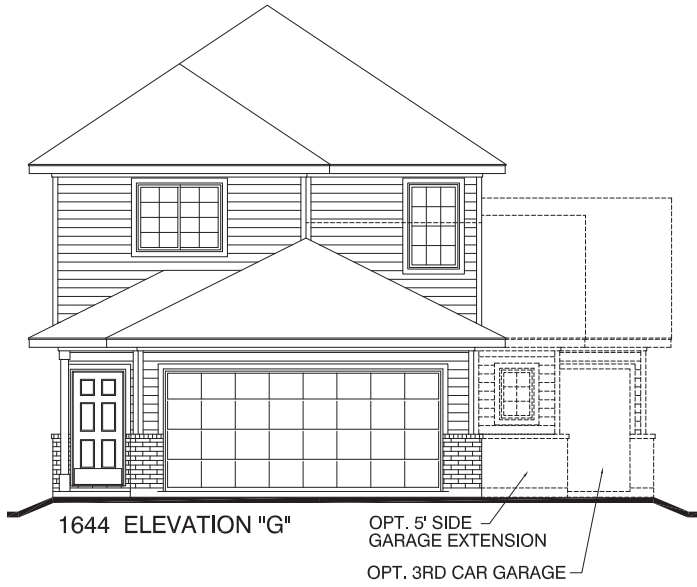

TP DS DS MO

The Dakota - Plan 1644

1644 Sq Ft

NOTE: OPT. 5' SIDE GARAGE EXTENSION ONLY AVAILABLE FOR 40' WIDE OR LARGER LOT.
 OPT. 3RD CAR GARAGE ONLY AVAILABLE FOR 45' WIDE OR LARGER LOT.

DS TP DS MO DS

NOTE: OPT. 5' SIDE GARAGE EXTENSION ONLY AVAILABLE FOR 40' WIDE OR LARGER LOT.
OPT. 3RD CAR GARAGE ONLY AVAILABLE FOR 45' WIDE OR LARGER LOT.