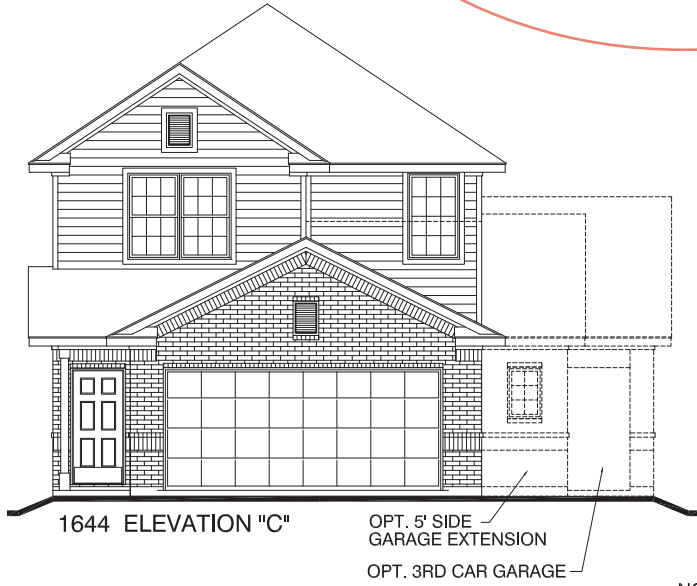

TP DS DS MO

The Dakota - Plan 1644

1644 Sq Ft

NOTE: OPT. 5' SIDE GARAGE EXTENSION ONLY AVAILABLE FOR 40' WIDE OR LARGER LOT.
 OPT. 3RD CAR GARAGE ONLY AVAILABLE FOR 45' WIDE OR LARGER LOT.

DS TP DS MO DS

NOTE: OPT. 5' SIDE GARAGE EXTENSION ONLY AVAILABLE FOR 40' WIDE OR LARGER LOT.
OPT. 3RD CAR GARAGE ONLY AVAILABLE FOR 45' WIDE OR LARGER LOT.