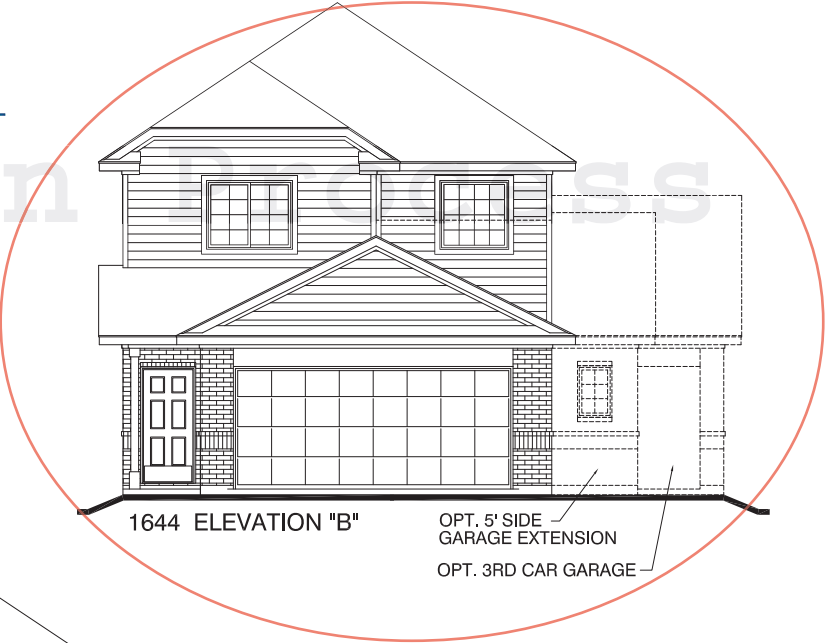

TP DS DS MO

The Dakota - Plan 1644

1644 Sq Ft

NOTE: OPT. 5' SIDE GARAGE EXTENSION ONLY AVAILABLE FOR 40' WIDE OR LARGER LOT.
 OPT. 3RD CAR GARAGE ONLY AVAILABLE FOR 45' WIDE OR LARGER LOT.

DS TP DS MO DS

NOTE: OPT. 5' SIDE GARAGE EXTENSION ONLY AVAILABLE FOR 40' WIDE OR LARGER LOT.
OPT. 3RD CAR GARAGE ONLY AVAILABLE FOR 45' WIDE OR LARGER LOT.