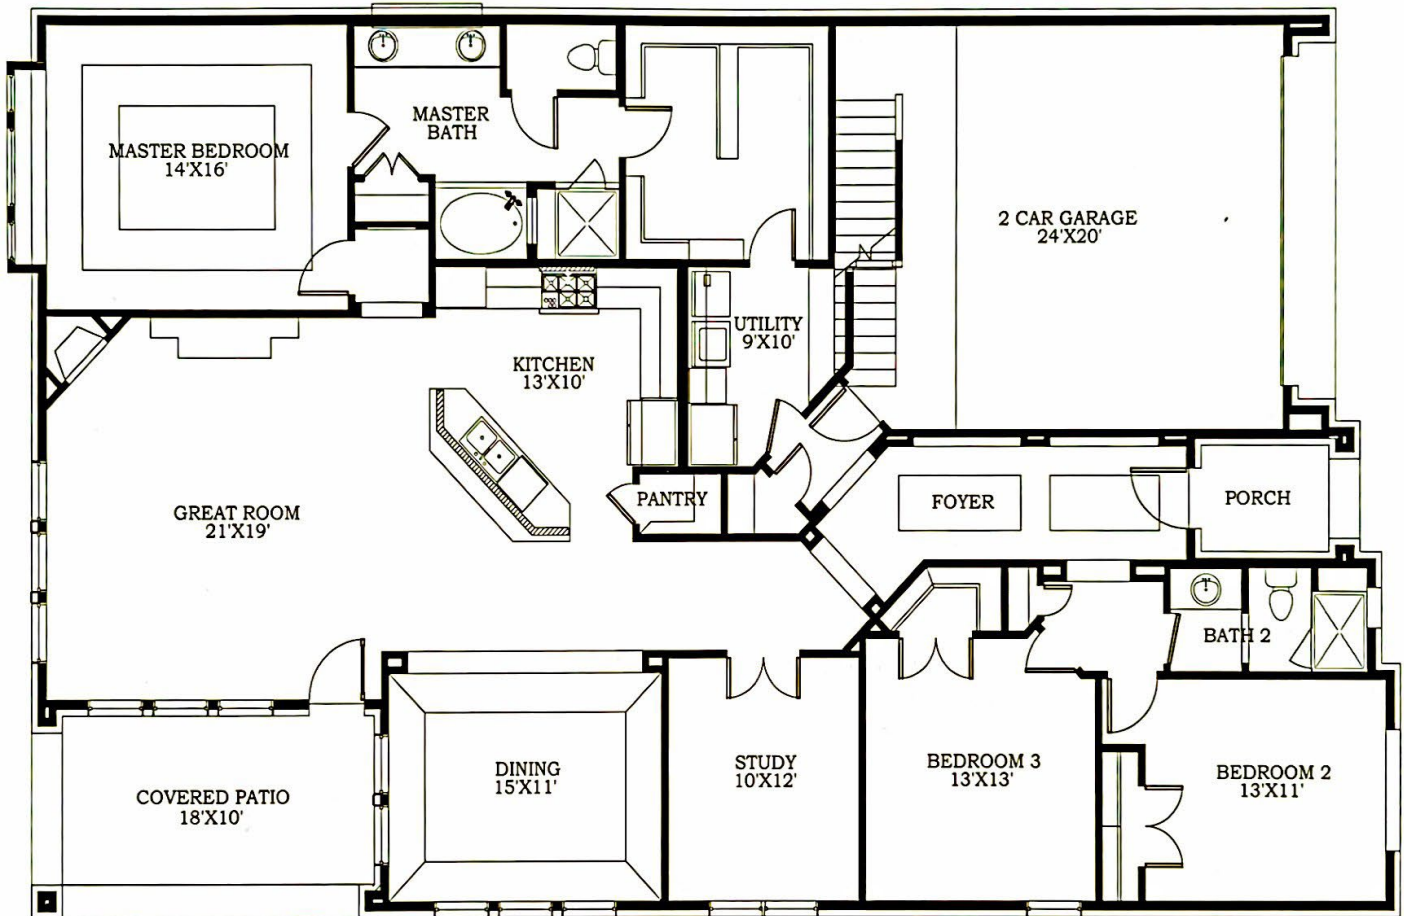

# Palmer

3 Bedrooms | 2 Baths | 2-Car Garage | 2,488 Sq. Ft. Total

Floor plan is mirrored.

Champion Collection  
Plan#7851