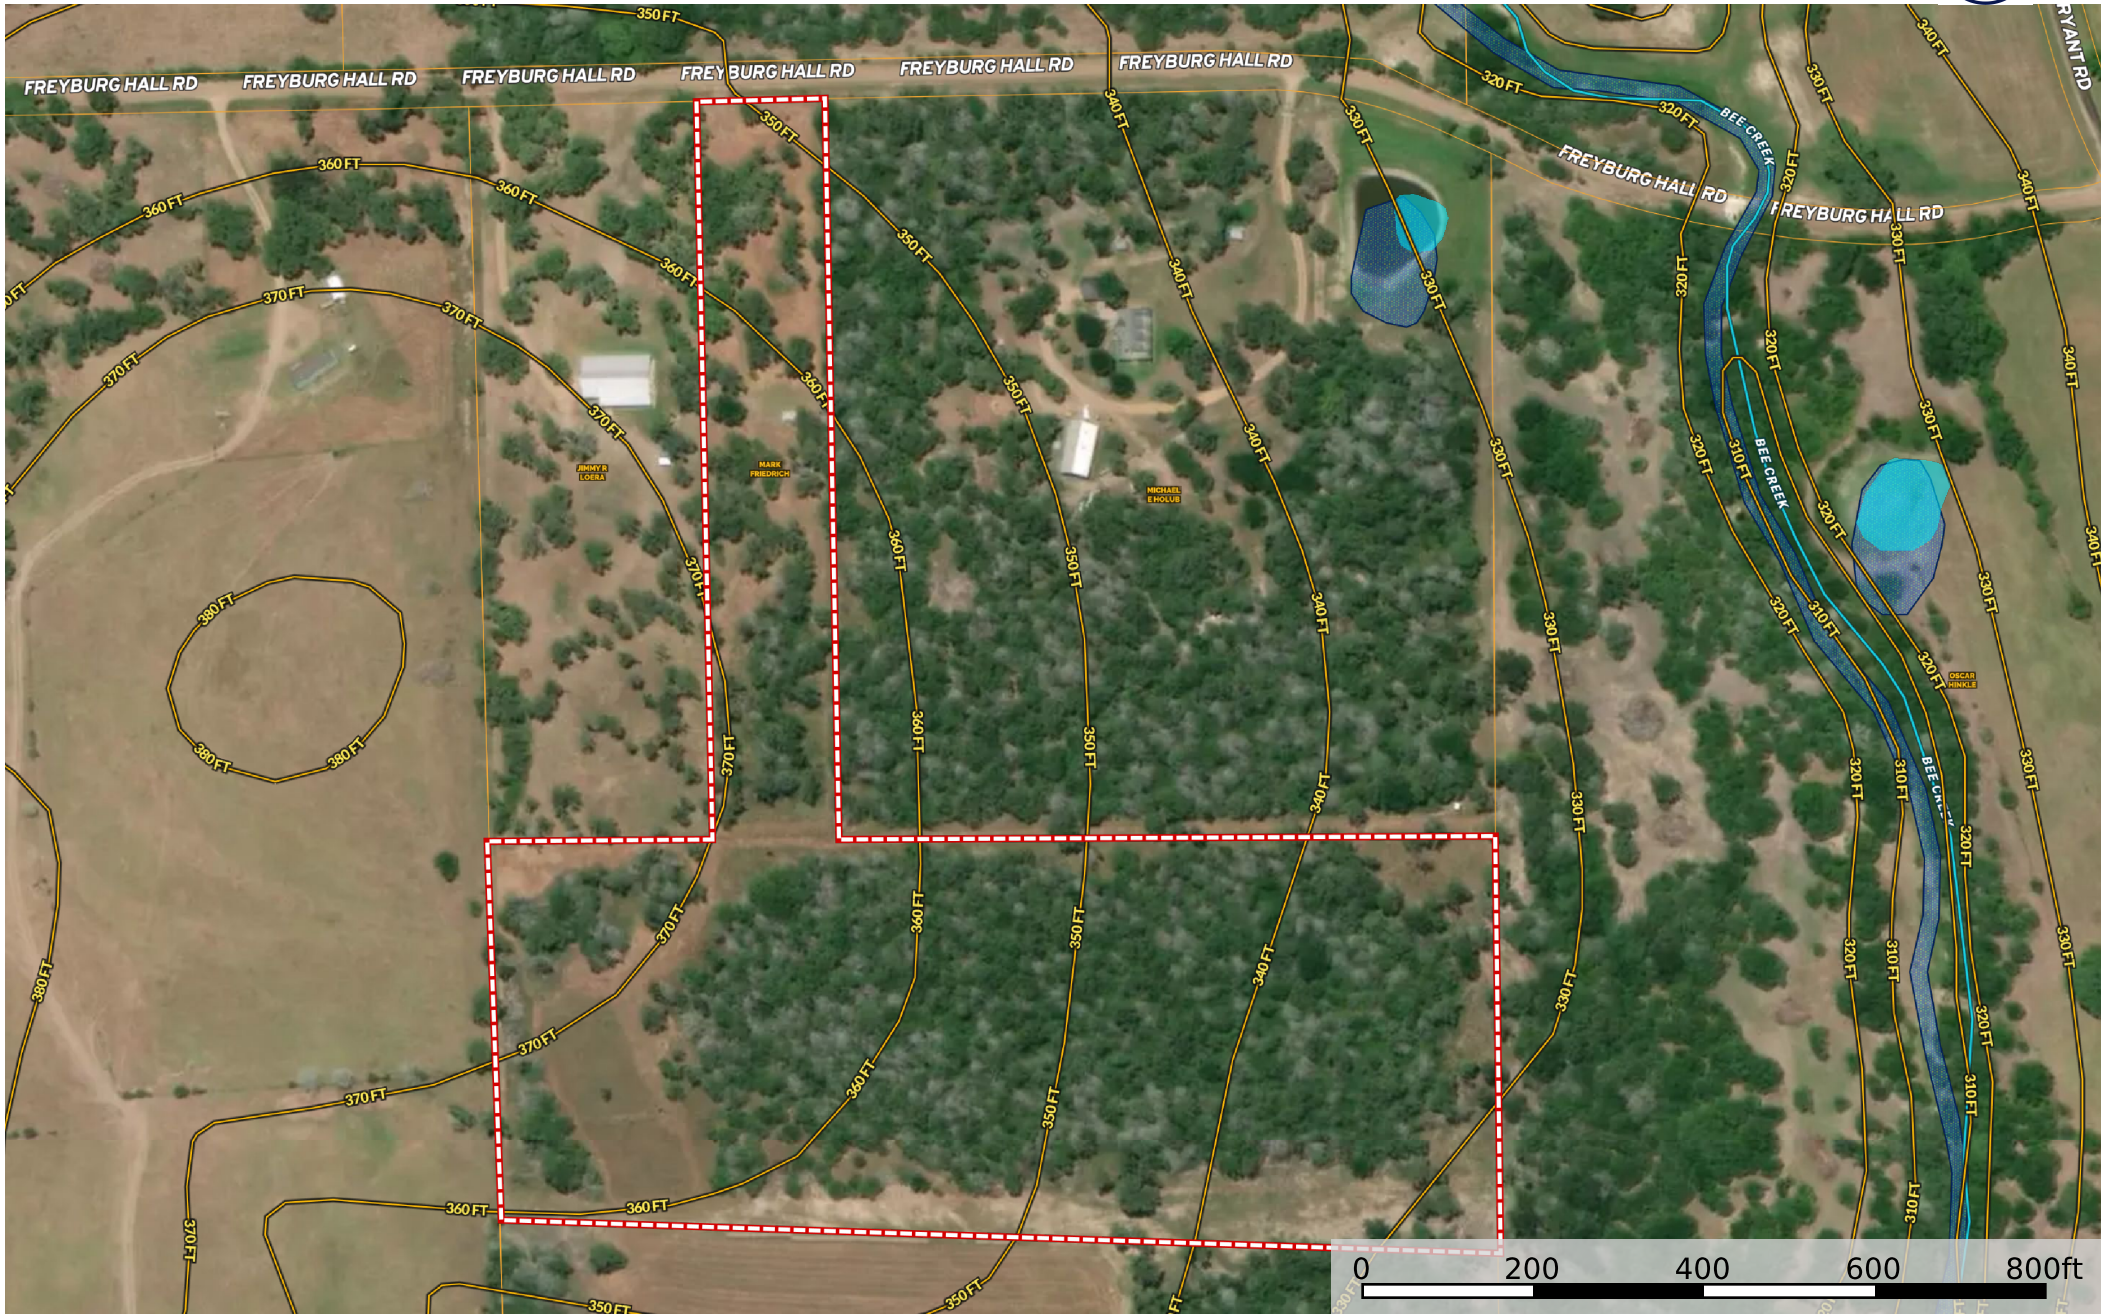

4744 Freyburg Hall Rd, Schulenburg - 14.77 Acres

Texas, 14.77 AC +/-

- Boundary
- 100 Year Floodplain
- 500 Year Floodplain
- Floodway
- Special
- Unmapped/ Not Included
- Wetlands
- Riparian
- Stream, Intermittent
- River/Creek
- Water Body
- Water Wells
- Crude Oil
- Natural Gas
- Other