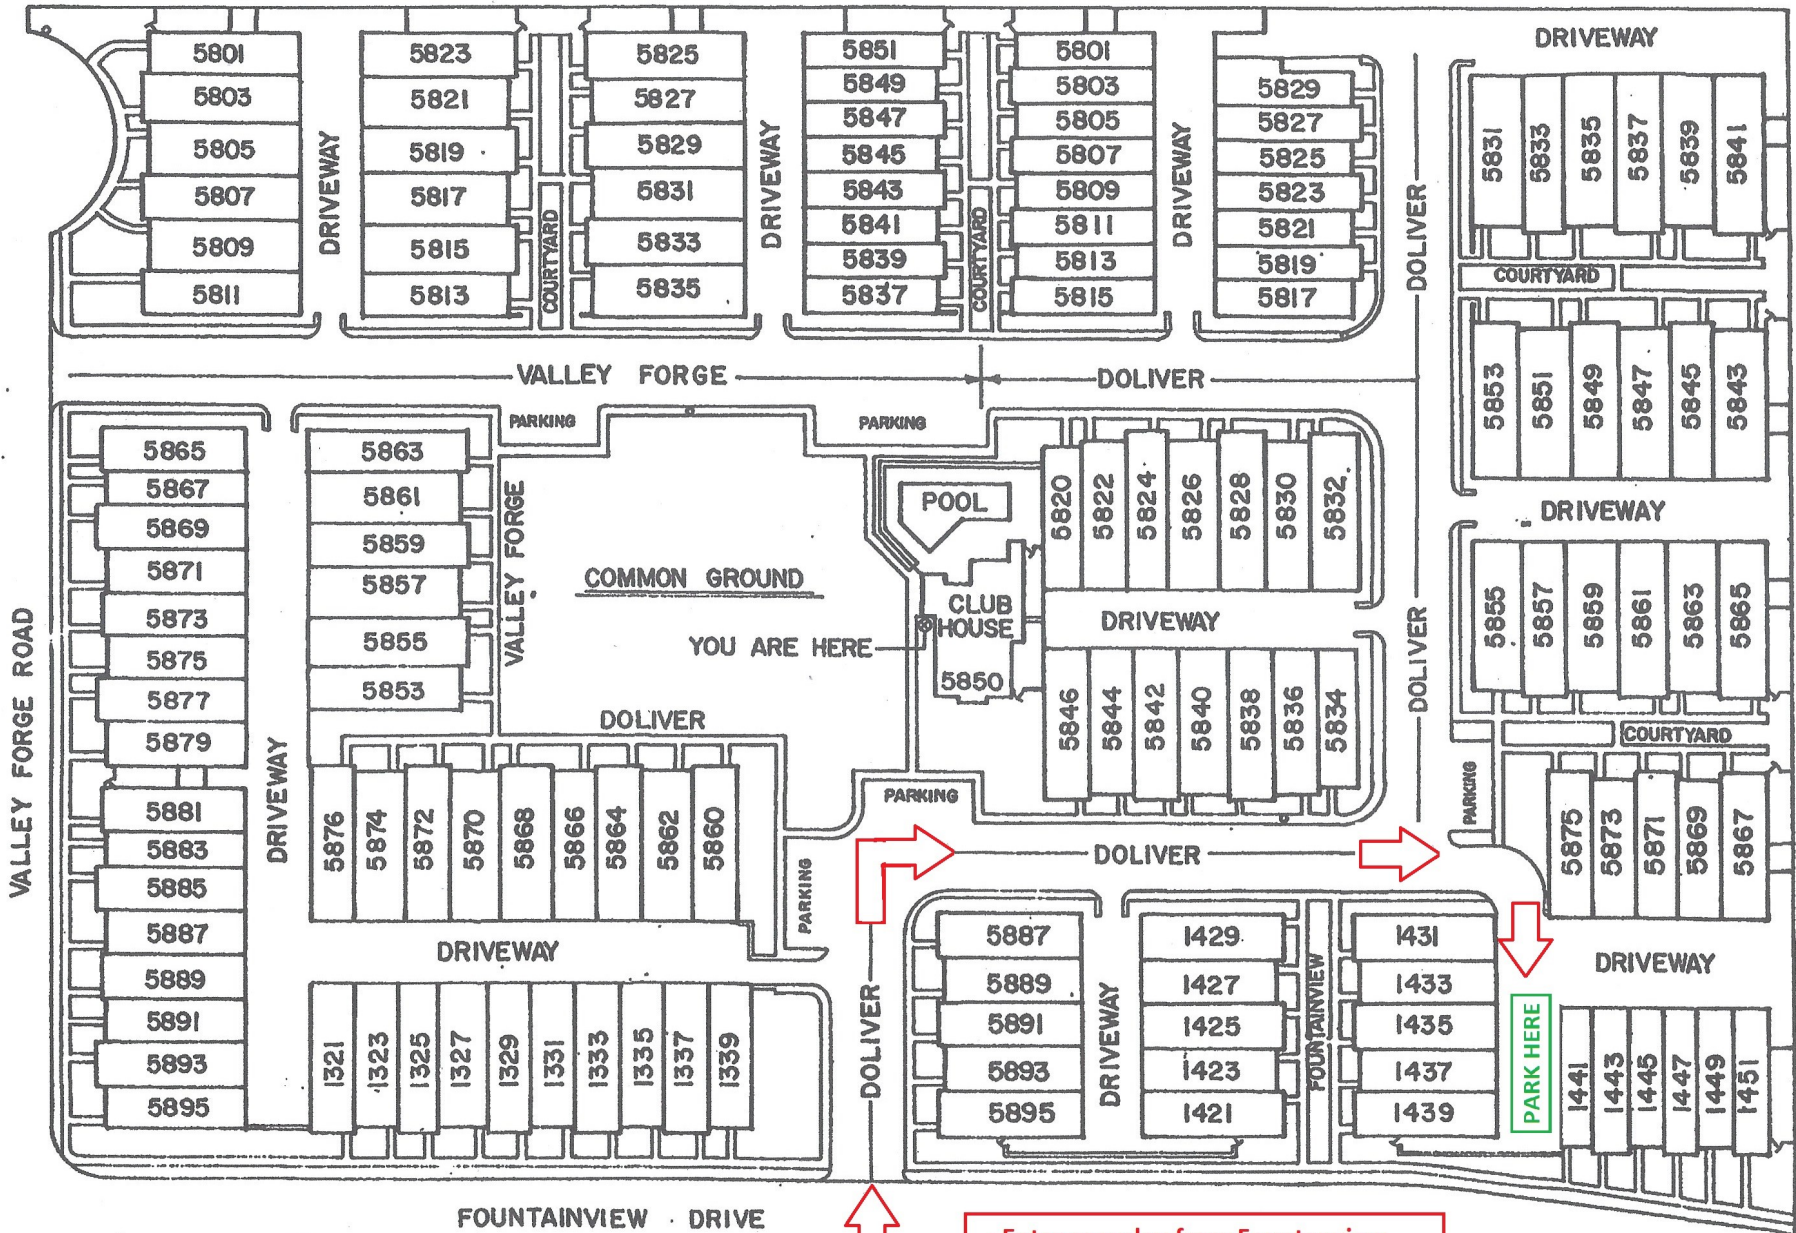

DRIVEWAY

- Enter complex from Fountanview
- Turn Right at Clubhouse
- Proceed to park next to unit 1441

P.C.C.
F.B.F.
10-28-92

TANGLEWEST
SITE PLAN