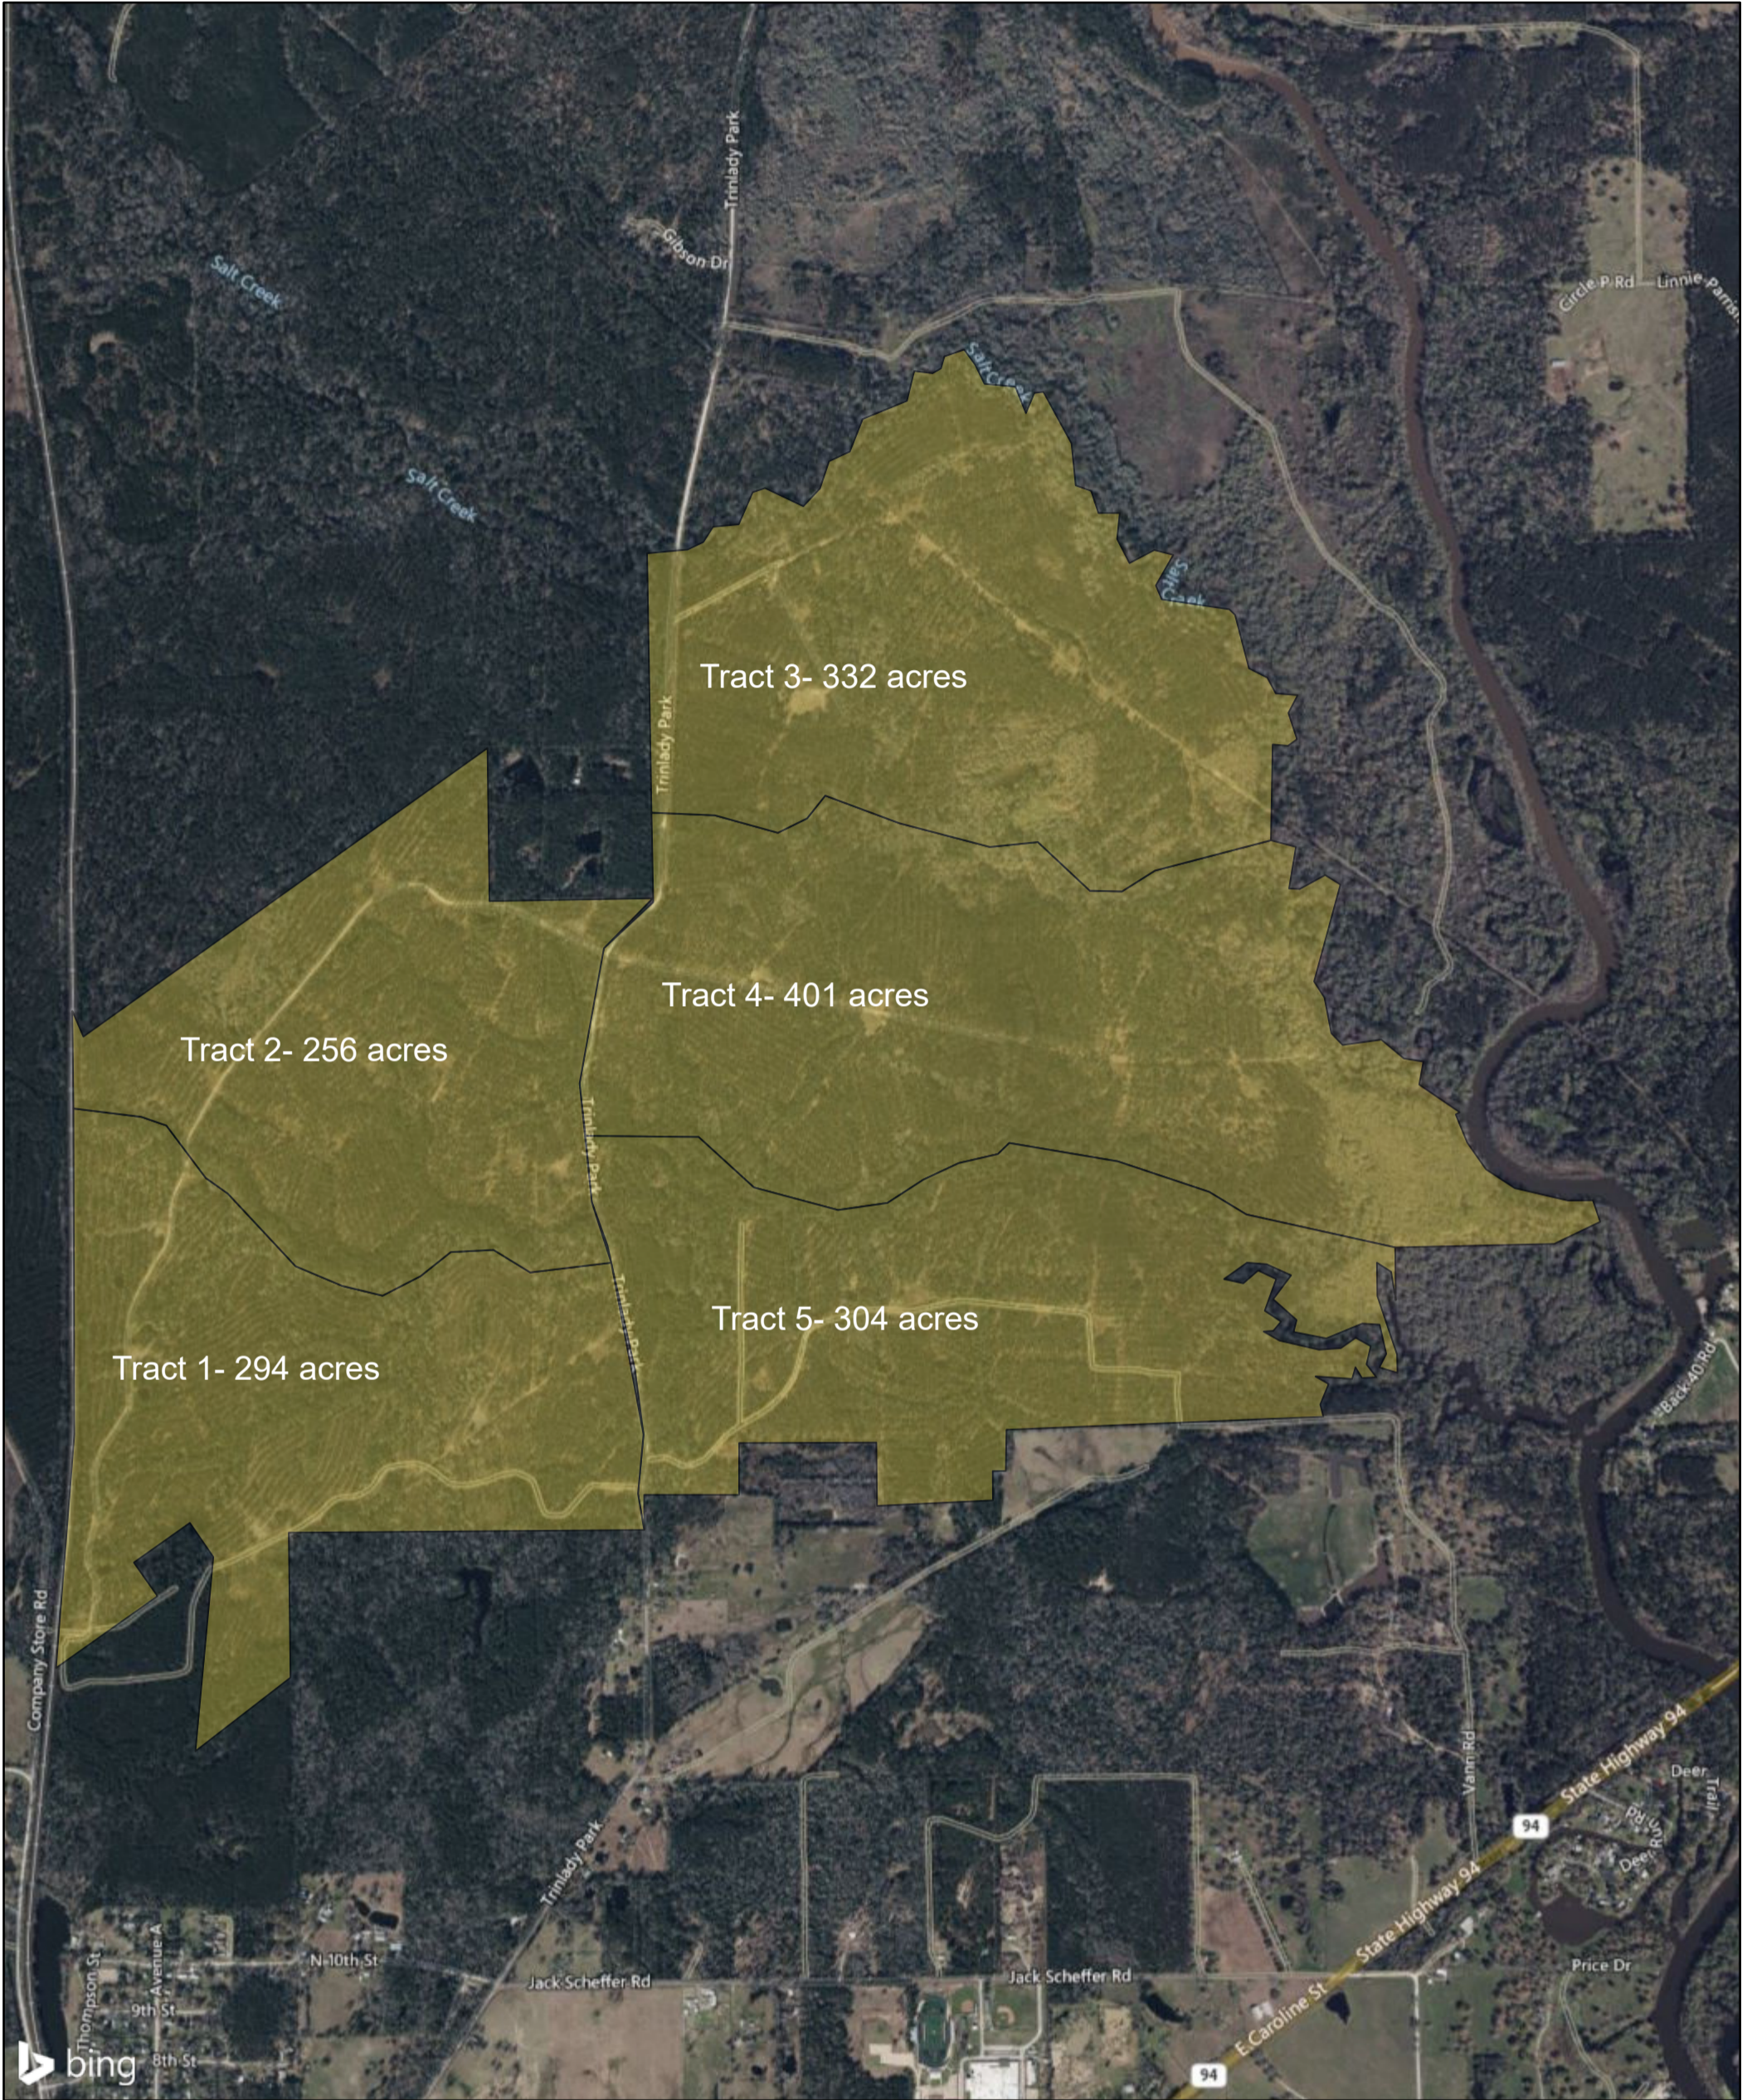

Trinity Lady Park

10/14/2024, 11:36:34 AM

 Tract Boundary Map

1:18,056

© 2024 Microsoft Corporation © 2024 Maxar © CNES (2024) Distribution Airbus DS © 2024 TomTom