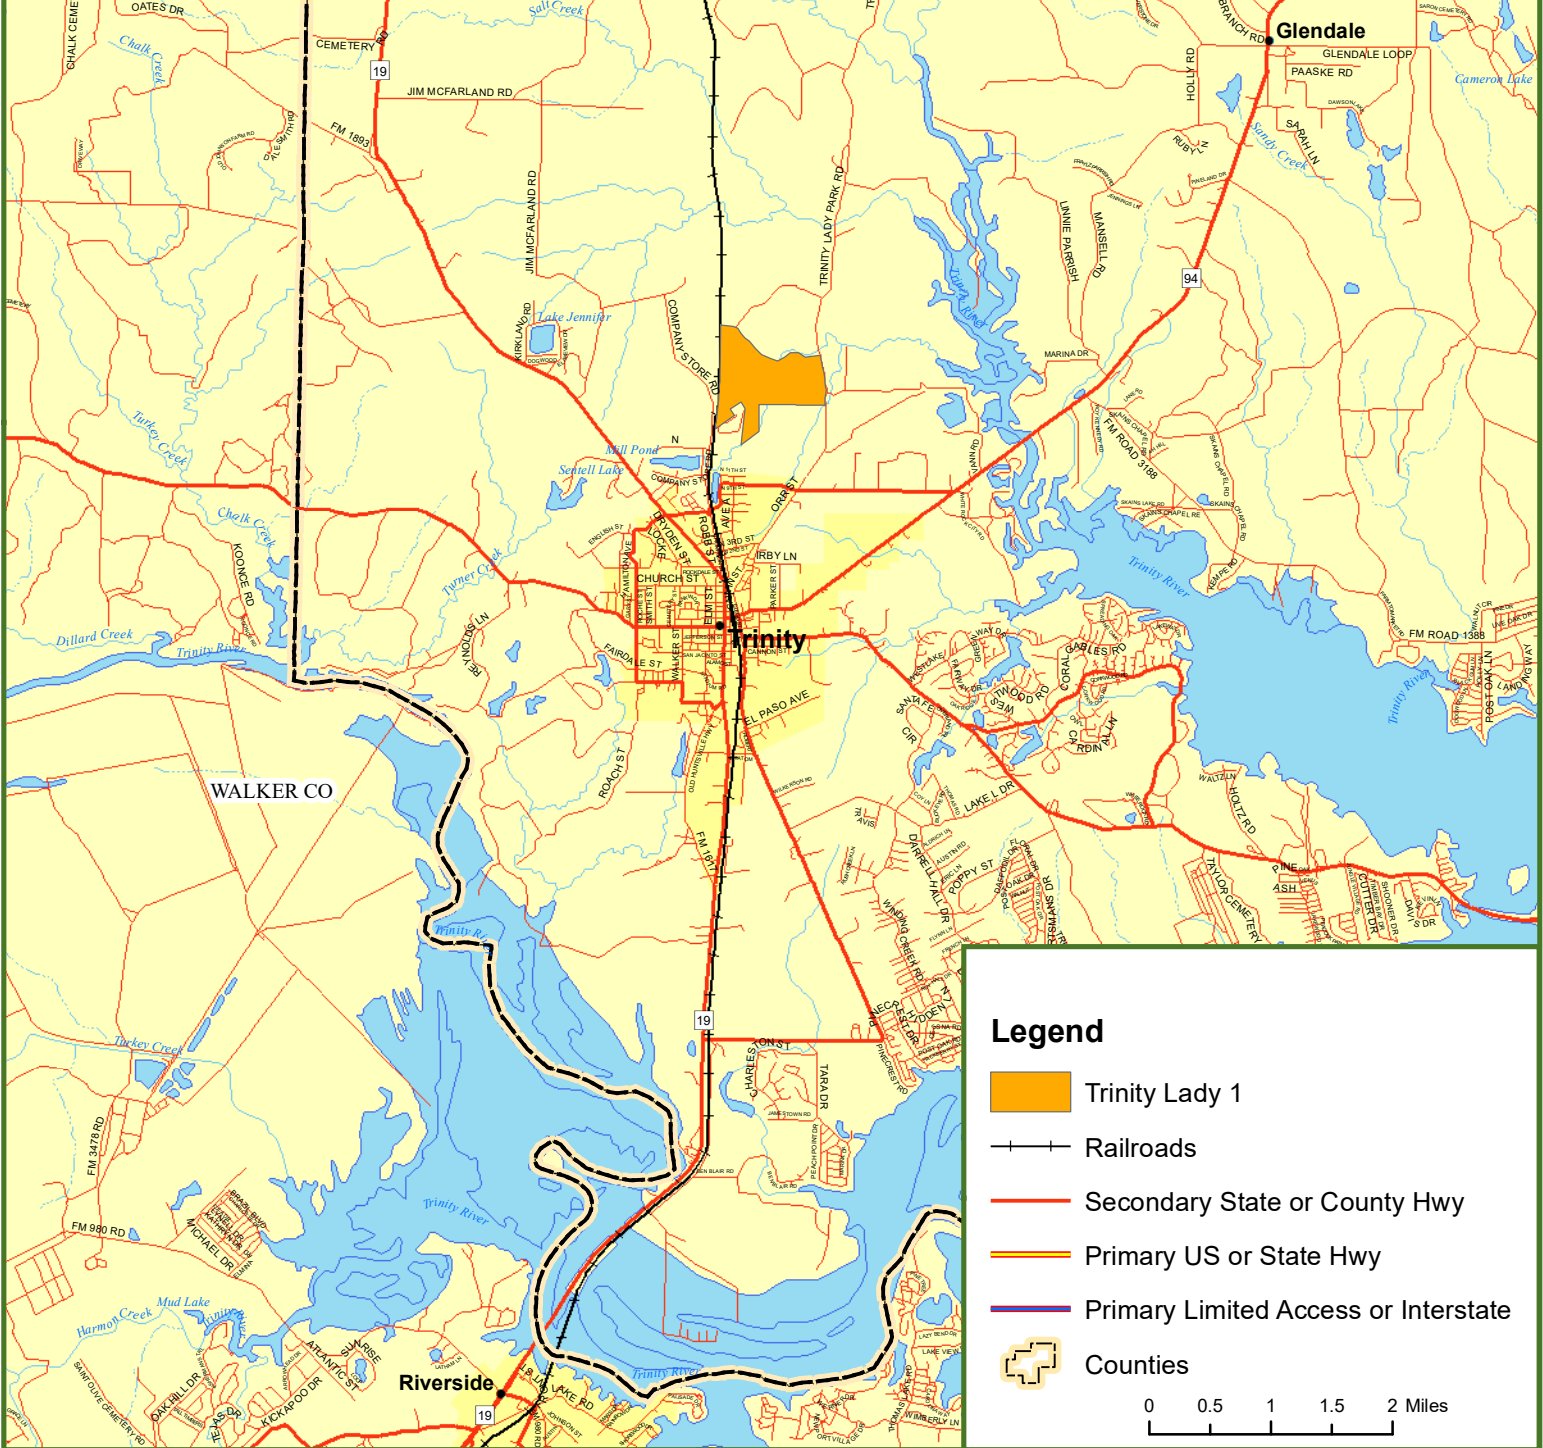

Locus Map Trinity Lady 1 Trinity County, TX 294.00 ± Acres

Legend

-  Trinity Lady 1
-  Railroads
-  Secondary State or County Hwy
-  Primary US or State Hwy
-  Primary Limited Access or Interstate
-  Counties

This map was produced from information supplied by the seller and the use of aerial photography. The boundary lines portrayed on this map are approximate and could be different than the actual location of the boundaries found in the field.

Trinity Lady 1

Trinity County, TX

294.00 ± Acres

Legend

-  Trinity Lady 1
-  Internal Roads
-  Primary Road
-  Secondary Road
-  Railroad

This map was produced from information supplied by the seller and the use of aerial photography. The boundary lines portrayed on this map are approximate and could be different than the actual location of the boundaries found in the field.

Trinity Lady 1

Trinity County, TX

294.00 ± Acres

This is Not A Survey

This map was produced from information supplied by the seller and the use of aerial photography. The boundary lines portrayed on this map are approximate and could be different than the actual location of the boundaries found in the field.