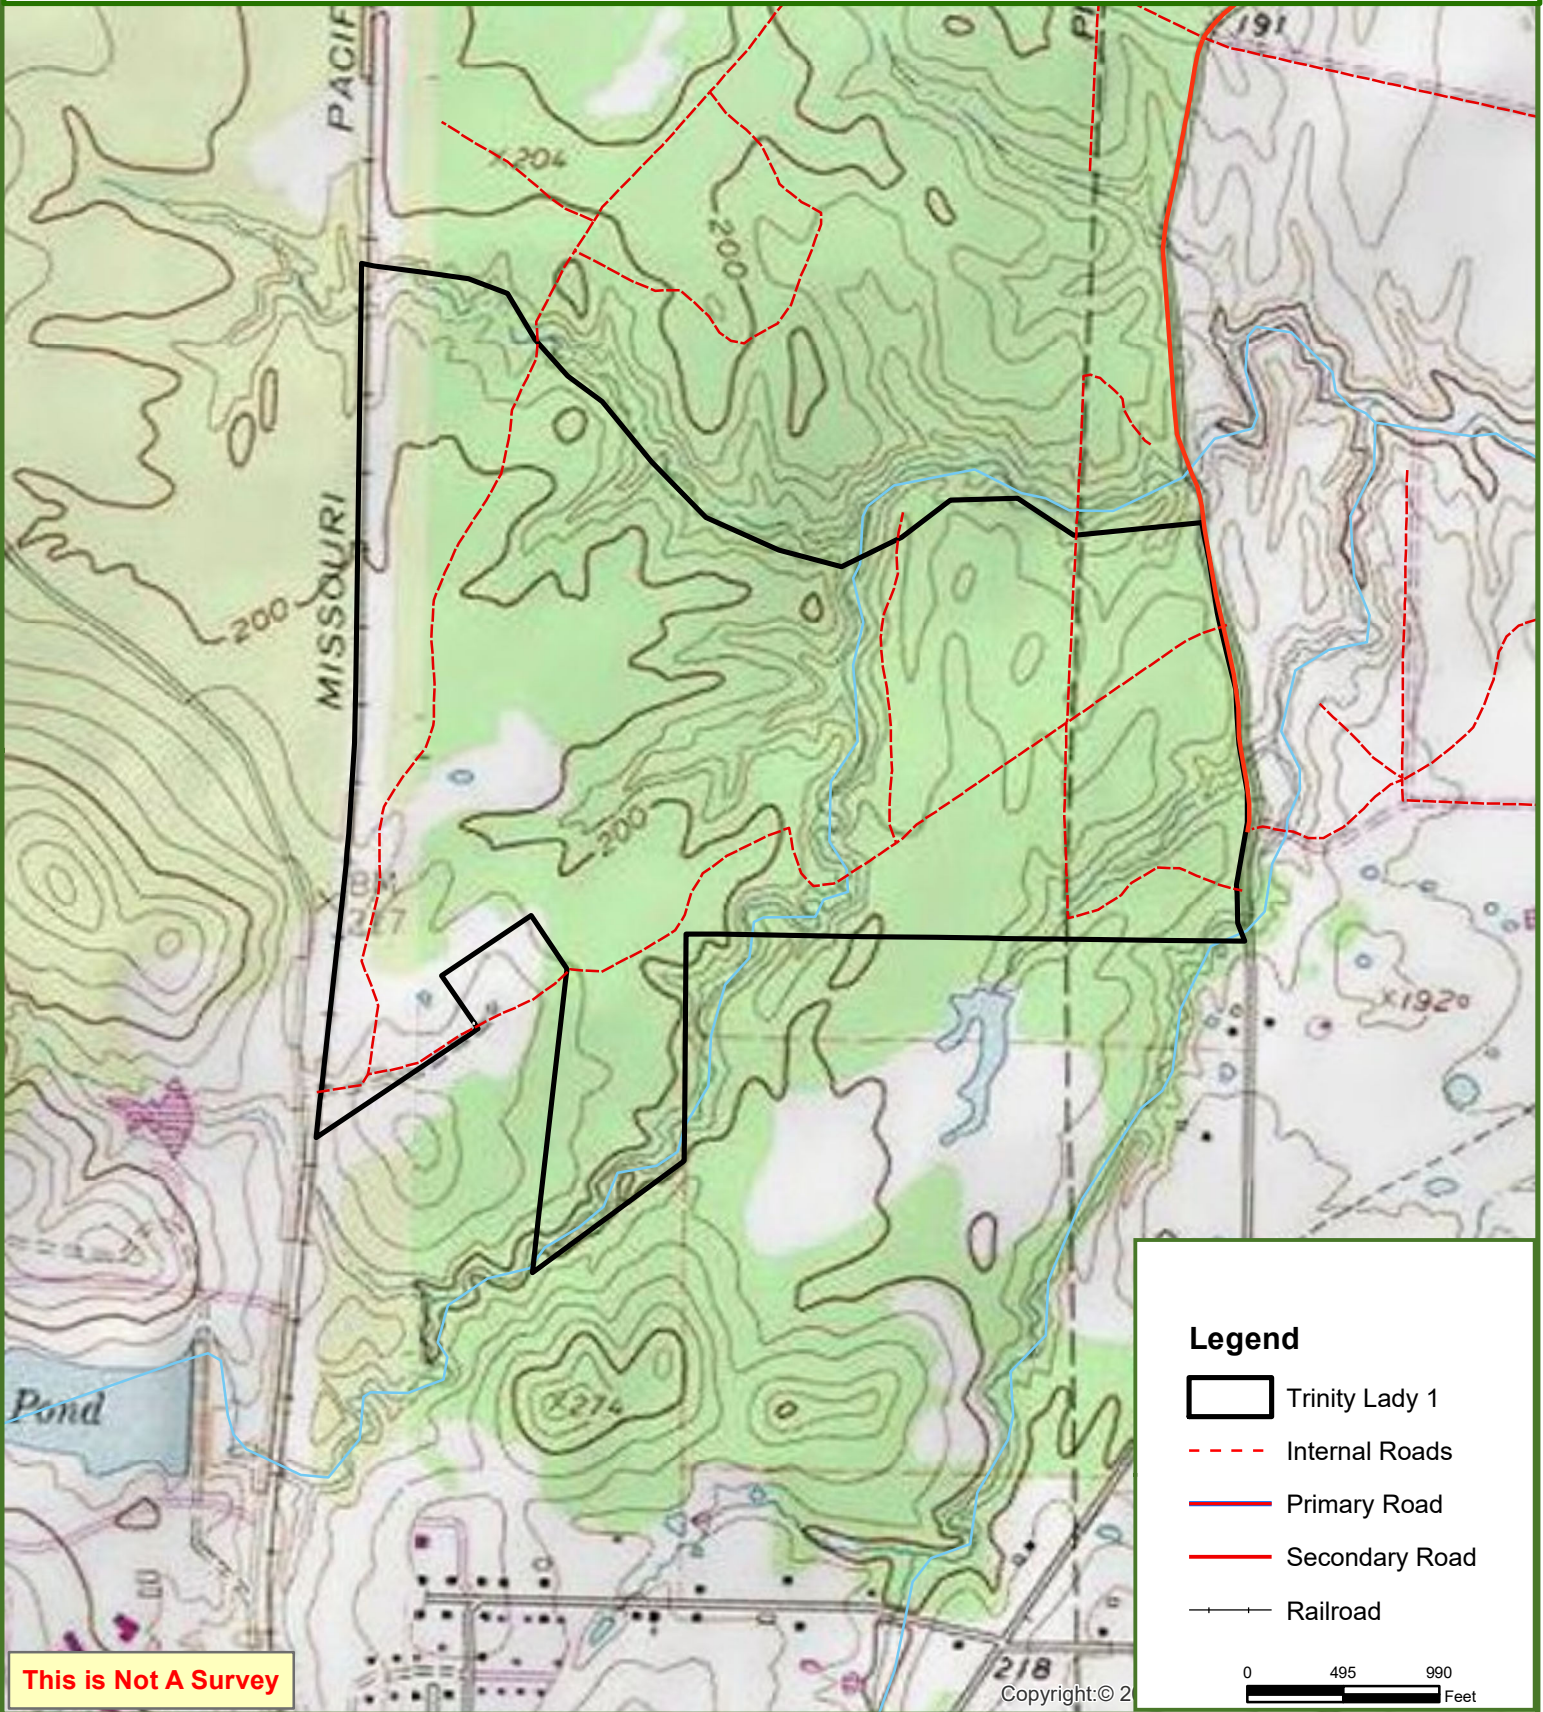

Locus Map Trinity Lady 1 Trinity County, TX 294.00 ± Acres

Legend

-  Trinity Lady 1
-  Railroads
-  Secondary State or County Hwy
-  Primary US or State Hwy
-  Primary Limited Access or Interstate
-  Counties

This map was produced from information supplied by the seller and the use of aerial photography. The boundary lines portrayed on this map are approximate and could be different than the actual location of the boundaries found in the field.

Trinity Lady 1

Trinity County, TX

294.00 ± Acres

Legend

-  Trinity Lady 1
-  Internal Roads
-  Primary Road
-  Secondary Road
-  Railroad

This map was produced from information supplied by the seller and the use of aerial photography. The boundary lines portrayed on this map are approximate and could be different than the actual location of the boundaries found in the field.

Trinity Lady 1

Trinity County, TX

294.00 ± Acres

This is Not A Survey

This map was produced from information supplied by the seller and the use of aerial photography. The boundary lines portrayed on this map are approximate and could be different than the actual location of the boundaries found in the field.