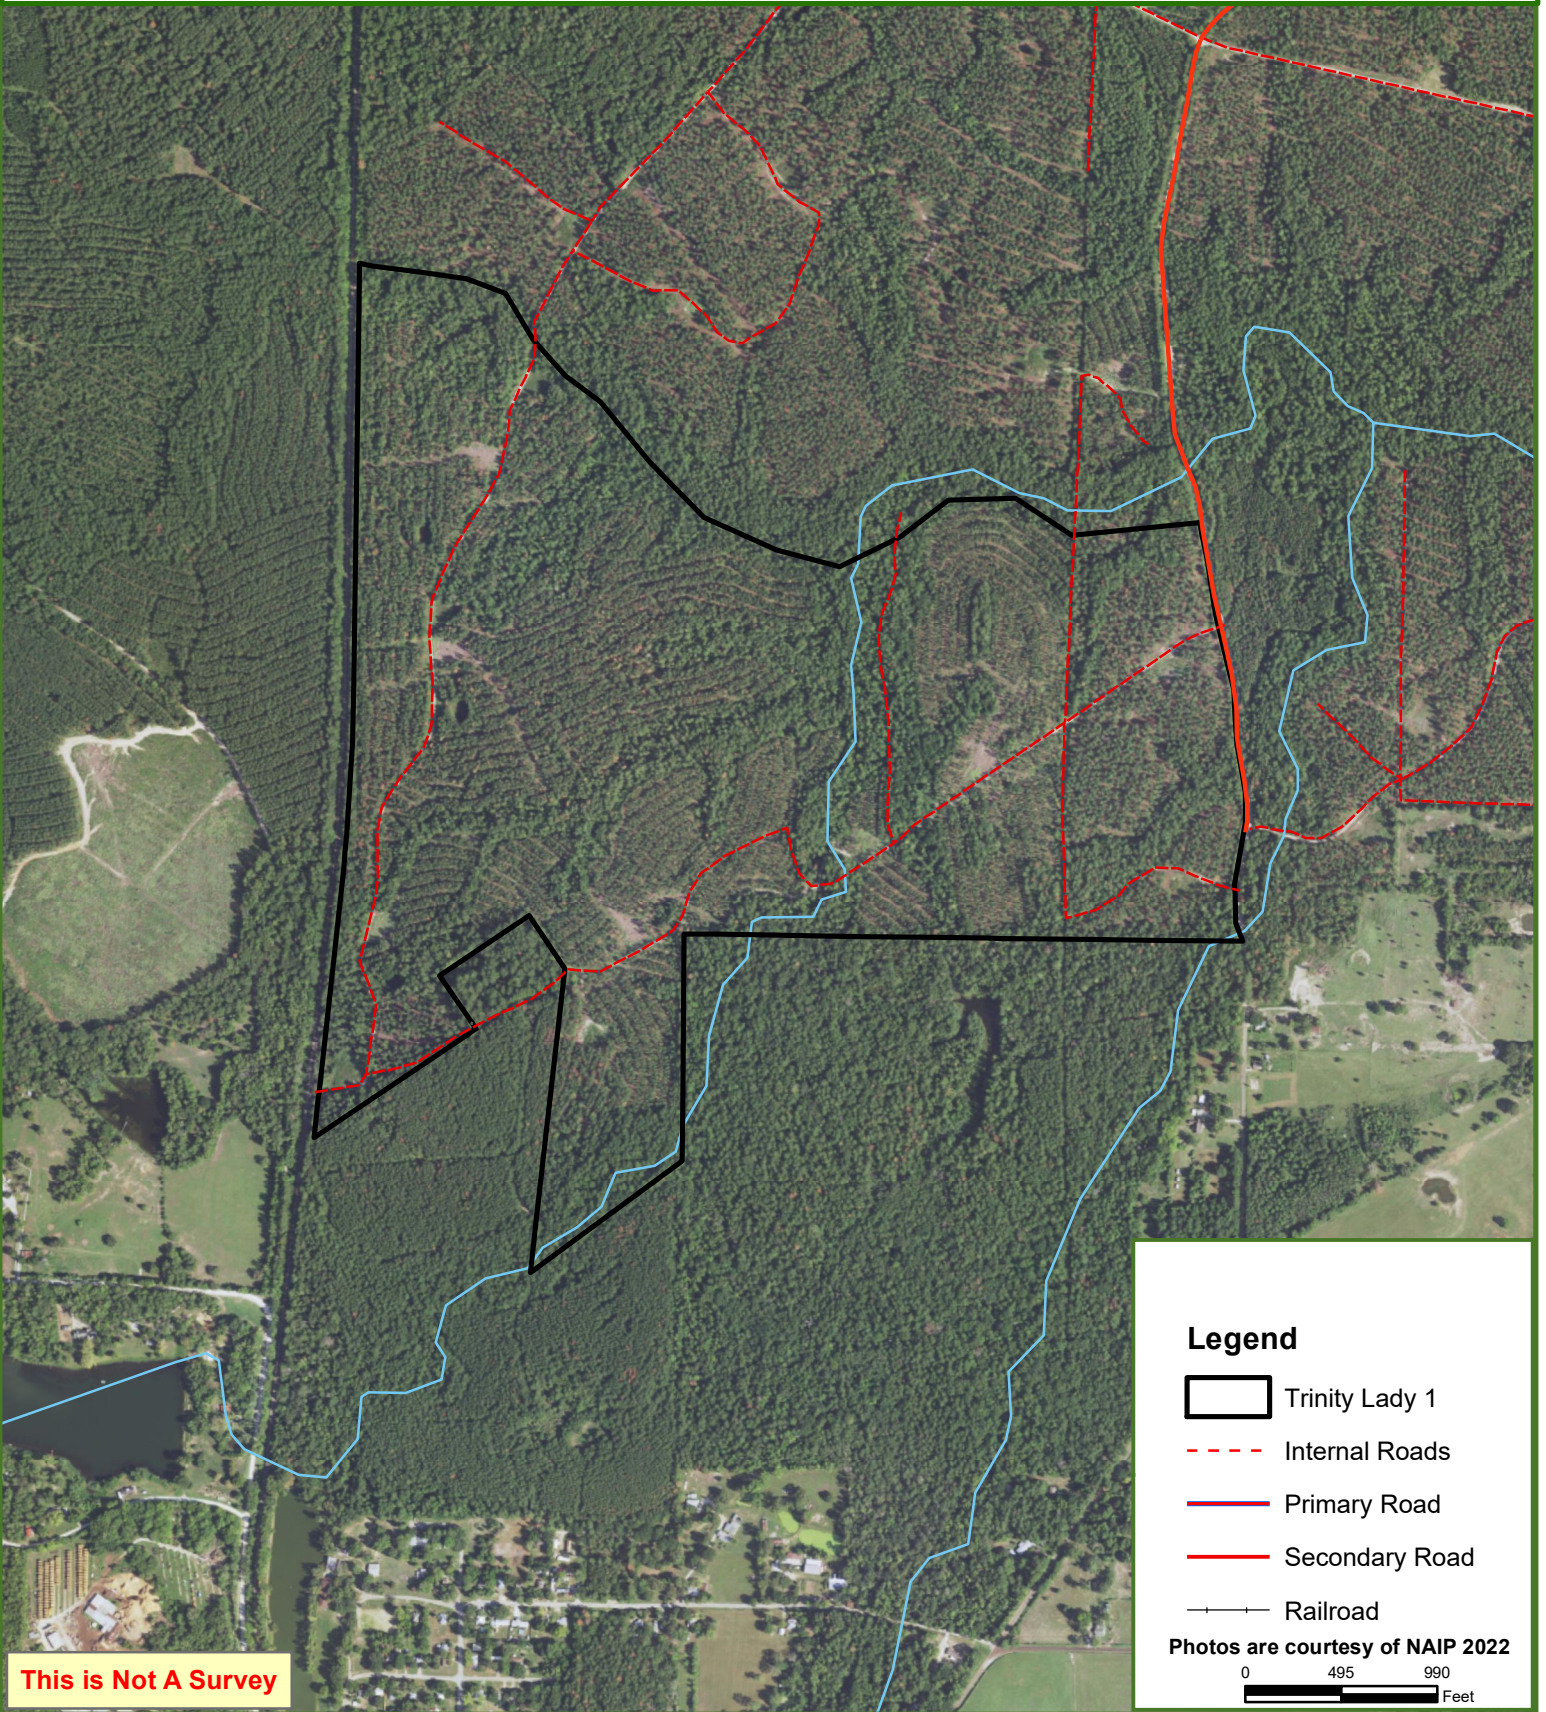

Triniyt Lady 1

Trinity County, TX

294.00 ± Acres

Legend

- Trinity Lady 1
- Internal Roads
- Primary Road
- Secondary Road
- Railroad

Photos are courtesy of NAIP 2022

0 495 990
Feet

This is Not A Survey

This map was produced from information supplied by the seller and the use of aerial photography. The boundary lines portrayed on this map are approximate and could be different than the actual location of the boundaries found in the field.