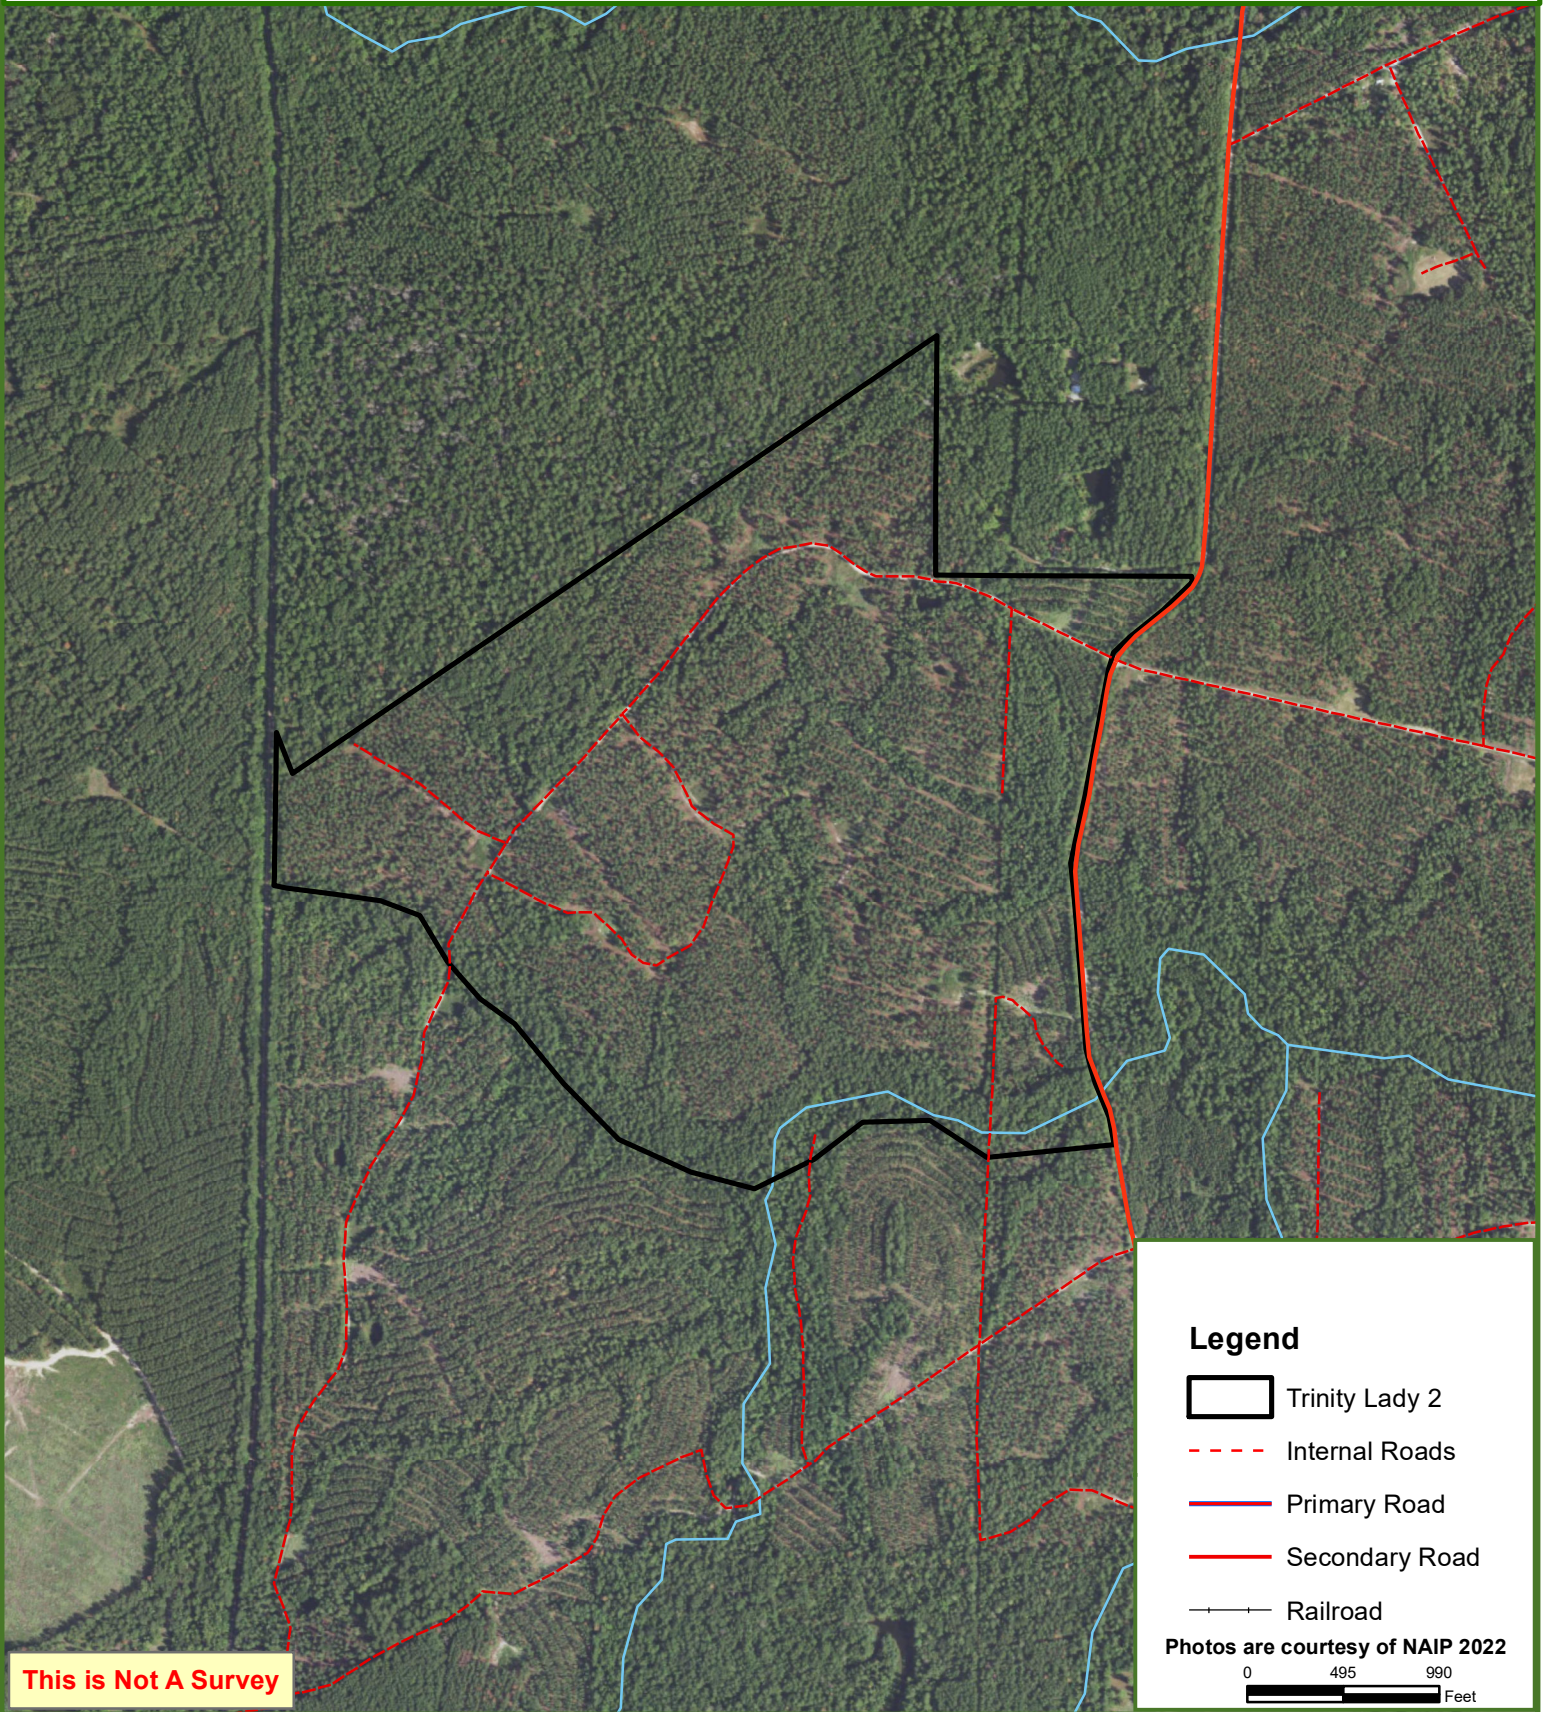

Trinity Lady 2

Trinity County, TX

256.00 ± Acres

Legend

- Trinity Lady 2
- Internal Roads
- Primary Road
- Secondary Road
- Railroad

Photos are courtesy of NAIP 2022

This is Not A Survey

This map was produced from information supplied by the seller and the use of aerial photography. The boundary lines portrayed on this map are approximate and could be different than the actual location of the boundaries found in the field.