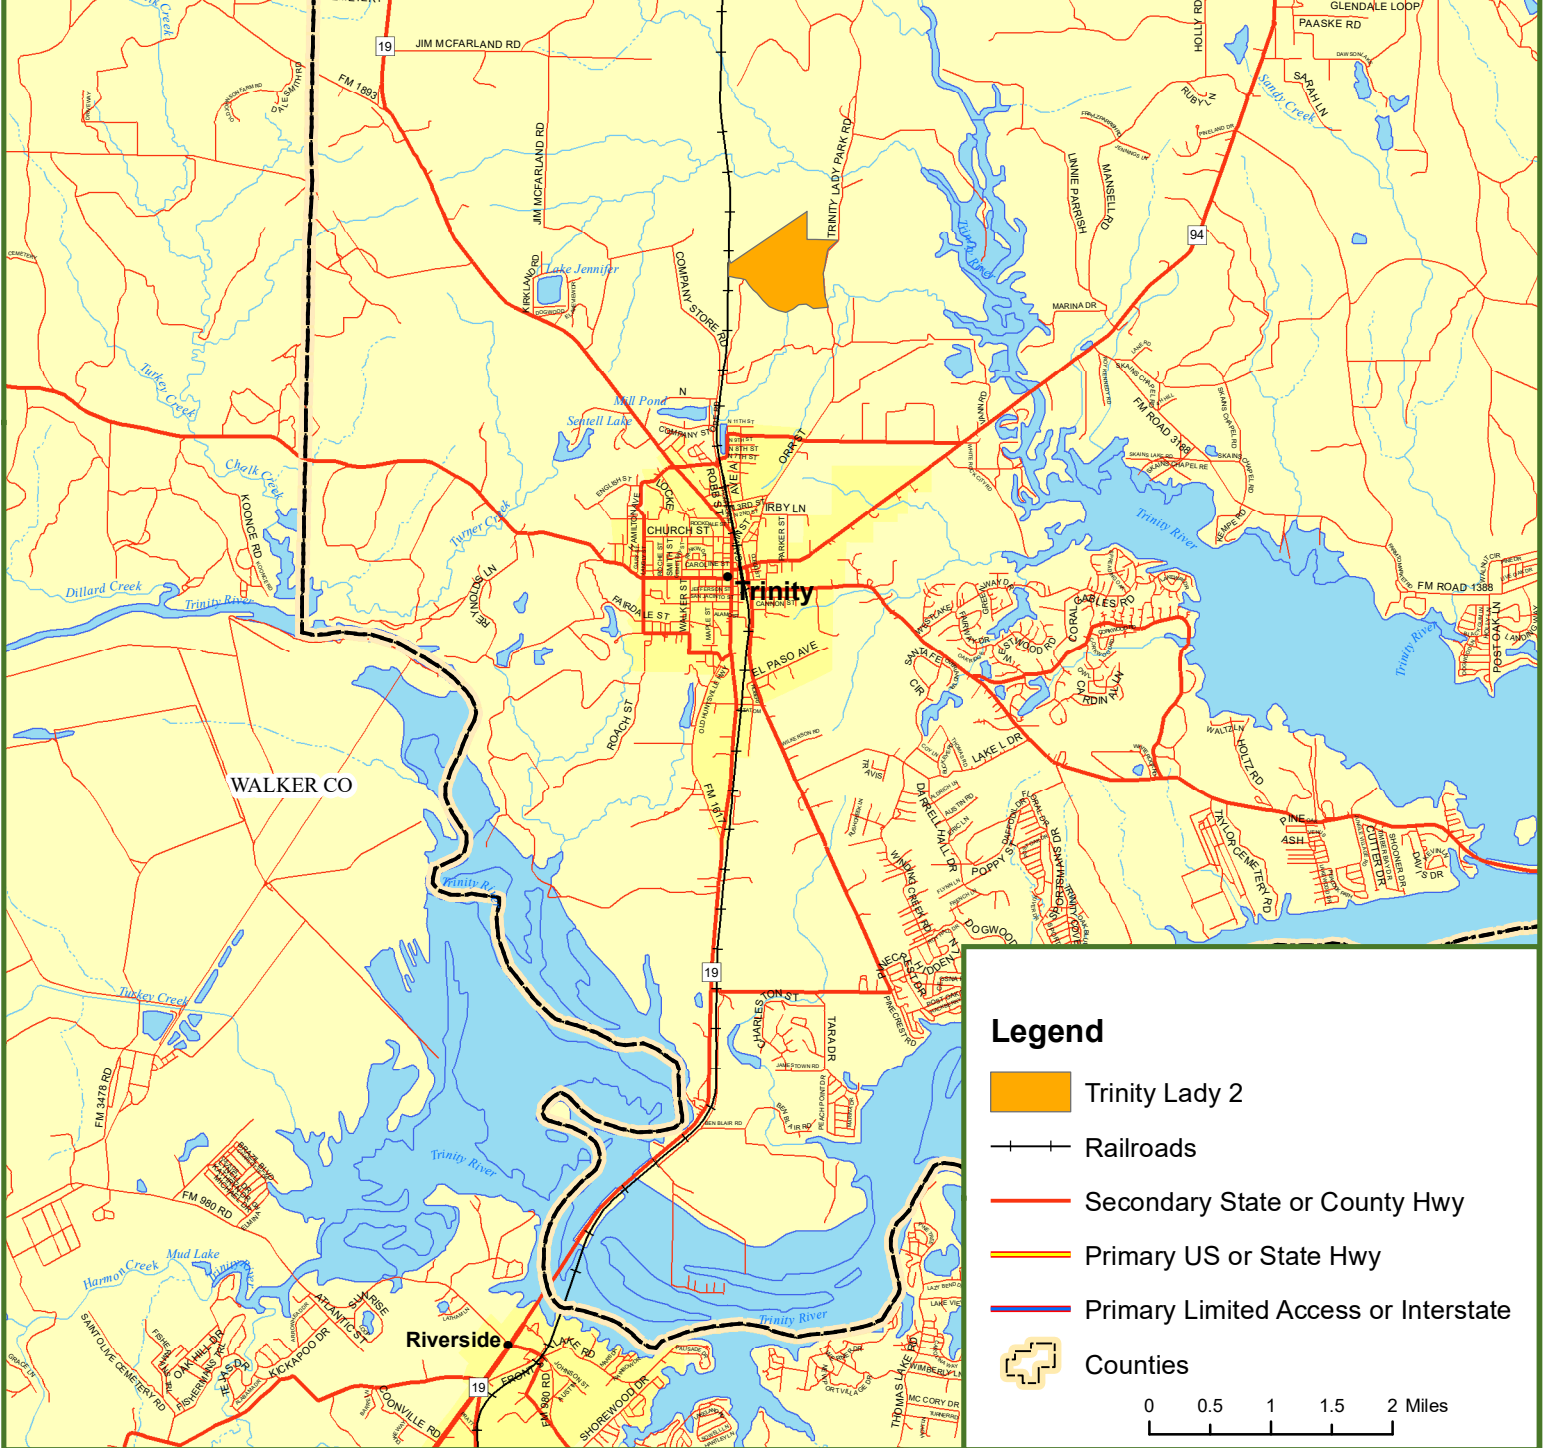

# Locus Map Trinity Lady 2 Trinity County, TX 256.00 ± Acres

### Legend

-  Trinity Lady 2
-  Railroads
-  Secondary State or County Hwy
-  Primary US or State Hwy
-  Primary Limited Access or Interstate
-  Counties

### Legend

-  Trinity Lady 2
-  Internal Roads
-  Primary Road
-  Secondary Road
-  Railroad

This map was produced from information supplied by the seller and the use of aerial photography. The boundary lines portrayed on this map are approximate and could be different than the actual location of the boundaries found in the field.

## Trinity County, TX

256.00 ± Acres

**This is Not A Survey**

This map was produced from information supplied by the seller and the use of aerial photography. The boundary lines portrayed on this map are approximate and could be different than the actual location of the boundaries found in the field.