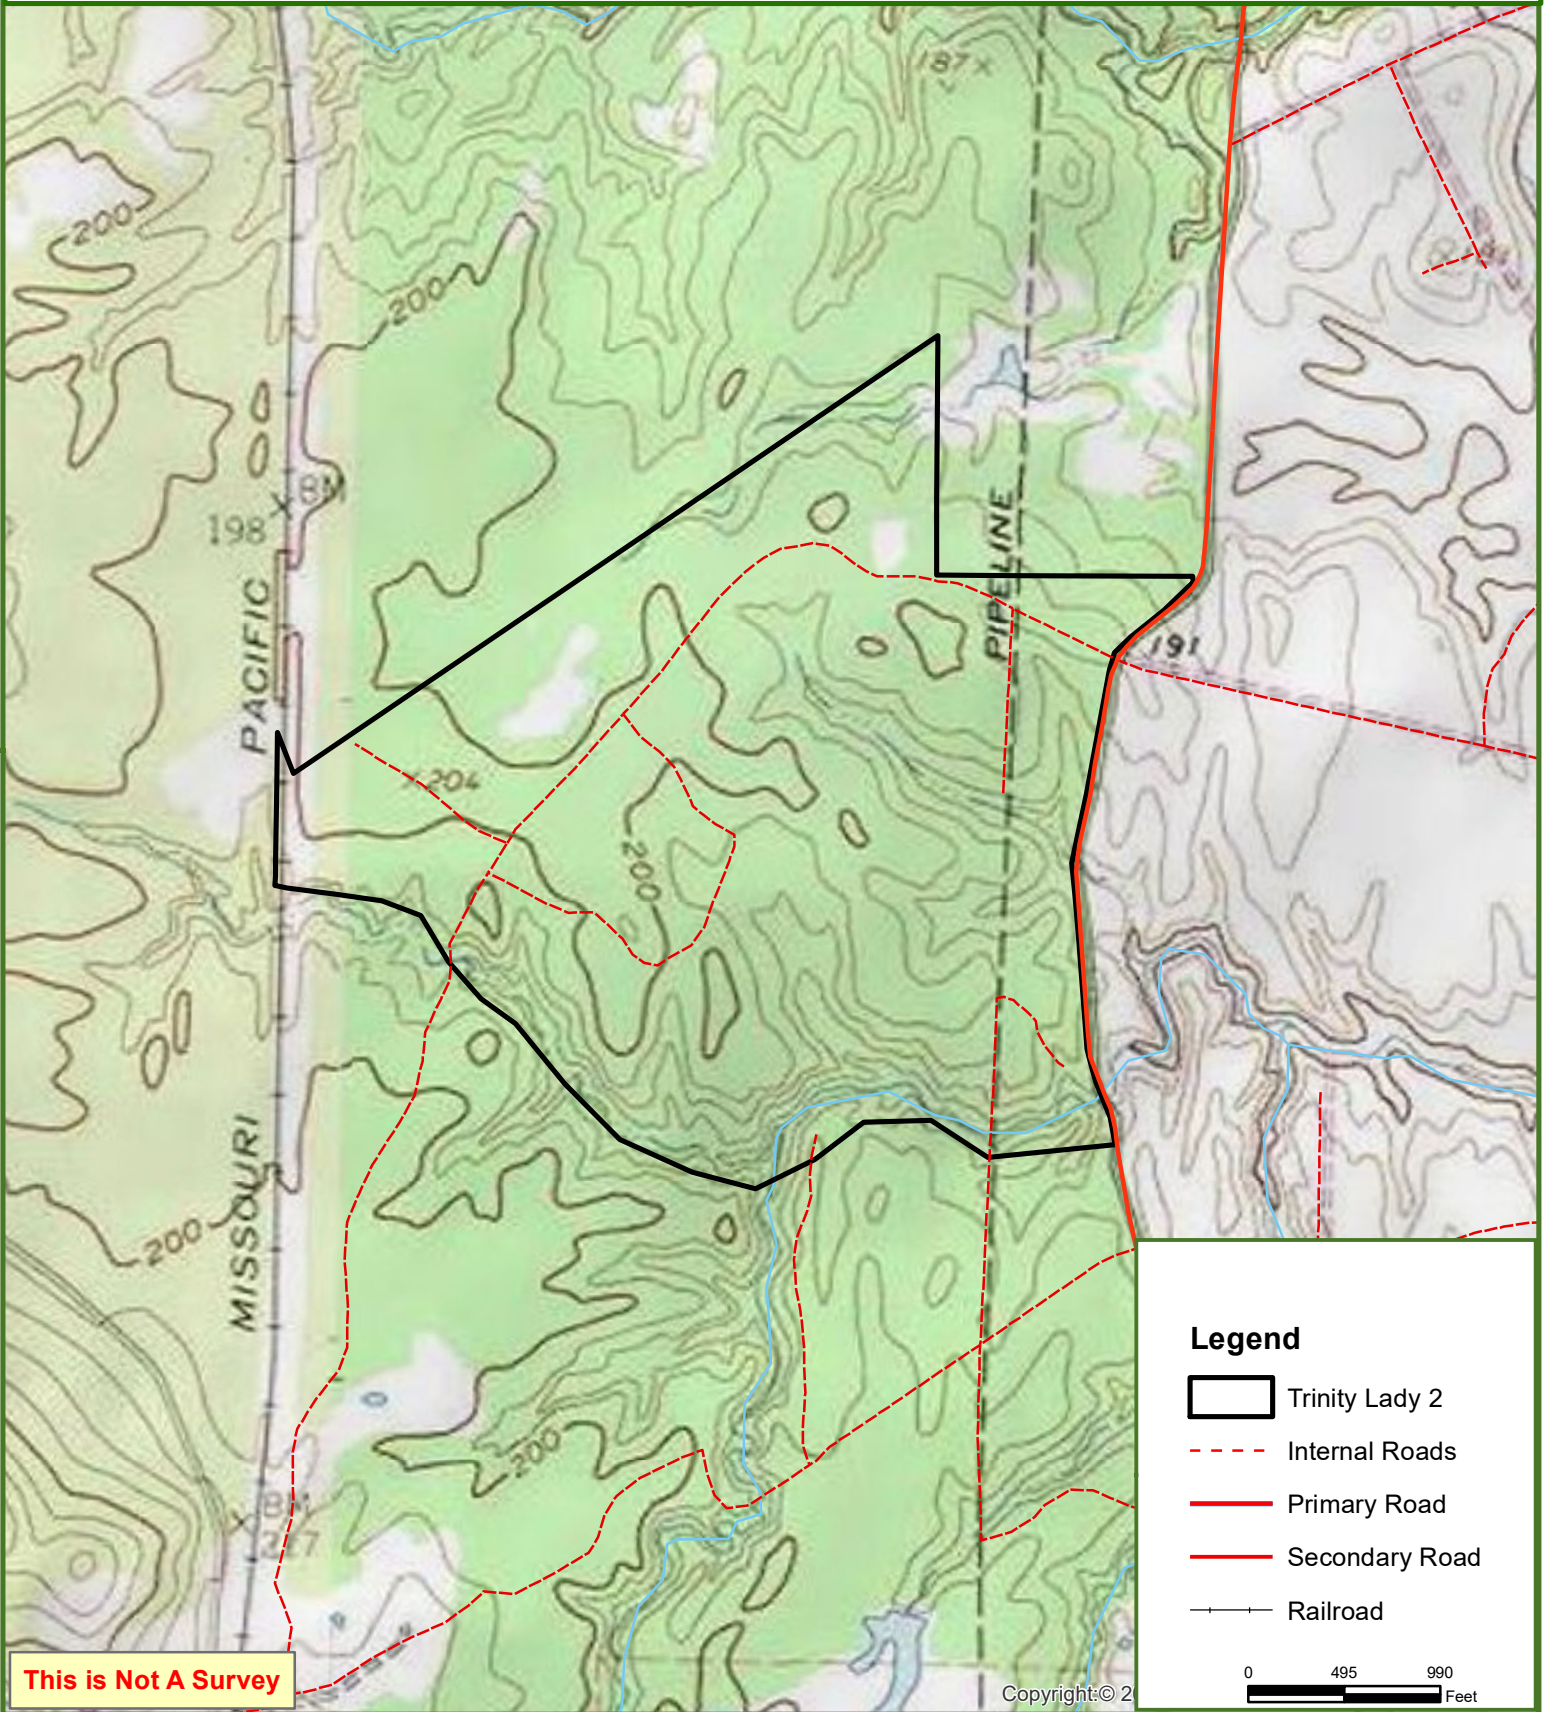

Trinity Lady 2

Trinity County, TX

256.00 ± Acres

This is Not A Survey

This map was produced from information supplied by the seller and the use of aerial photography. The boundary lines portrayed on this map are approximate and could be different than the actual location of the boundaries found in the field.