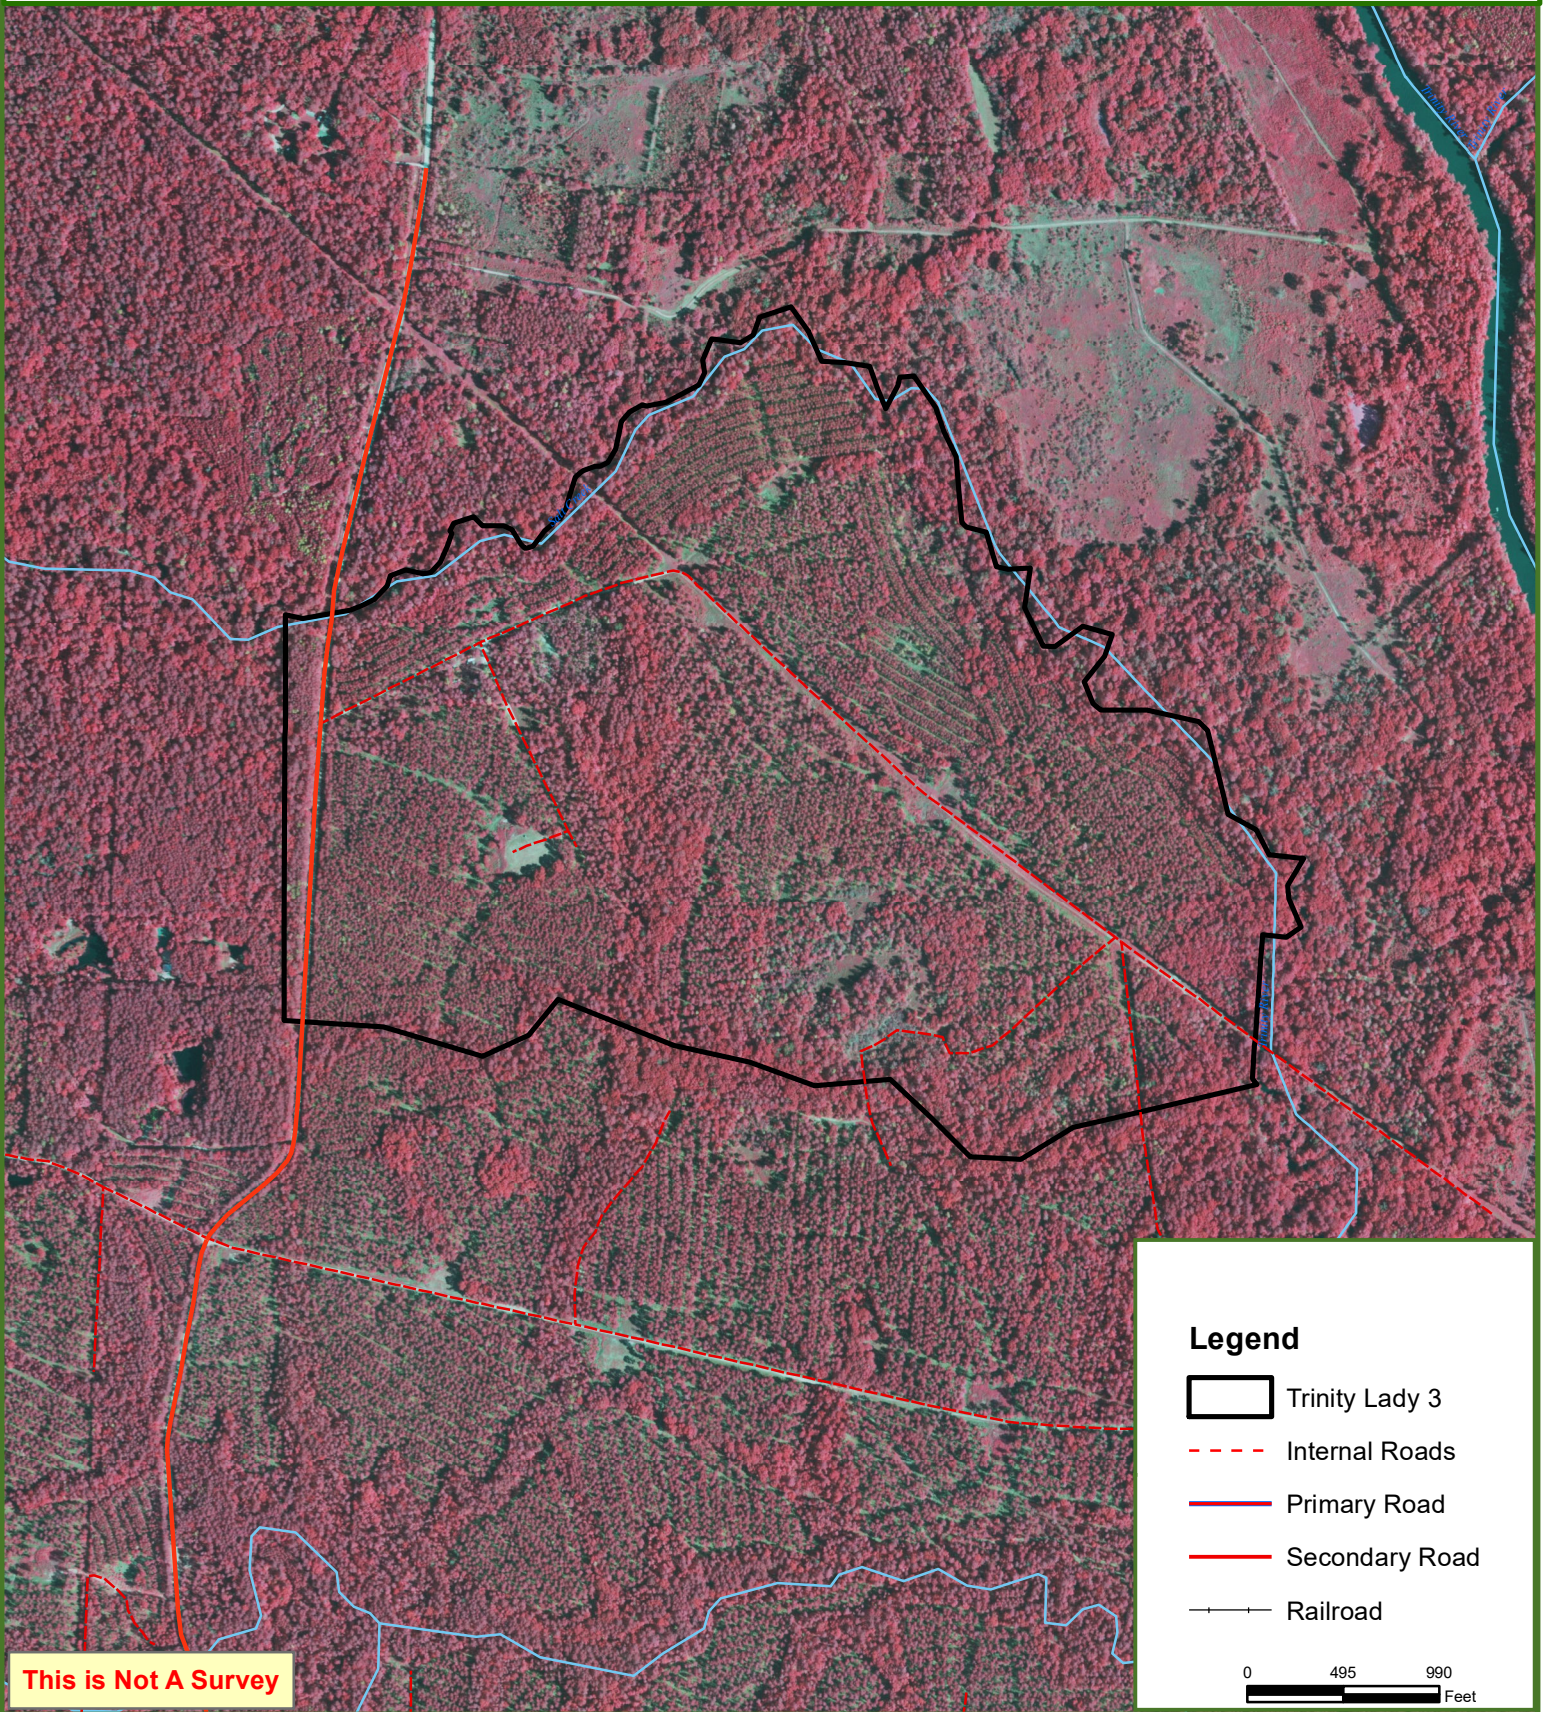

Locus Map Trinity Lady 3 Trinity County, TX 332.00 ± Acres

Trinity Lady 3

Trinity County, TX

332.00 ± Acres

This is Not A Survey

Legend

- Trinity Lady 3
- Internal Roads
- Primary Road
- Secondary Road
- Railroad

Photos are courtesy of NAIP 2022

This map was produced from information supplied by the seller and the use of aerial photography. The boundary lines portrayed on this map are approximate and could be different than the actual location of the boundaries found in the field.

Trinity Lady 3

Trinity County, TX

332.00 ± Acres

Legend

-  Trinity Lady 3
-  Internal Roads
-  Primary Road
-  Secondary Road
-  Railroad

0 495 990
Feet

This map was produced from information supplied by the seller and the use of aerial photography. The boundary lines portrayed on this map are approximate and could be different than the actual location of the boundaries found in the field.

Trinity Lady 3

Trinity County, TX

332.00 ± Acres

This is Not A Survey

This map was produced from information supplied by the seller and the use of aerial photography. The boundary lines portrayed on this map are approximate and could be different than the actual location of the boundaries found in the field.