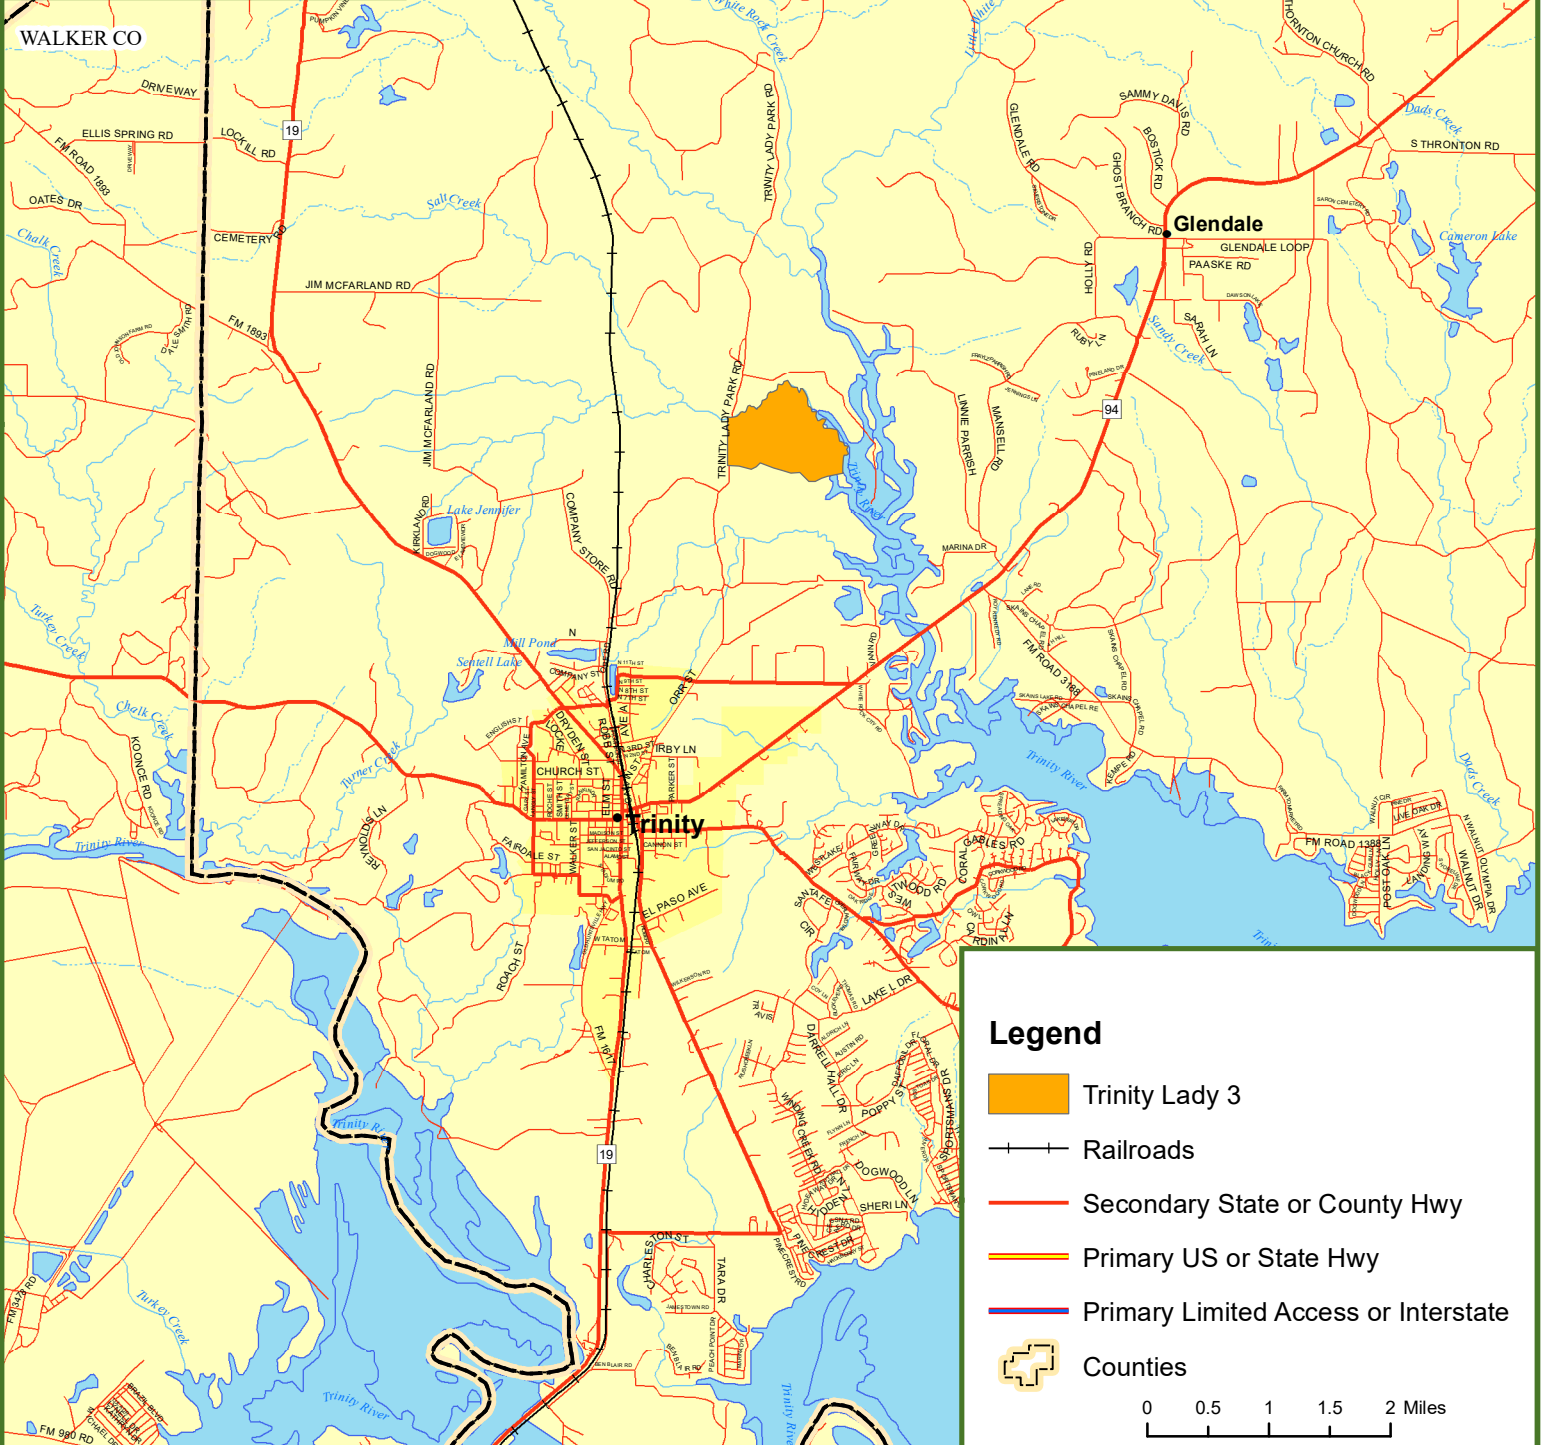

Locus Map Trinity Lady 3 Trinity County, TX 332.00 ± Acres

Trinity Lady 3

Trinity County, TX

332.00 ± Acres

This is Not A Survey

Legend

- Trinity Lady 3
- Internal Roads
- Primary Road
- Secondary Road
- Railroad

Photos are courtesy of NAIP 2022

This map was produced from information supplied by the seller and the use of aerial photography. The boundary lines portrayed on this map are approximate and could be different than the actual location of the boundaries found in the field.

Trinity Lady 3

Trinity County, TX

332.00 ± Acres

Legend

-  Trinity Lady 3
-  Internal Roads
-  Primary Road
-  Secondary Road
-  Railroad

0 495 990
Feet

This map was produced from information supplied by the seller and the use of aerial photography. The boundary lines portrayed on this map are approximate and could be different than the actual location of the boundaries found in the field.

Trinity Lady 3

Trinity County, TX

332.00 ± Acres

This is Not A Survey

This map was produced from information supplied by the seller and the use of aerial photography. The boundary lines portrayed on this map are approximate and could be different than the actual location of the boundaries found in the field.