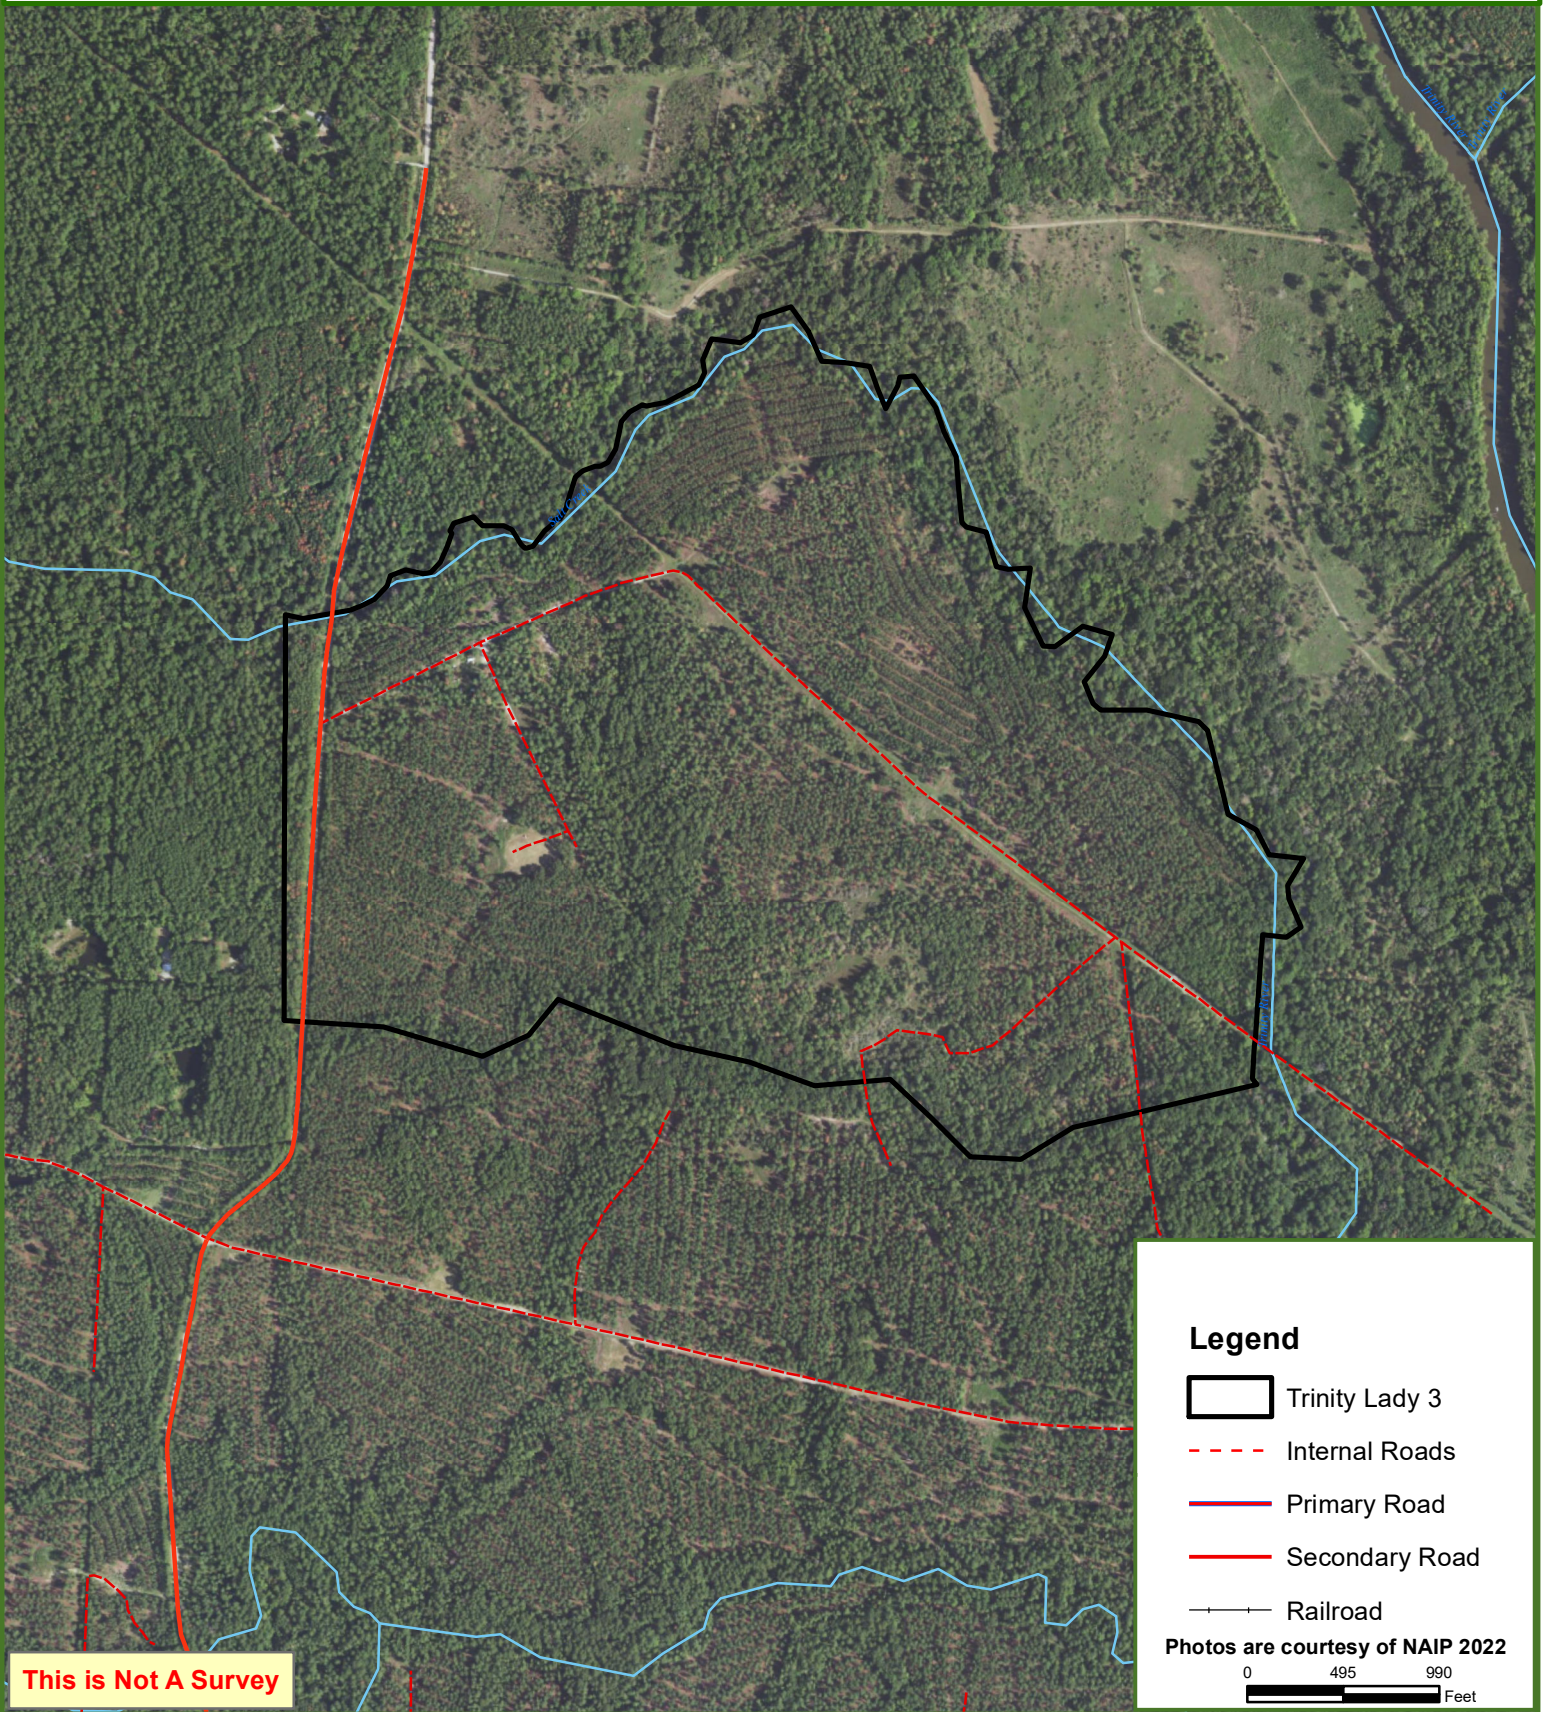

Locus Map Trinity Lady 3 Trinity County, TX 332.00 ± Acres

Trinity Lady 3

Trinity County, TX

332.00 ± Acres

This is Not A Survey

Legend

- Trinity Lady 3
- Internal Roads
- Primary Road
- Secondary Road
- Railroad

Photos are courtesy of NAIP 2022

This map was produced from information supplied by the seller and the use of aerial photography. The boundary lines portrayed on this map are approximate and could be different than the actual location of the boundaries found in the field.

Trinity Lady 3

Trinity County, TX

332.00 ± Acres

Legend

-  Trinity Lady 3
-  Internal Roads
-  Primary Road
-  Secondary Road
-  Railroad

0 495 990
Feet

This map was produced from information supplied by the seller and the use of aerial photography. The boundary lines portrayed on this map are approximate and could be different than the actual location of the boundaries found in the field.

Trinity Lady 3

Trinity County, TX

332.00 ± Acres

This is Not A Survey

This map was produced from information supplied by the seller and the use of aerial photography. The boundary lines portrayed on this map are approximate and could be different than the actual location of the boundaries found in the field.