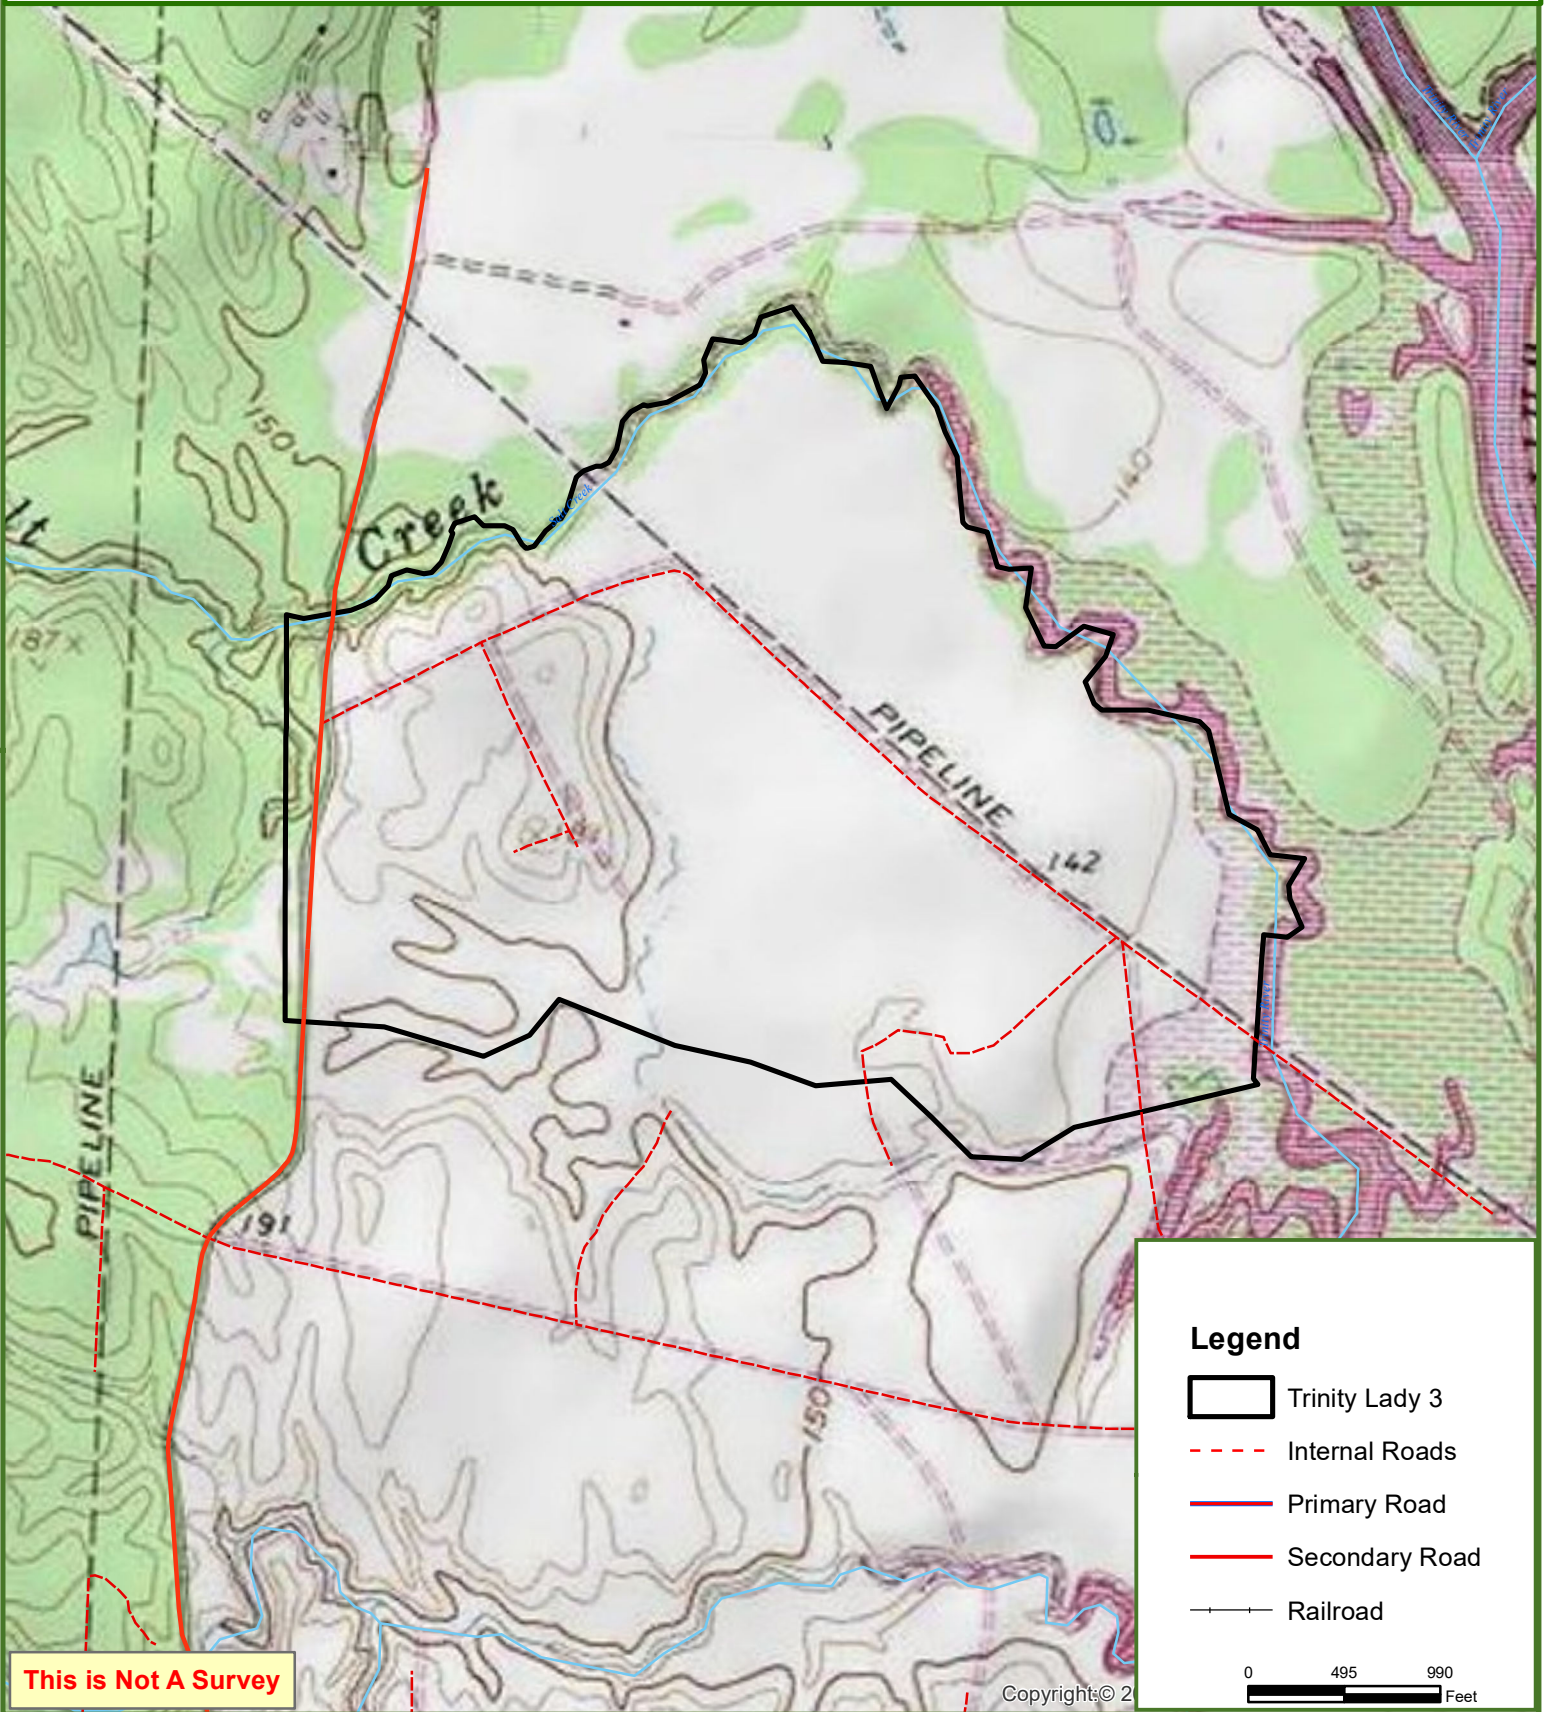

Locus Map Trinity Lady 3 Trinity County, TX 332.00 ± Acres

Trinity Lady 3

Trinity County, TX

332.00 ± Acres

This is Not A Survey

Legend

- Trinity Lady 3
- Internal Roads
- Primary Road
- Secondary Road
- Railroad

Photos are courtesy of NAIP 2022

This map was produced from information supplied by the seller and the use of aerial photography. The boundary lines portrayed on this map are approximate and could be different than the actual location of the boundaries found in the field.

Trinity Lady 3

Trinity County, TX

332.00 ± Acres

Legend

-  Trinity Lady 3
-  Internal Roads
-  Primary Road
-  Secondary Road
-  Railroad

0 495 990
Feet

This map was produced from information supplied by the seller and the use of aerial photography. The boundary lines portrayed on this map are approximate and could be different than the actual location of the boundaries found in the field.

Trinity Lady 3

Trinity County, TX

332.00 ± Acres

This is Not A Survey

This map was produced from information supplied by the seller and the use of aerial photography. The boundary lines portrayed on this map are approximate and could be different than the actual location of the boundaries found in the field.