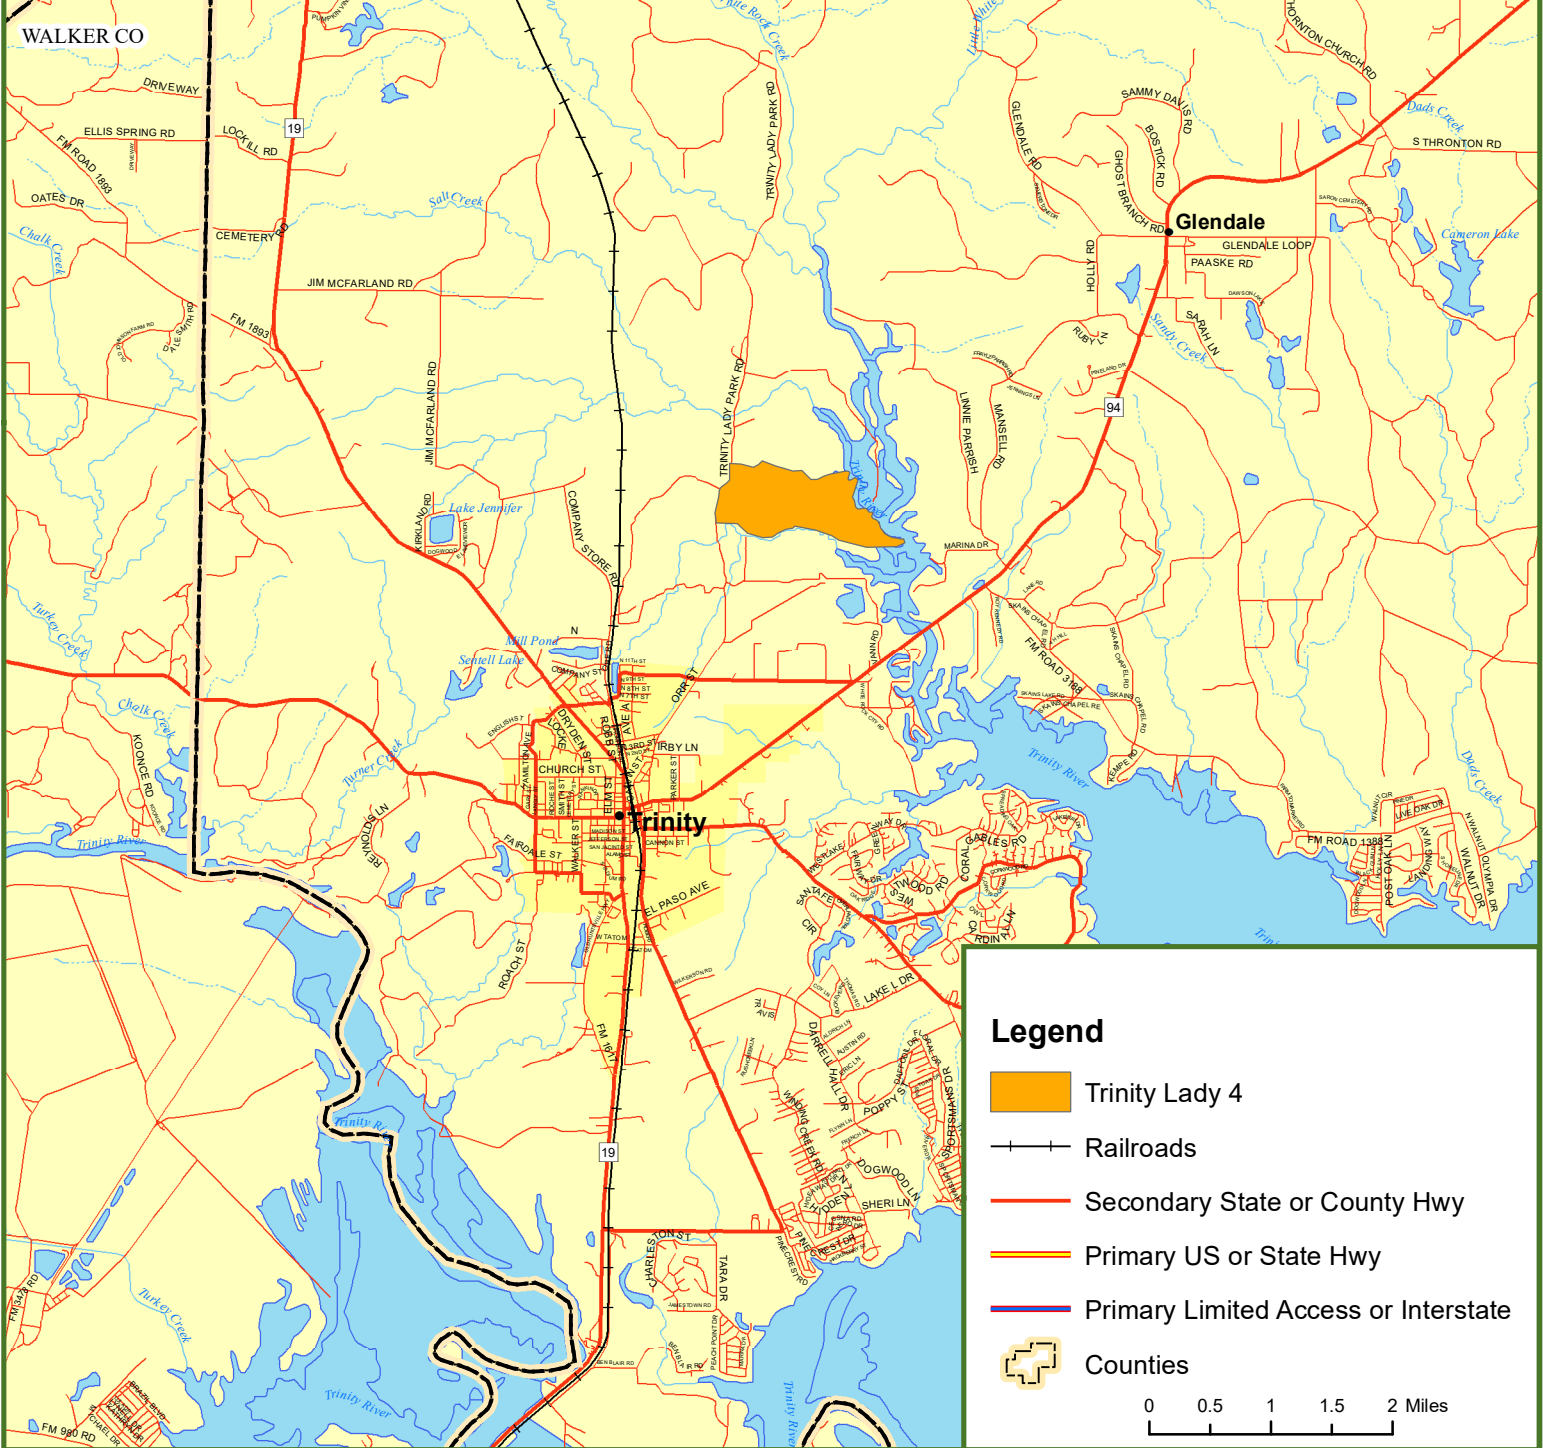

# Locus Map Trinity Lady 4 Trinity County, TX 401.00 ± Acres

### Legend

-  Trinity Lady 4
-  Railroads
-  Secondary State or County Hwy
-  Primary US or State Hwy
-  Primary Limited Access or Interstate
-  Counties

## Trinity County, TX

401.00 ± Acres

## Trinity County, TX

401.00 ± Acres

**This is Not A Survey**

Copyright: © 2

0 521 1,042 Feet

This map was produced from information supplied by the seller and the use of aerial photography. The boundary lines portrayed on this map are approximate and could be different than the actual location of the boundaries found in the field.