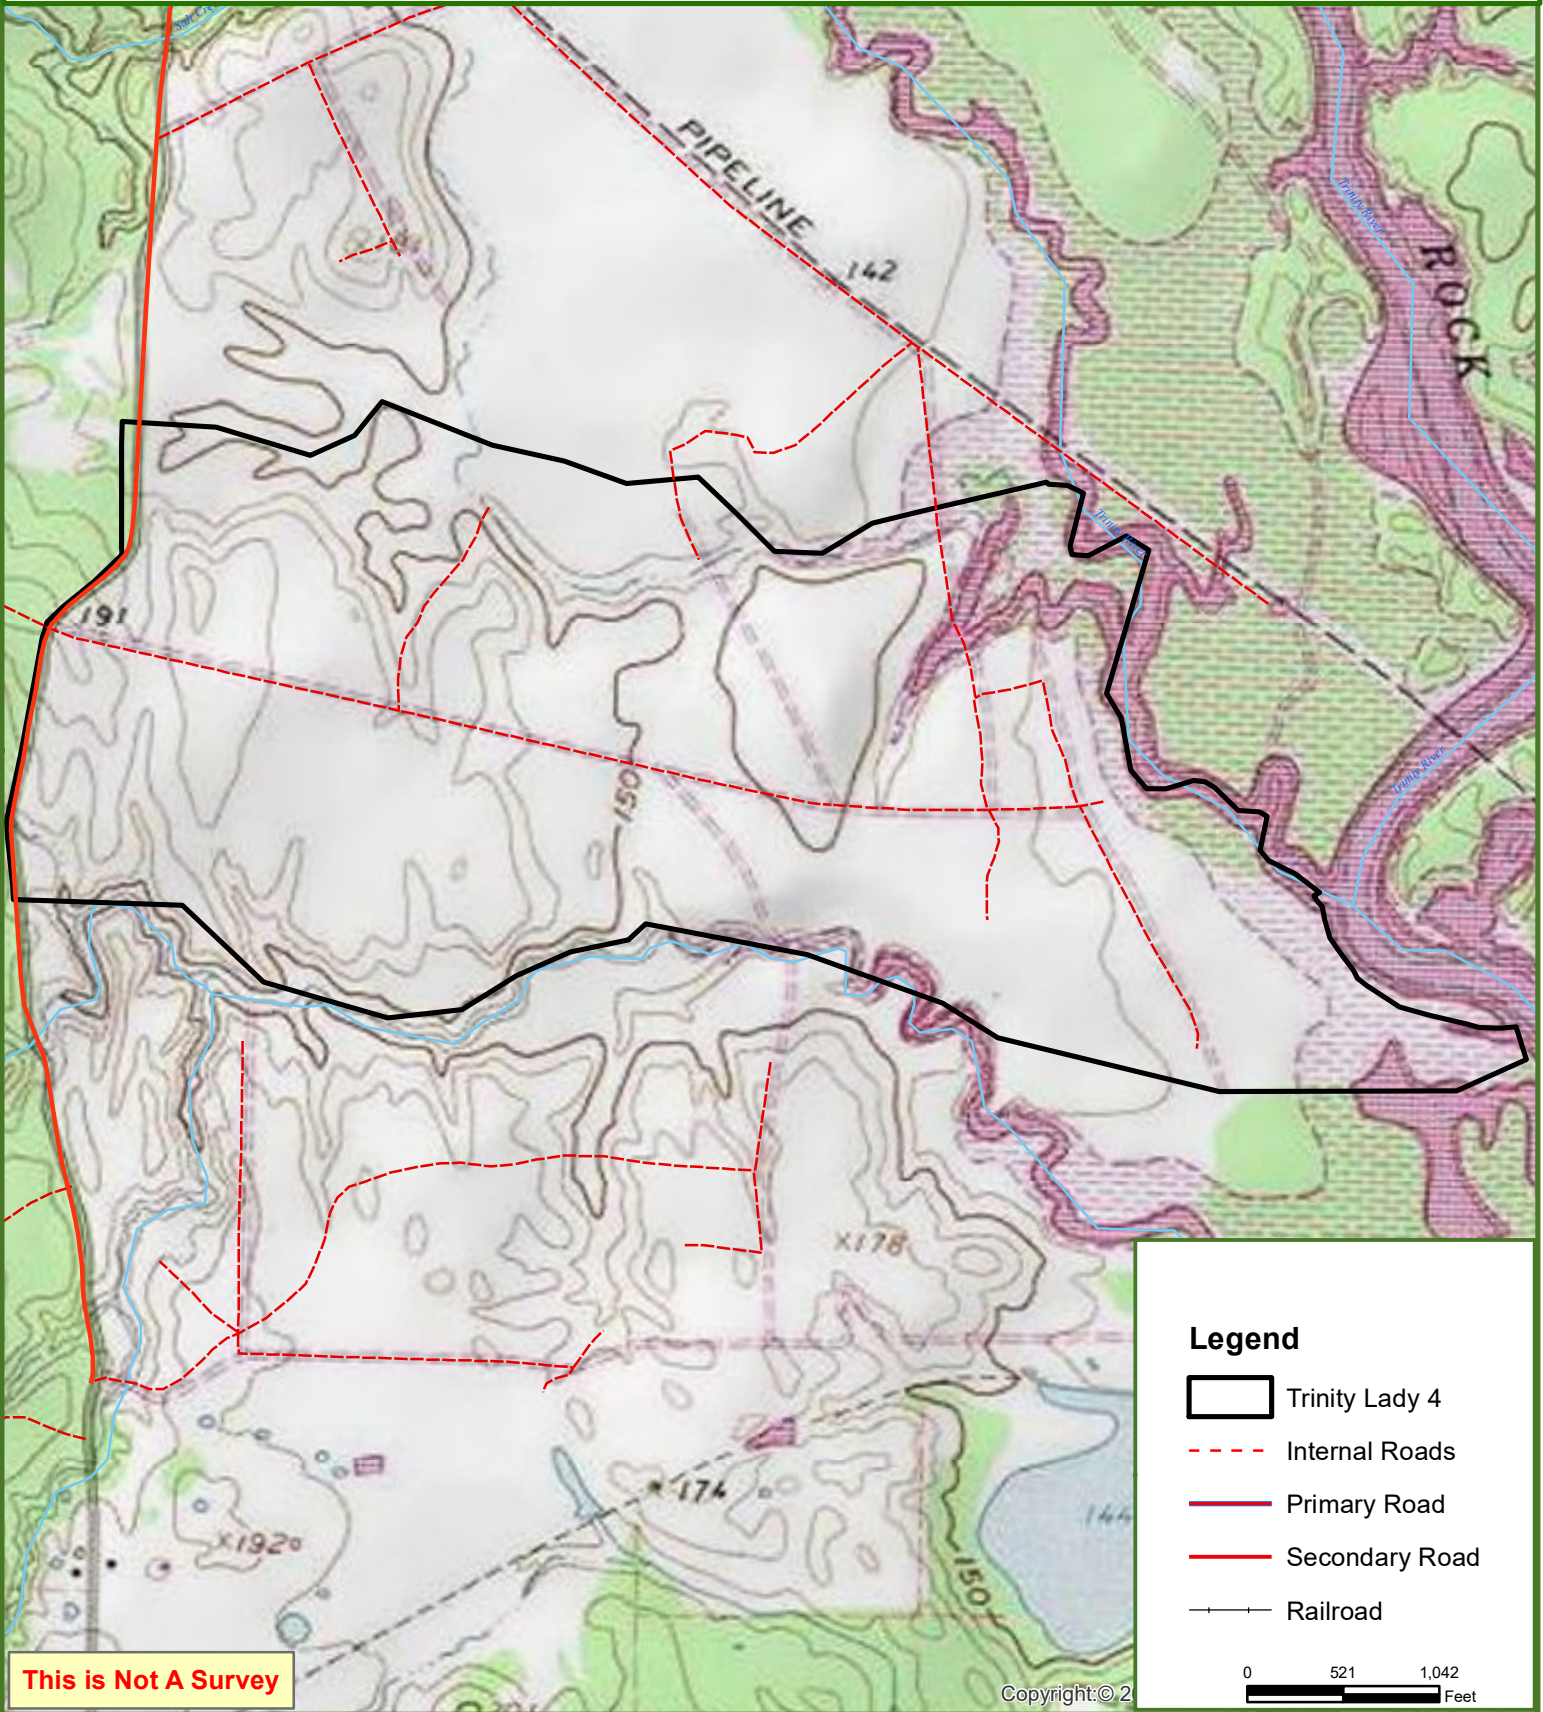

### Legend

- Trinity Lady 4
- Internal Roads
- Primary Road
- Secondary Road
- Railroad

0 521 1,042  
Feet

**This is Not A Survey**

This map was produced from information supplied by the seller and the use of aerial photography. The boundary lines portrayed on this map are approximate and could be different than the actual location of the boundaries found in the field.

## Trinity County, TX

401.00 ± Acres

**This is Not A Survey**

Copyright: © 2

0 521 1,042 Feet

This map was produced from information supplied by the seller and the use of aerial photography. The boundary lines portrayed on this map are approximate and could be different than the actual location of the boundaries found in the field.