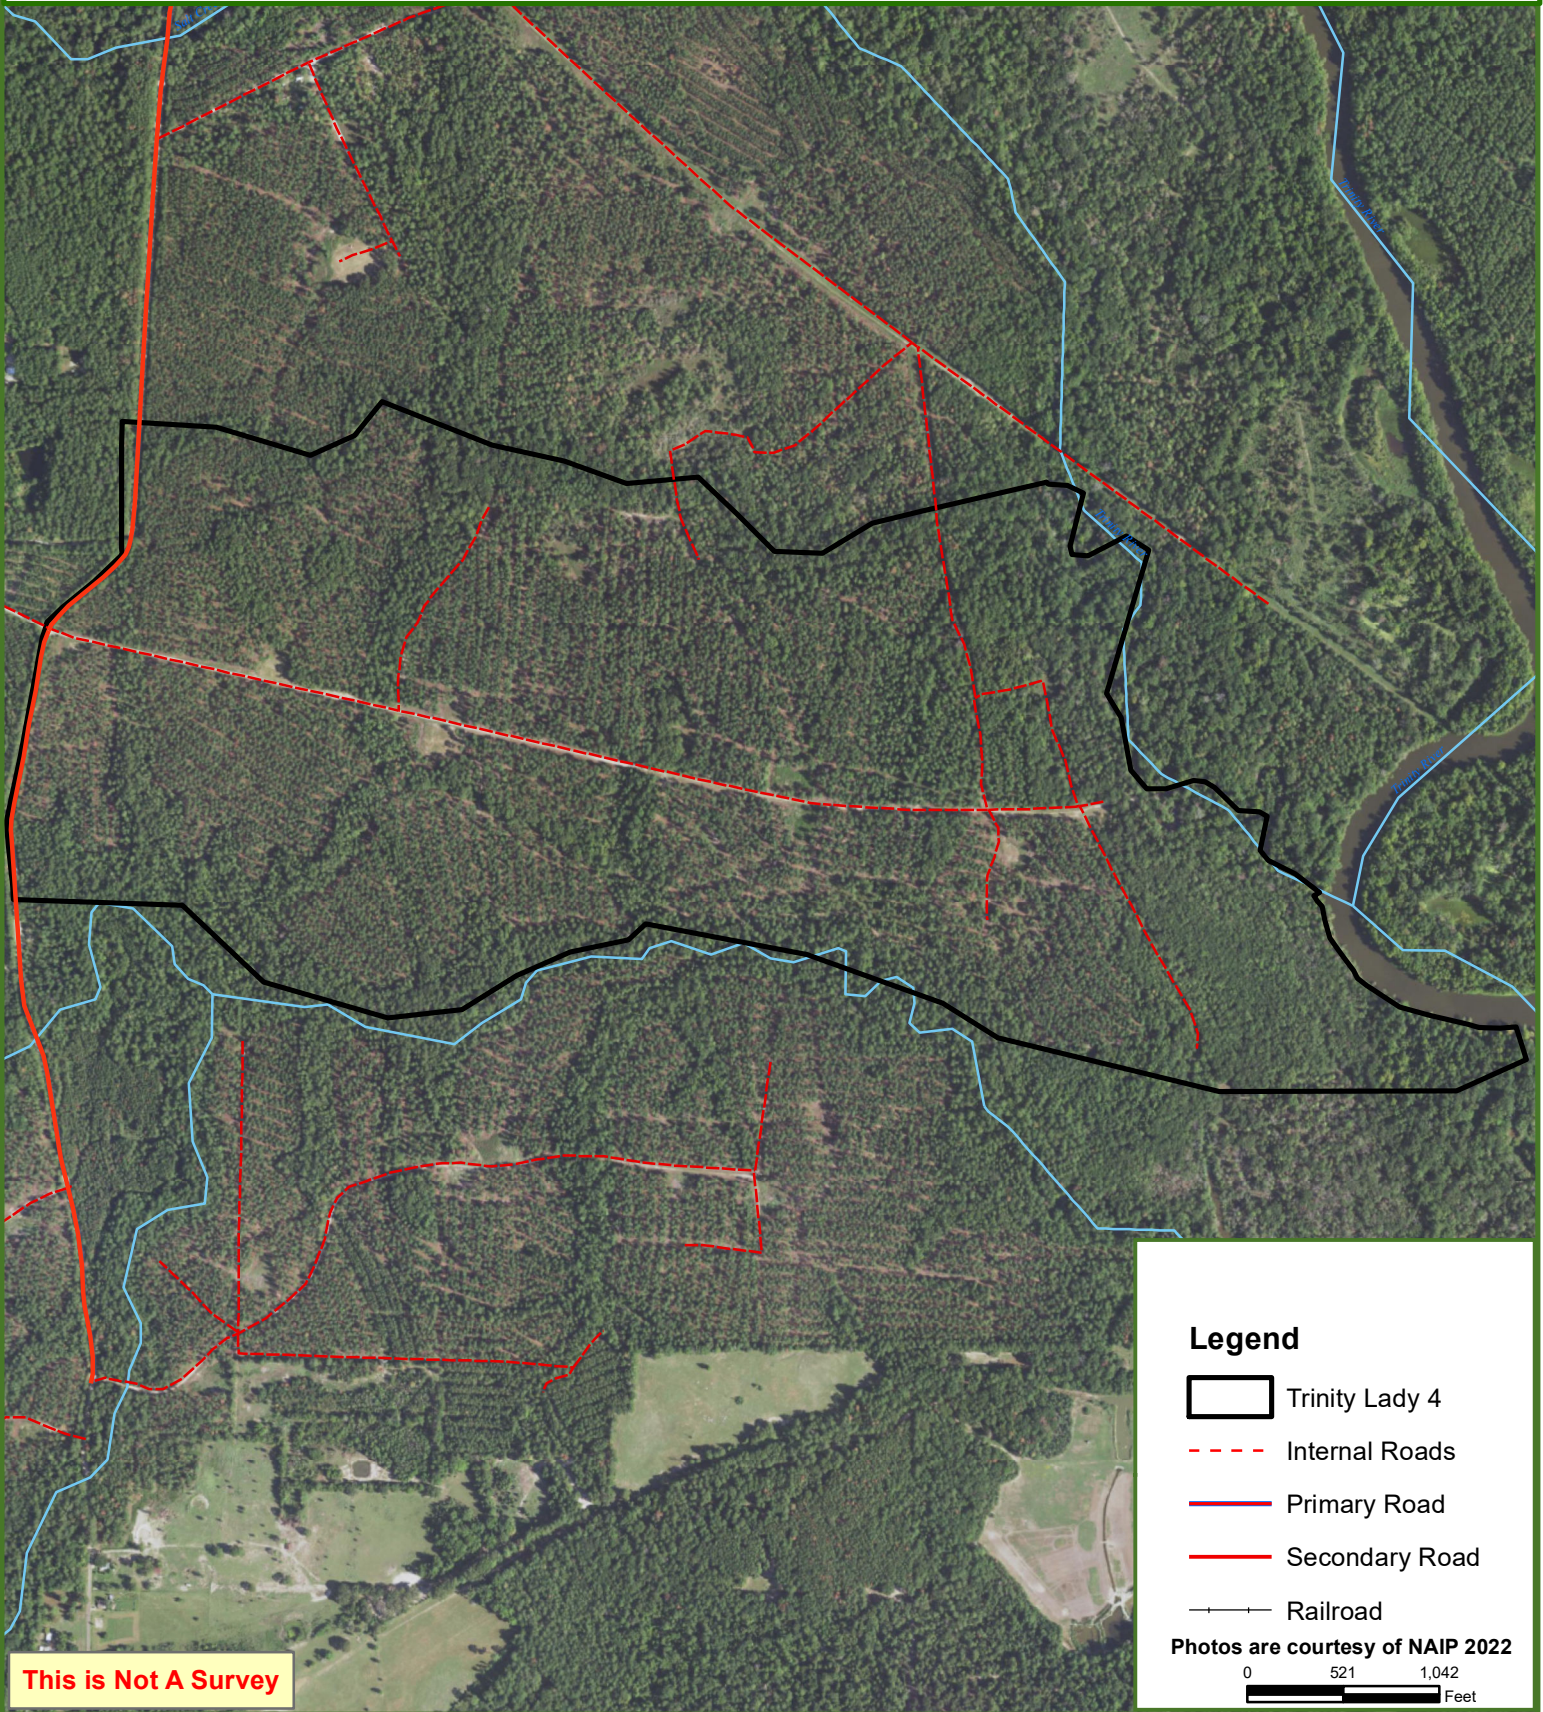

Trinity Lady 4

Trinity County, TX

401.00 ± Acres

Legend

- Trinity Lady 4
- Internal Roads
- Primary Road
- Secondary Road
- Railroad

Photos are courtesy of NAIP 2022

This is Not A Survey

This map was produced from information supplied by the seller and the use of aerial photography. The boundary lines portrayed on this map are approximate and could be different than the actual location of the boundaries found in the field.