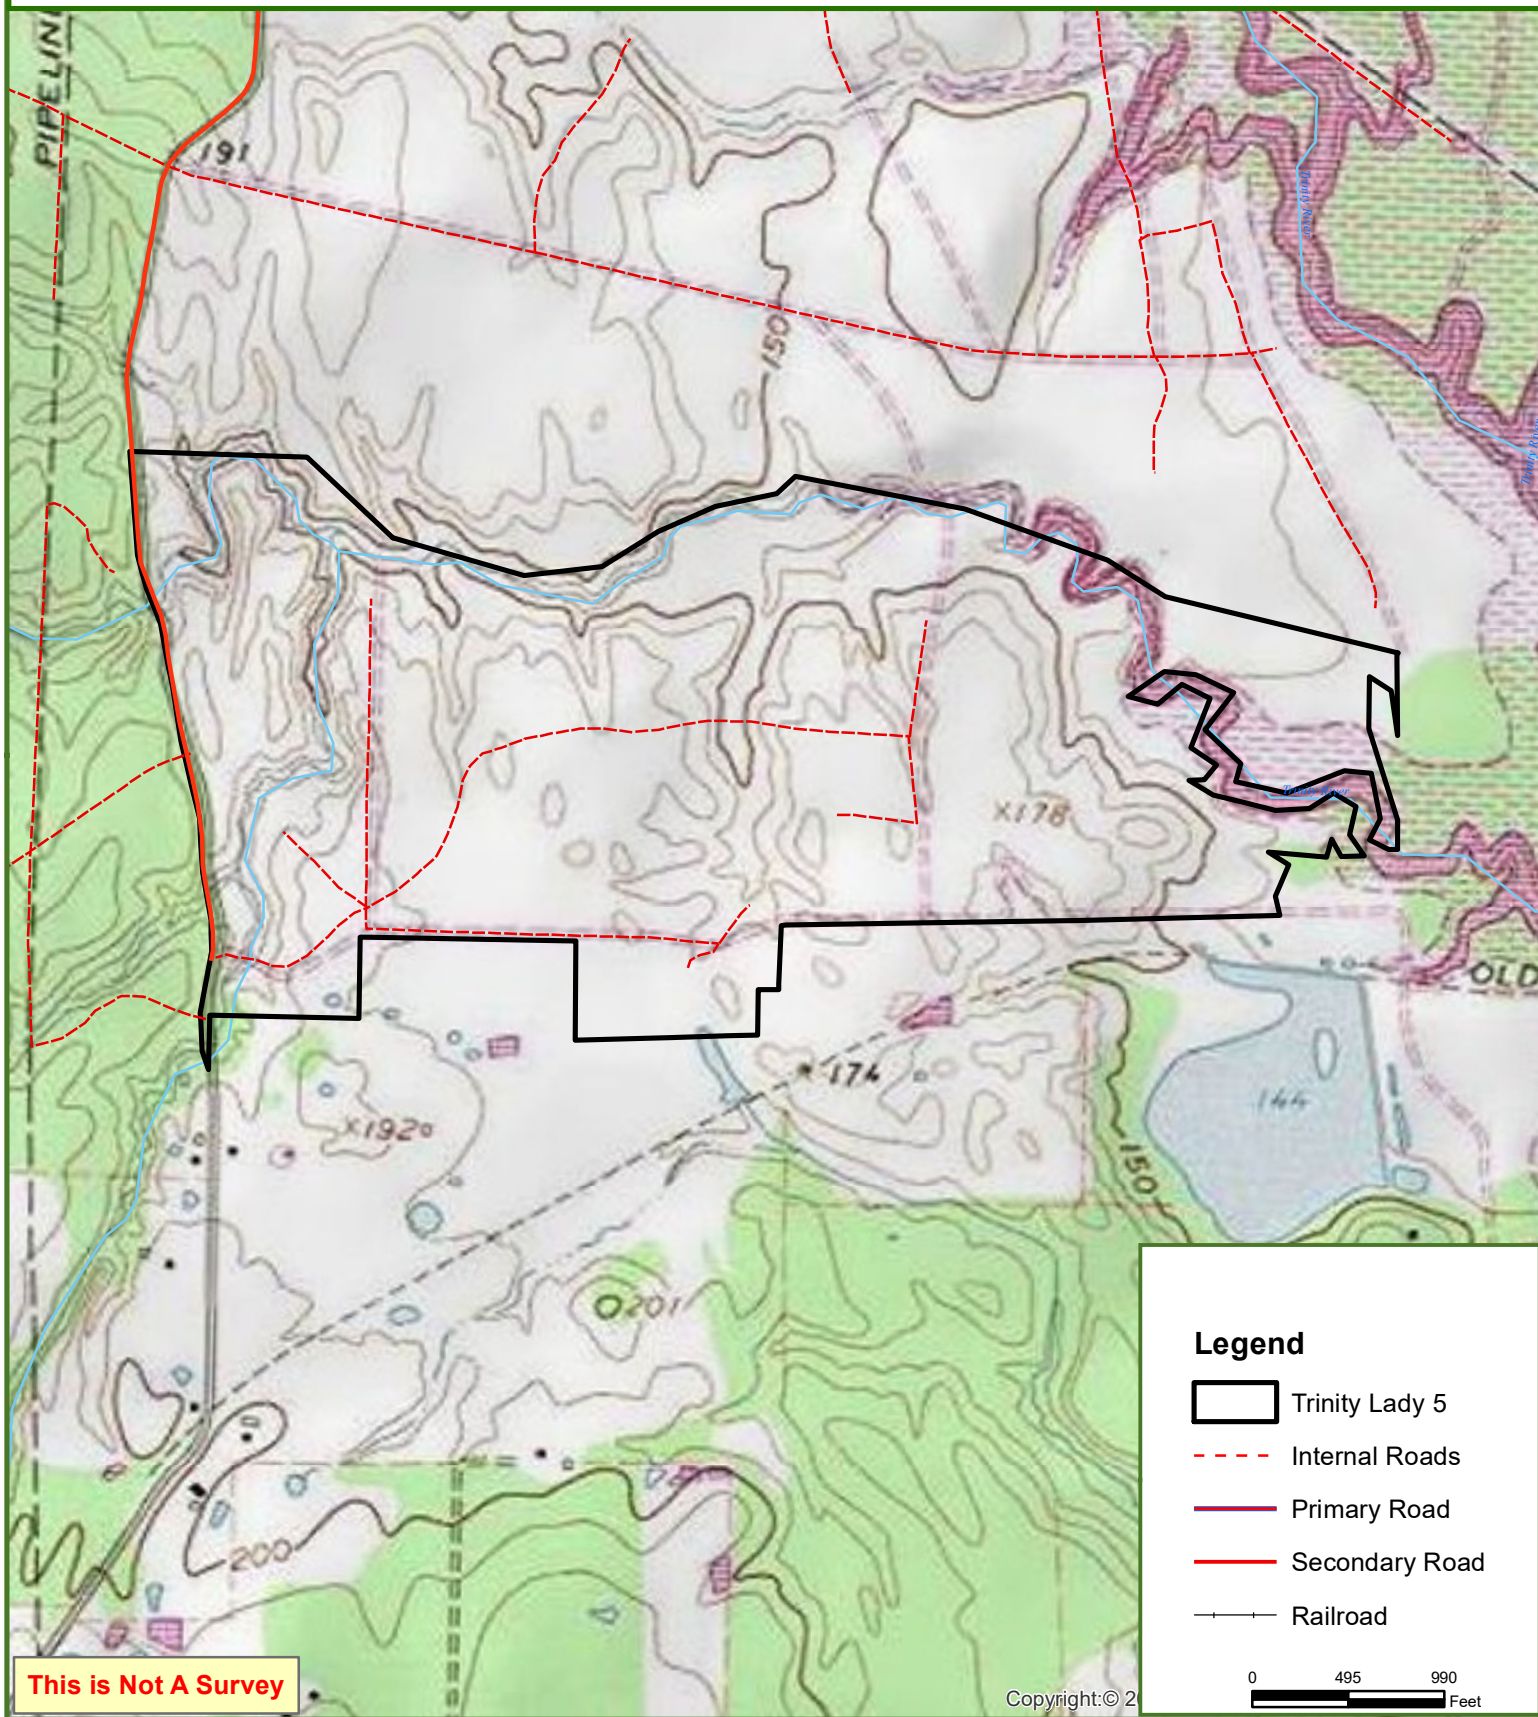

Locus Map Trinity Lady 5 Trinity County, TX 304.00 ± Acres

Legend

-  Trinity Lady 5
-  Railroads
-  Secondary State or County Hwy
-  Primary US or State Hwy
-  Primary Limited Access or Interstate
-  Counties

This map was produced from information supplied by the seller and the use of aerial photography. The boundary lines portrayed on this map are approximate and could be different than the actual location of the boundaries found in the field.

Trinity Lady 5

Trinity County, TX

304.00 ± Acres

This map was produced from information supplied by the seller and the use of aerial photography. The boundary lines portrayed on this map are approximate and could be different than the actual location of the boundaries found in the field.