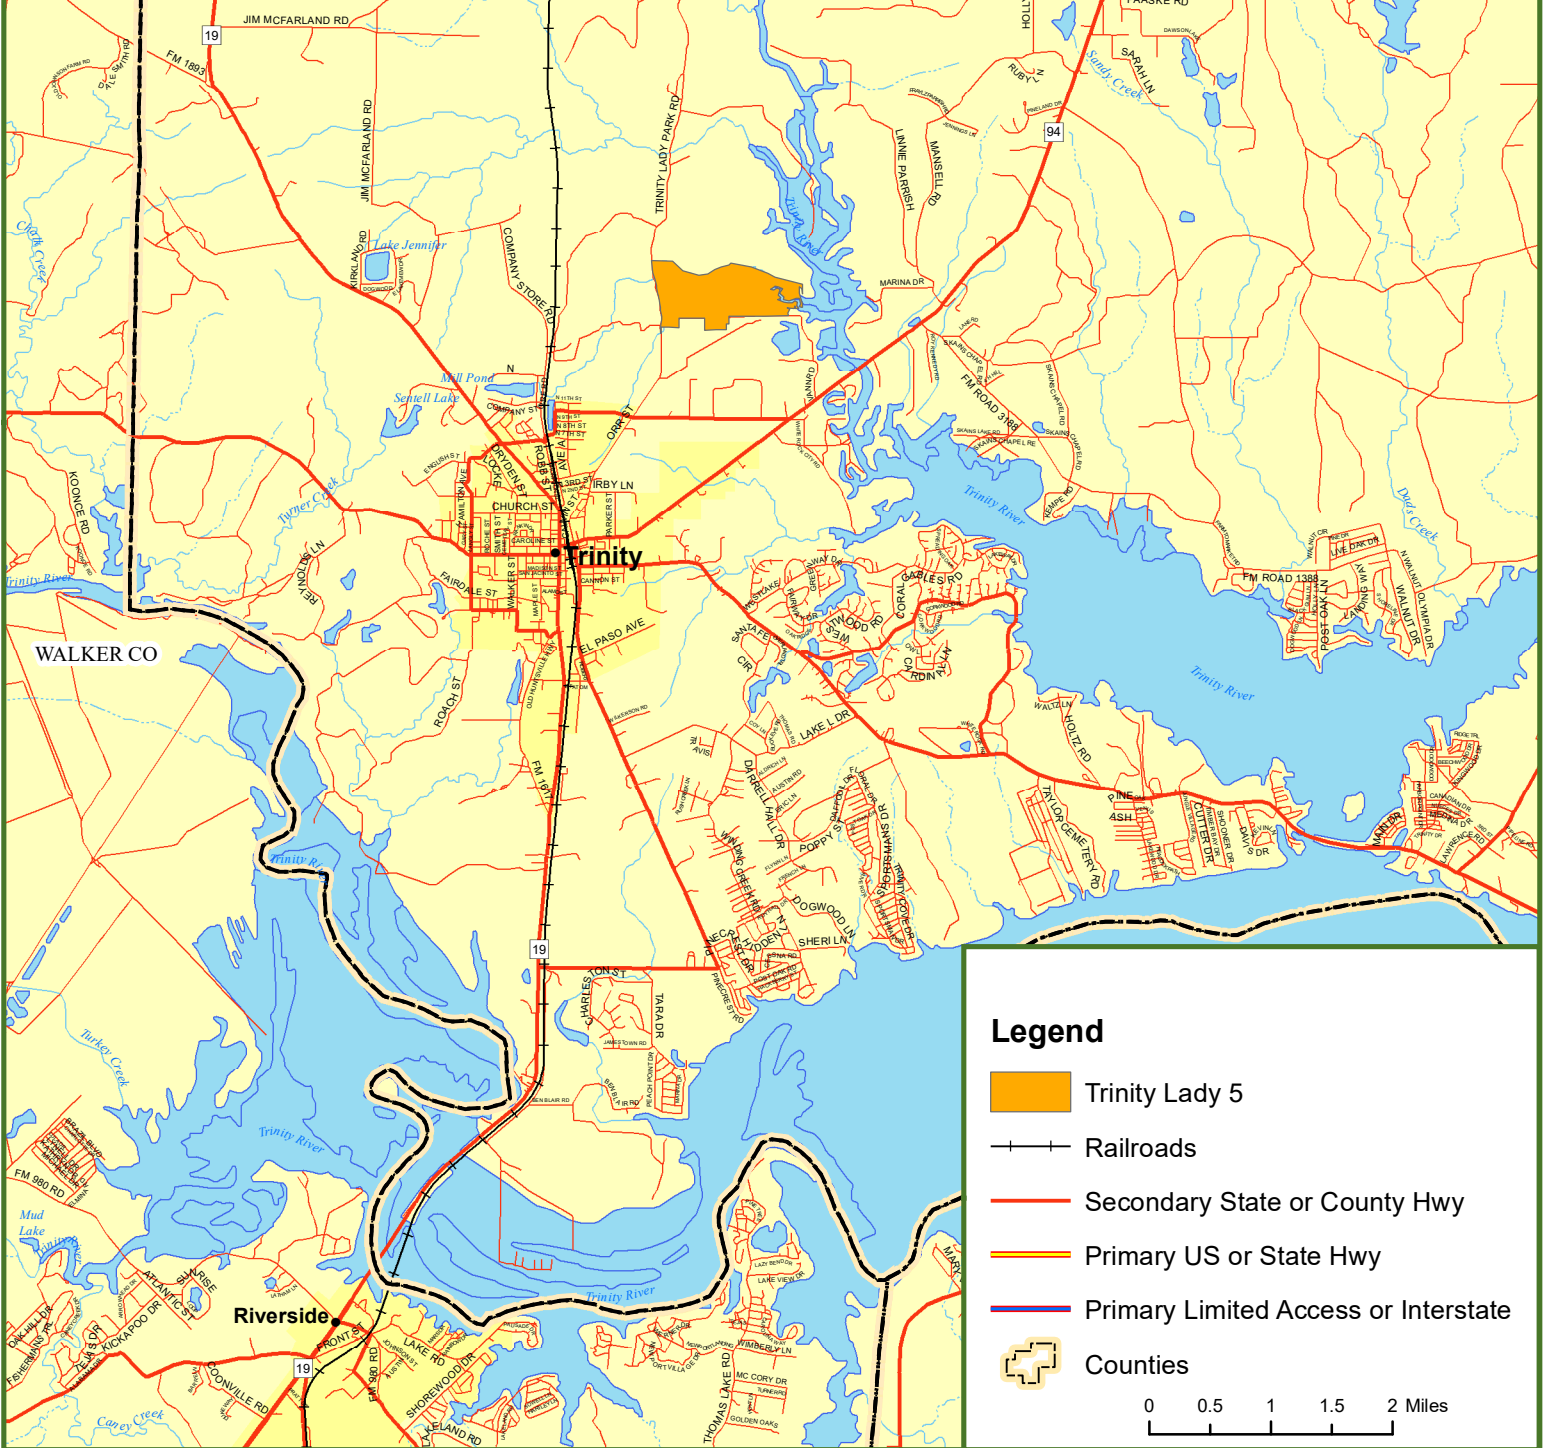

Locus Map Trinity Lady 5 Trinity County, TX 304.00 ± Acres

Legend

-  Trinity Lady 5
-  Railroads
-  Secondary State or County Hwy
-  Primary US or State Hwy
-  Primary Limited Access or Interstate
-  Counties

This map was produced from information supplied by the seller and the use of aerial photography. The boundary lines portrayed on this map are approximate and could be different than the actual location of the boundaries found in the field.

Trinity Lady 5

Trinity County, TX

304.00 ± Acres

This map was produced from information supplied by the seller and the use of aerial photography. The boundary lines portrayed on this map are approximate and could be different than the actual location of the boundaries found in the field.