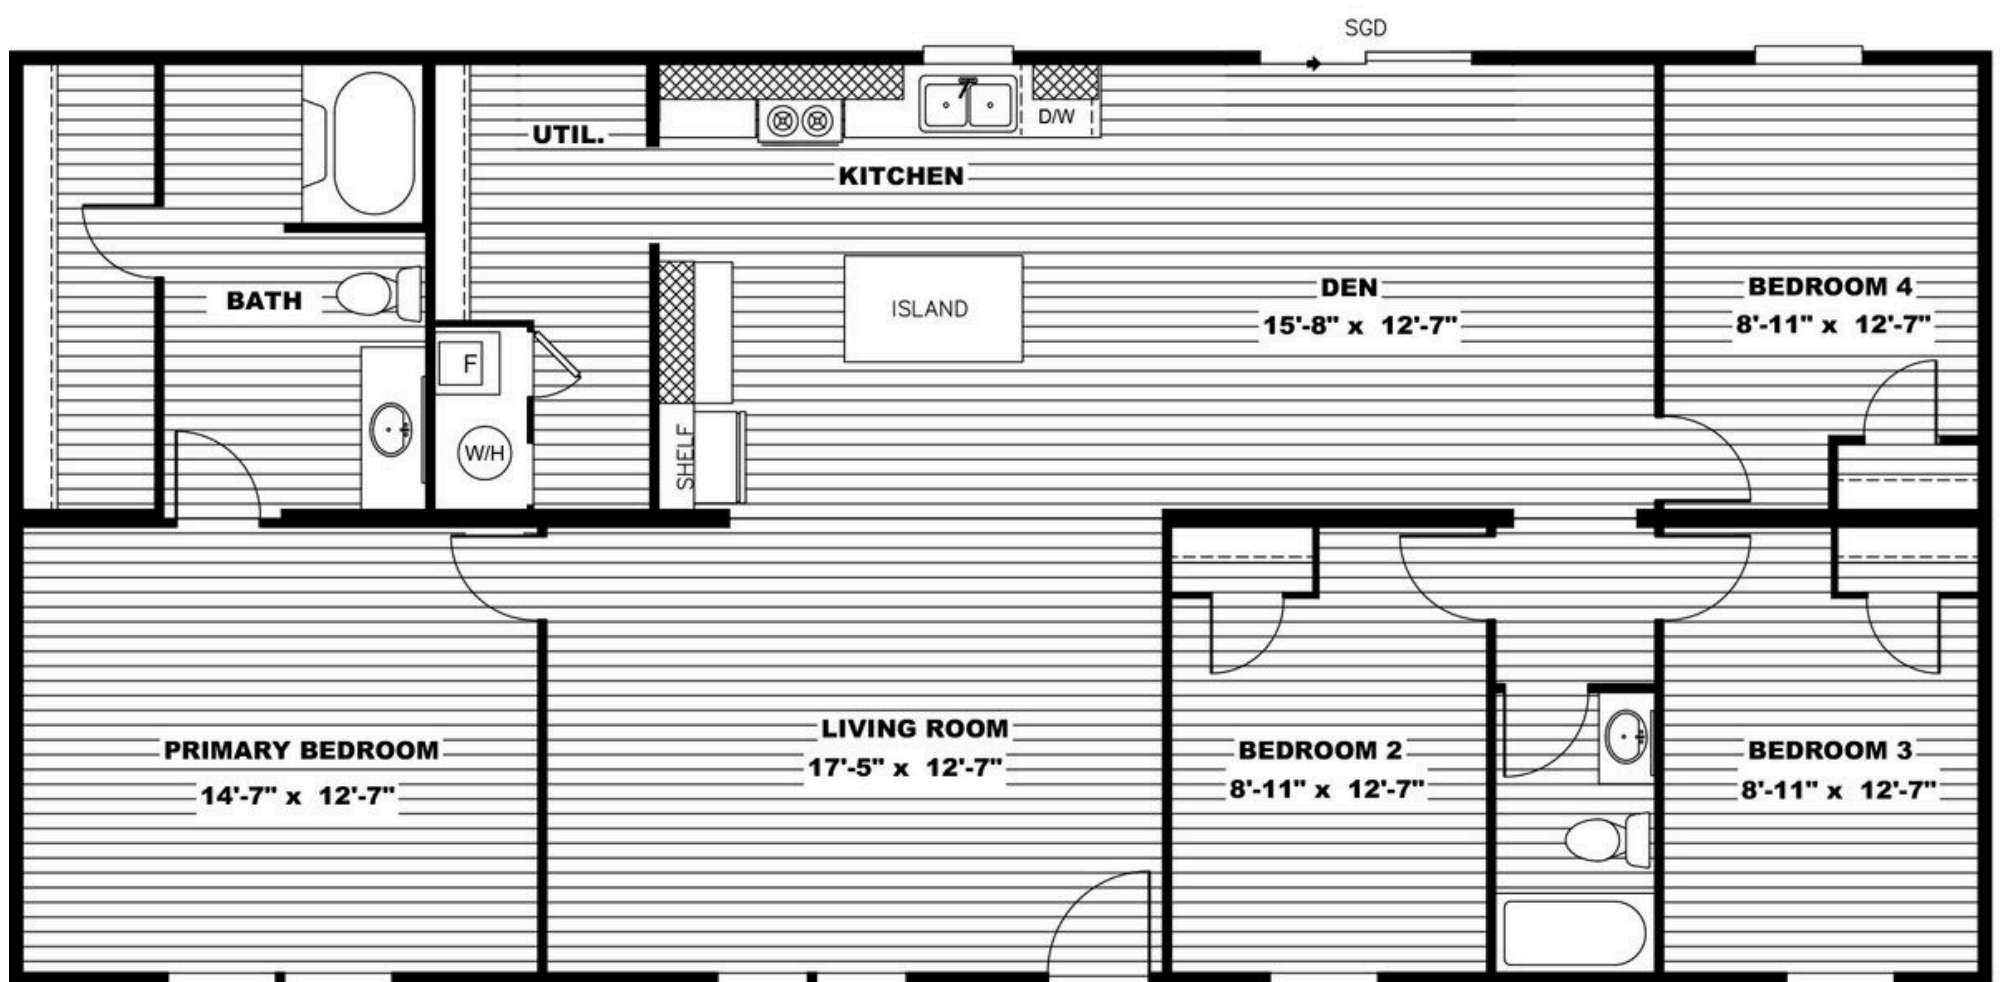

HOME FEATURES

New Construction: Manufactured 2024

4 Bed | 2 Bath | 1,568 Square Feet

12,225 Square Feet Lot (.28 acres)

Additional Home Highlights

LED Lighting

Insulated Exterior Doors

Ecobee Smart Thermostat