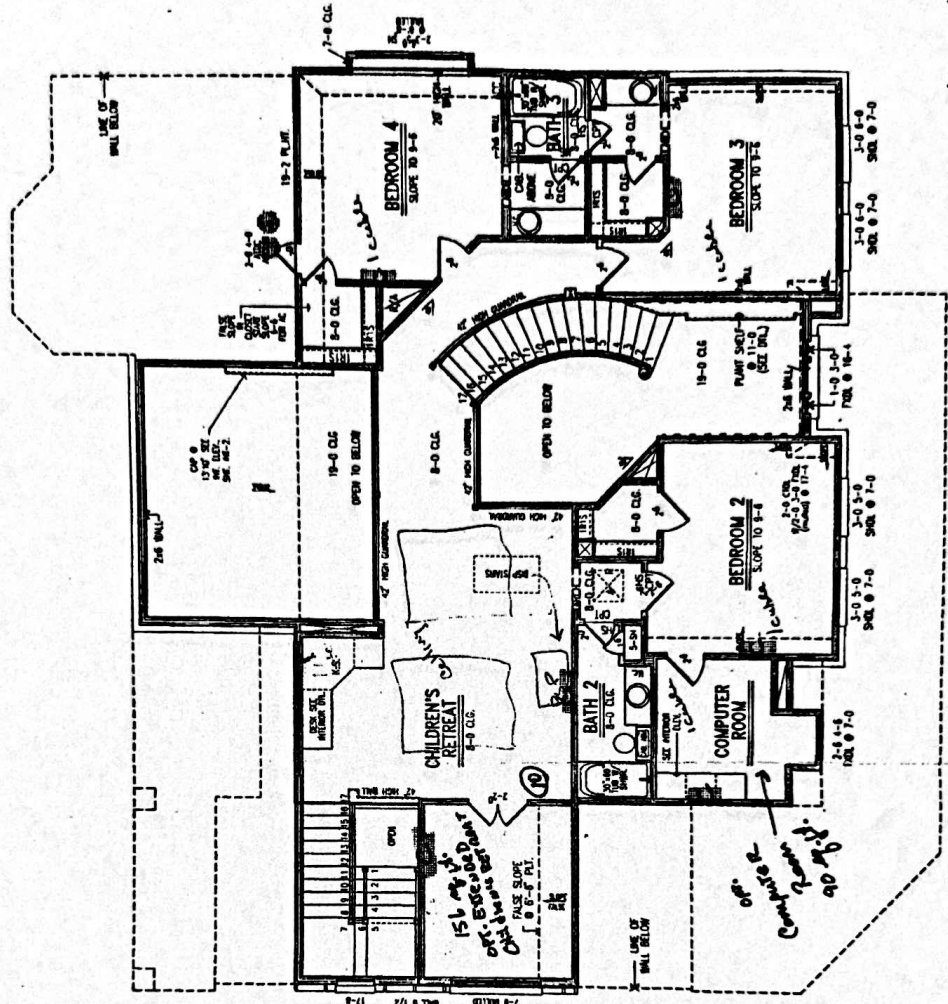

David Weckley Homes
Date: 12/5/97
Rev: 3/2/06 WB
Scale: 1/8" = 1'-0"

Lot: N/A
BR: N/A
Sect: N/A
Job No.: 0072
Prop. No.: 1241

HARVEY RESIDENCE
707 ELECTRA DRIVE
HOUSTON BOYL

SOUTH
1626-D
PLN-2
SANBURG
HOUSTON

10 cubby + box
@ entrance