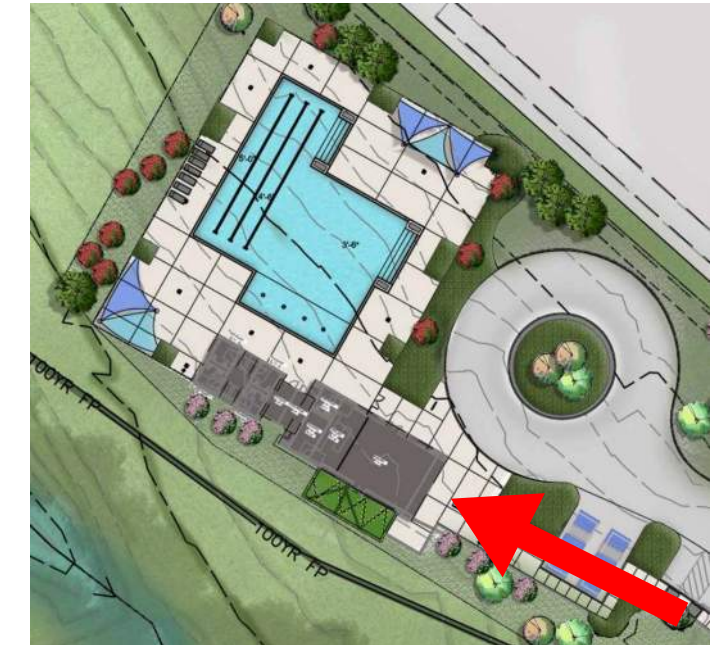

PINE LAKE COVE
RECREATION AMENITY EXHIBIT
a project developed for
MERITAGE HOMES OF TEXAS
JULY 2023

Laguna Blue
Shade Factor: 92%
UV Blocking: 96%

Royal Blue
Shade Factor: 86%
UV Blocking: 94%

OMEGA FENCE