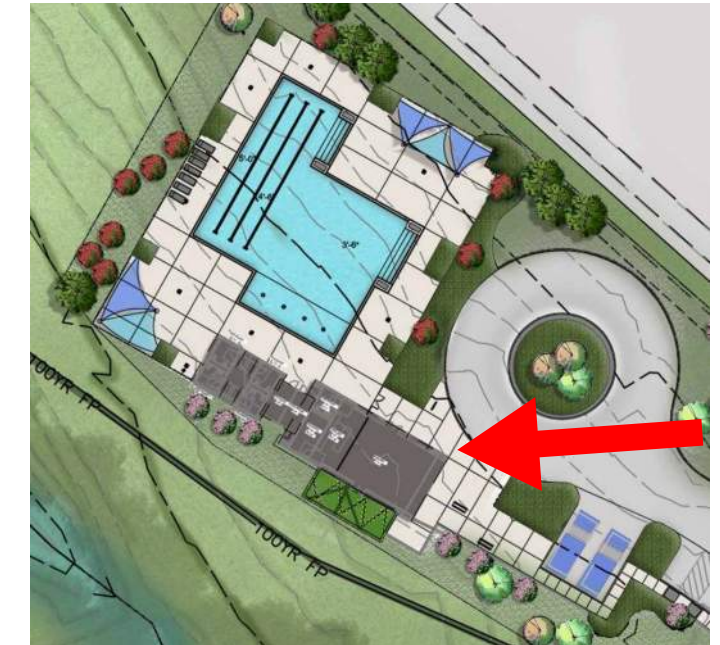

PINE LAKE COVE
RECREATION AMENITY EXHIBIT
a project developed for
MERITAGE HOMES OF TEXAS
JULY 2023

Laguna Blue
Shade Factor: 92%
UV Blocking: 96%

Royal Blue
Shade Factor: 86%
UV Blocking: 94%

OMEGA FENCE