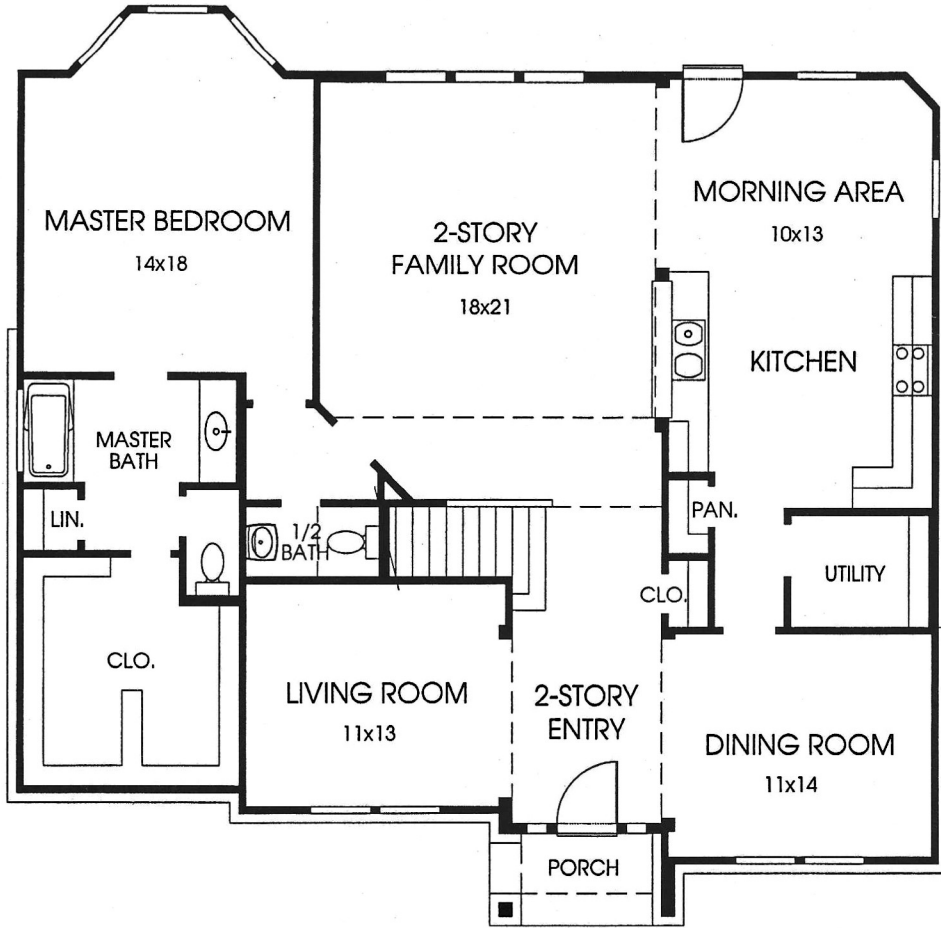

DESIGNS

Plan 3153W

This home contains approximately 3,153 square feet and includes four bedrooms and two and a half baths.

Note: The Options shown on this brochure are available at an additional cost.

Not included: inside keyed deadbolt locks, refrigerators, furnishings, drapery, plants, decorator items and all other personal property being used in model homes. Builder reserves the right to make changes in the plans and specifications, and to substitute material of similar quality. Room dimensions indicate approximate inside area measurements.
AUGUST 2004 © 2004 Perry Homes (CL&CL-W)