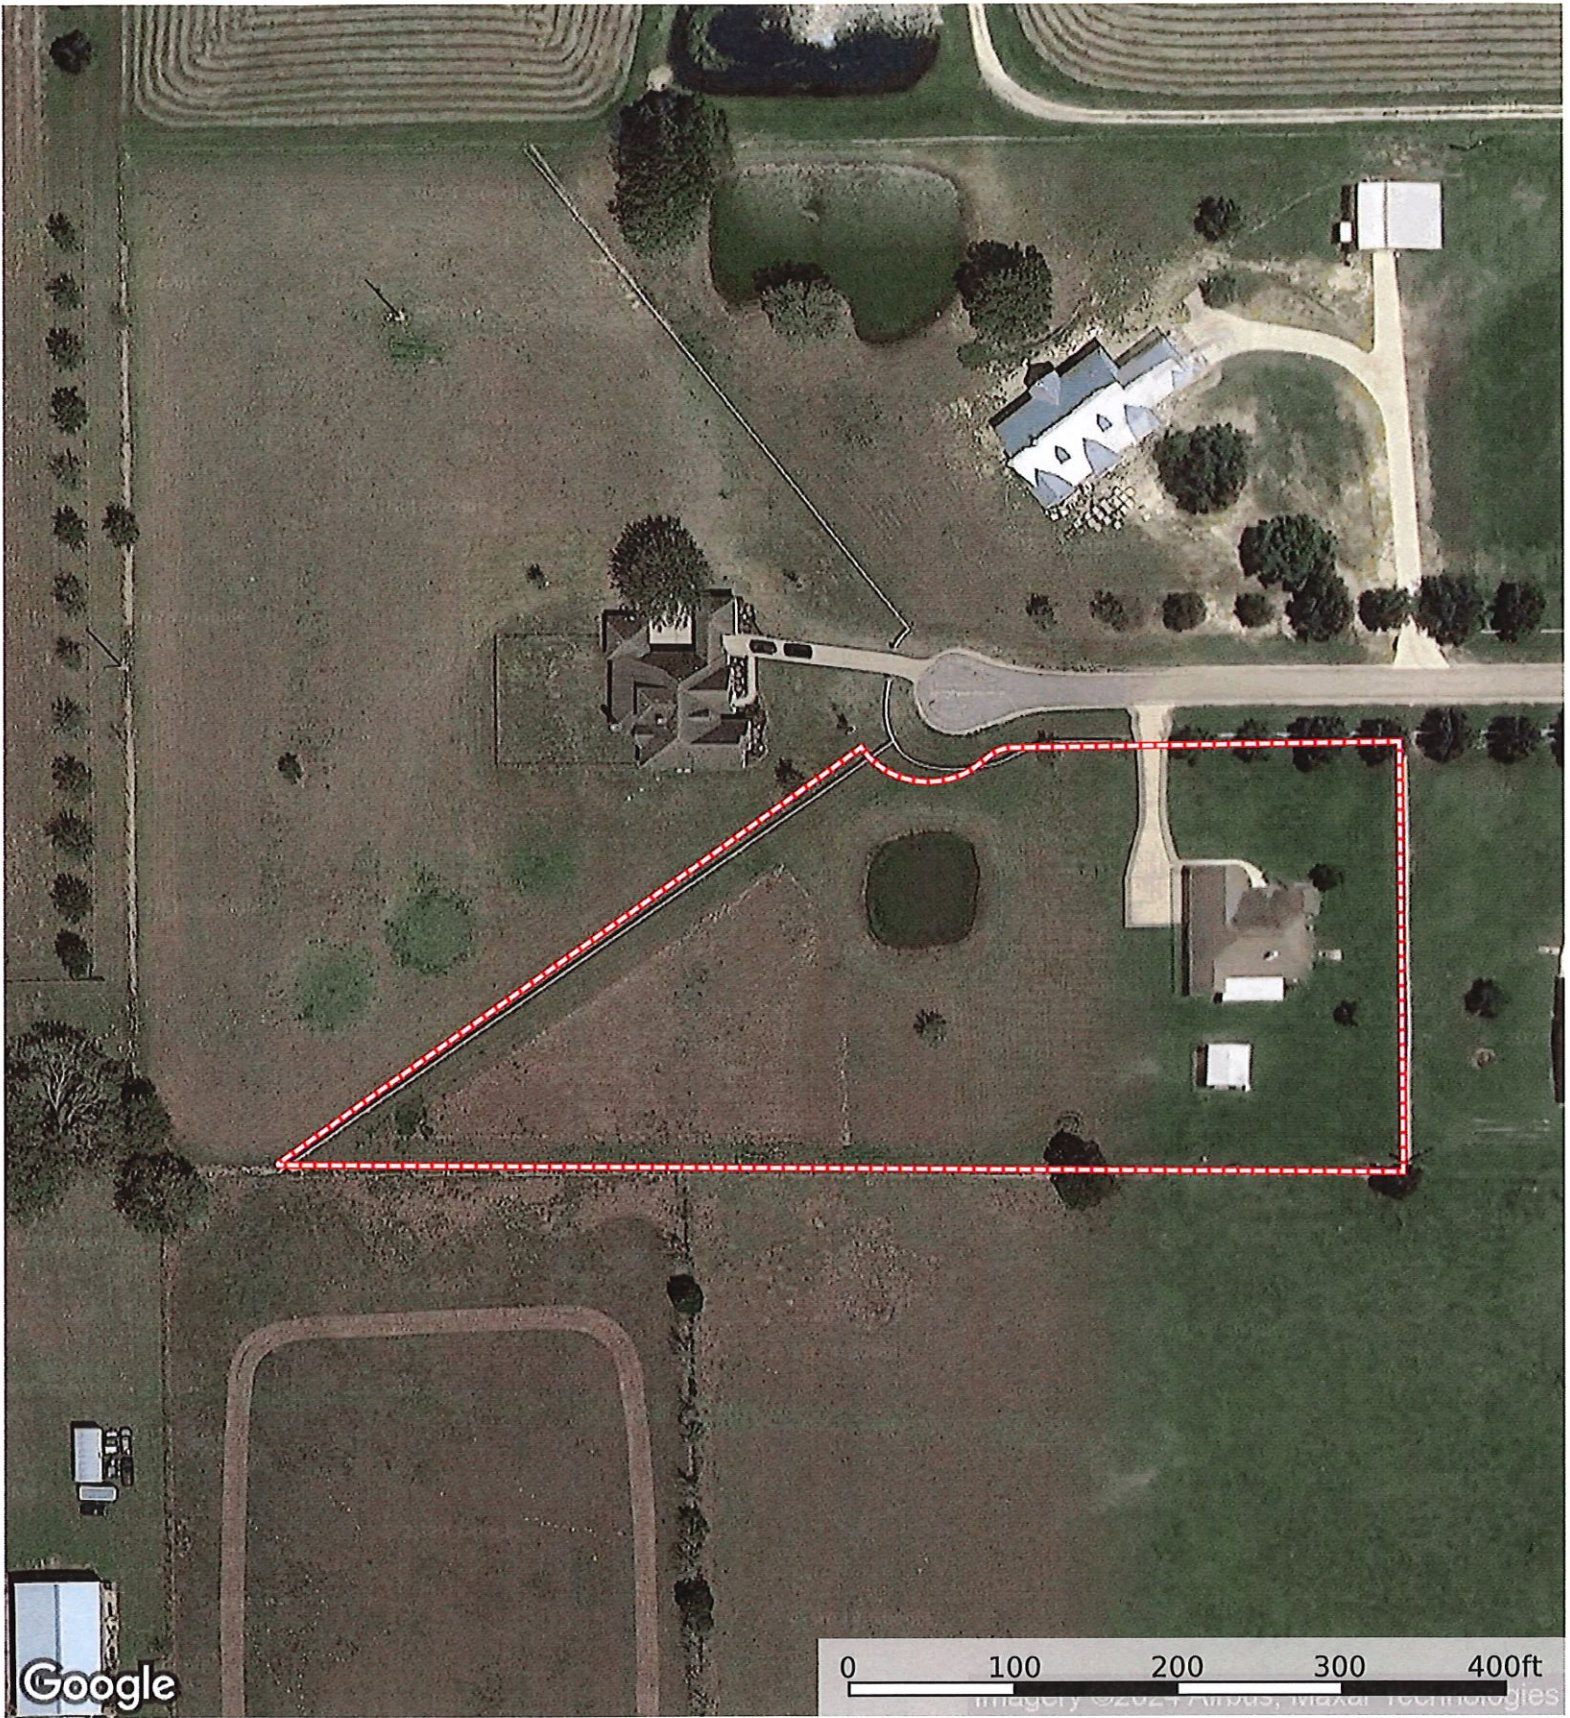

32027 Meadow View Ln  
Waller County, Texas, AC +/-

Boundary

Timothy Phelan  
P: (936) 372-9181

WallerCountyLand.com

P.O. Box 1274, Waller, Texas 77484

The information contained herein was obtained from sources deemed to be reliable. Land ID™ Services makes no warranties or guarantees as to the completeness or accuracy thereof.

32027 Meadow View Ln  
Waller County, Texas, AC +/-

 Boundary