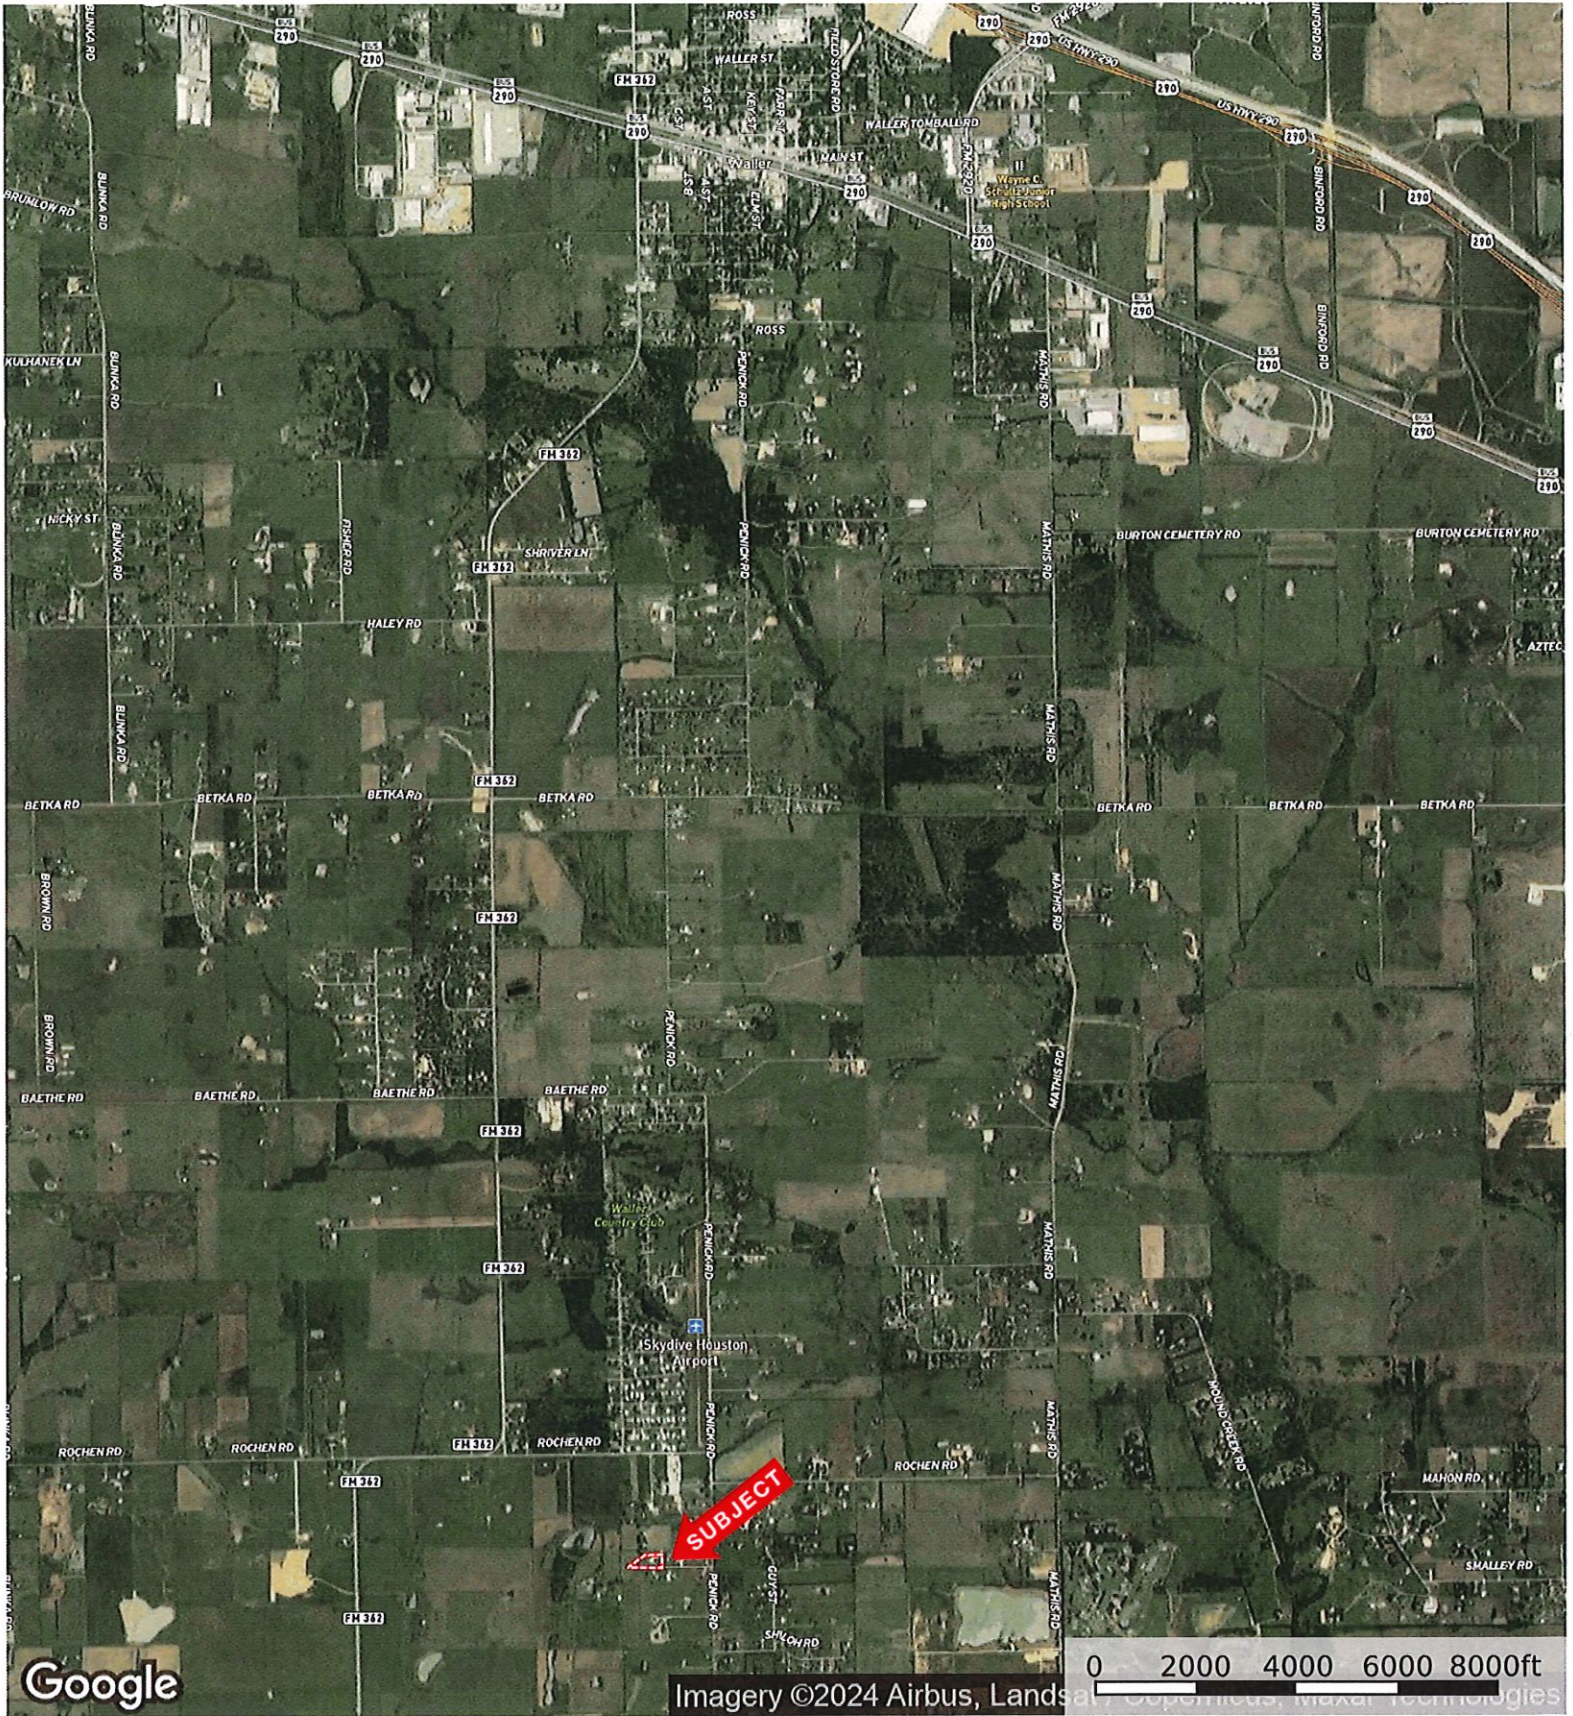

32027 Meadow View Ln  
Waller County, Texas, AC +/-

Boundary

Timothy Phelan  
P: (936) 372-9181

WallerCountyLand.com

P.O. Box 1274, Waller, Texas 77484

The information contained herein was obtained from sources deemed to be reliable. Land ID™ Services makes no warranties or guarantees as to the completeness or accuracy thereof.

32027 Meadow View Ln  
Waller County, Texas, AC +/-

 Boundary