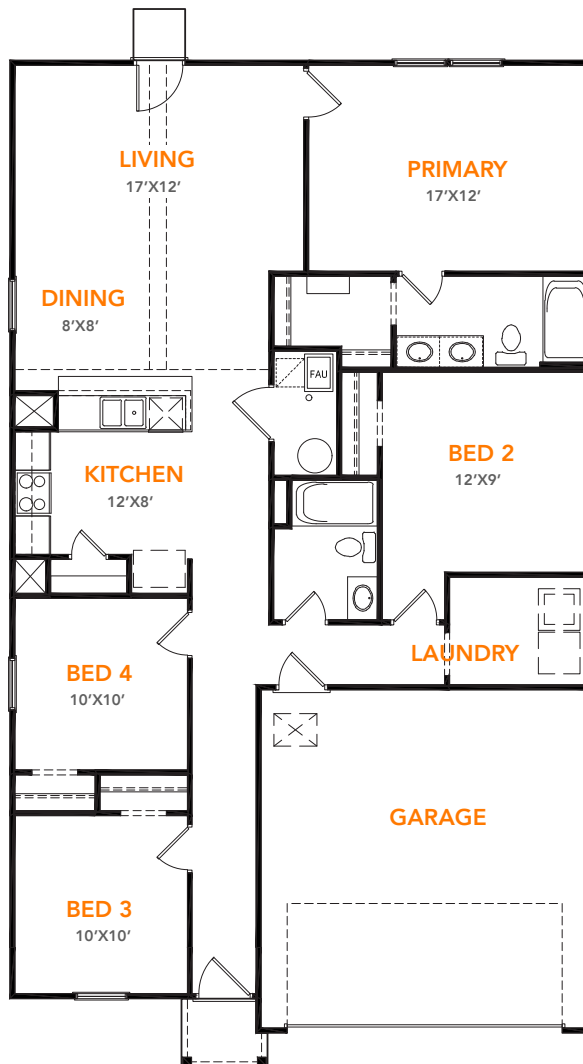

LINCOLN

Elevation A 1

Elevation A 2

Elevation A 3

Elevation B 1

Elevation B 2

Elevation B 3

LINCOLN

One Story
1,510 SQ. FT.
4 Bedrooms / 2 Baths

FIRST FLOOR

NATIONALHOMECORP.COM