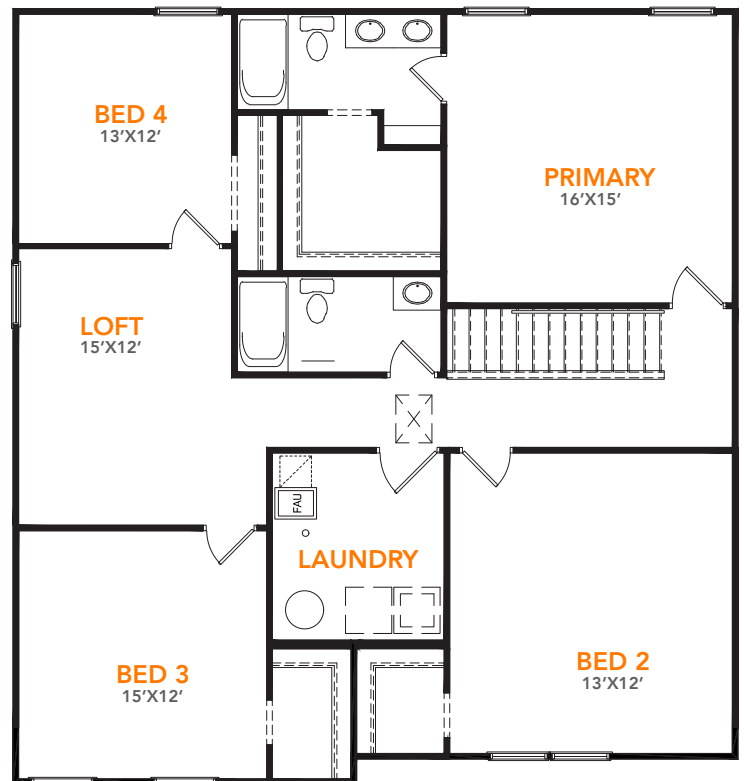

Elevation B 4

NATIONALHOMECORP.COM

Prices, plans, and features are subject to change without notice. All square footage is approximate and varies by elevation. Additional restrictions may apply. See Sales Consultant for details. 7/14/24

JACKSON

Two Story
2,600 SQ. FT.
5 Bedrooms / 3 Baths

FIRST FLOOR

SECOND FLOOR

NATIONALHOMECORP.COM

Prices, plans, and features are subject to change without notice. All square footage is approximate and varies by elevation. Additional restrictions may apply. See Sales Consultant for details. 7/14/24