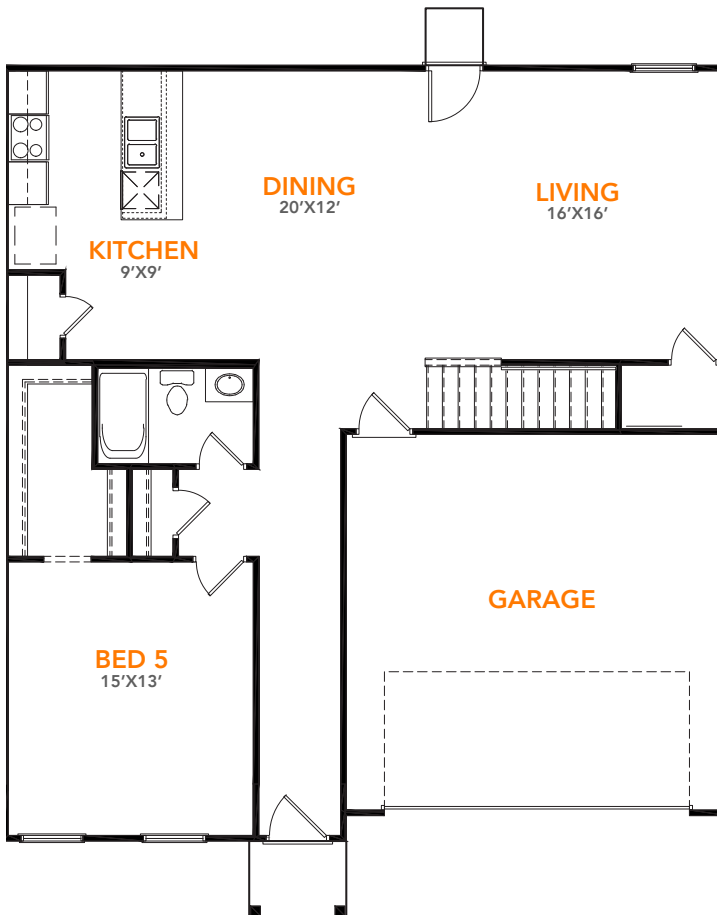

JACKSON

Elevation A 1

Elevation A 2

Elevation A 3

Elevation A 4

Elevation B 1

Elevation B 2

Elevation B 3

Elevation B 4

NATIONALHOMECORP.COM

Prices, plans, and features are subject to change without notice. All square footage is approximate and varies by elevation. Additional restrictions may apply. See Sales Consultant for details. 7/14/24

JACKSON

Two Story
2,600 SQ. FT.
5 Bedrooms / 3 Baths

FIRST FLOOR

SECOND FLOOR

NATIONALHOMECORP.COM

Prices, plans, and features are subject to change without notice. All square footage is approximate and varies by elevation. Additional restrictions may apply. See Sales Consultant for details. 7/14/24