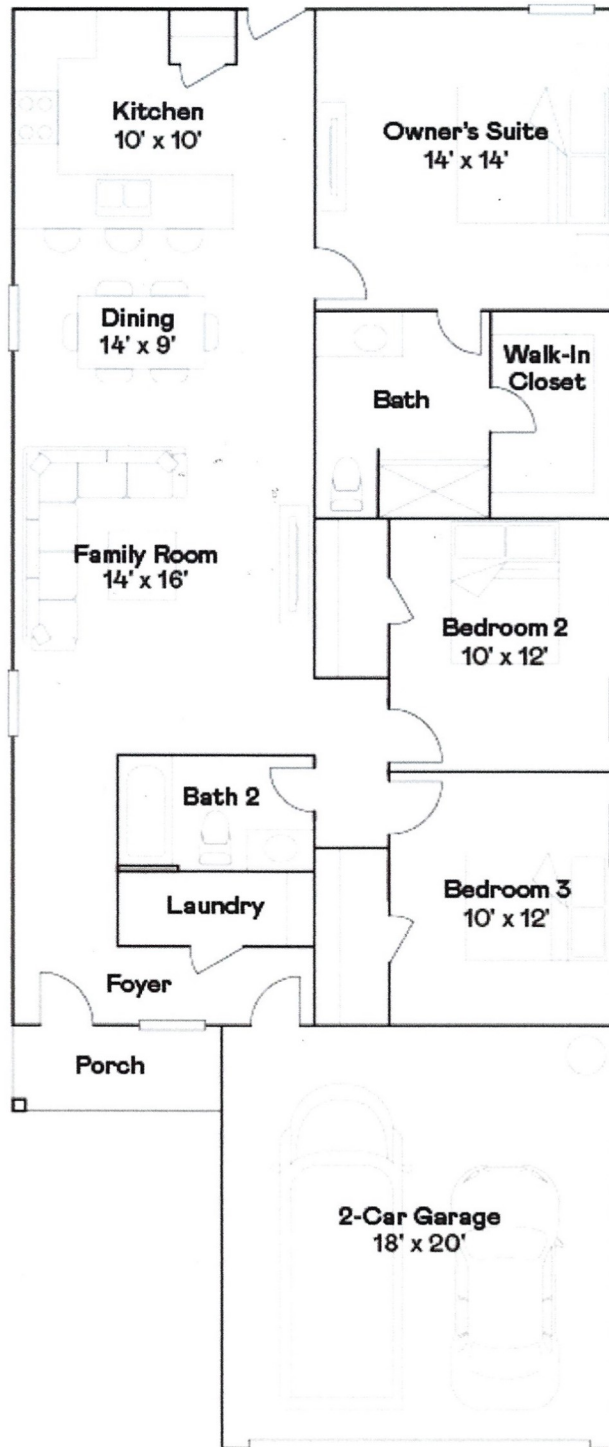

Idlewood

Cottage Collection
1-Sided

1,418 sq ft · Plan 2530

1-story

3 beds · 2 baths · 2 car garage

Starts 06-03-2024
888-671-8175 | Lennar.com

Features, amenities, floor plans, elevations, and designs vary and are subject to changes or substitution without notice. Items shown are artist's renderings and may contain options that are not standard on all models or not included in the purchase price. Availability may vary. Sq. ft./acreage/dimensions is estimated; actual sq. ft./acreage/dimensions will differ. Garage/bay sizes may vary from home to home and may not accommodate all vehicles. This is not an offer in states where prior registration is required. Void where prohibited by law. Copyright © 2023 Lennar Corporation. Lennar, the Lennar logo are U.S. registered service marks or service marks of Lennar Corporation and/or its subsidiaries. 04/24

LENNAR

Idlewood
Cottage Collection
1-Sided

1,418 sq ft · Plan 2530
1-story
3 beds · 2 baths · 2 car garage

Idlewood H1

Idlewood J1

Idlewood K1

Starts 06-03-2024
888-671-8175 | Lennar.com

LENNAR