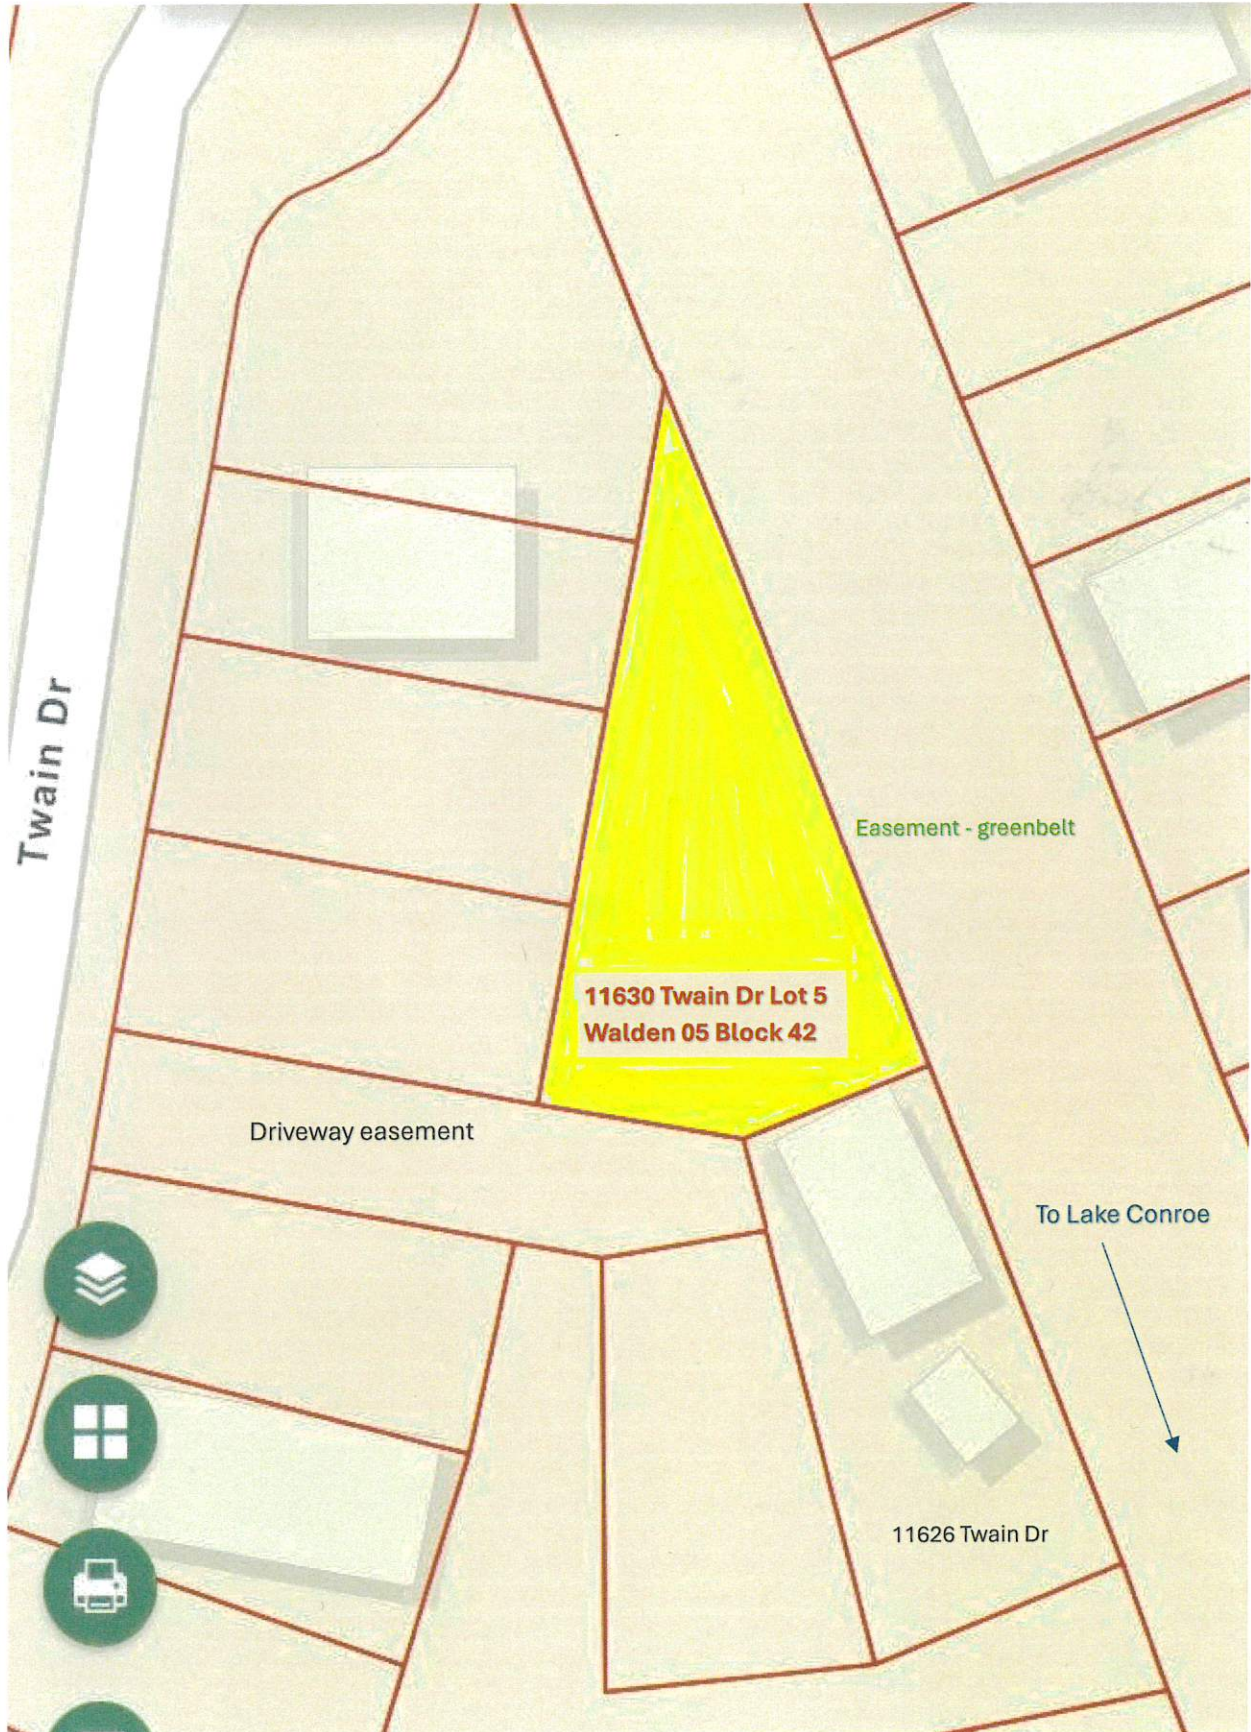

11630 Twain Drive, Montgomery, TX 77356

Legal description: Walden 05, Block 42, Lot 5