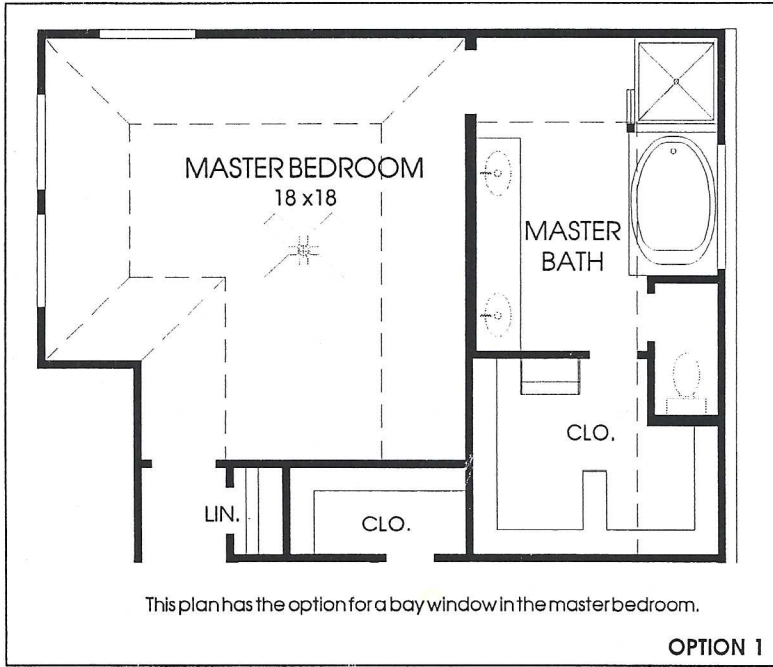

## Plan 2821W

This home contains approximately 2,821 square feet and includes four bedrooms and three baths.

Offered by Jim Gray  
Camelot Realty Group  
713.865.1002  
jimgray@jimgraytexasrealtor.com

Not included: inside keyed deadbolt locks, refrigerators, furnishings, drapery, plants, decorator items and all other personal property being used in model homes. Builder reserves the right to make changes in the plans and specifications, and to substitute material of similar quality. Room dimensions indicate approximate inside area measurements.  
JUNE 2002 © 2002 Perry Homes (P)