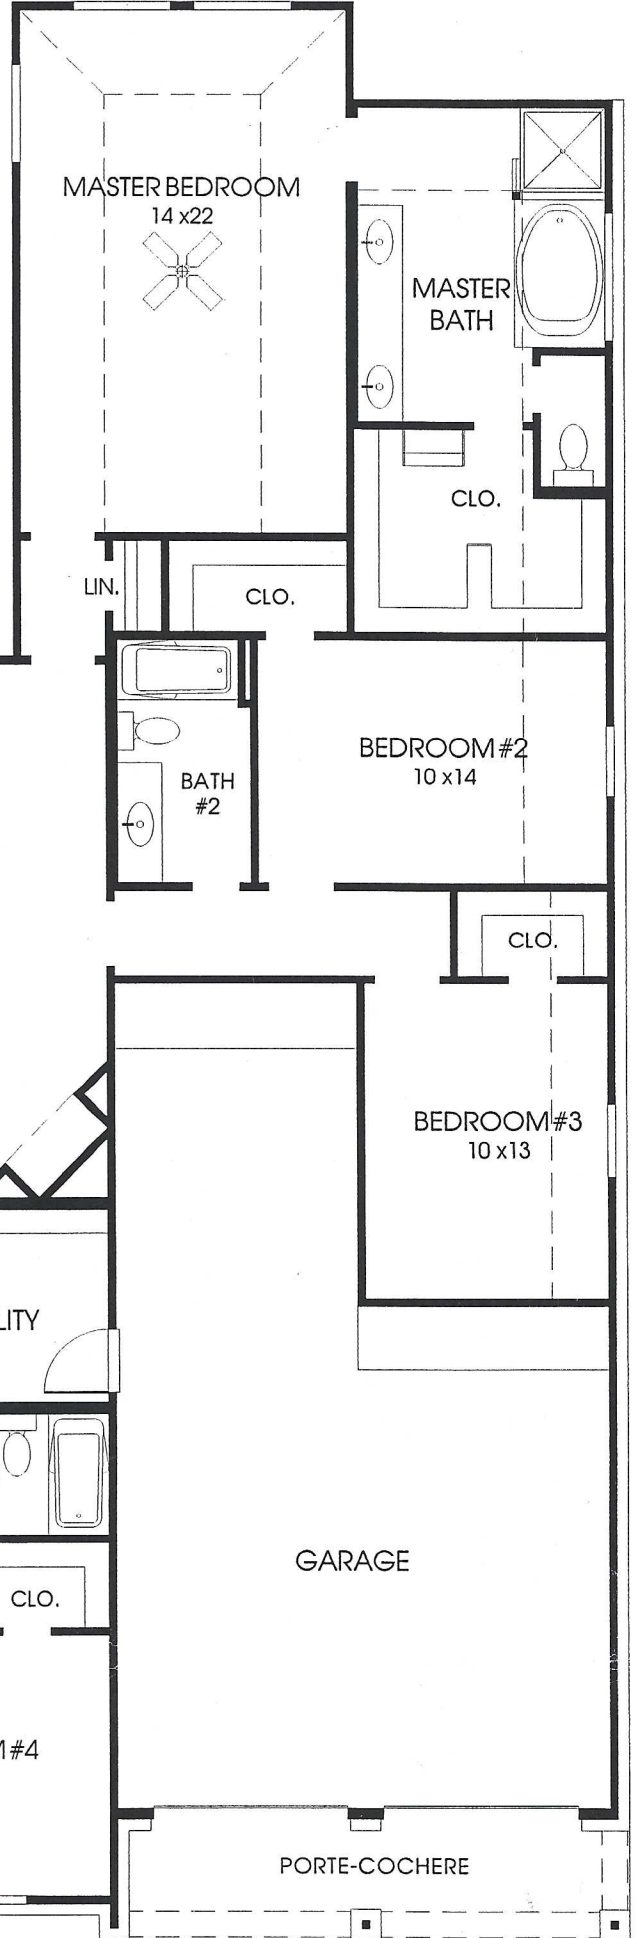

# DESIGNS

## Plan 2821W

This home contains approximately 2,821 square feet and includes four bedrooms and three baths.

Offered by Jim Gray  
Camelot Realty Group  
713.865.1002  
jimgray@jimgraytexasrealtor.com

Not included: inside keyed deadbolt locks, refrigerators, furnishings, drapery, plants, decorator items and all other personal property being used in model homes. Builder reserves the right to make changes in the plans and specifications, and to substitute material of similar quality. Room dimensions indicate approximate inside area measurements.  
JUNE 2002 © 2002 Perry Homes (P)