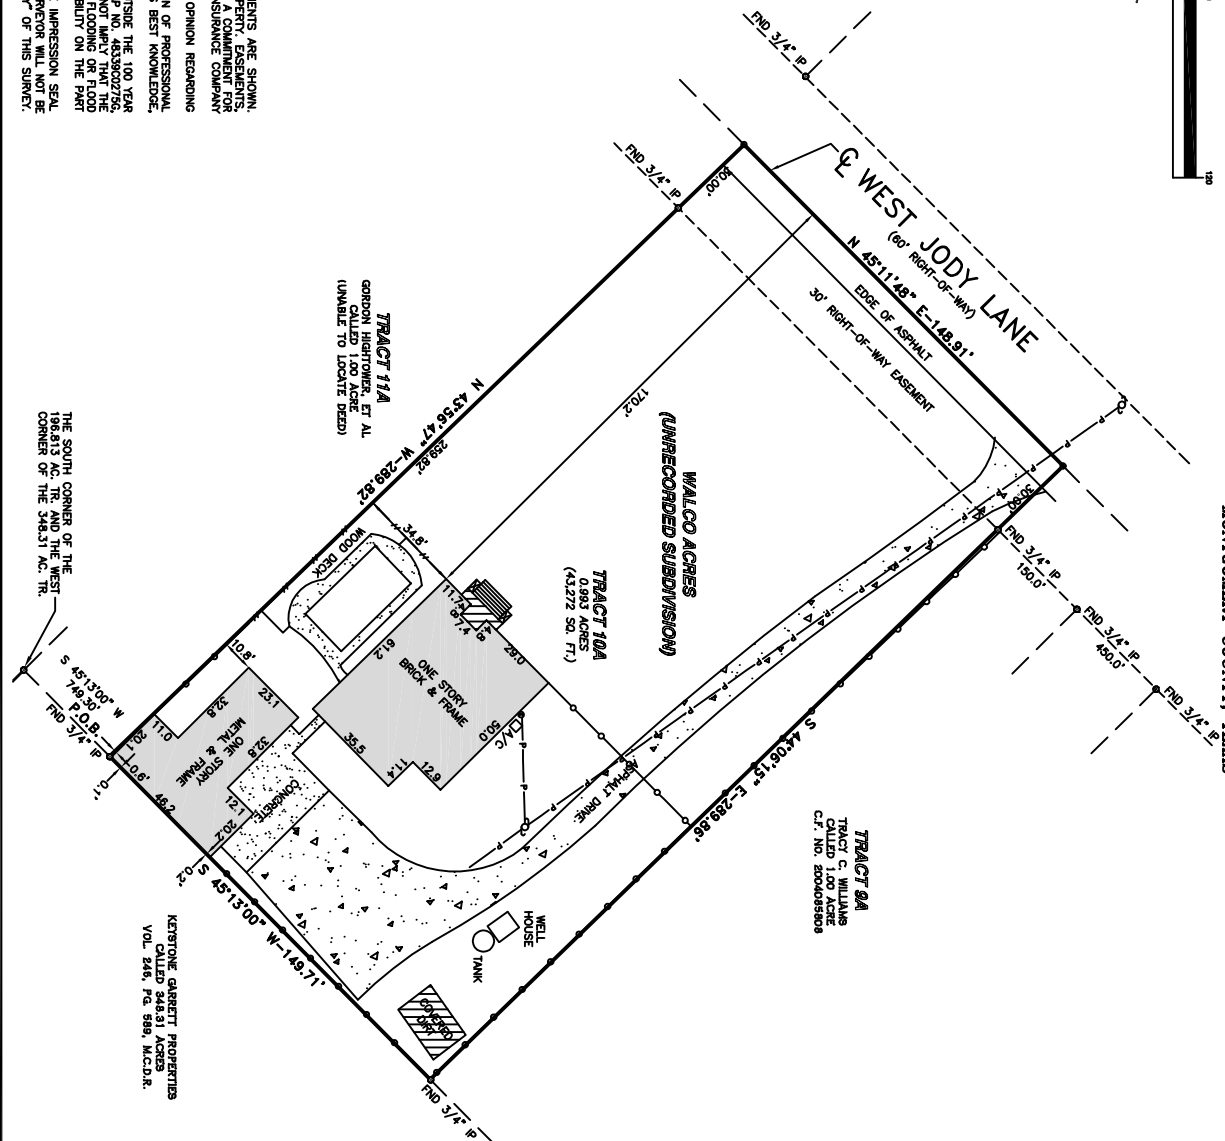

GRAPHIC SCALE

(IN FEET)
1 inch = 30 ft.

WILEY G. VESSEY SURVEY A-585
MONTGOMERY COUNTY, TEXAS

LEGEND:

- ELECTRIC BOX
- CABLE TELEVISION BOX
- WATER METER
- SANITARY SEWER MANHOLE
- STORM SEWER MANHOLE
- TELEPHONE MANHOLE
- ELECTRIC MANHOLE
- SAMPLE WELL
- DRAINAGE WELL
- UNDERGROUND TELEPHONE MARKER
- GAS MARKER
- PRELIME MARKER
- WIRE TIE
- GAS VALVE
- MONITORING WELL
- UTILITY POLE
- TRAFFIC SIGNAL POLE
- TRAFFIC CONTROL BOX
- BENCHMARK
- FILM CODE
- MONTGOMERY COUNTY DEED RECORDS
- MONTGOMERY COUNTY MAP RECORDS
- POINT OF BEGINNING
- SQUARE FEET
- SANITARY SEWER EASEMENT
- SANITARY SEWER EASEMENT
- HOUSING LIGHTING & POWER EASEMENT
- UTILITY EASEMENT
- OVERHEAD UTILITY LINES
- CHAIN LINK FENCE
- WOOD FENCE
- WROUGHT IRON FENCE

ANCHORED PROPERTIES I, LLC

LAND TITLE SURVEY

PURCHASER: ROBERT WILLIAMSON AND SHEILEY WILLIAMSON
LENDER: N/A
PROPERTY ADDRESS: 15308 WEST JODY LANE
CONROE, TEXAS 77308

ALL THAT CERTAIN 0.9893 ACRE (43,272 SQUARE FOOT) TRACT OR PARCEL OF LAND SITUATED IN THE WILEY G. VESSEY SURVEY A-585, MONTGOMERY COUNTY, TEXAS.
(SEE ATTACHED METES AND BOUNDS DESCRIPTION)

PICKERING & ASSOCIATES
PROFESSIONAL LAND SURVEYORS, LLC

Firm Registration No. 10165200
7702 Pin Oak Street
Montgomery, Texas 77316
Phone: (936) 447-4703
Mobile: (281) 804-0785
pickering@hottmail.com

Copyright 2017

METES AND BOUNDS DESCRIPTION