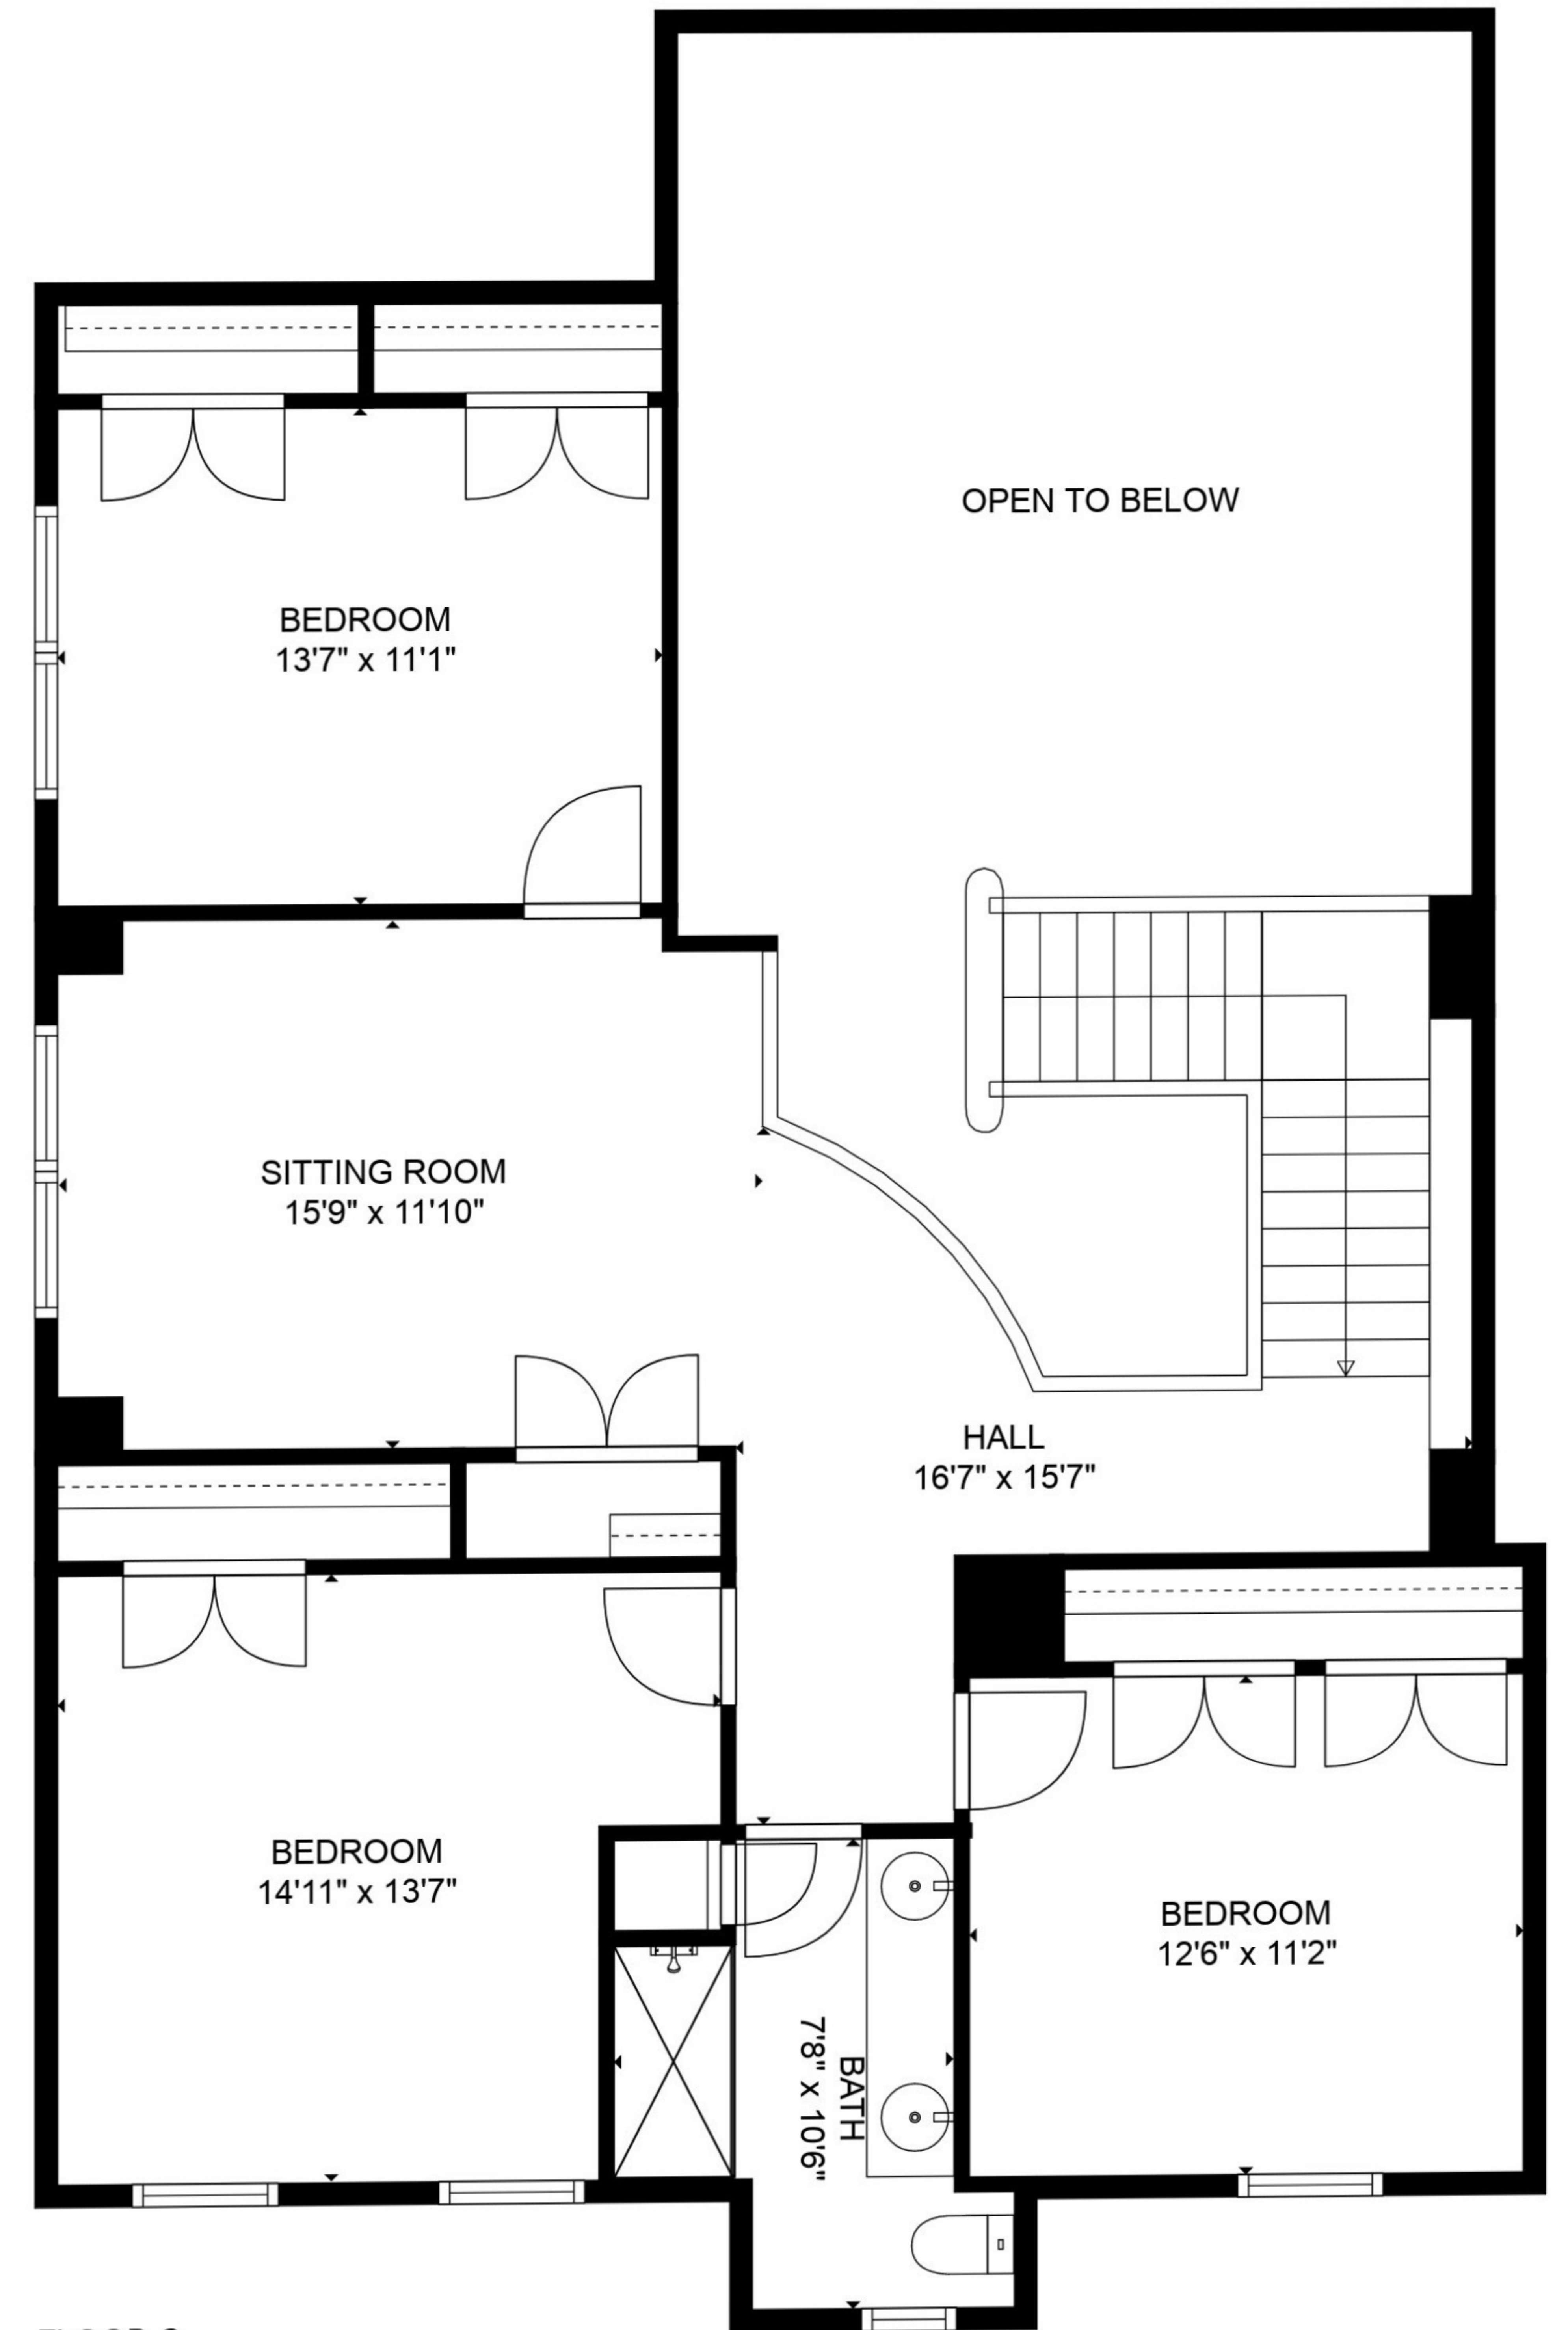

FLOOR 1

FLOOR 2

TOTAL: 3028 sq. ft
 FLOOR 1: 1961 sq. ft, FLOOR 2: 1067 sq. ft
 EXCLUDED AREAS: FIREPLACE: 15 sq. ft, OPEN TO BELOW: 412 sq. ft