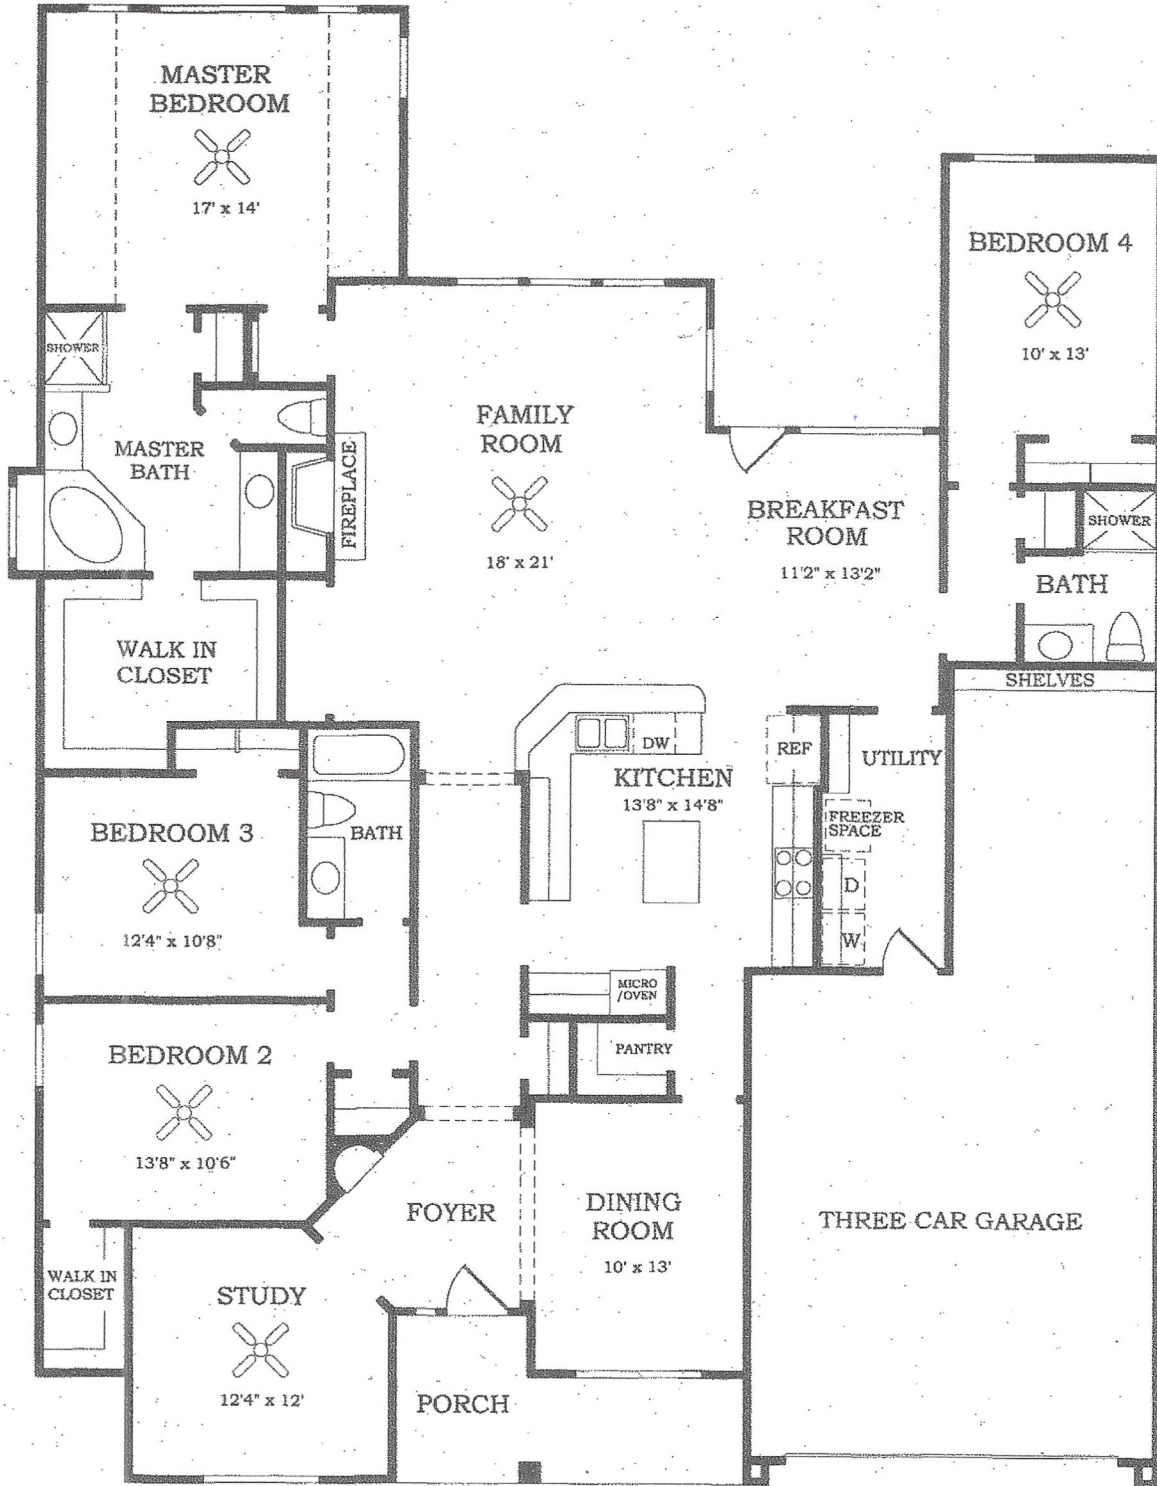

The Denison

MODEL #3200

FOUR BEDROOMS, THREE BATHS, COVERED FRONT PORCH, ENTRY FOYER WITH LIGHTED ART NICHE AND ARCHES LEADING INTO OPEN FAMILY ROOM, FORMAL DINING ROOM, STUDY WITH FRENCH DOORS, KITCHEN WITH ISLAND WORK AREA AND COUNTER BAR. APPROXIMATELY 2699 SQ. FT.