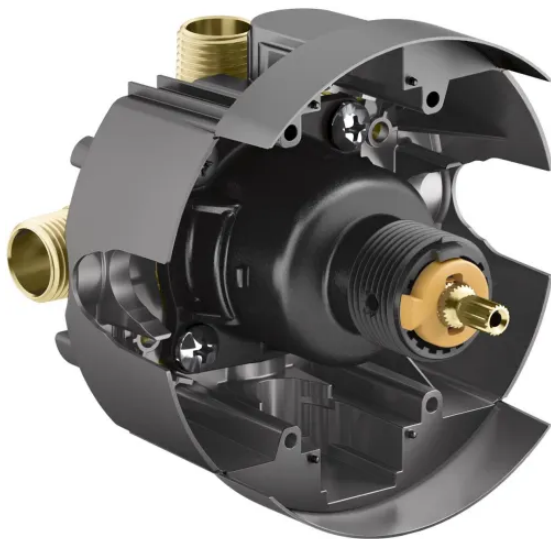

Qty: 1

Finish: Vibrant Brushed Moderne Brass

Kohler K-TS23503-4-2MB

Parallel Shower Only Trim Package with 2.5 GPM Single Function Shower Head

Qty: 1

Finish: Vibrant Brushed Moderne Brass

Kohler K-8304-K-NA