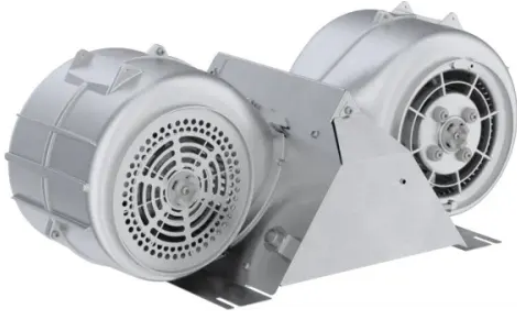

Thermador T30IR905SP

Freedom 30 Inch Wide 16.8 Cu. Ft. Energy Star Rated Column Refrigerator with WIFI

Qty: 1

Finish: Panel Ready

Thermador PR36HNDL20

36" Professional Series Handle

Qty: 2

Finish: Stainless Steel

Thermador TFL30IR800

30" Flat Stainless Steel Panel

Qty: 2

Finish: Stainless Steel

Thermador T30IF905SP

Freedom 30 Inch Wide 15.8 Cu. Ft. Capacity Energy Star Rated Column Freezer

Qty: 1

Finish: Panel Ready

Thermador PODMC301W

Professional Series 30 Inch Wide 6.1 Cu. Ft. Combination Electric Oven with Speed Oven

Qty: 1

Finish: Stainless Steel

Thermador PRG486WDH

Pro Harmony® 48 Inch Wide 4.6 Cu. Ft. Slide In Gas Range with 6 Burners and Griddle

Professional Series 48 Inch Wide Custom Insert Range Hood

Qty: 1

Finish: Stainless Steel

Thermador VTN2FZ

1000 CFM Integral Blower

Qty: 1

Finish: Stainless Steel

Thor Kitchen TRF3602