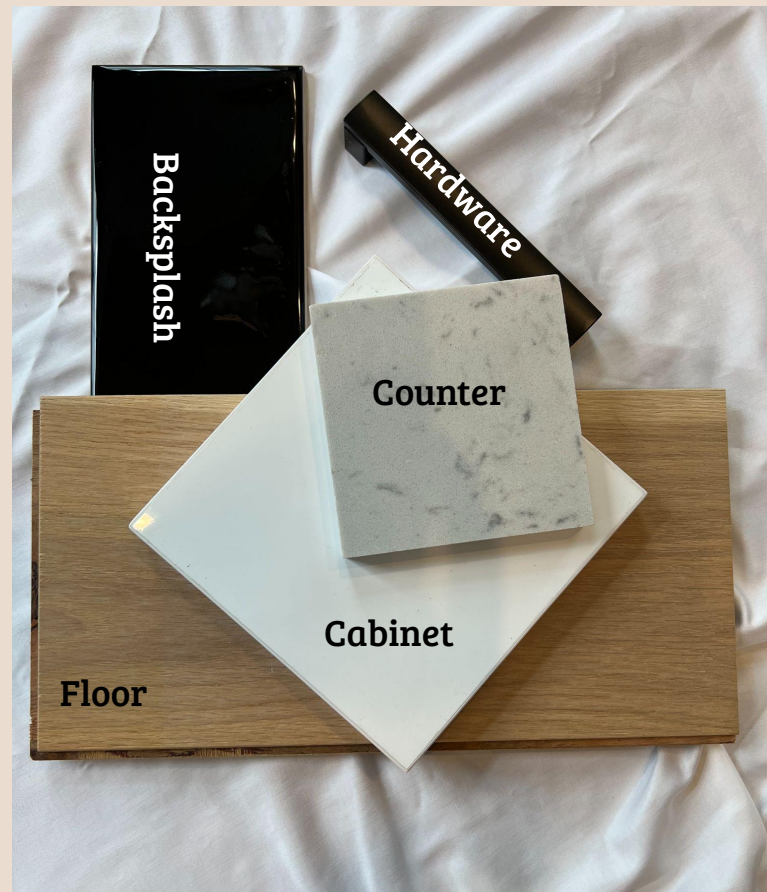

The Emma

A modern take on the farmhouse aesthetic with black and white schemes and wooden accents.

The Emma

Kitchen

The Emma

Primary Bathroom

The Duke

An elegant mid-century with clean lines and a medium to dark color scheme.

The Duke

Kitchen

The Duke

Primary Bathroom

The Beau

An industrial, masculine look with rustic finishes and a dark, modern feel.

The Beau

Kitchen

The Beau

Primary Bathroom

The Nadine

A light, modern, bohemian feel with warm tones and linen textures.

The Nadine

Kitchen

The Nadine

Primary Bathroom