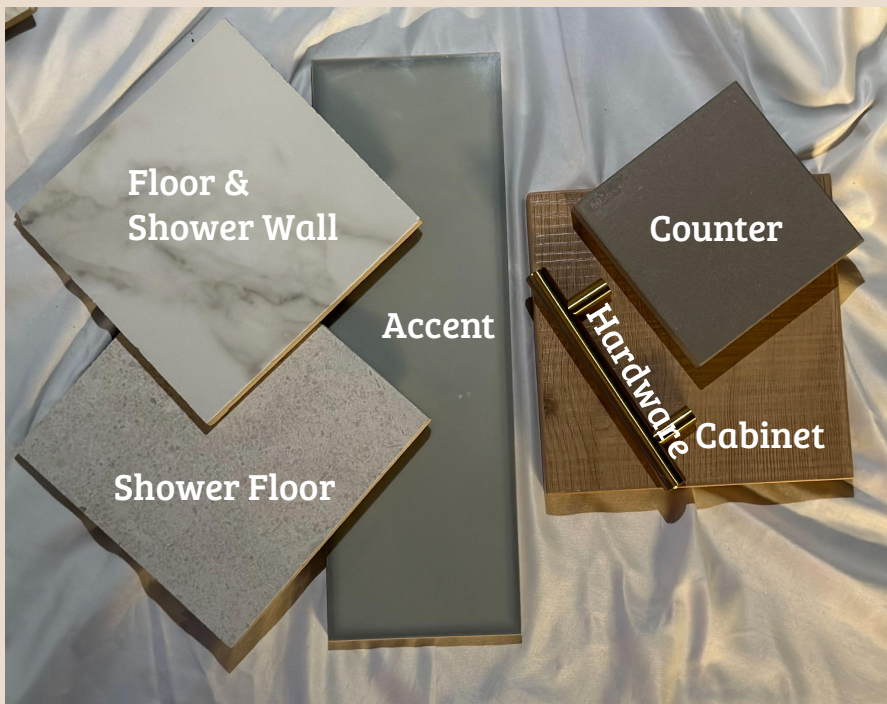

The Emma

A modern take on the farmhouse aesthetic with black and white schemes and wooden accents.

The Emma

Kitchen

The Emma

Primary Bathroom

The Duke

An elegant mid-century with clean lines and a medium to dark color scheme.

The Duke

Kitchen

The Duke

Primary Bathroom

The Beau

An industrial, masculine look with rustic finishes and a dark, modern feel.

The Beau

Kitchen

The Beau

Primary Bathroom

The Nadine

A light, modern, bohemian feel with warm tones and linen textures.

The Nadine

Kitchen

The Nadine

Primary Bathroom

The Justine

A modern twist on french country with light blue hues, marble looks, and light wood tones.

The Justine

Kitchen

The Justine

Primary Bathroom

EST. 2021

YALE HEIGHTS