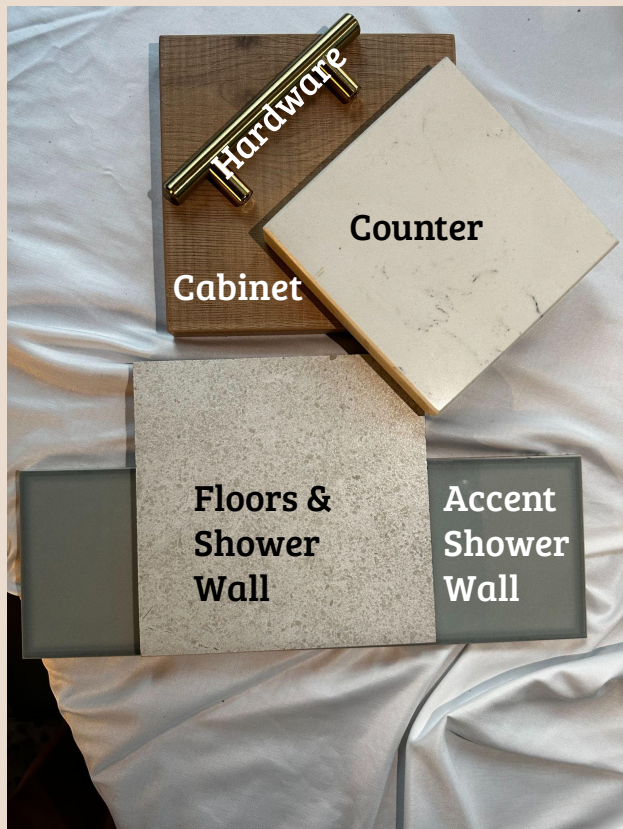

The Emma

A modern take on the farmhouse aesthetic with black and white schemes and wooden accents.

The Emma

Kitchen

The Emma

Primary Bathroom

The Duke

An elegant mid-century with clean lines and a medium to dark color scheme.

The Duke

Kitchen

The Duke

Primary Bathroom

The Beau

An industrial, masculine look with rustic finishes and a dark, modern feel.

The Beau

Kitchen

The Beau

Primary Bathroom

The Nadine

A light, modern, bohemian feel with warm tones and linen textures.

The Nadine

Kitchen

The Nadine

Primary Bathroom

The Justine

A modern twist on french country with light blue hues, marble looks, and light wood tones.

The Justine

Kitchen

The Justine

Primary Bathroom

EST. 2021

YALE HEIGHTS