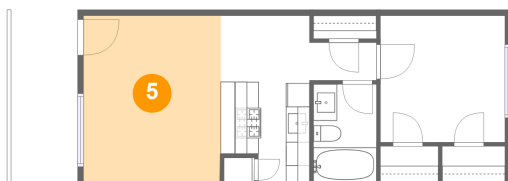

5 Floor 1 - Living Room

Dimensions: 11'7" x 14'0"
Area: 162 sq. ft
Counted as living area: Yes

Heated: Yes
Finished: Yes
Enclosed: Yes
Contiguous: Yes
Permitted: Yes
Wet space: No
Addition: No
Conversion: No