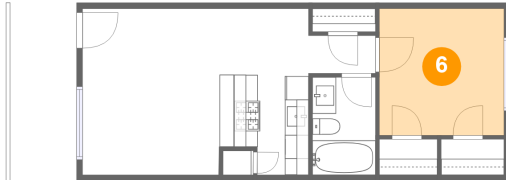

Home report

1328 Bomar Street, Houston, Texas 77006, United States, #8

6 Floor 1 - Bedroom

Dimensions: 10'5" x 10'8"
Area: 112 sq. ft
Counted as living area: Yes

Heated: Yes
Finished: Yes
Enclosed: Yes
Contiguous: Yes
Permitted: Yes
Wet space: No
Addition: No
Conversion: No