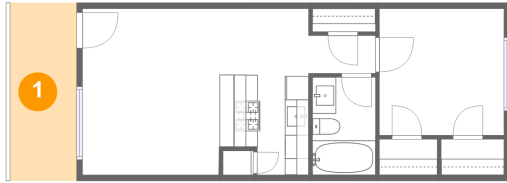

## Room dimensions

Floor 1

Total sqft: 583 Living area: 499

#		Dimensions	sqft	Counted as living area
1	Porch	5'7" x 15'0"	84 sq. ft	No
2	Bath	5'4" x 8'3"	44 sq. ft	Yes
3	Kitchen	7'6" x 14'0"	97 sq. ft	Yes
4	Hall	5'8" x 3'2"	18 sq. ft	Yes
5	Living Room	11'7" x 14'0"	162 sq. ft	Yes
6	Bedroom	10'5" x 10'8"	112 sq. ft	Yes

## 1 Floor 1 - Porch

Dimensions: 5'7" x 15'0"  
Area: 84 sq. ft  
Counted as living area: No

Heated: No  
Finished: Yes  
Enclosed: No  
Contiguous: Yes  
Permitted: Yes  
Wet space: No  
Addition: No  
Conversion: No