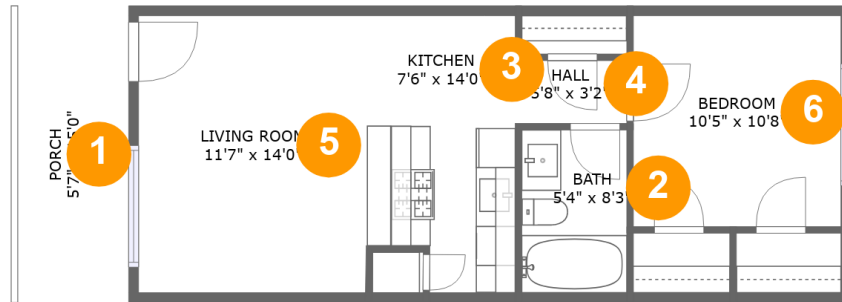

Home report

1328 Bomar Street, Houston, Texas 77006, United States, #8

Room dimensions

Floor 1

Total sqft: 583 Living area: 499

#		Dimensions	sqft	Counted as living area
1	Porch	5'7" x 15'0"	84 sq. ft	No
2	Bath	5'4" x 8'3"	44 sq. ft	Yes
3	Kitchen	7'6" x 14'0"	97 sq. ft	Yes
4	Hall	5'8" x 3'2"	18 sq. ft	Yes
5	Living Room	11'7" x 14'0"	162 sq. ft	Yes
6	Bedroom	10'5" x 10'8"	112 sq. ft	Yes