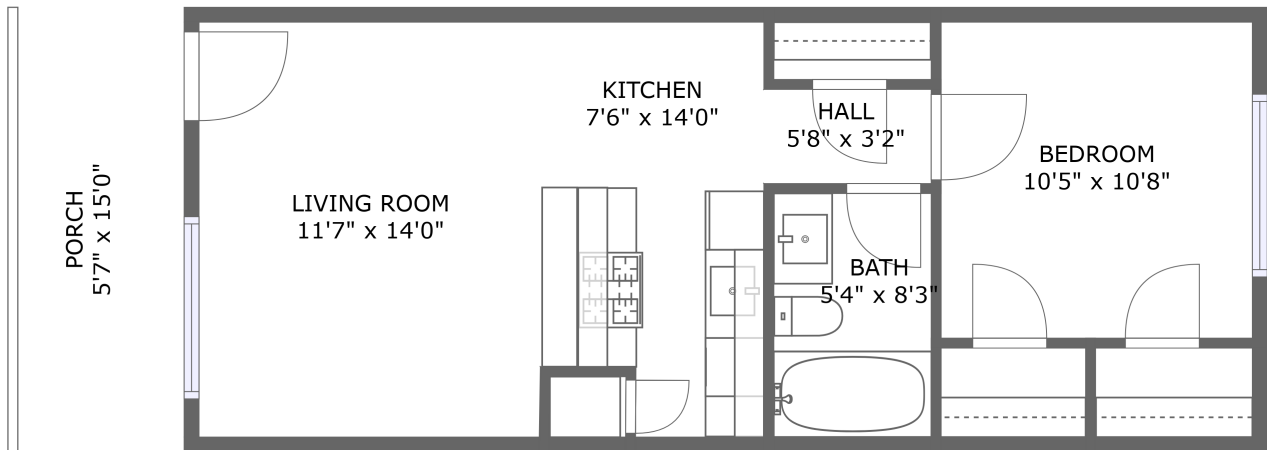

Home report

1328 Bomar Street, Houston, Texas 77006, United States, #8

FLOOR 1

Property summary

 **0** Garages

 **1** Bedrooms

 **1** Bathrooms

 **0** Half baths

 **1** Floors

 **499** Gross living area sqft

 **583** Total sqft

## 1 Floor 1 - Porch

Dimensions: 5'7" x 15'0"  
Area: 84 sq. ft  
Counted as living area: No

Heated: No  
Finished: Yes  
Enclosed: No  
Contiguous: Yes  
Permitted: Yes  
Wet space: No  
Addition: No  
Conversion: No

### 4 Floor 1 - Hall

Dimensions: 5'8" x 3'2"  
Area: 18 sq. ft  
Counted as living area: Yes

Heated: Yes  
Finished: Yes  
Enclosed: Yes  
Contiguous: Yes  
Permitted: Yes  
Wet space: No  
Addition: No  
Conversion: No