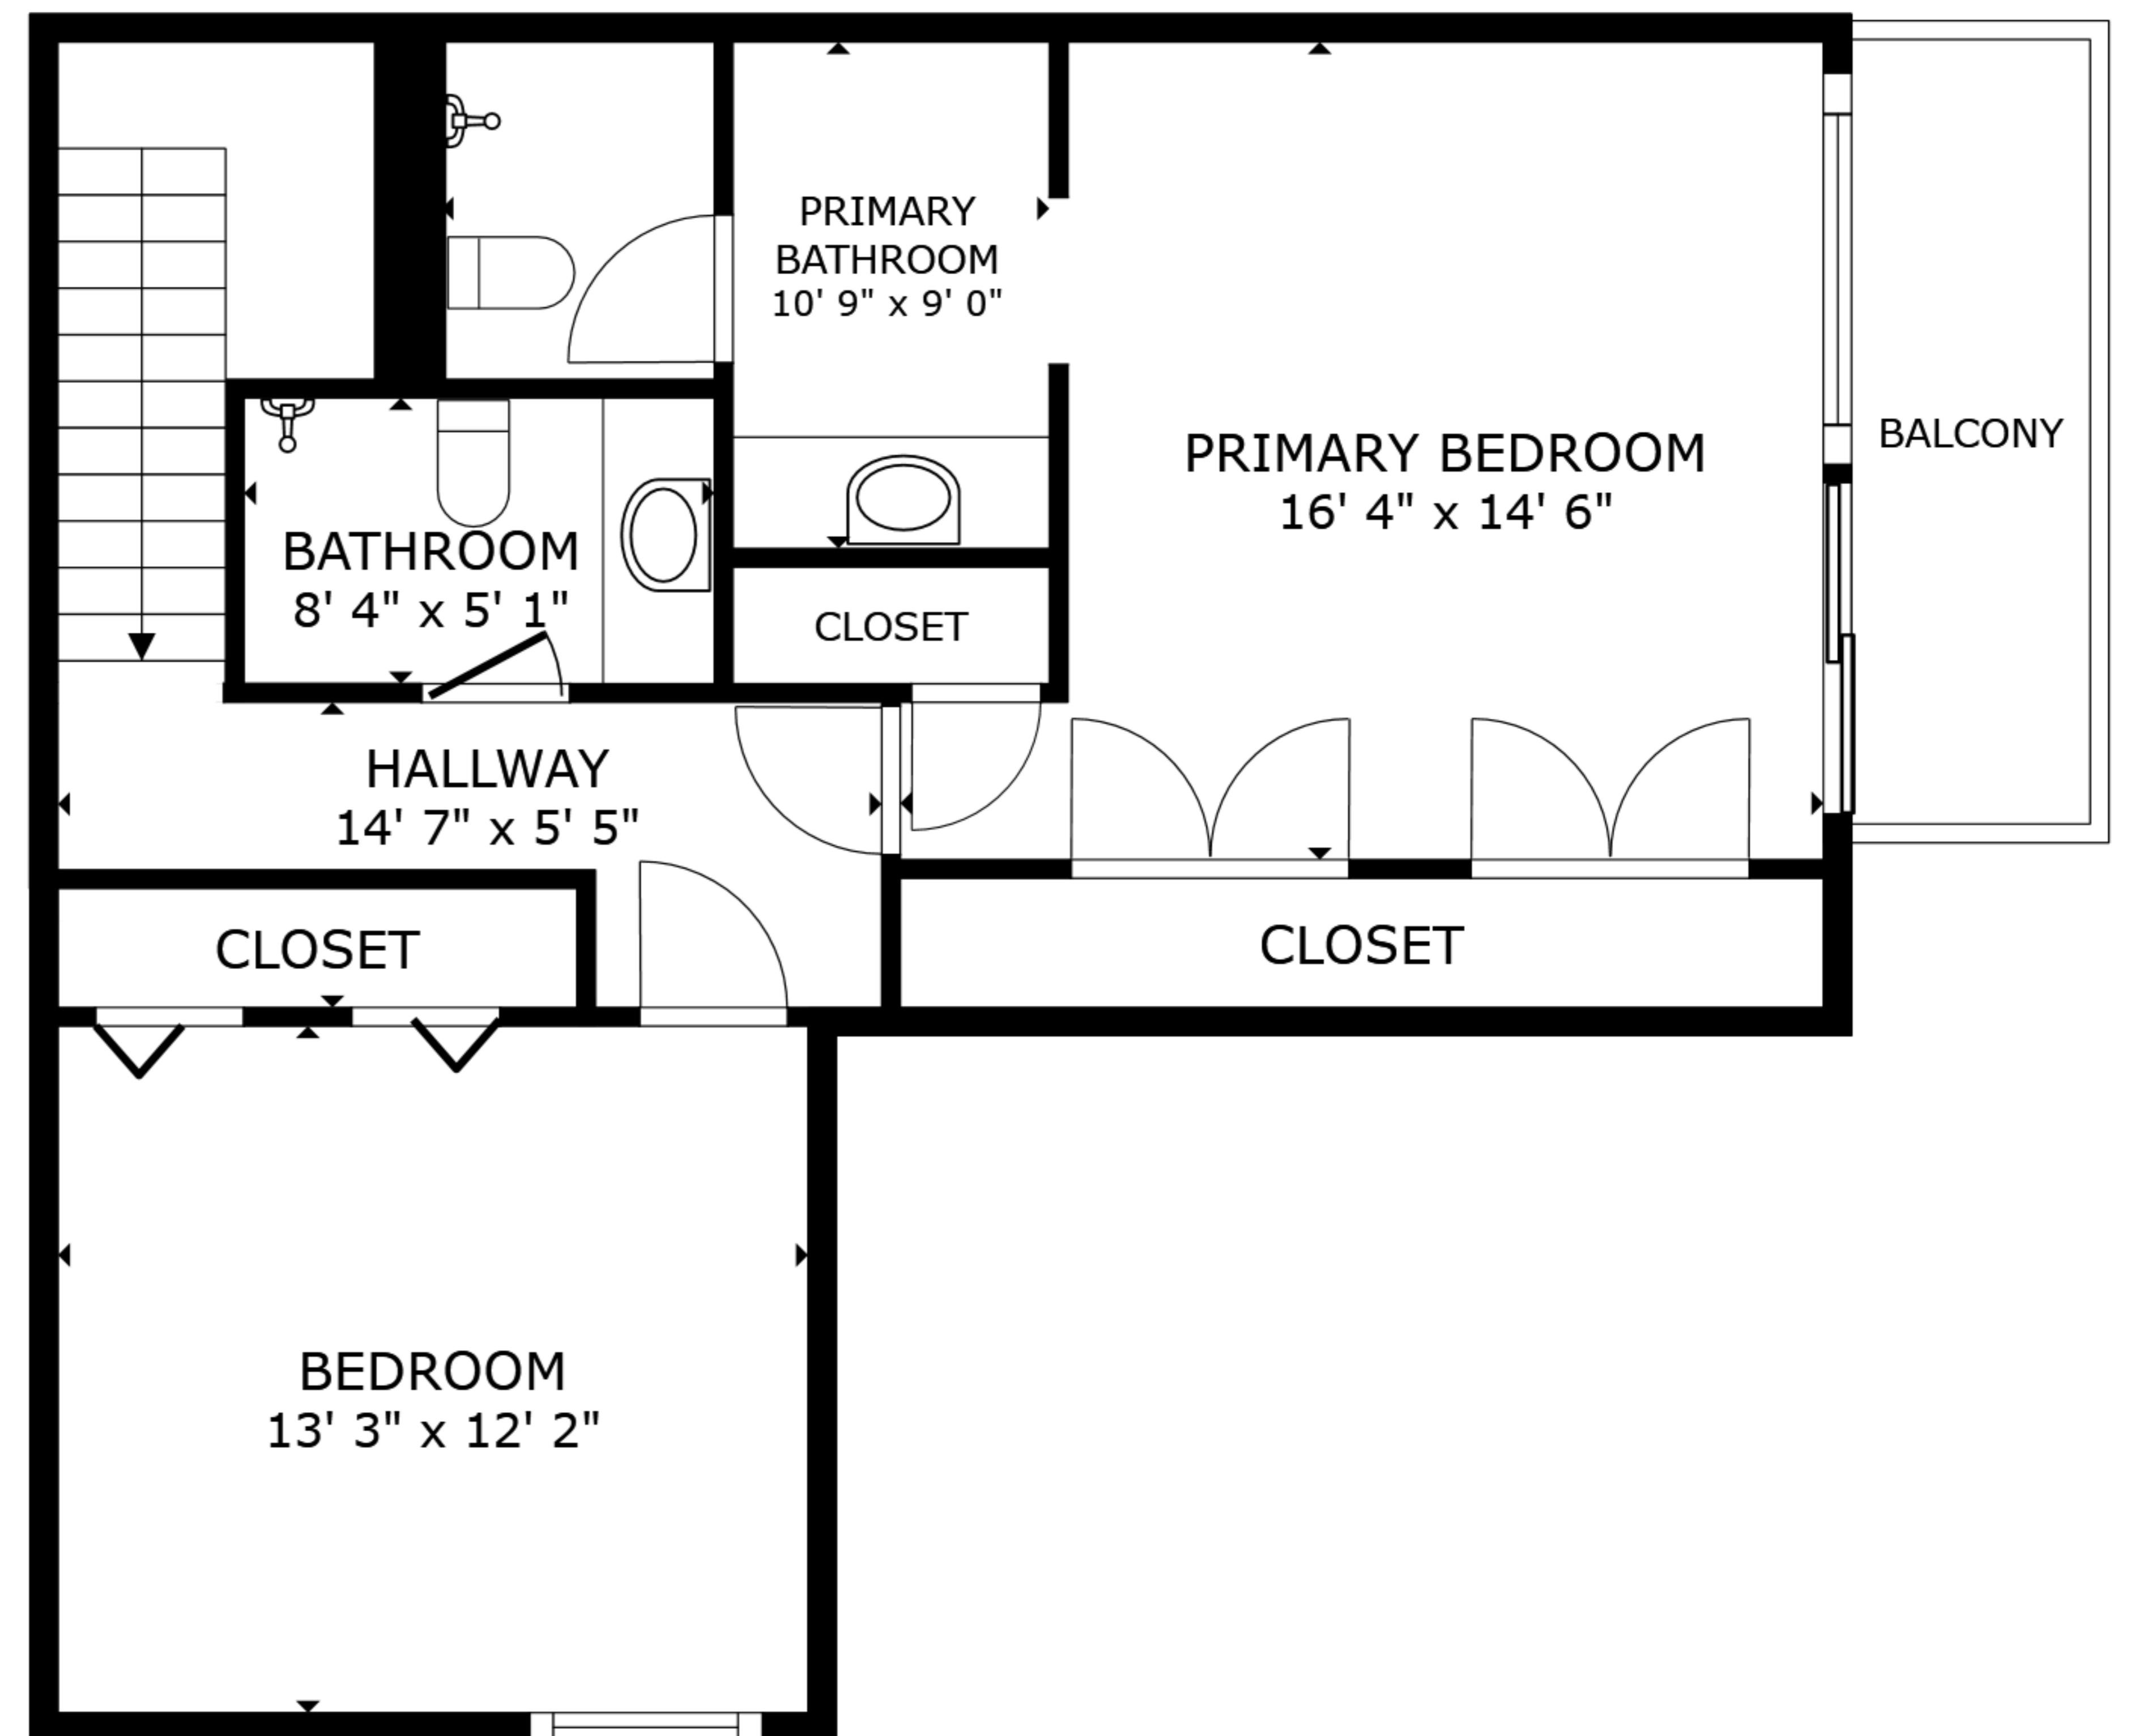

FLOOR 1

FLOOR 2

GROSS INTERNAL AREA
 FLOOR 1 751 sq.ft. FLOOR 2 699 sq.ft.
 EXCLUDED AREAS : BALCONY 59 sq.ft.
 TOTAL : 1,450 sq.ft.

SIZES AND DIMENSIONS ARE APPROXIMATE, ACTUAL MAY VARY.