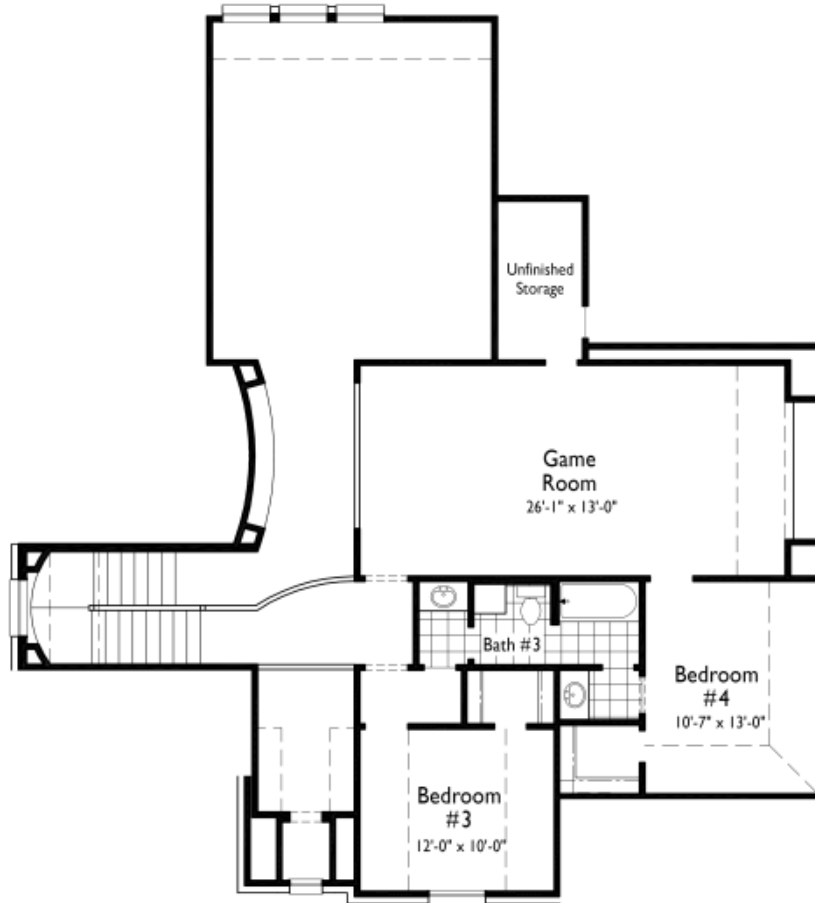

# 248H Plan in Star Trail: 65ft. lots

Starting at 4 Bedrooms | 3 Bathrooms | 3,565 sq ft

247H (A)  
03/15/2021

First floor

247H (A)  
03/15/2021

Second floor

# Selected Options

## First floor

- Planning
- Fireplace (at Family Room)

## Second floor