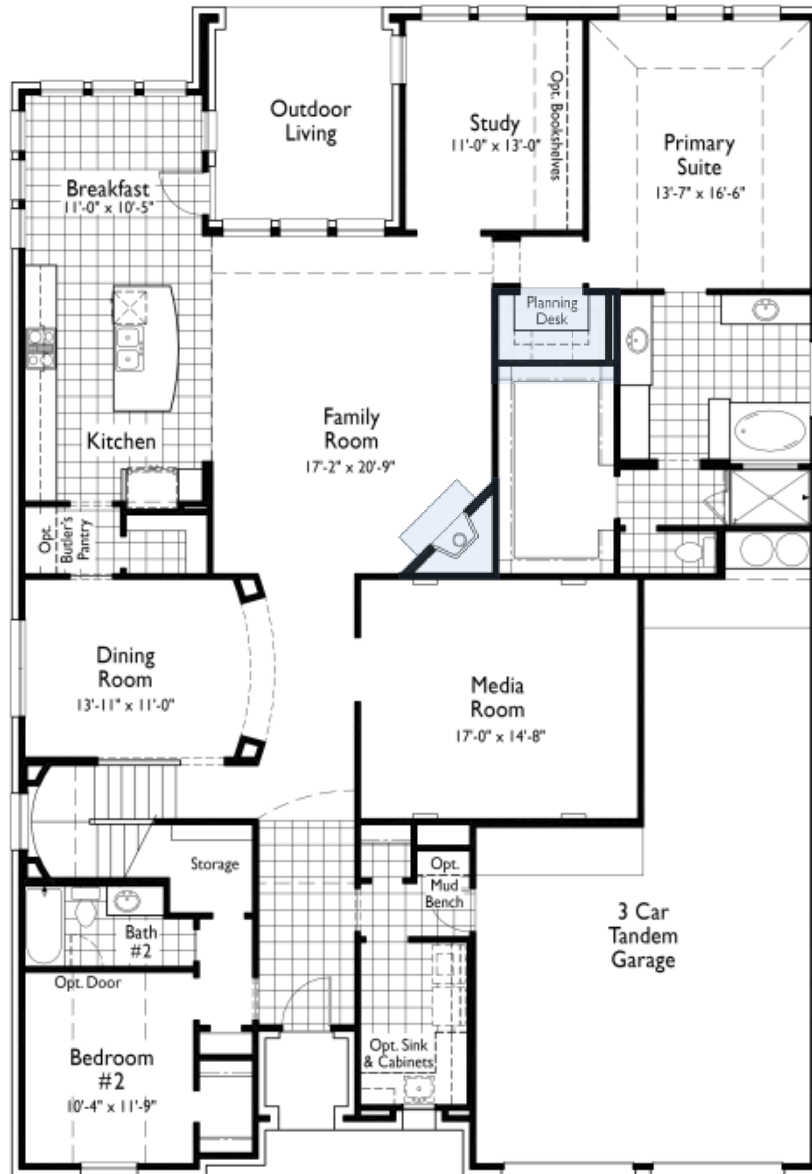

# 248H Plan in Star Trail: 65ft. lots

Starting at 4 Bedrooms | 3 Bathrooms | 3,565 sq ft

247H (A)  
03/15/2021

First floor

247H (A)  
03/15/2021

Second floor

# Selected Options

## First floor

- Planning
- Fireplace (at Family Room)

## Second floor