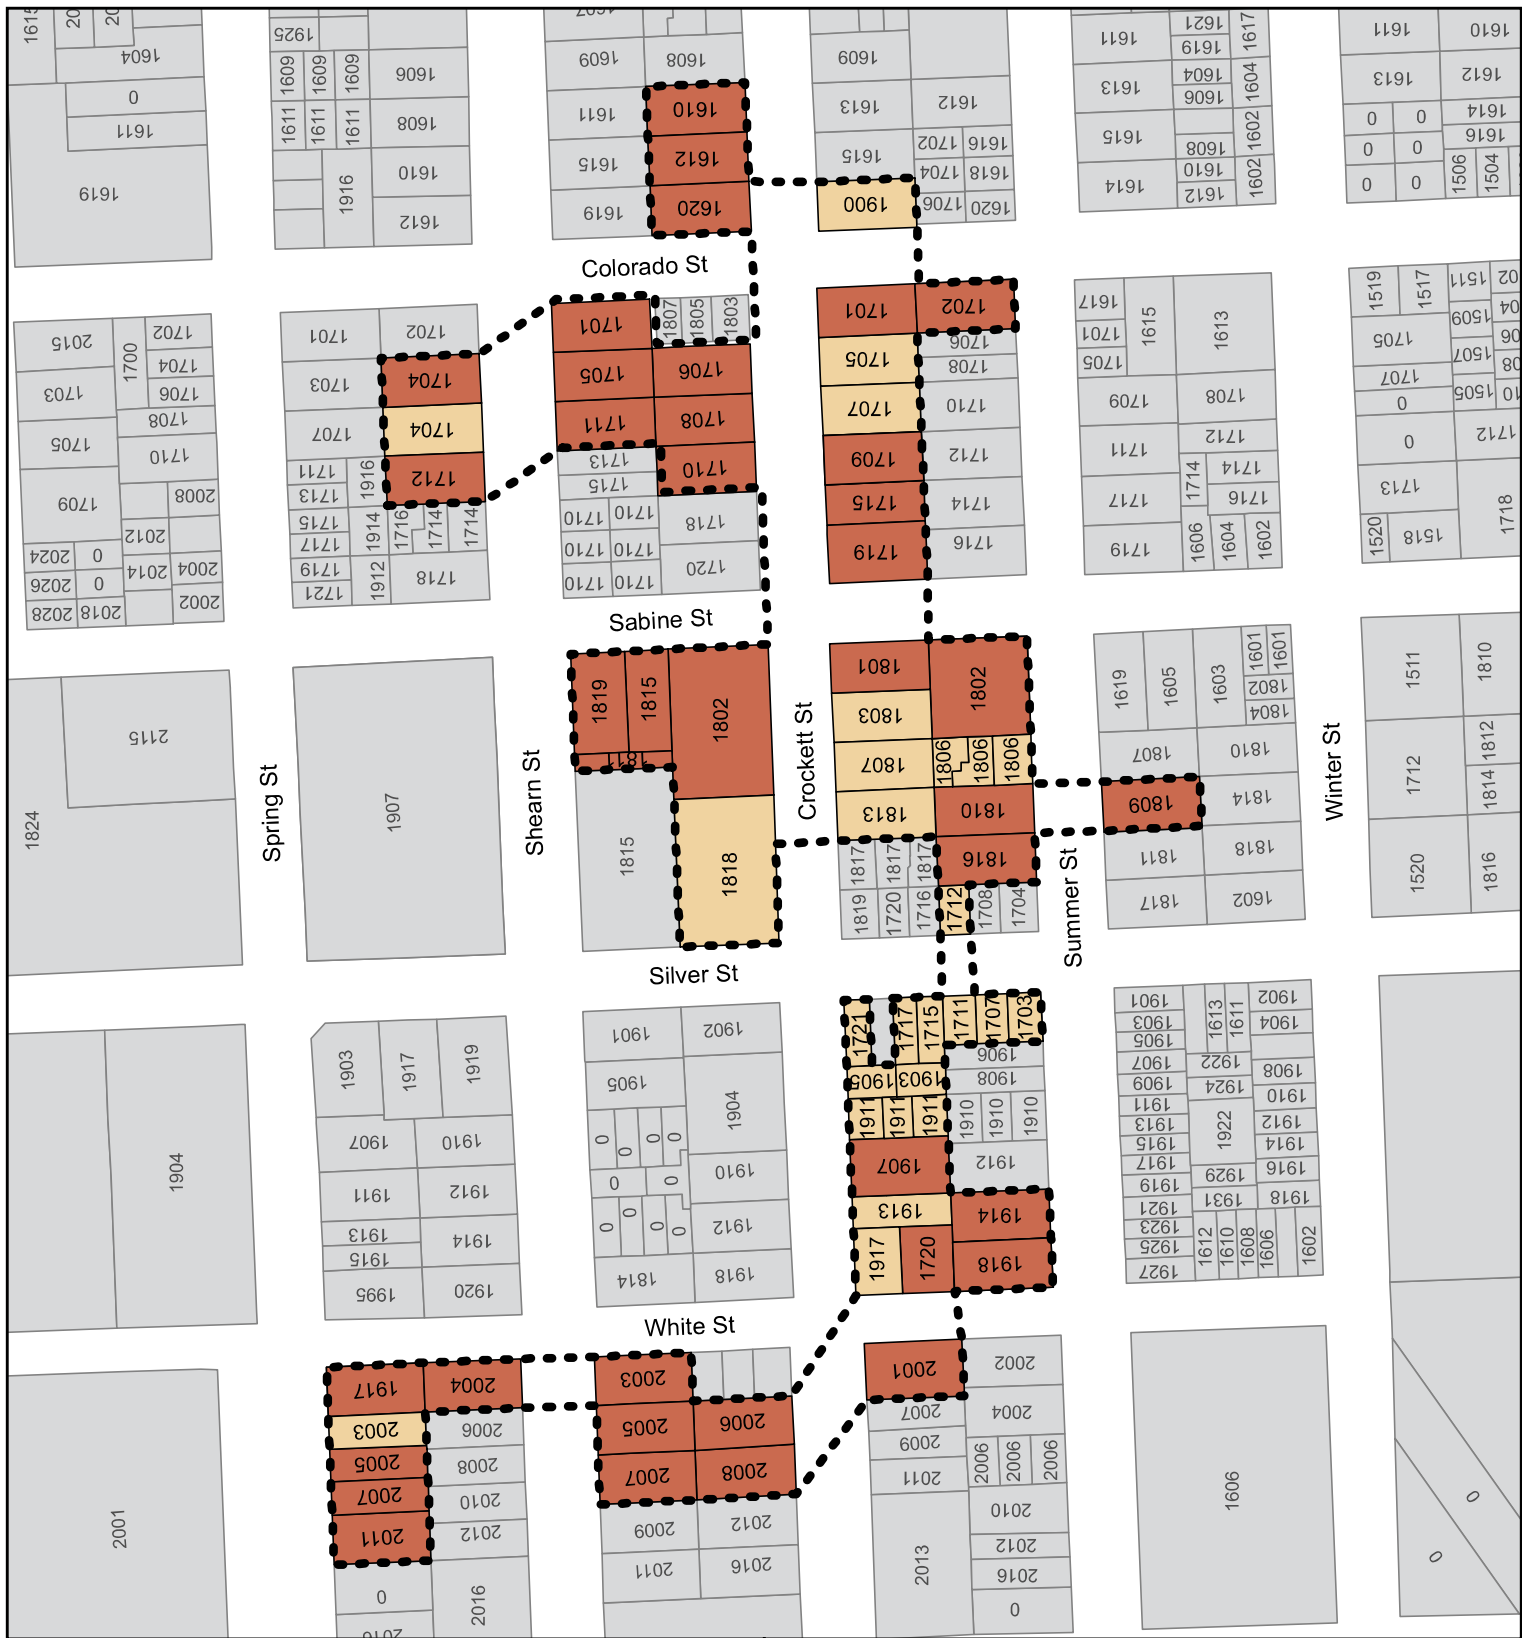

# High First Ward Historic District

Historic District Boundary

## Building Classification

- Contributing
- Non-Contributing

Established: May 28, 2014  
 Source: GIS Services Division  
 Date: October 15, 2014  
 Reference: pj17025\_HFW

This map is made available for reference purposes only and should not be substituted for a survey product. The City of Houston will not accept liability of any kind in conjunction with its use.