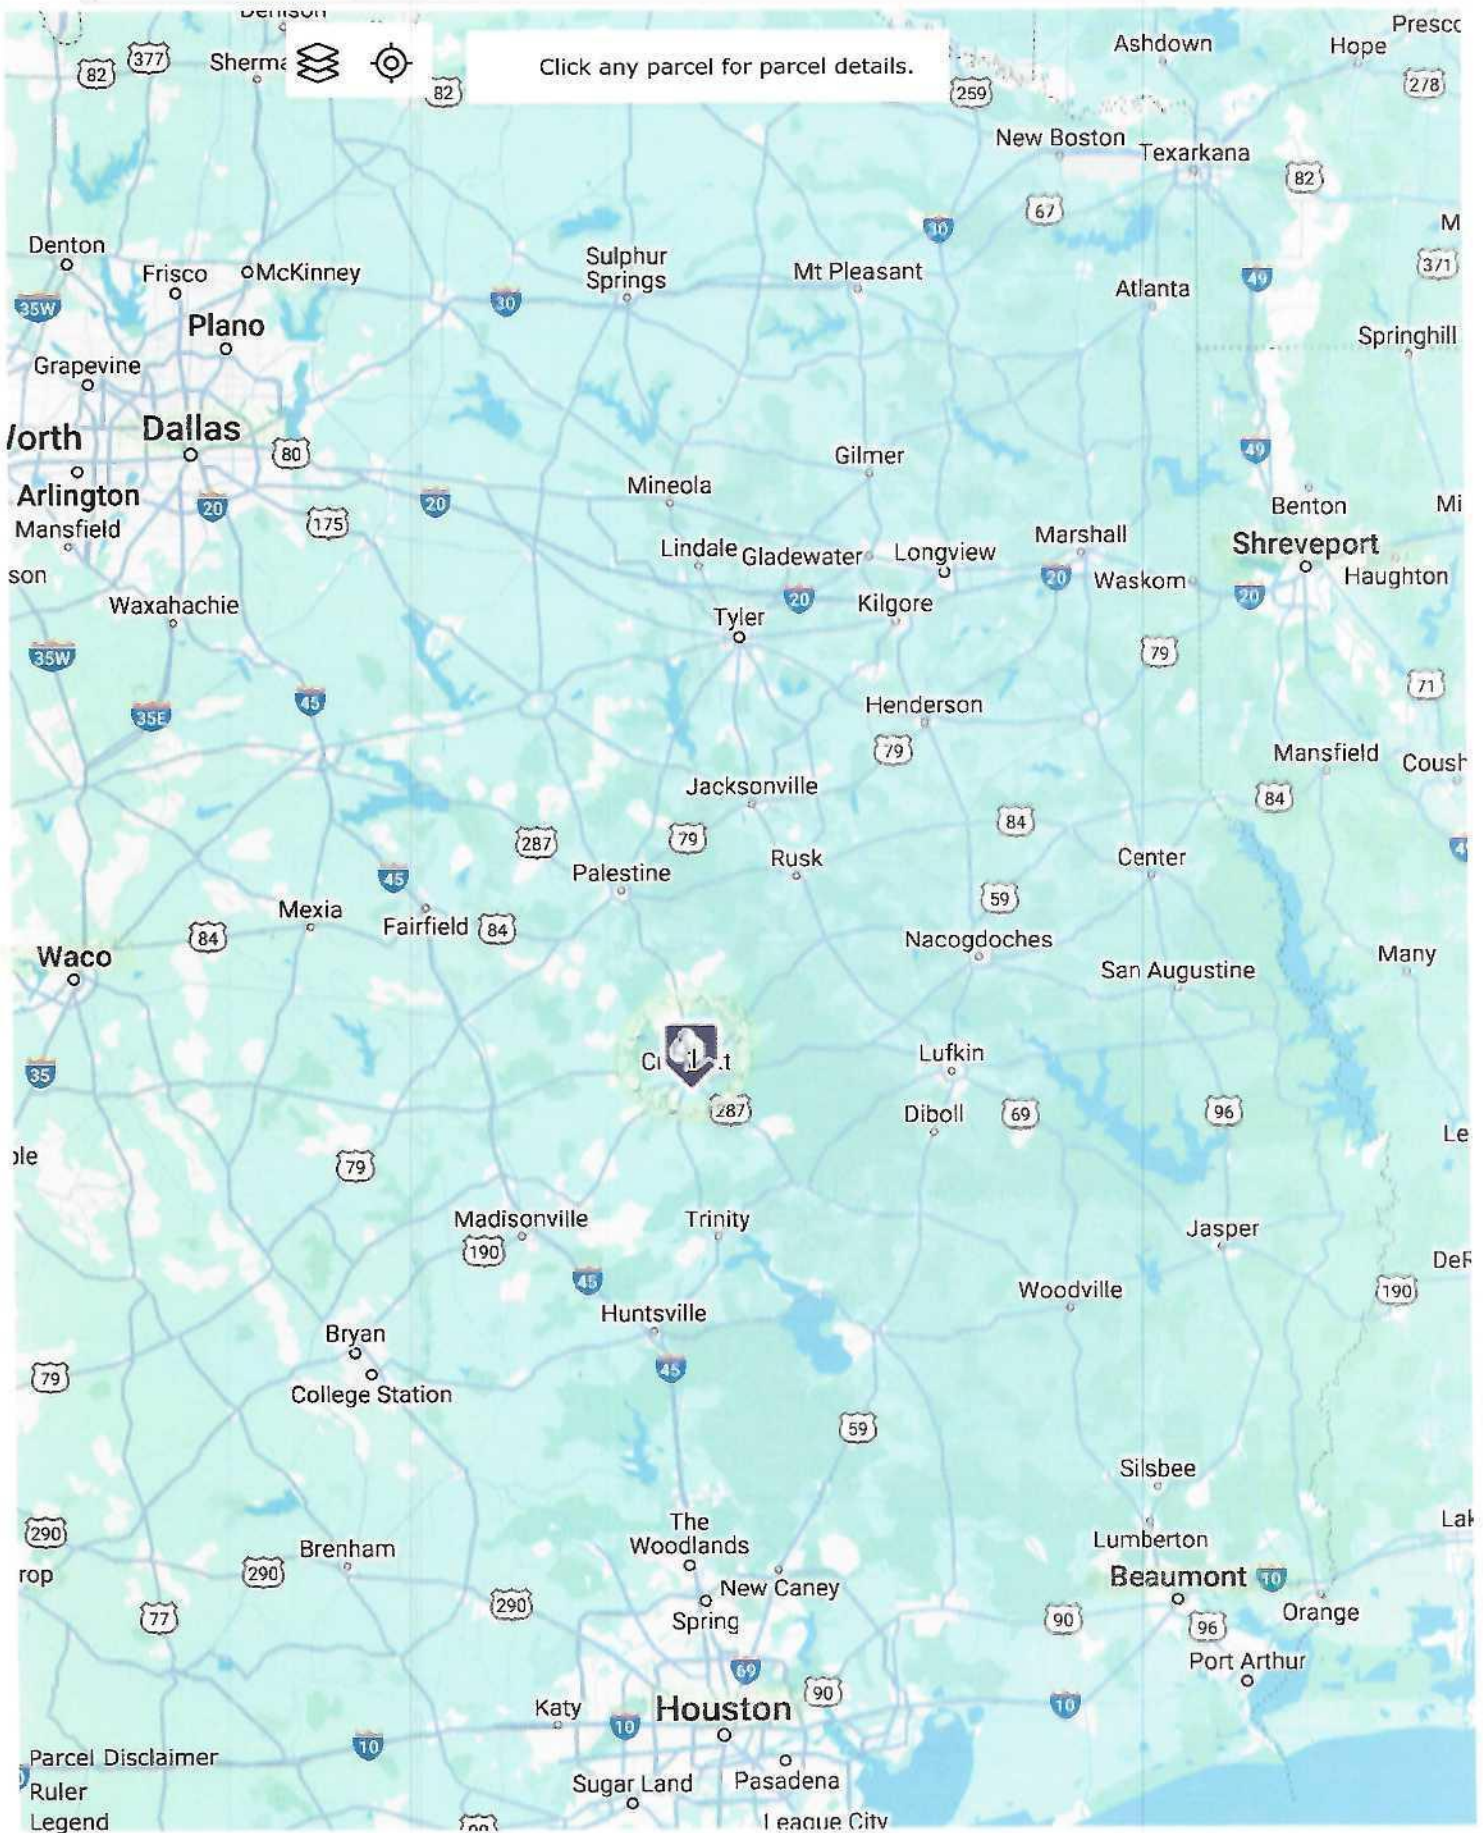

Click any parcel for parcel details.

Click any parcel for parcel details.

Map

Google Street View

Click any parcel for parcel details.

Parcel Disclaimer

Ruler

Legend

Map data ©2025 Google Imagery ©2025 Airbus, CNES / Airbus, Landsat / Copernicus, Maxar 2000 ft Technologies

[Report a map error](#)

Click any parcel for parcel details.

Click any parcel for parcel details.

Parcel Disclaimer
Ruler
Legend