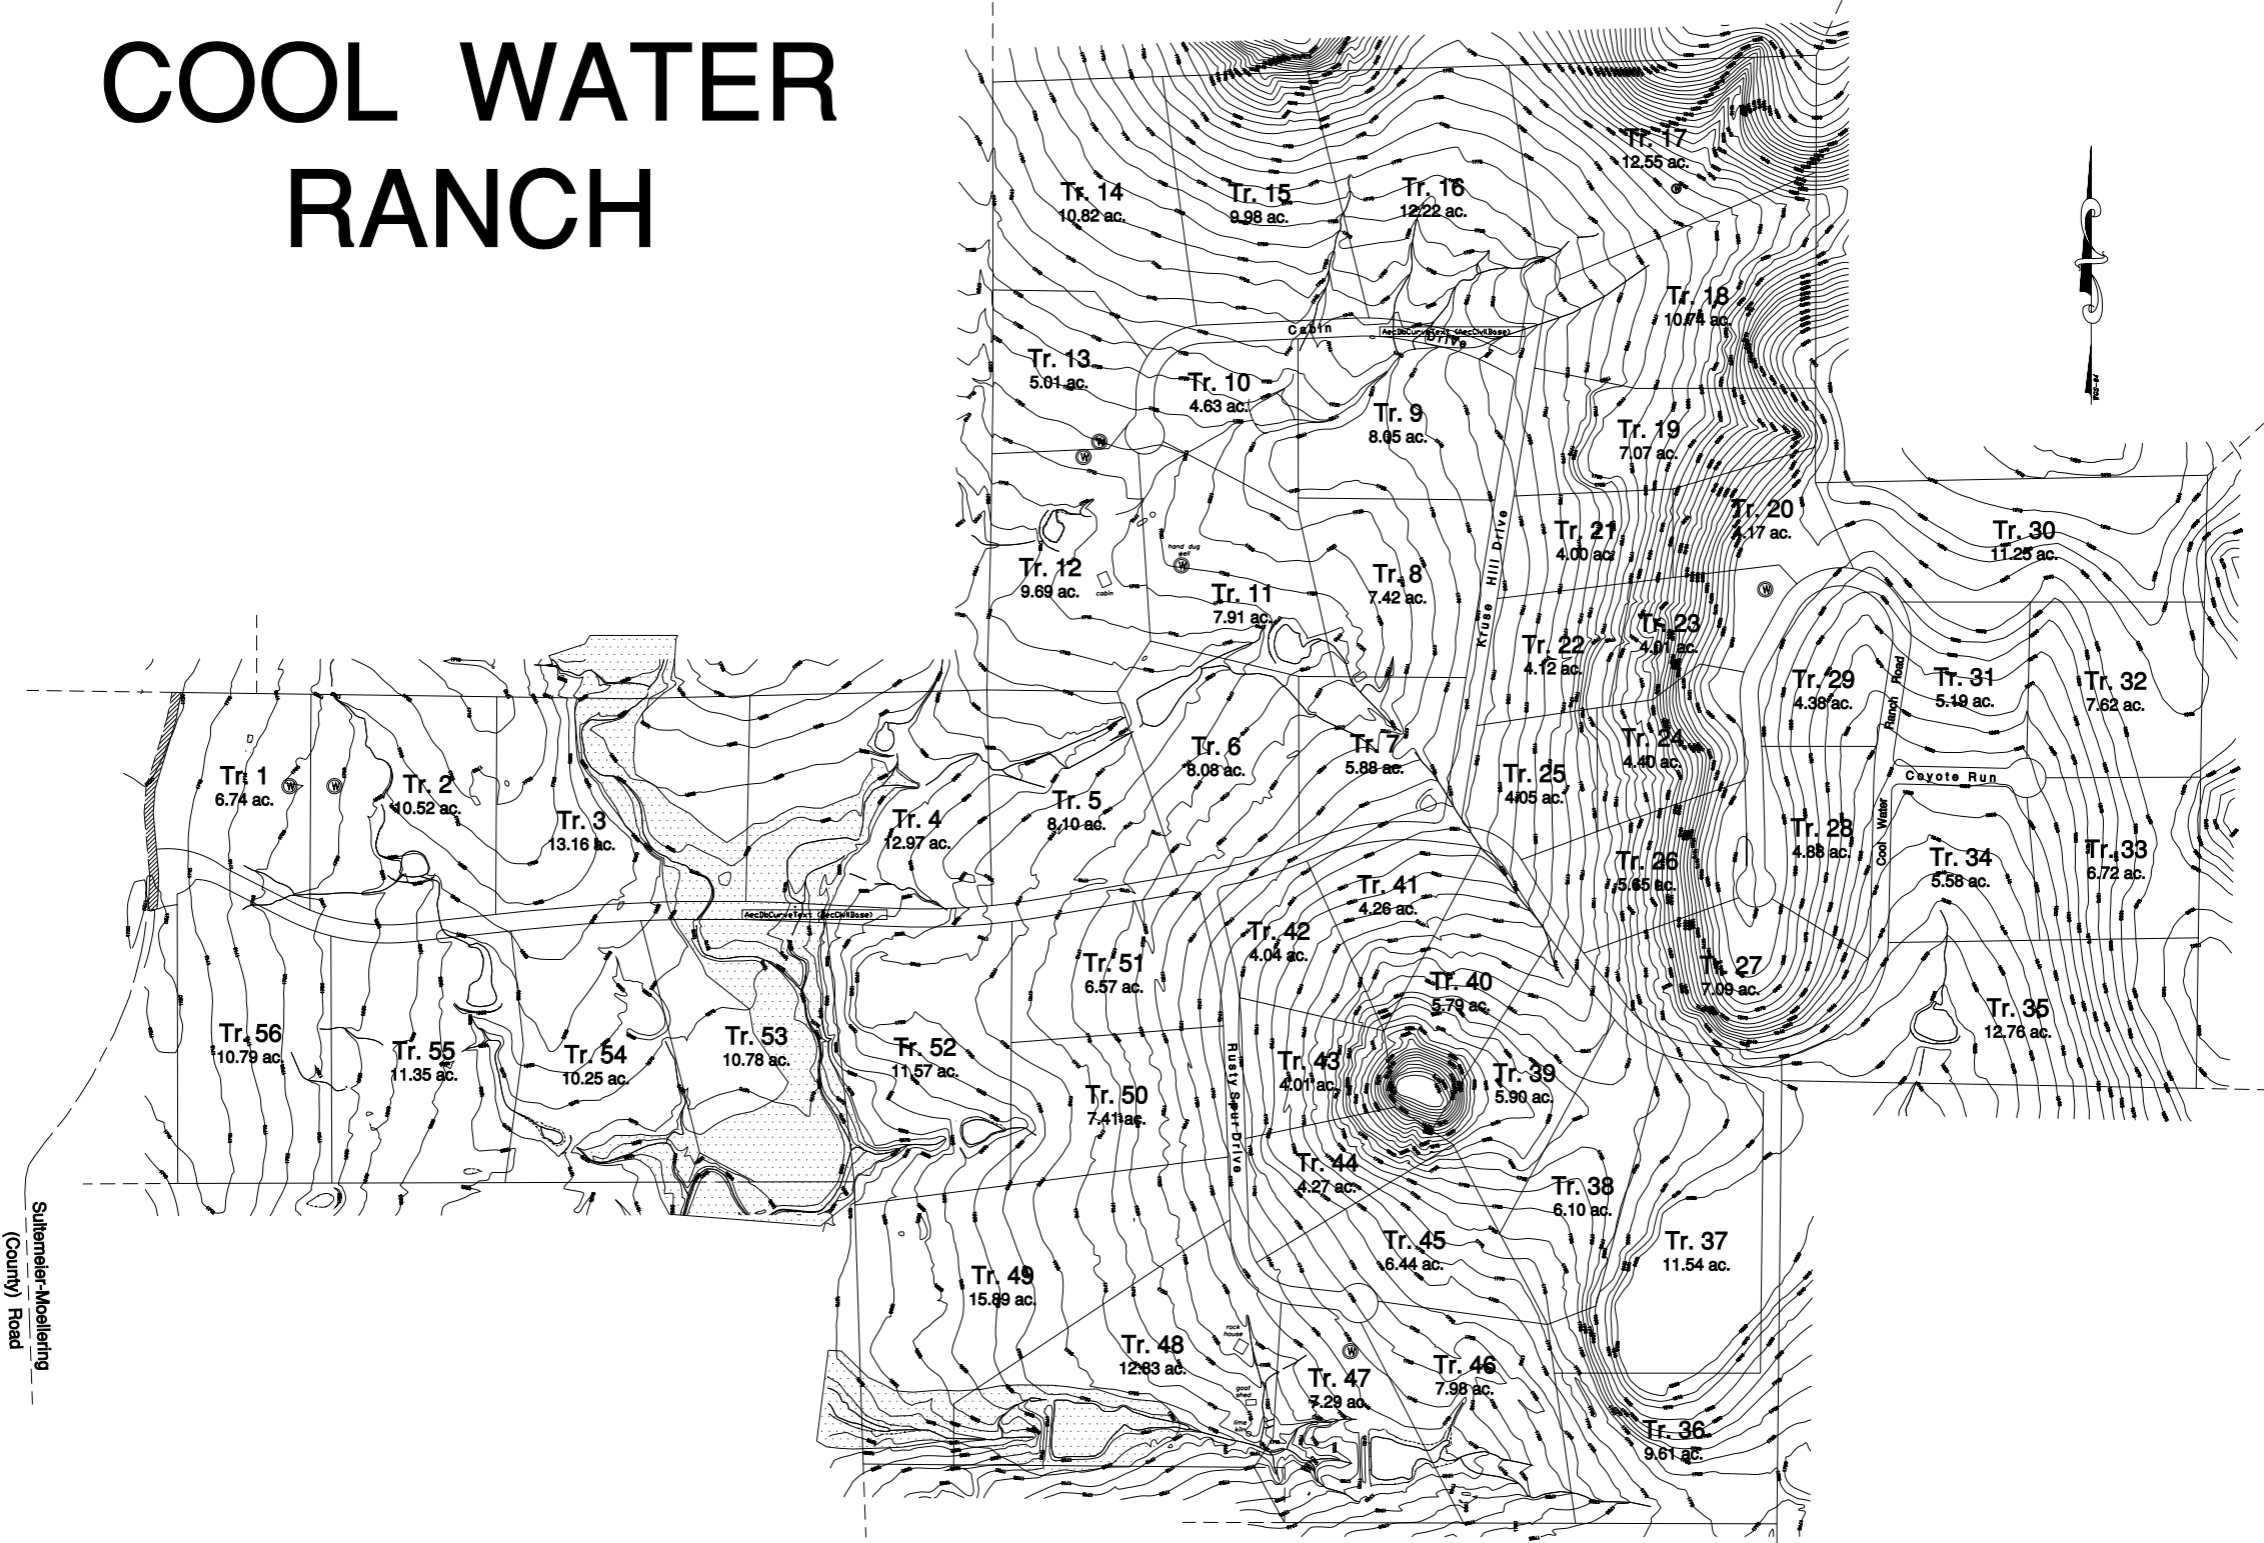

COOL WATER RANCH

Sultemeier-Moelling
(County) Road