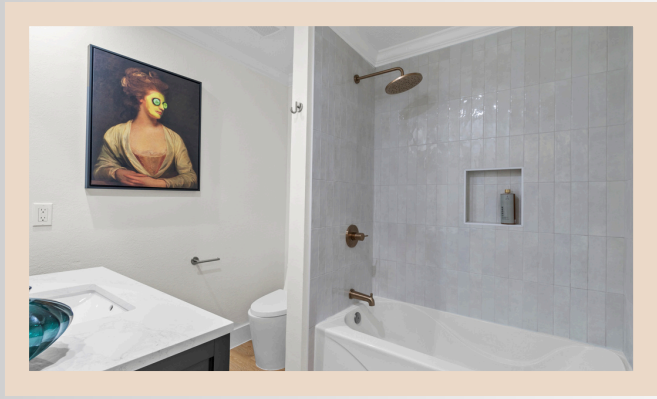

*Welcome to
3022 Grove Terrace Dr.
Kingwood, TX 77345*

*Offered at:
\$410,000*

Everything Dream Homes Are Made Of:

A Chef's Dream Kitchen:

*Elegant, custom-designed gourmet kitchen
crafted for both beauty and function*

- Outfitted with premium ZLINE appliances, including a 36" Commercial Gas Range with griddle and convection oven*
- Built-in microwave drawer blends seamlessly into the custom design*
- Brand new soft-close custom cabinetry with elegant glass inlays*
- Luxurious Quartz countertops complemented by a striking custom tile backsplash*
- Expansive island with Quartz waterfall edges doubles as a stylish breakfast bar*
- Generous counterspace ideal for meal prep, entertaining, and culinary creativity*
- Open-concept design flows effortlessly into the family room—perfect for entertaining or holiday gatherings*

Updated Bath Room Features:

- *Spa-inspired primary ensuite featuring a sleek double-sink vanity and luxurious marble flooring*
- *Dual walk-in closets provide ample storage in the serene owner's retreat*
- *Frameless glass door opens to an oversized walk-in shower with upscale designer fixtures*
- *Fully renovated secondary bath with a modern vanity and new contoured tub*
- *Both bathrooms enhanced with stylish designer mirrors for a refined finish*