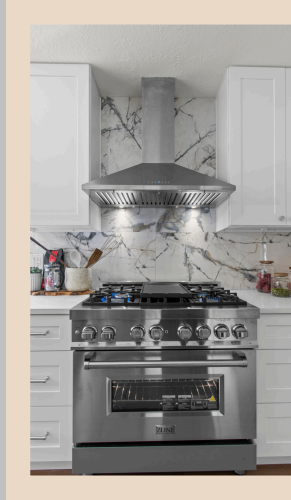

*Welcome to
3022 Grove Terrace Dr.
Kingwood, TX 77345*

*Offered at:
\$410,000*

Everything Dream Homes Are Made Of:

A Chef's Dream Kitchen:

*Elegant, custom-designed gourmet kitchen
crafted for both beauty and function*

- Outfitted with premium ZLINE appliances, including a 36" Commercial Gas Range with griddle and convection oven*
- Built-in microwave drawer blends seamlessly into the custom design*
- Brand new soft-close custom cabinetry with elegant glass inlays*
- Luxurious Quartz countertops complemented by a striking custom tile backsplash*
- Expansive island with Quartz waterfall edges doubles as a stylish breakfast bar*
- Generous counterspace ideal for meal prep, entertaining, and culinary creativity*
- Open-concept design flows effortlessly into the family room—perfect for entertaining or holiday gatherings*

Every designer detail has been thoughtfully curated:

- *Impressive open-concept design, ideal for entertaining and everyday living*
- *Expansive family room featuring dramatic vaulted ceilings*
- *Designer-selected lighting fixtures elevate the ambiance throughout*
- *Elegant Dimplex electric fireplaces add warmth and modern sophistication*
- *Formal dining area flows seamlessly into the family room and adjacent flex space, perfect for a home office.*
- *Secluded primary suite provides a peaceful private retreat*
- *Updated HVAC system (2021) with energy-efficient smart thermostat*
- *Stylish matte black lever hardware adds a sleek, contemporary touch to every door*
- *Oversized laundry room with additional space for a second refrigerator*