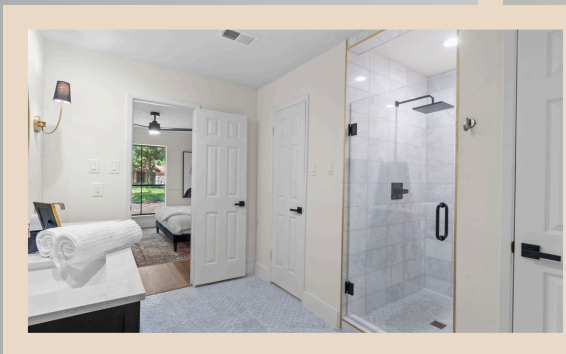

*Welcome to
3022 Grove Terrace Dr.
Kingwood, TX 77345*

*Offered at:
\$410,000*

Everything Dream Homes Are Made Of:

A Chef's Dream Kitchen:

*Elegant, custom-designed gourmet kitchen
crafted for both beauty and function*

Every designer detail has been thoughtfully curated:

- *Impressive open-concept design, ideal for entertaining and everyday living*
- *Expansive family room featuring dramatic vaulted ceilings*
- *Designer-selected lighting fixtures elevate the ambiance throughout*
- *Elegant Dimplex electric fireplaces add warmth and modern sophistication*
- *Formal dining area flows seamlessly into the family room and adjacent flex space, perfect for a home office.*
- *Secluded primary suite provides a peaceful private retreat*
- *Updated HVAC system (2021) with energy-efficient smart thermostat*
- *Stylish matte black lever hardware adds a sleek, contemporary touch to every door*
- *Oversized laundry room with additional space for a second refrigerator*

Updated Bath Room Features:

- *Spa-inspired primary ensuite featuring a sleek double-sink vanity and luxurious marble flooring*
- *Dual walk-in closets provide ample storage in the serene owner's retreat*
- *Frameless glass door opens to an oversized walk-in shower with upscale designer fixtures*
- *Fully renovated secondary bath with a modern vanity and new contoured tub*
- *Both bathrooms enhanced with stylish designer mirrors for a refined finish*