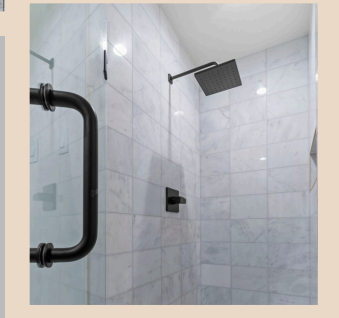

- Outfitted with premium ZLINE appliances, including a 36" Commercial Gas Range with griddle and convection oven*
- Built-in microwave drawer blends seamlessly into the custom design*
- Brand new soft-close custom cabinetry with elegant glass inlays*
- Luxurious Quartz countertops complemented by a striking custom tile backsplash*
- Expansive island with Quartz waterfall edges doubles as a stylish breakfast bar*
- Generous counterspace ideal for meal prep, entertaining, and culinary creativity*
- Open-concept design flows effortlessly into the family room—perfect for entertaining or holiday gatherings*

Every designer detail has been thoughtfully curated:

- *Impressive open-concept design, ideal for entertaining and everyday living*
- *Expansive family room featuring dramatic vaulted ceilings*
- *Designer-selected lighting fixtures elevate the ambiance throughout*
- *Elegant Dimplex electric fireplaces add warmth and modern sophistication*
- *Formal dining area flows seamlessly into the family room and adjacent flex space, perfect for a home office.*
- *Secluded primary suite provides a peaceful private retreat*
- *Updated HVAC system (2021) with energy-efficient smart thermostat*
- *Stylish matte black lever hardware adds a sleek, contemporary touch to every door*
- *Oversized laundry room with additional space for a second refrigerator*

Updated Bath Room Features:

- *Spa-inspired primary ensuite featuring a sleek double-sink vanity and luxurious marble flooring*
- *Dual walk-in closets provide ample storage in the serene owner's retreat*
- *Frameless glass door opens to an oversized walk-in shower with upscale designer fixtures*
- *Fully renovated secondary bath with a modern vanity and new contoured tub*
- *Both bathrooms enhanced with stylish designer mirrors for a refined finish*