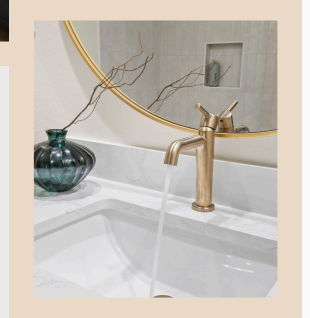

*Welcome to
3022 Grove Terrace Dr.
Kingwood, TX 77345*

*Offered at:
\$410,000*

Everything Dream Homes Are Made Of:

A Chef's Dream Kitchen:

*Elegant, custom-designed gourmet kitchen
crafted for both beauty and function*

- Outfitted with premium ZLINE appliances, including a 36" Commercial Gas Range with griddle and convection oven*
- Built-in microwave drawer blends seamlessly into the custom design*
- Brand new soft-close custom cabinetry with elegant glass inlays*
- Luxurious Quartz countertops complemented by a striking custom tile backsplash*
- Expansive island with Quartz waterfall edges doubles as a stylish breakfast bar*
- Generous counterspace ideal for meal prep, entertaining, and culinary creativity*
- Open-concept design flows effortlessly into the family room—perfect for entertaining or holiday gatherings*

Updated Bath Room Features:

- *Spa-inspired primary ensuite featuring a sleek double-sink vanity and luxurious marble flooring*
- *Dual walk-in closets provide ample storage in the serene owner's retreat*
- *Frameless glass door opens to an oversized walk-in shower with upscale designer fixtures*
- *Fully renovated secondary bath with a modern vanity and new contoured tub*
- *Both bathrooms enhanced with stylish designer mirrors for a refined finish*