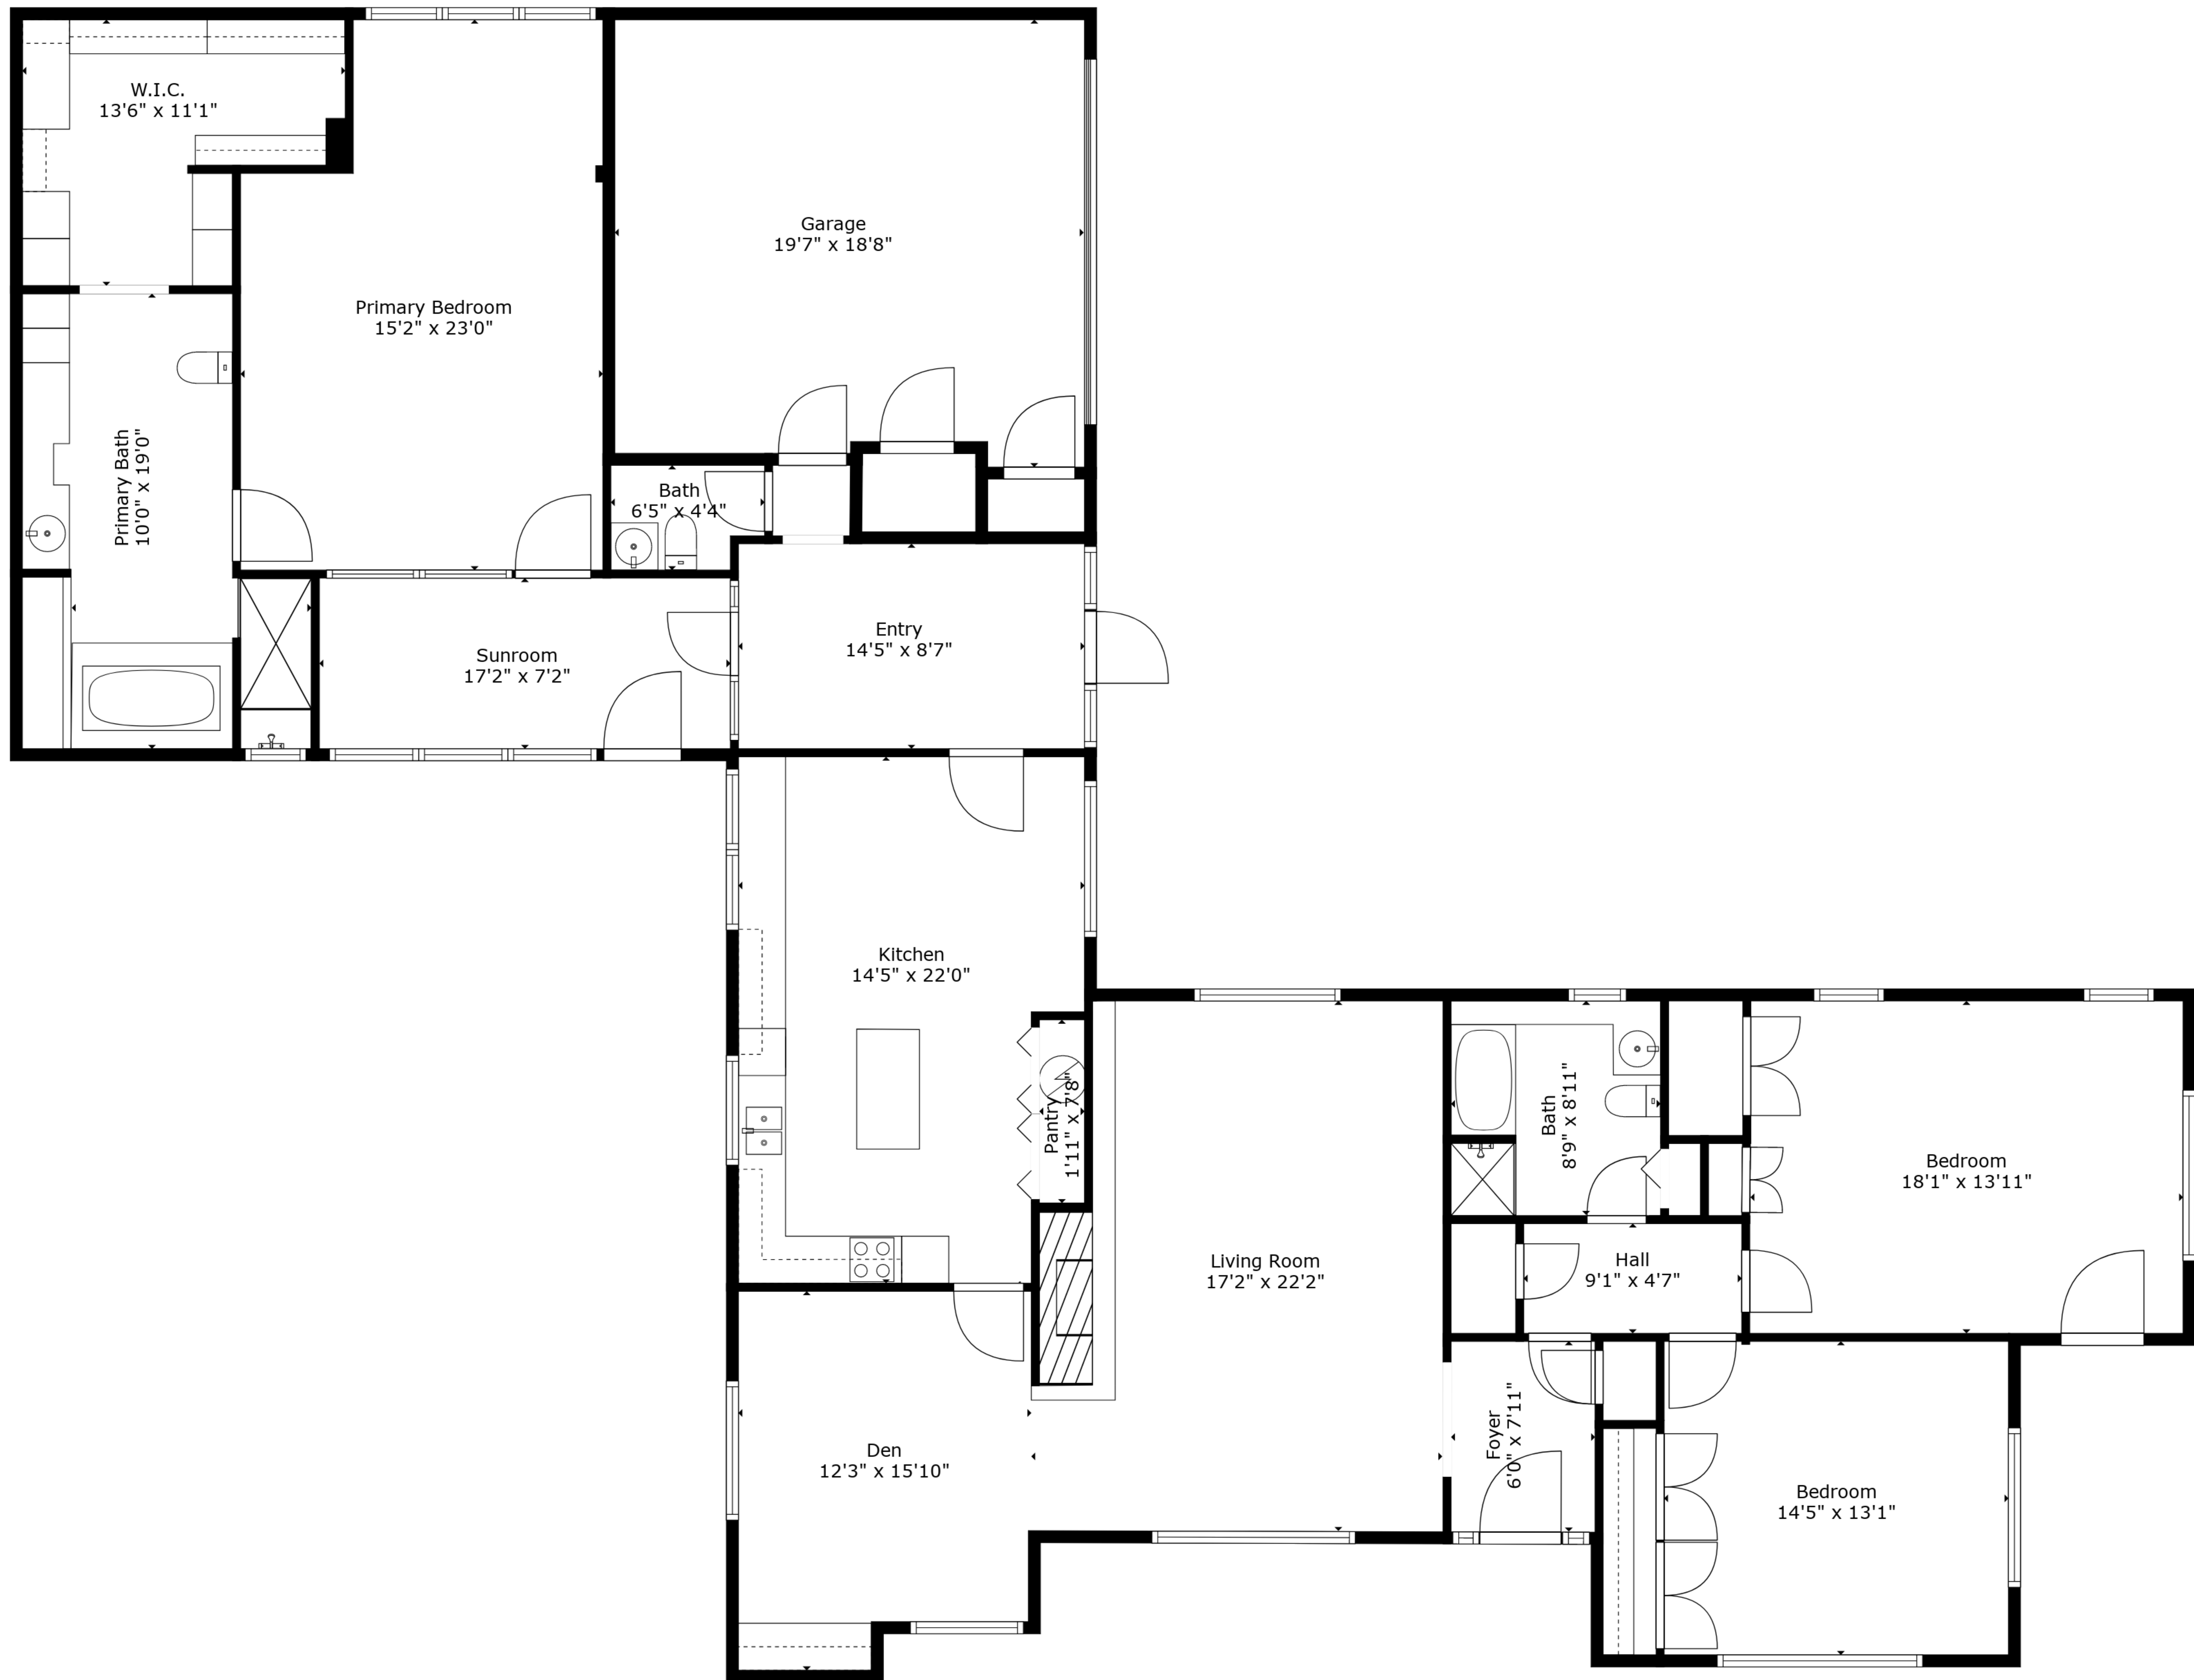

TOTAL: 2543 sq. ft
 FLOOR 1: 2543 sq. ft
 EXCLUDED AREAS: GARAGE: 355 sq. ft
 WALLS: 191 sq. ft

TOTAL: 2543 sq. ft
 FLOOR 1: 2543 sq. ft
 EXCLUDED AREAS: GARAGE: 355 sq. ft
 WALLS: 191 sq. ft