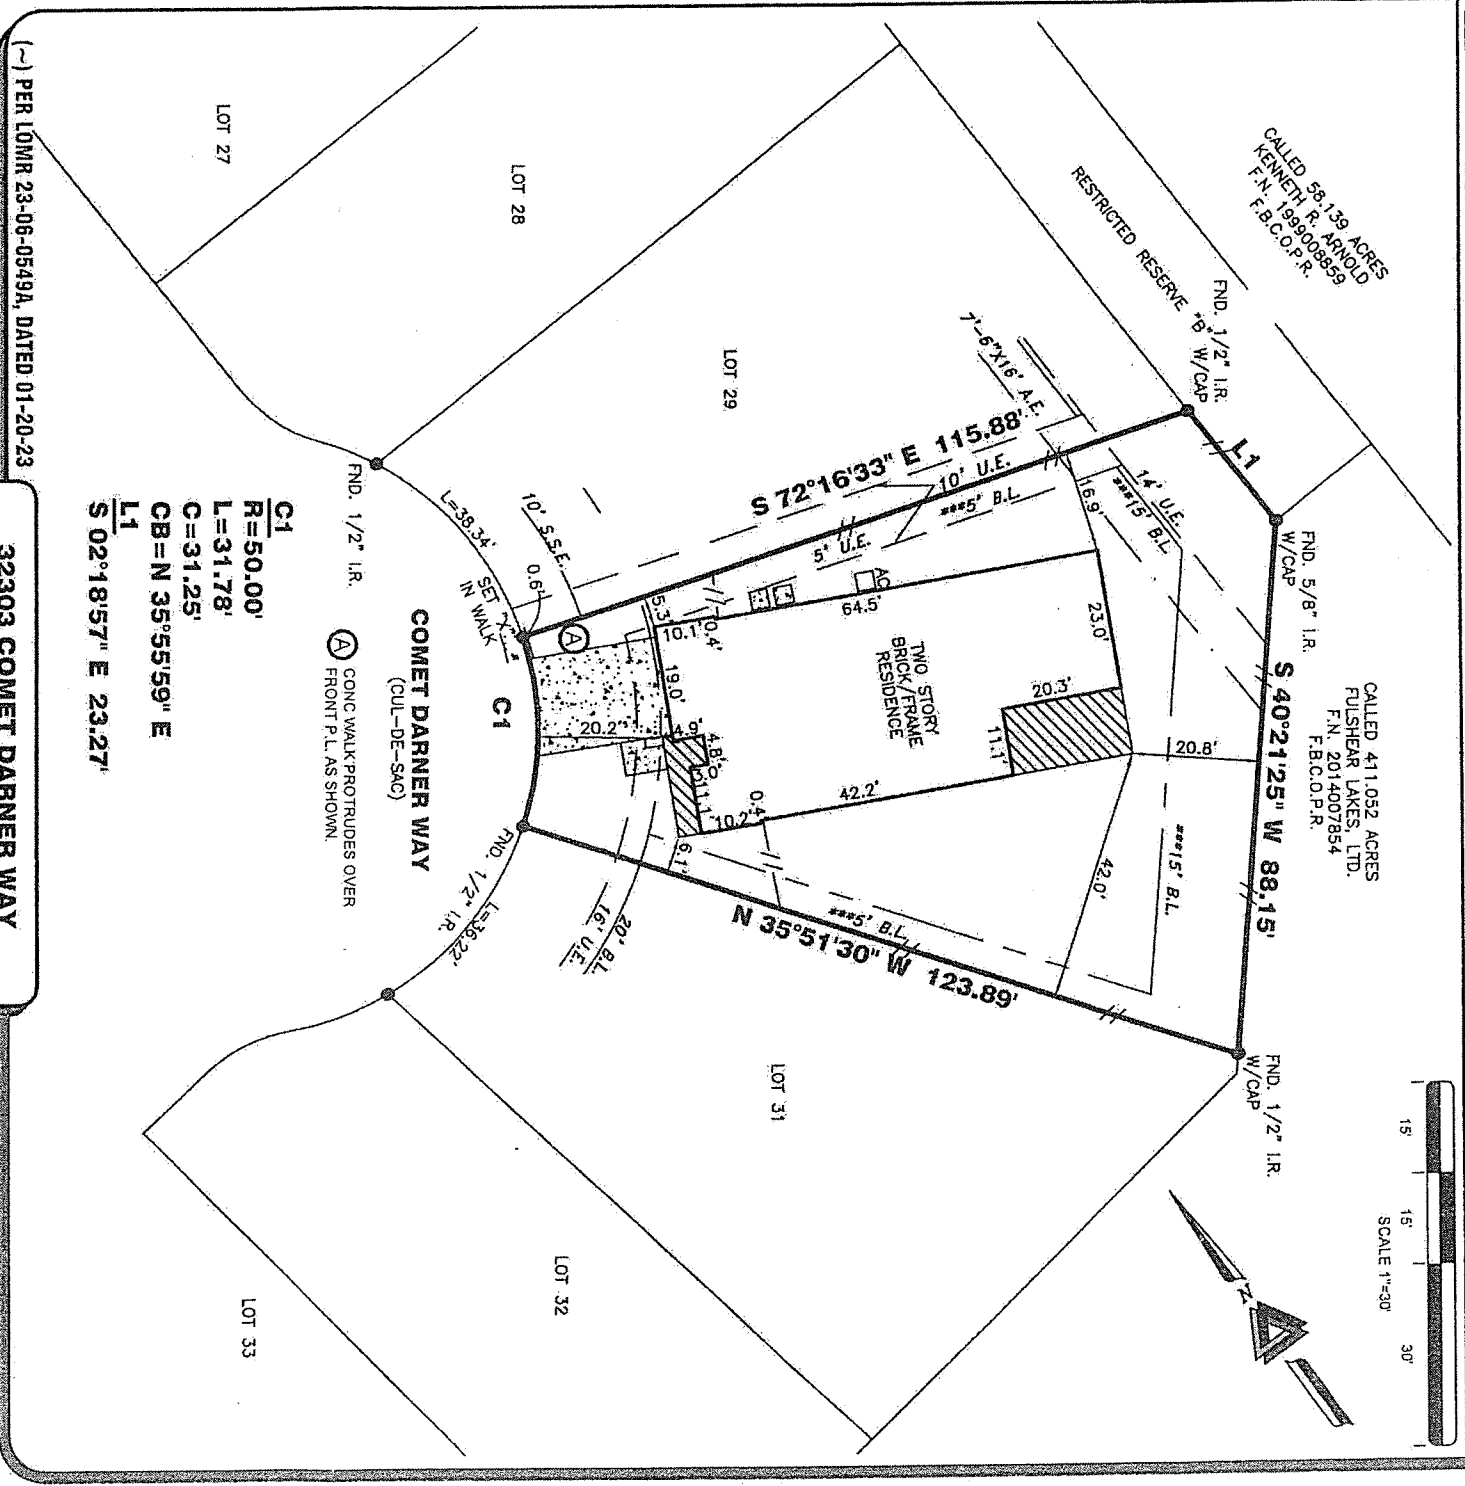

1. *CITY ORDINANCES:
   **RESTRICTIVE COVENANTS
   ***BUILDER GUIDELINES
   ( ) RECORD INFORMATION
2. CONCRETE
   COVERED
   SOD
   BRICK
   A/C PAD
   ELEC. BOX
   UTIL. PED.
   MANHOLE
   WATER METER
3. IR = IRON ROD
   I.P. = IRON PIPE
   P.L. = PROPERTY LINE
   U.E. = UTILITY EASEMENT
4. FND. = FOUND
   FNC. = FENCE
   P.U.E. = PUBLIC UTILITY ESMT.
   P.A.E. = PERMANENT ACCESS ESMT.
   W.S.E. = WATER SEWER EASEMENT
5. M.U.E. = MUNICIPAL UTILITY ESMT.
   S.S.E. = SANITARY SEWER ESMT.
   W.M.E. = WATERLINE EASEMENT
   S.T.M.S.E. = STORM SEWER EASEMENT
   R.O.W. = RIGHT-OF-WAY
6. IRON FENCE
   WIRE FENCE
   WOOD FENCE
   CHAIN LINK FENCE
   BUILDING LINE (B.L.)
   EASEMENT LINE
   AERIAL EASEMENT (A.E.)

411.052 ACRES
KENNETH R. R. WOLD
F.N. 1639008559
F.B.C.O.P.R.

411.052 ACRES
FULSHEAR LAKES, LTD.
F.N. 2014007854
F.B.C.O.P.R.

(-) PER LDMR 23-06-0549A, DATED 01-20-23

32303 COMET DARNER WAY

PROPERTY INFORMATION
LOT 30 BLOCK 1
SUBDIVISION:
FULSHEAR LAKES CREEKSIDE VILLAGE SECTION 4
RECORDING INFO:
PLAT NO. 20220269, PLAT RECORDS
FORT BEND COUNTY, TEXAS
BORROWER:
CURTIS AARON MCGURRY AND SAMANTHA NEWTON MCGURRY
TITLE CO.
PLATINUM TITLE PARTNERS, L.P.
G.F.# 23-72293-20 G.F. DATE: 05-07-24
SURVEYED FOR:
SDH HOUSTON, LLC

DRAWING INFORMATION
TRI-TECH JOB NO: DS3376-23
CLIENT JOB NO: N/A
DRAWN BY: SA
BEARING BASE: REFERRED TO PLAT NORTH
FIELD DATE: SEE REVISIONS

FLOOD INFORMATION
F.I.R.M. NO: 48157C PANEL: 0095M
REVISED DATE: 01-29-21 ZONE: (X)SHADED
FLOOD INFORMATION PROVIDED HEREON IS BASED ON SCALING THE LOCATION OF THE SUBJECT TRACT ON THE FLOOD INSURANCE RATE MAPS. THE INFORMATION SHOULD BE USED TO DETERMINE FLOOD INSURANCE RATES ONLY, AND IS NOT INTENDED TO IDENTIFY SPECIFIC FLOODING CONDITIONS. THE AGENCY DOES NOT BE RESPONSIBLE FOR THE FIRM'S ACCURACY. FLOOD INFORMATION IS SUBJECT TO LETTERS OF MAP CHANGES.

NOTES: