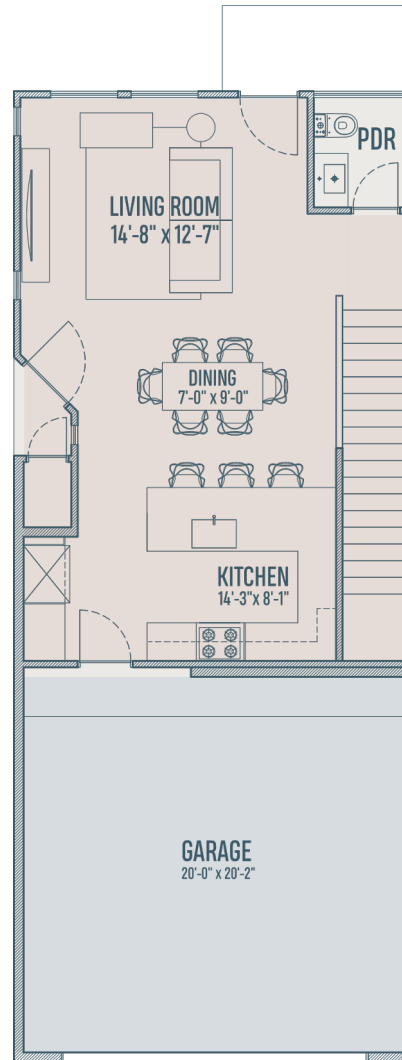

3
BEDROOMS
2.5
BATHROOMS
1
FLEX ROOM
1,637
SQUARE FEET

FIRST FLOOR

SECOND FLOOR