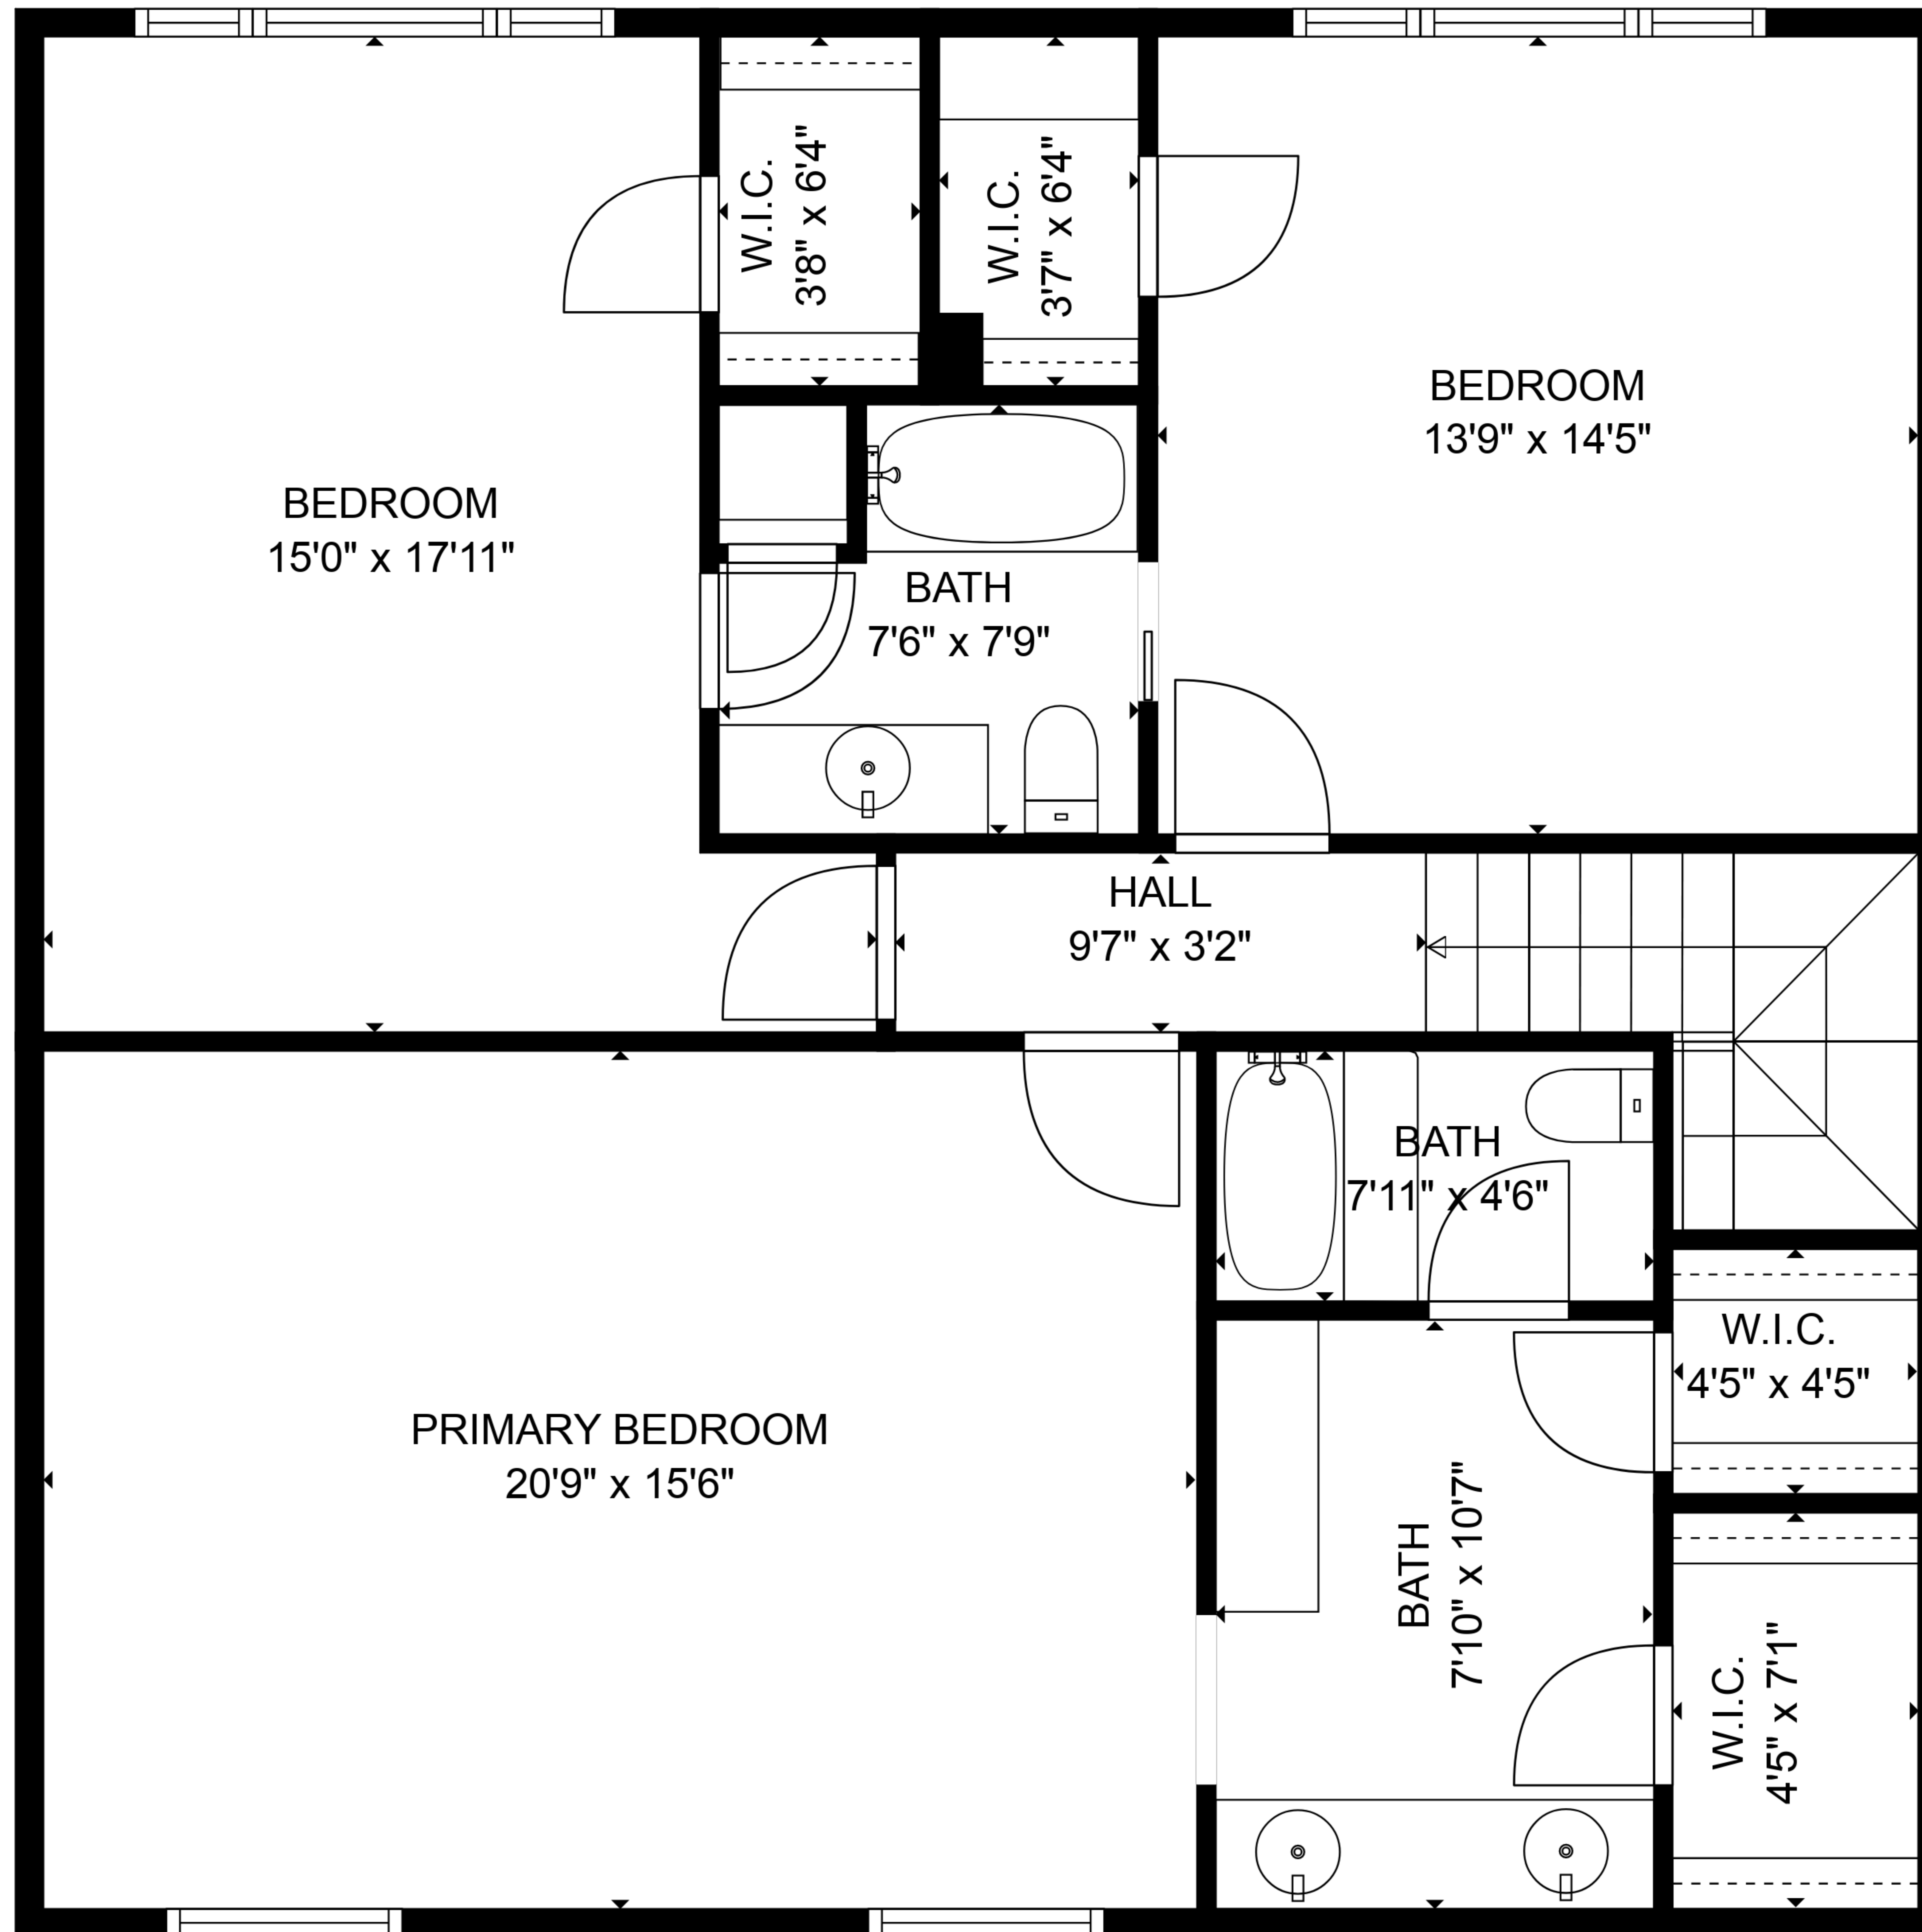

TOTAL: 2282 sq. ft
FLOOR 1: 1141 sq. ft, FLOOR 2: 1141 sq. ft
EXCLUDED AREAS: GARAGE: 421 sq. ft, PATIO: 174 sq. ft
WALLS: 178 sq. ft

TOTAL: 2282 sq. ft
 FLOOR 1: 1141 sq. ft, FLOOR 2: 1141 sq. ft
 EXCLUDED AREAS: GARAGE: 421 sq. ft, PATIO: 174 sq. ft
 WALLS: 178 sq. ft

FLOOR 1

FLOOR 2

TOTAL: 2282 sq. ft
 FLOOR 1: 1141 sq. ft, FLOOR 2: 1141 sq. ft
 EXCLUDED AREAS: GARAGE: 421 sq. ft, PATIO: 174 sq. ft
 WALLS: 178 sq. ft