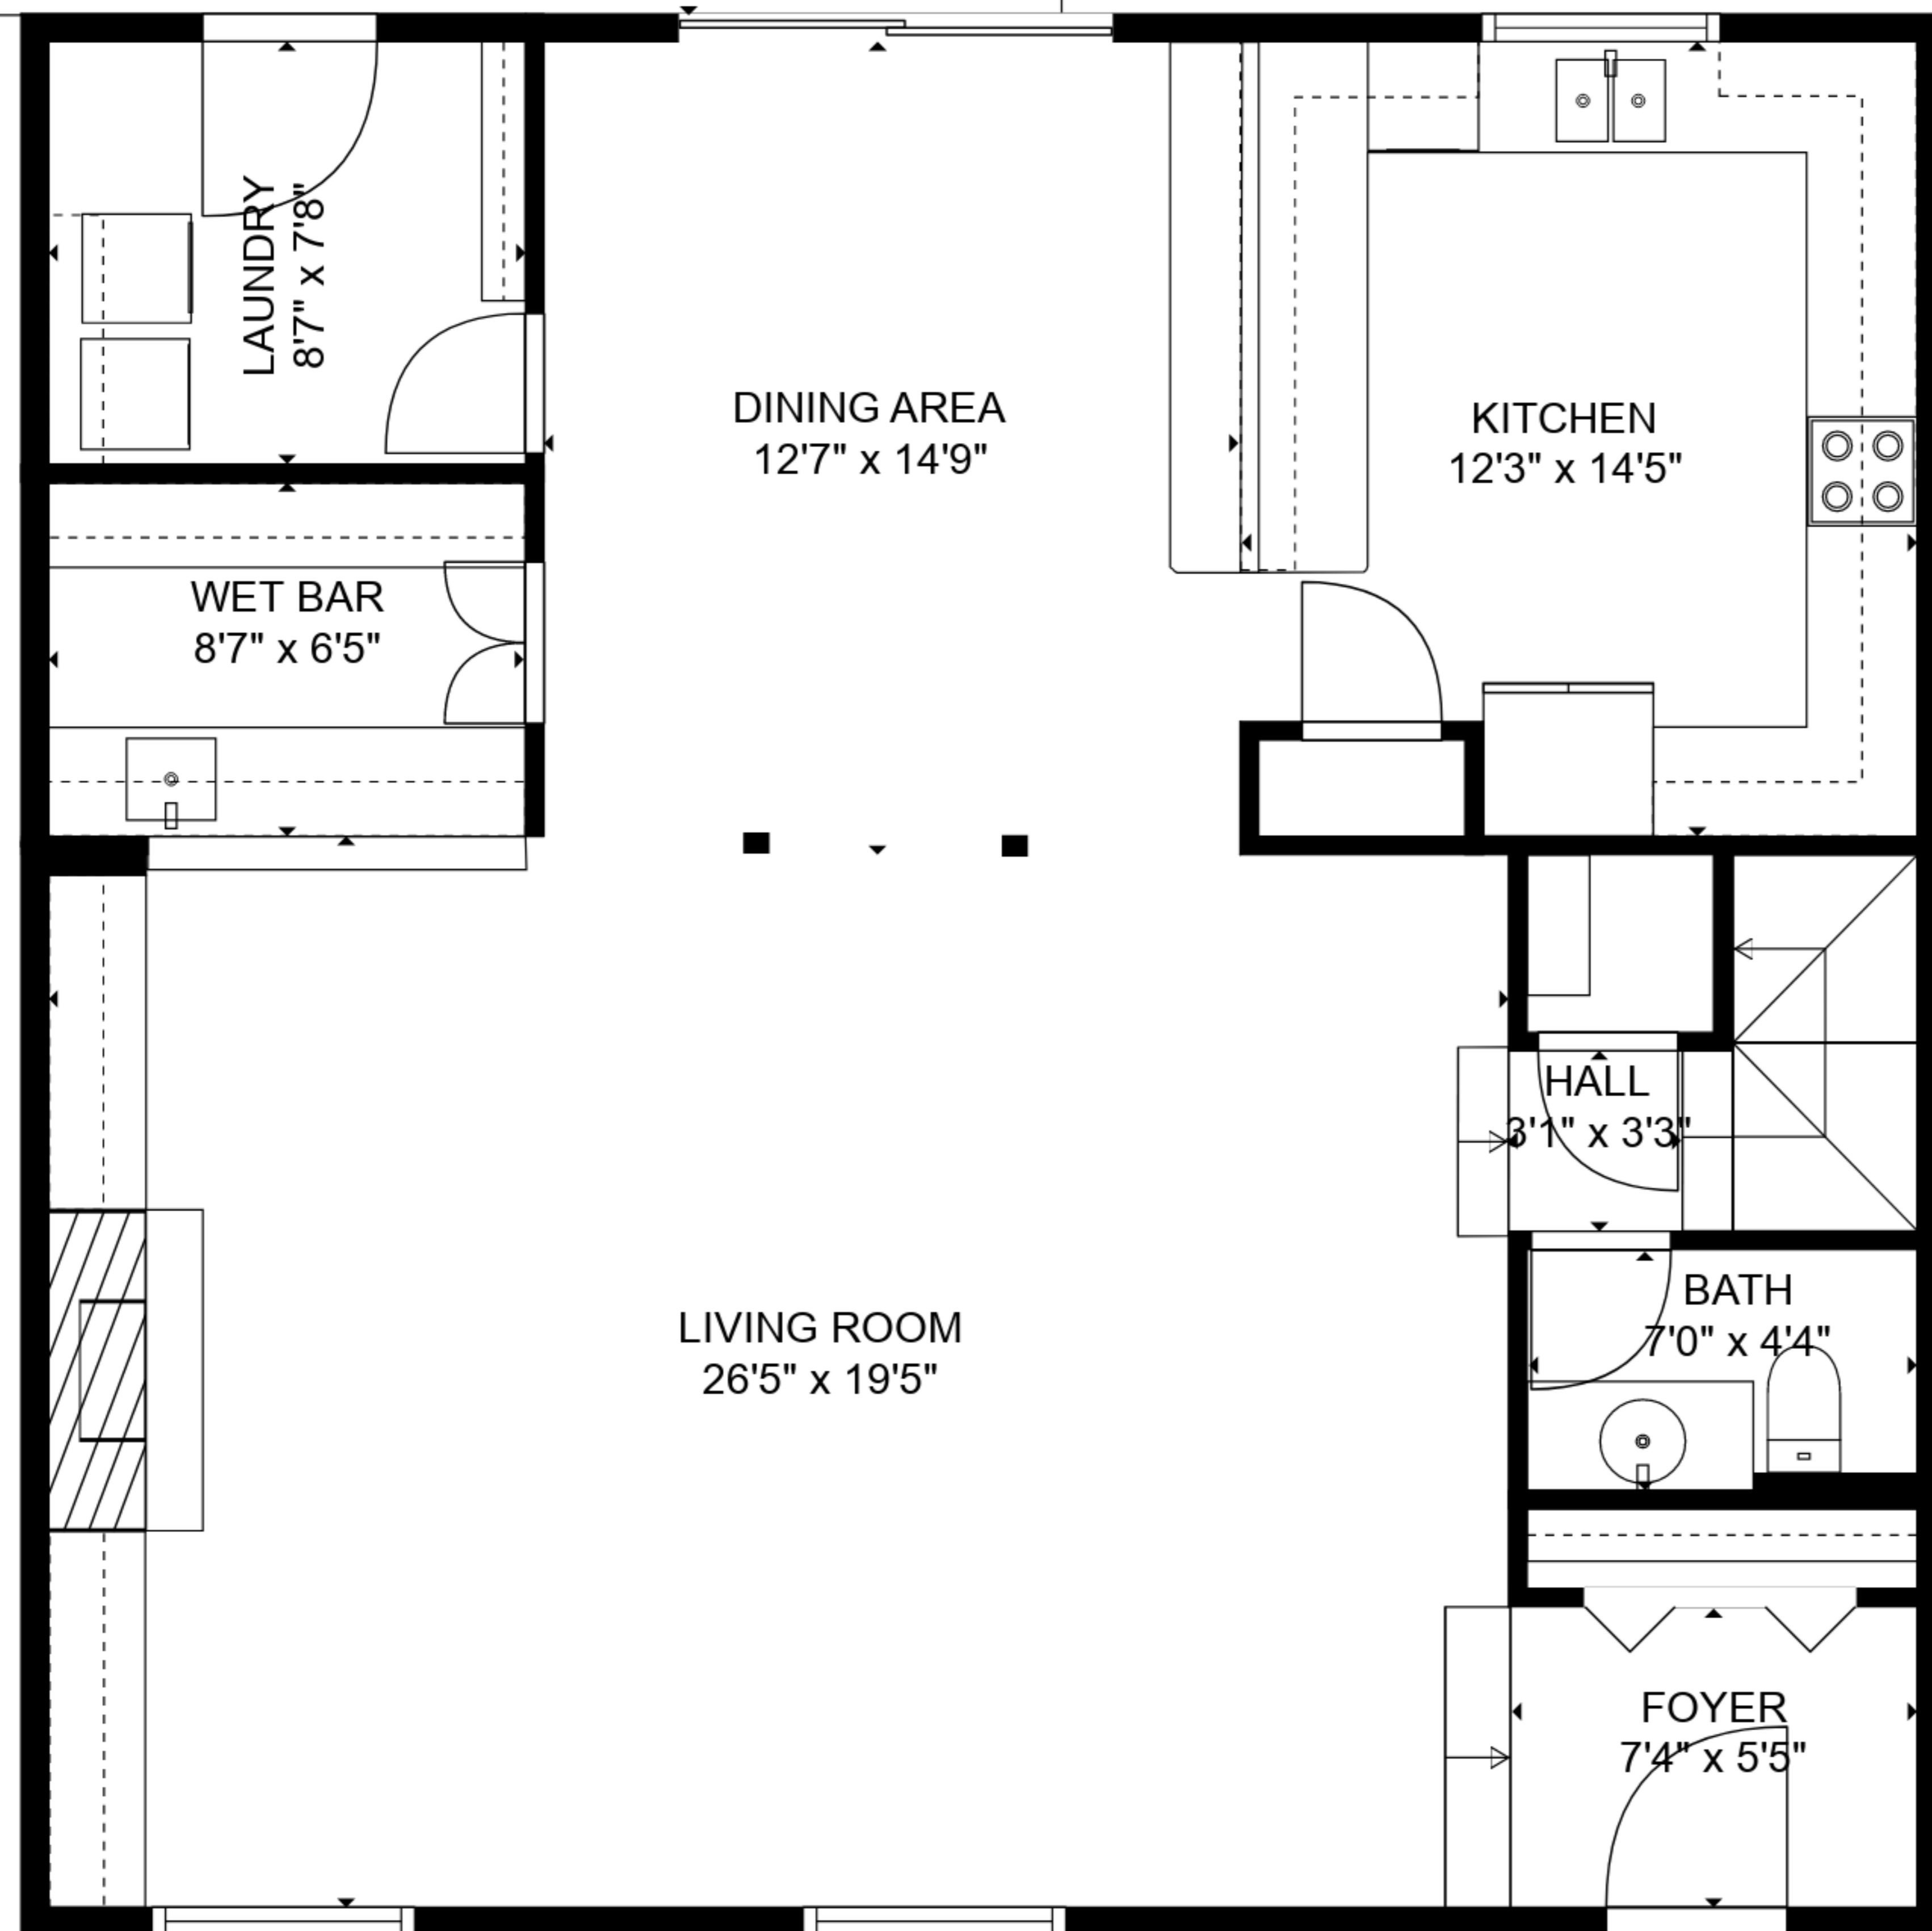

TOTAL: 2282 sq. ft
FLOOR 1: 1141 sq. ft, FLOOR 2: 1141 sq. ft
EXCLUDED AREAS: GARAGE: 421 sq. ft, PATIO: 174 sq. ft
WALLS: 178 sq. ft

TOTAL: 2282 sq. ft
 FLOOR 1: 1141 sq. ft, FLOOR 2: 1141 sq. ft
 EXCLUDED AREAS: GARAGE: 421 sq. ft, PATIO: 174 sq. ft
 WALLS: 178 sq. ft

FLOOR 1

FLOOR 2

TOTAL: 2282 sq. ft
 FLOOR 1: 1141 sq. ft, FLOOR 2: 1141 sq. ft
 EXCLUDED AREAS: GARAGE: 421 sq. ft, PATIO: 174 sq. ft
 WALLS: 178 sq. ft