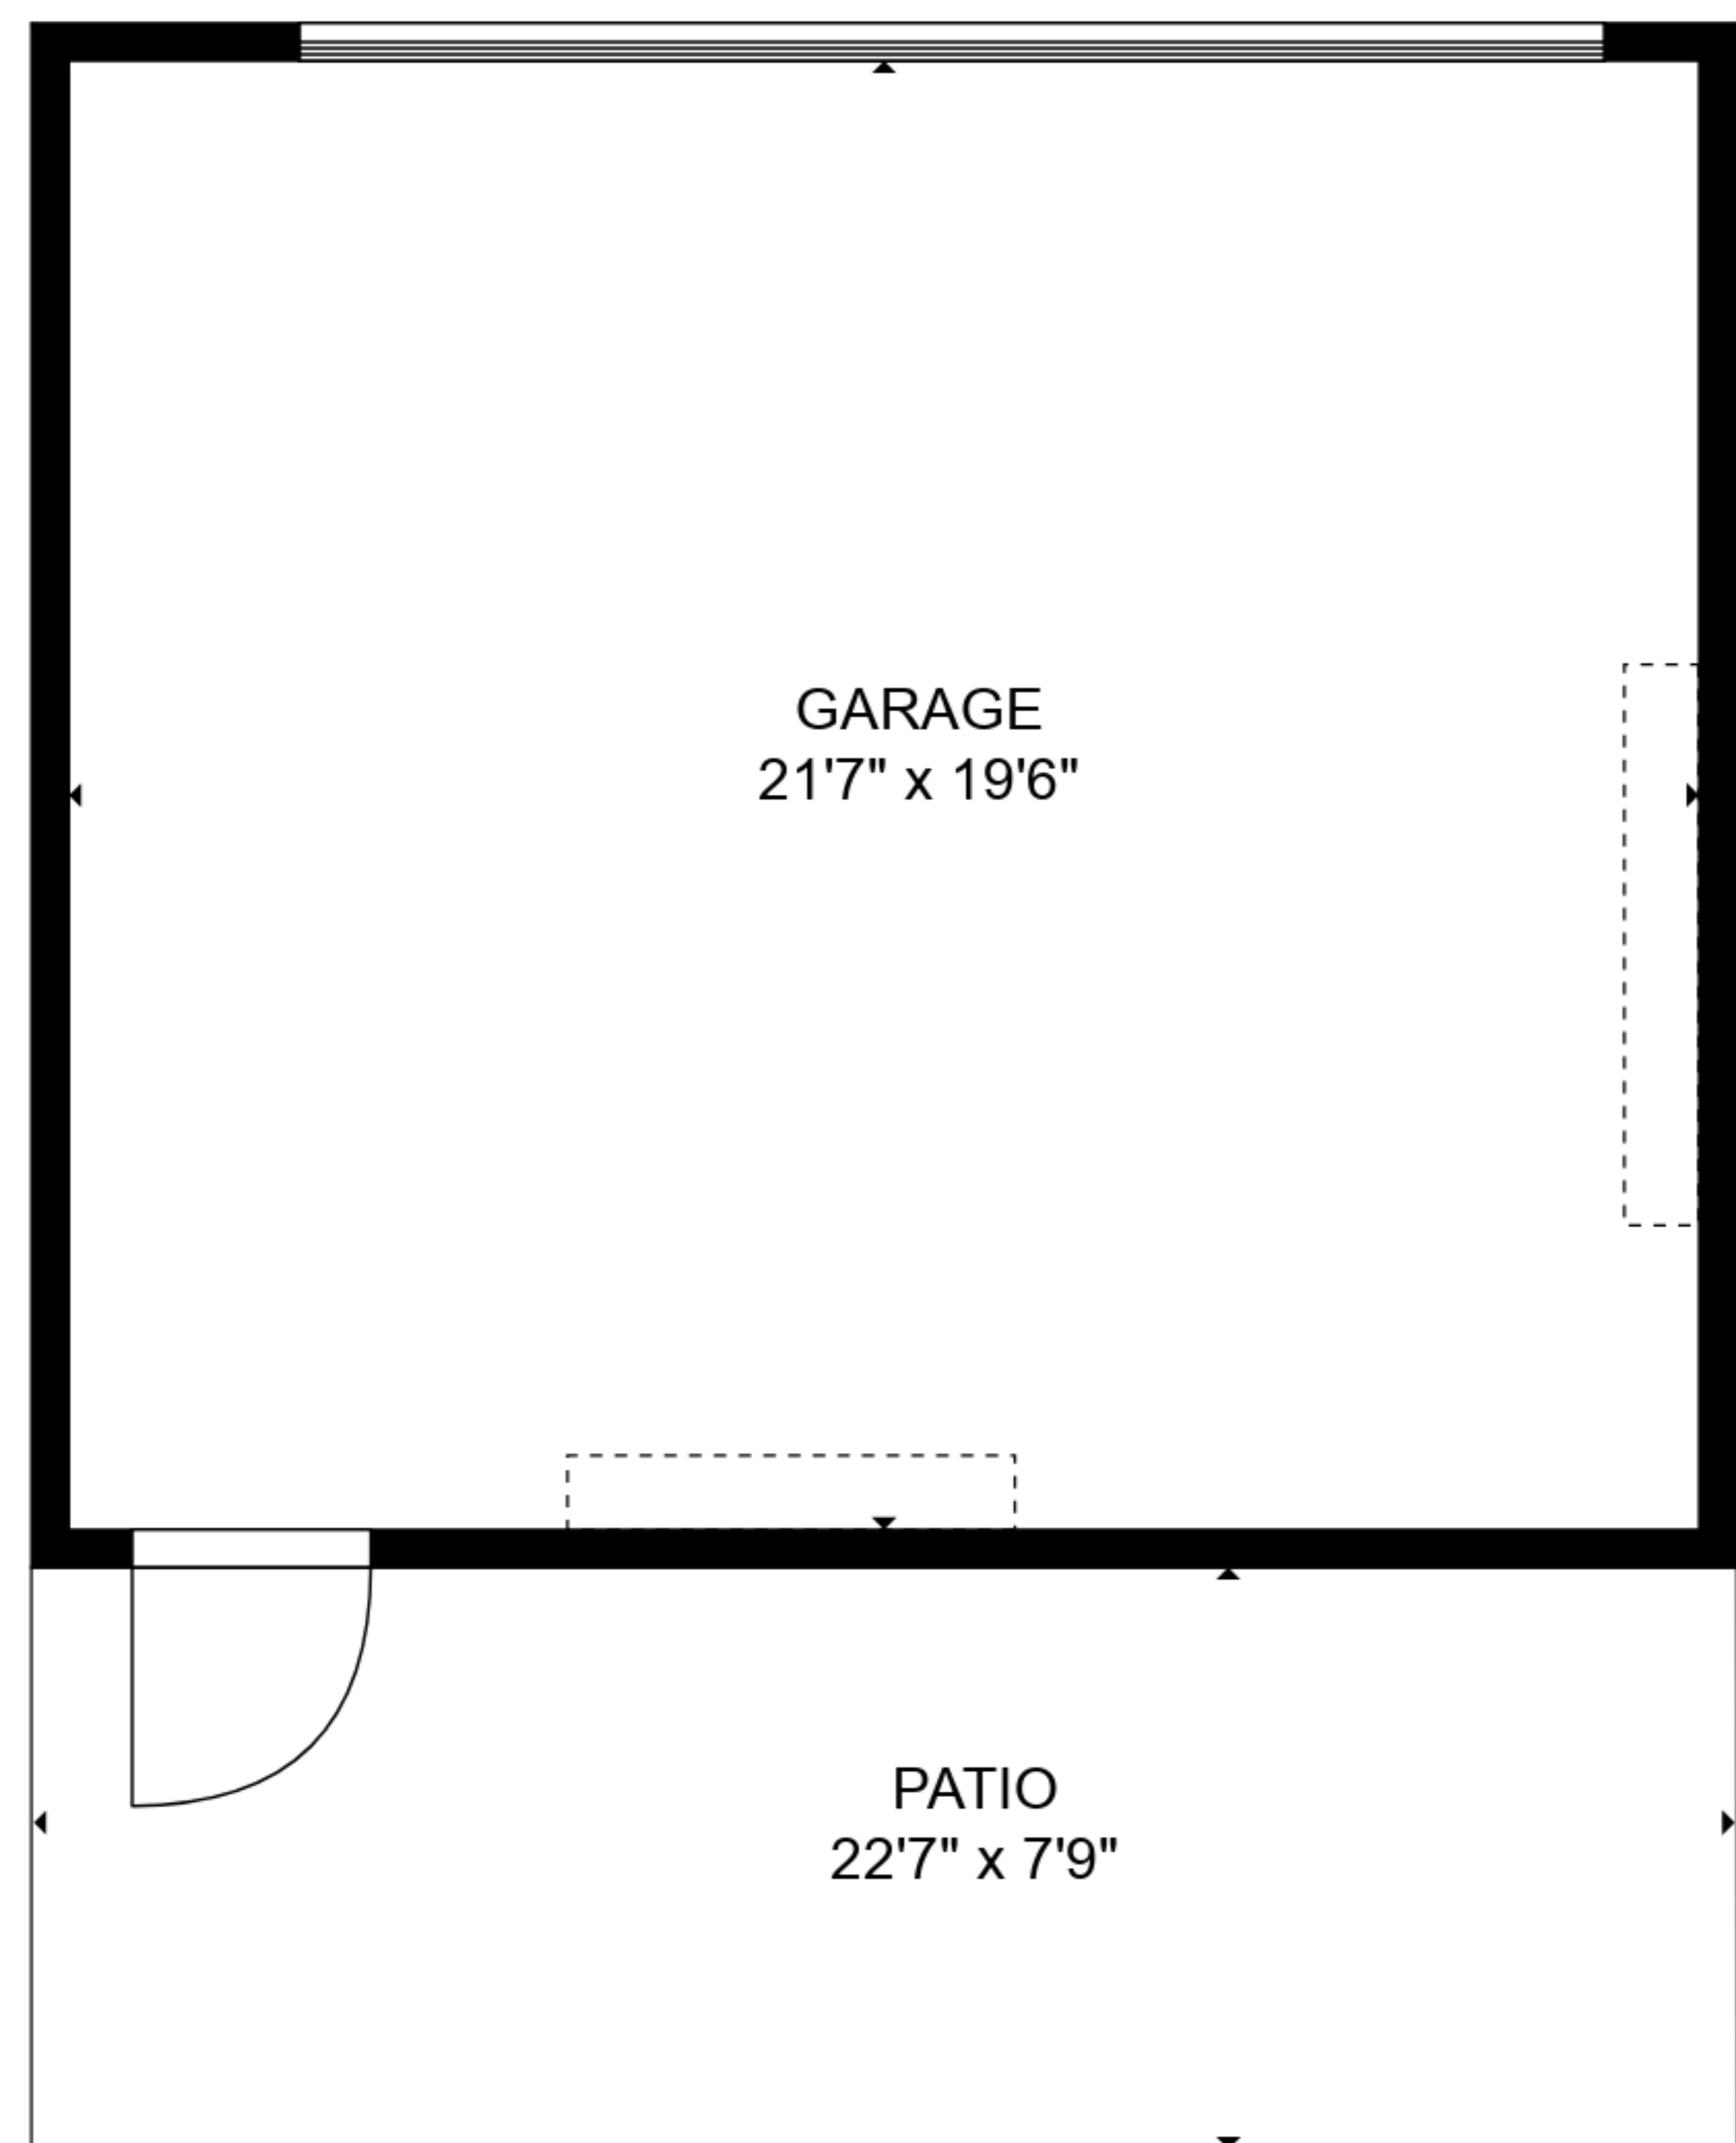

TOTAL: 2282 sq. ft
FLOOR 1: 1141 sq. ft, FLOOR 2: 1141 sq. ft
EXCLUDED AREAS: GARAGE: 421 sq. ft, PATIO: 174 sq. ft
WALLS: 178 sq. ft

TOTAL: 2282 sq. ft
 FLOOR 1: 1141 sq. ft, FLOOR 2: 1141 sq. ft
 EXCLUDED AREAS: GARAGE: 421 sq. ft, PATIO: 174 sq. ft
 WALLS: 178 sq. ft

FLOOR 1

FLOOR 2

TOTAL: 2282 sq. ft
 FLOOR 1: 1141 sq. ft, FLOOR 2: 1141 sq. ft
 EXCLUDED AREAS: GARAGE: 421 sq. ft, PATIO: 174 sq. ft
 WALLS: 178 sq. ft