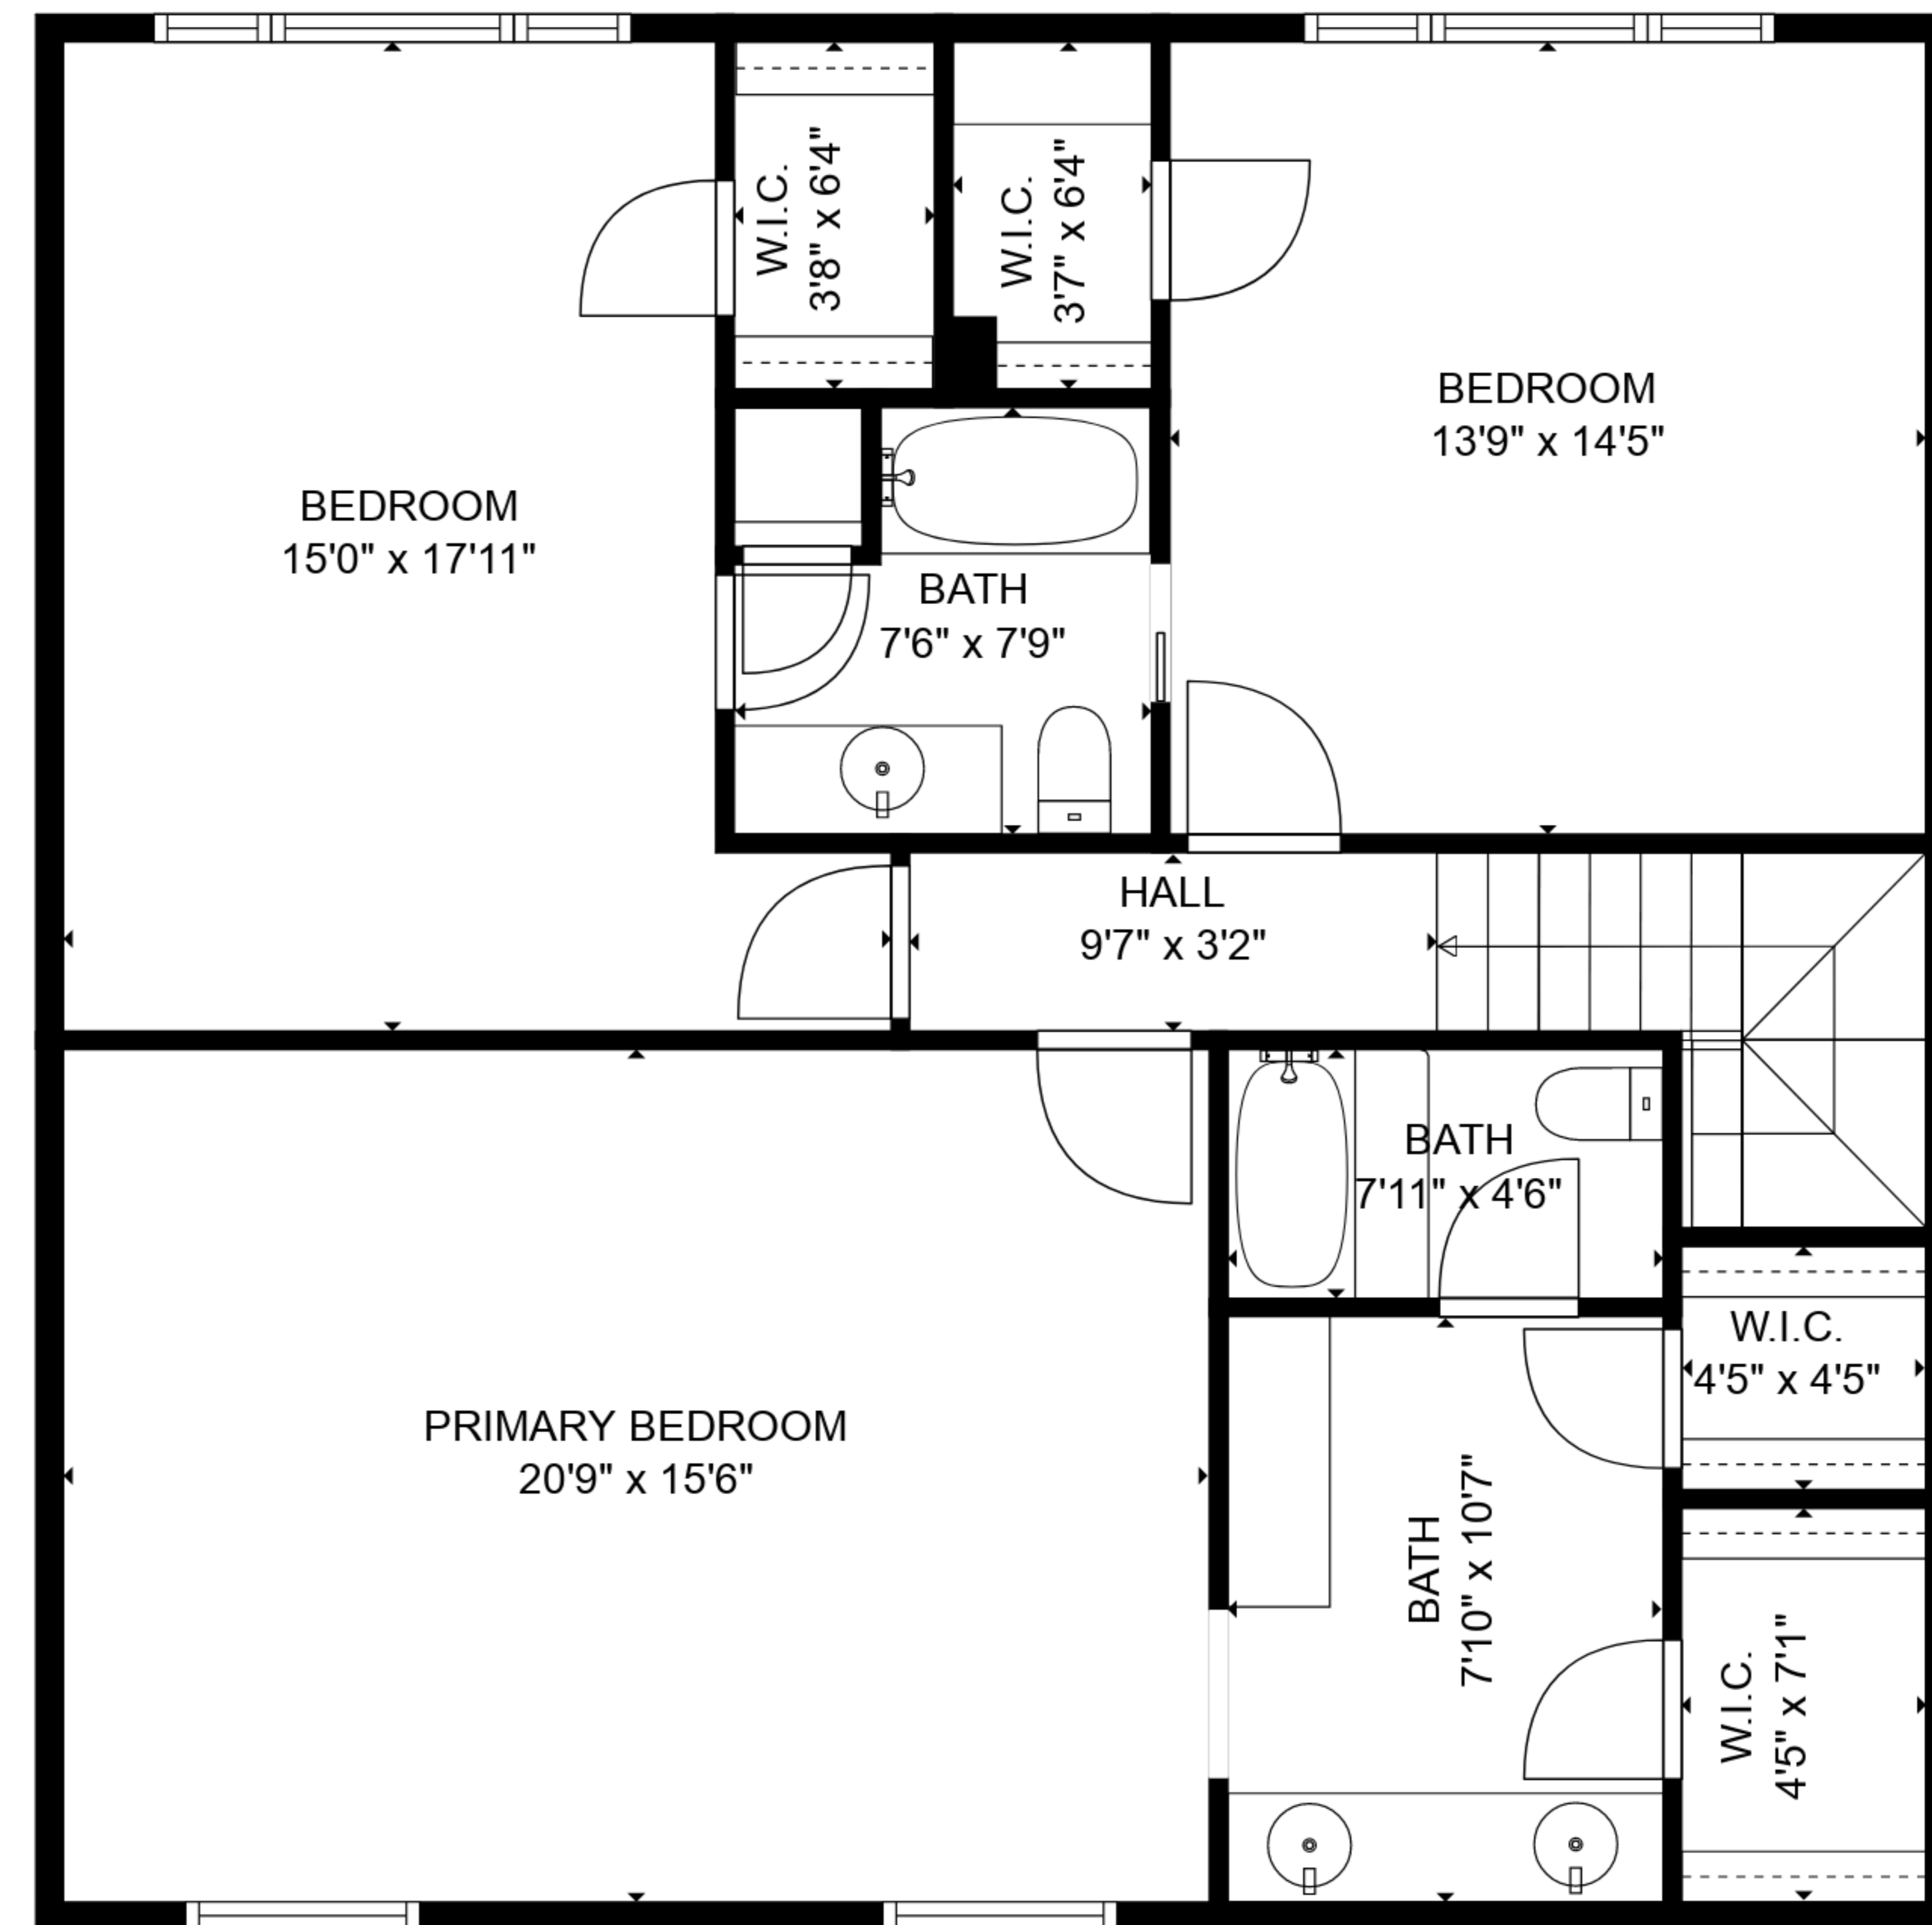

TOTAL: 2282 sq. ft
FLOOR 1: 1141 sq. ft, FLOOR 2: 1141 sq. ft
EXCLUDED AREAS: GARAGE: 421 sq. ft, PATIO: 174 sq. ft
WALLS: 178 sq. ft

TOTAL: 2282 sq. ft
 FLOOR 1: 1141 sq. ft, FLOOR 2: 1141 sq. ft
 EXCLUDED AREAS: GARAGE: 421 sq. ft, PATIO: 174 sq. ft
 WALLS: 178 sq. ft

FLOOR 1

FLOOR 2

TOTAL: 2282 sq. ft
 FLOOR 1: 1141 sq. ft, FLOOR 2: 1141 sq. ft
 EXCLUDED AREAS: GARAGE: 421 sq. ft, PATIO: 174 sq. ft
 WALLS: 178 sq. ft