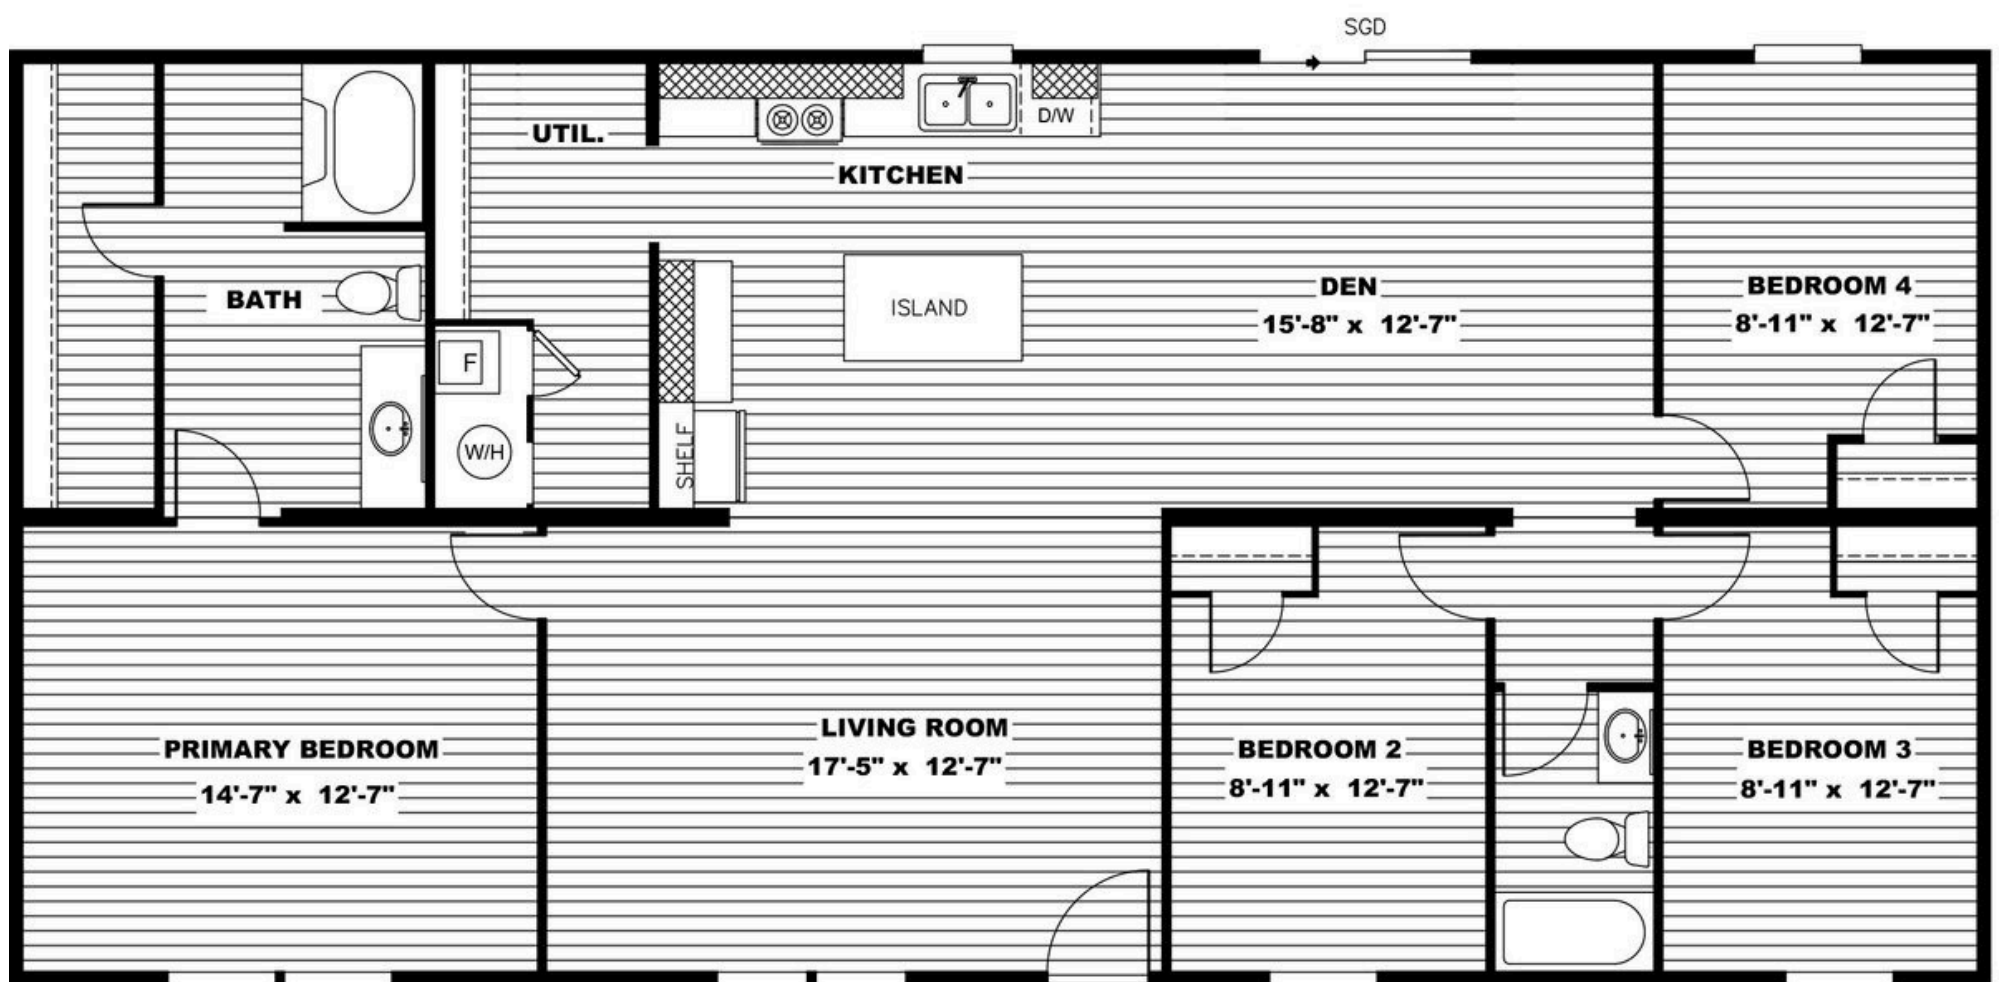

# HOME FEATURES

New Construction: Manufactured 2025

4 Bed | 2 Bath | 1,568 Square Feet

1 Acre Lot (1 Acre Lot Next Door is for sale too)