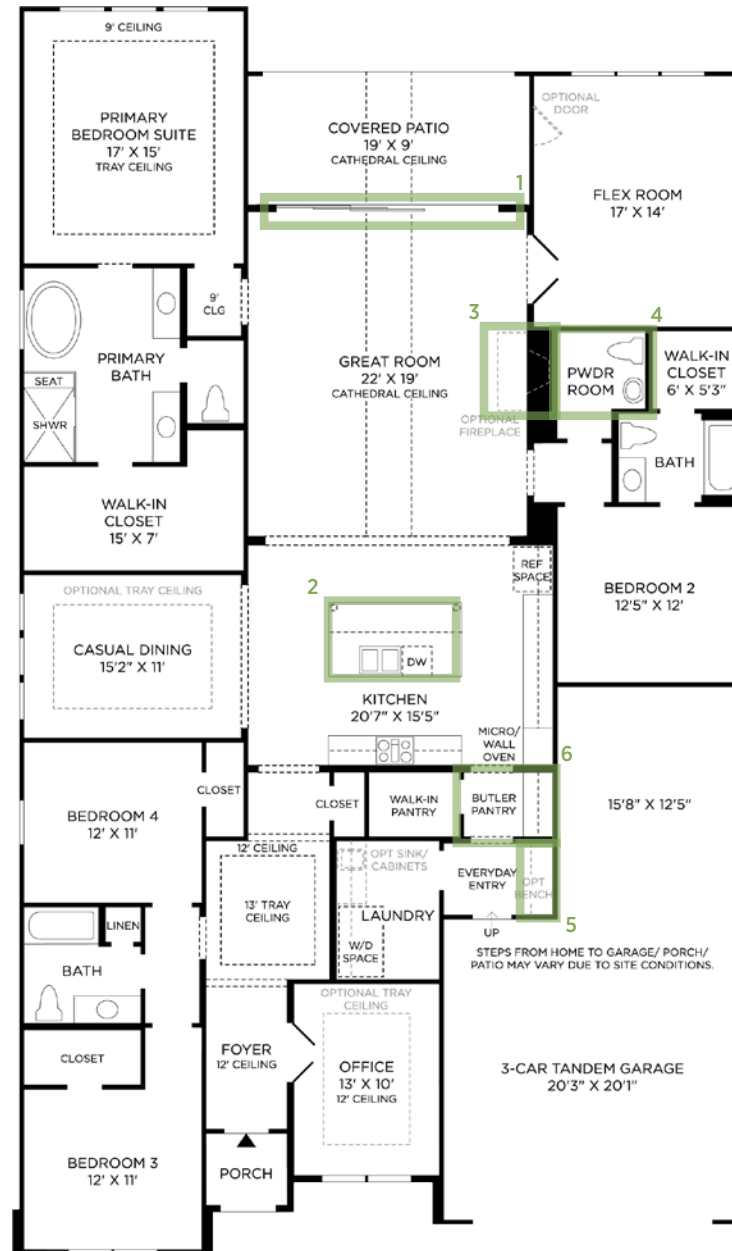

Designer Appointed Features | STRUCTURAL OPTIONS

Designer Appointed Features are home details and finishes curated by the talented design professionals responsible for the distinctive looks found in our model homes.

1 MULTI-SLIDE STACKED DOORS GREAT ROOM

PC026372

2 ALTERNATE KITCHEN ISLAND

PC263149

3 60" LINEAR FIREPLACE

PC106266

4 ADDITIONAL POWDER ROOM

PC377

5 MUD BENCH

PC036541

6 BUTLER'S PANTRY

PC812