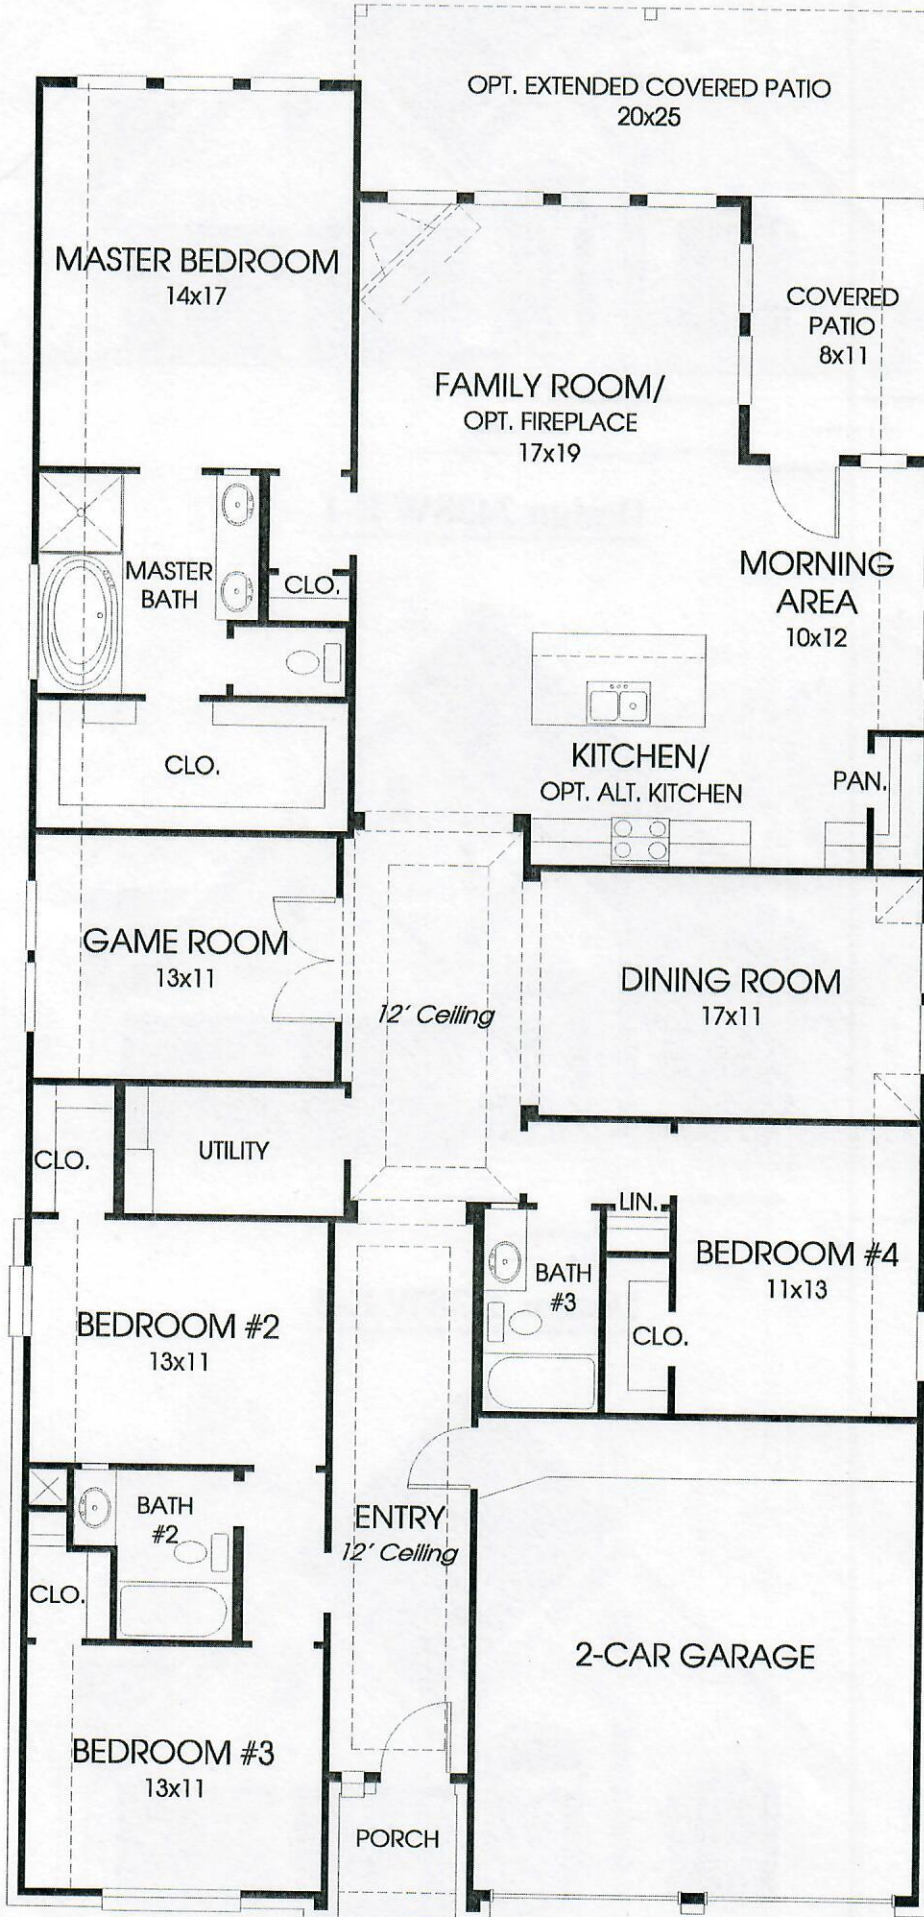

DESIGNS

Design 2438W

This home contains approximately 2,438 square feet.*

*See Page 3 for Details and Disclaimers.

© Perry Homes, LLC 2015

04/25/2016
(50' CL)

PERRY HOMES