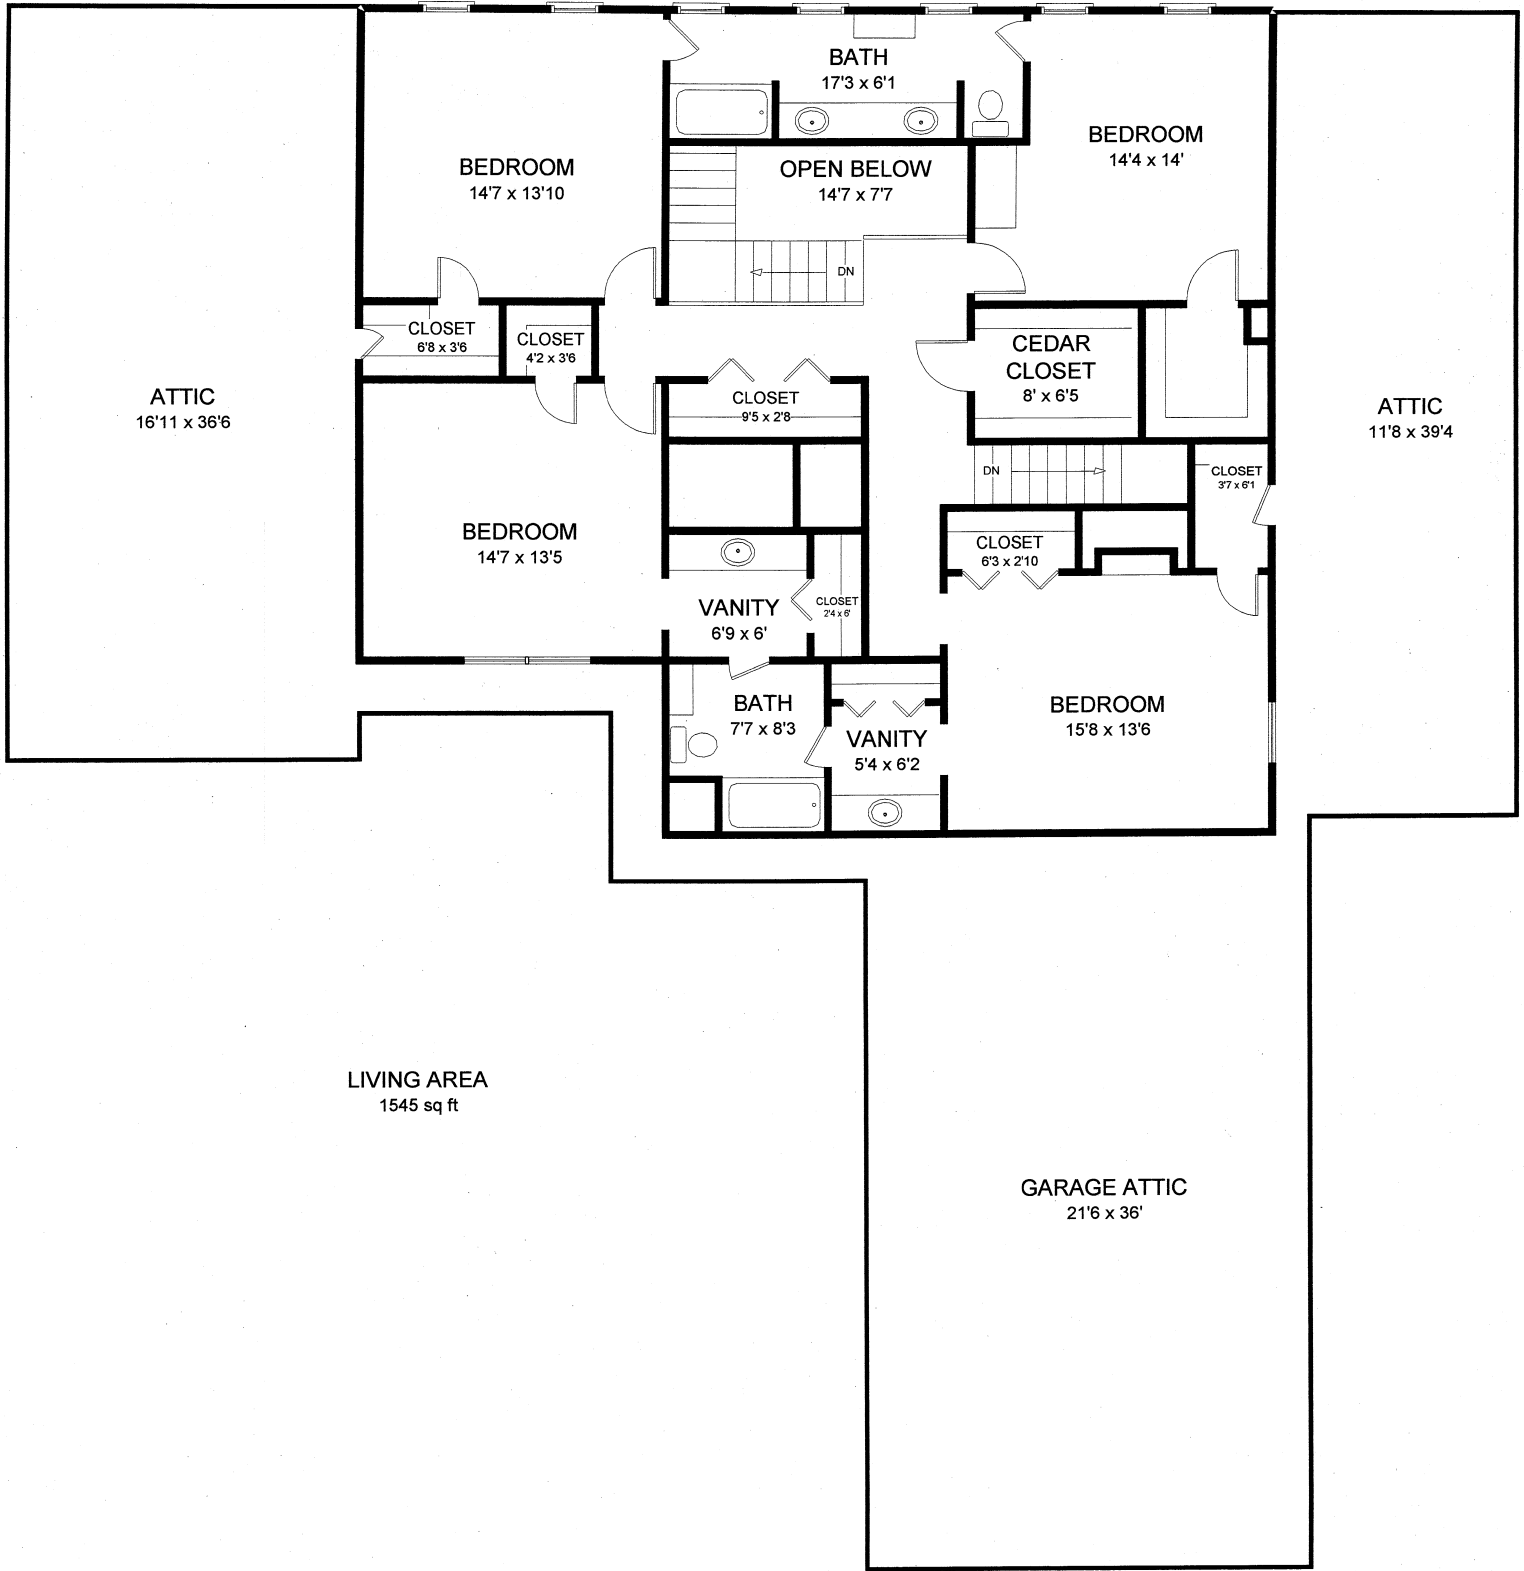

LIVING AREA
2978 sq ft

ATTIC
16'11 x 36'6

BEDROOM
14'7 x 13'10

BATH
17'3 x 6'1

BEDROOM
14'4 x 14'

OPEN BELOW
14'7 x 7'7

CLOSET
6'8 x 3'6

CLOSET
4'2 x 3'6

CEDAR
CLOSET
8' x 6'5

ATTIC
11'8 x 39'4

BEDROOM
14'7 x 13'5

CLOSET
9'5 x 2'8

CLOSET
6'3 x 2'10

CLOSET
3'7 x 6'1

VANITY
6'9 x 6'

CLOSET
24' x 6'

BATH
7'7 x 8'3

VANITY
5'4 x 6'2

BEDROOM
15'8 x 13'6

LIVING AREA
1545 sq ft

GARAGE ATTIC
21'6 x 36'