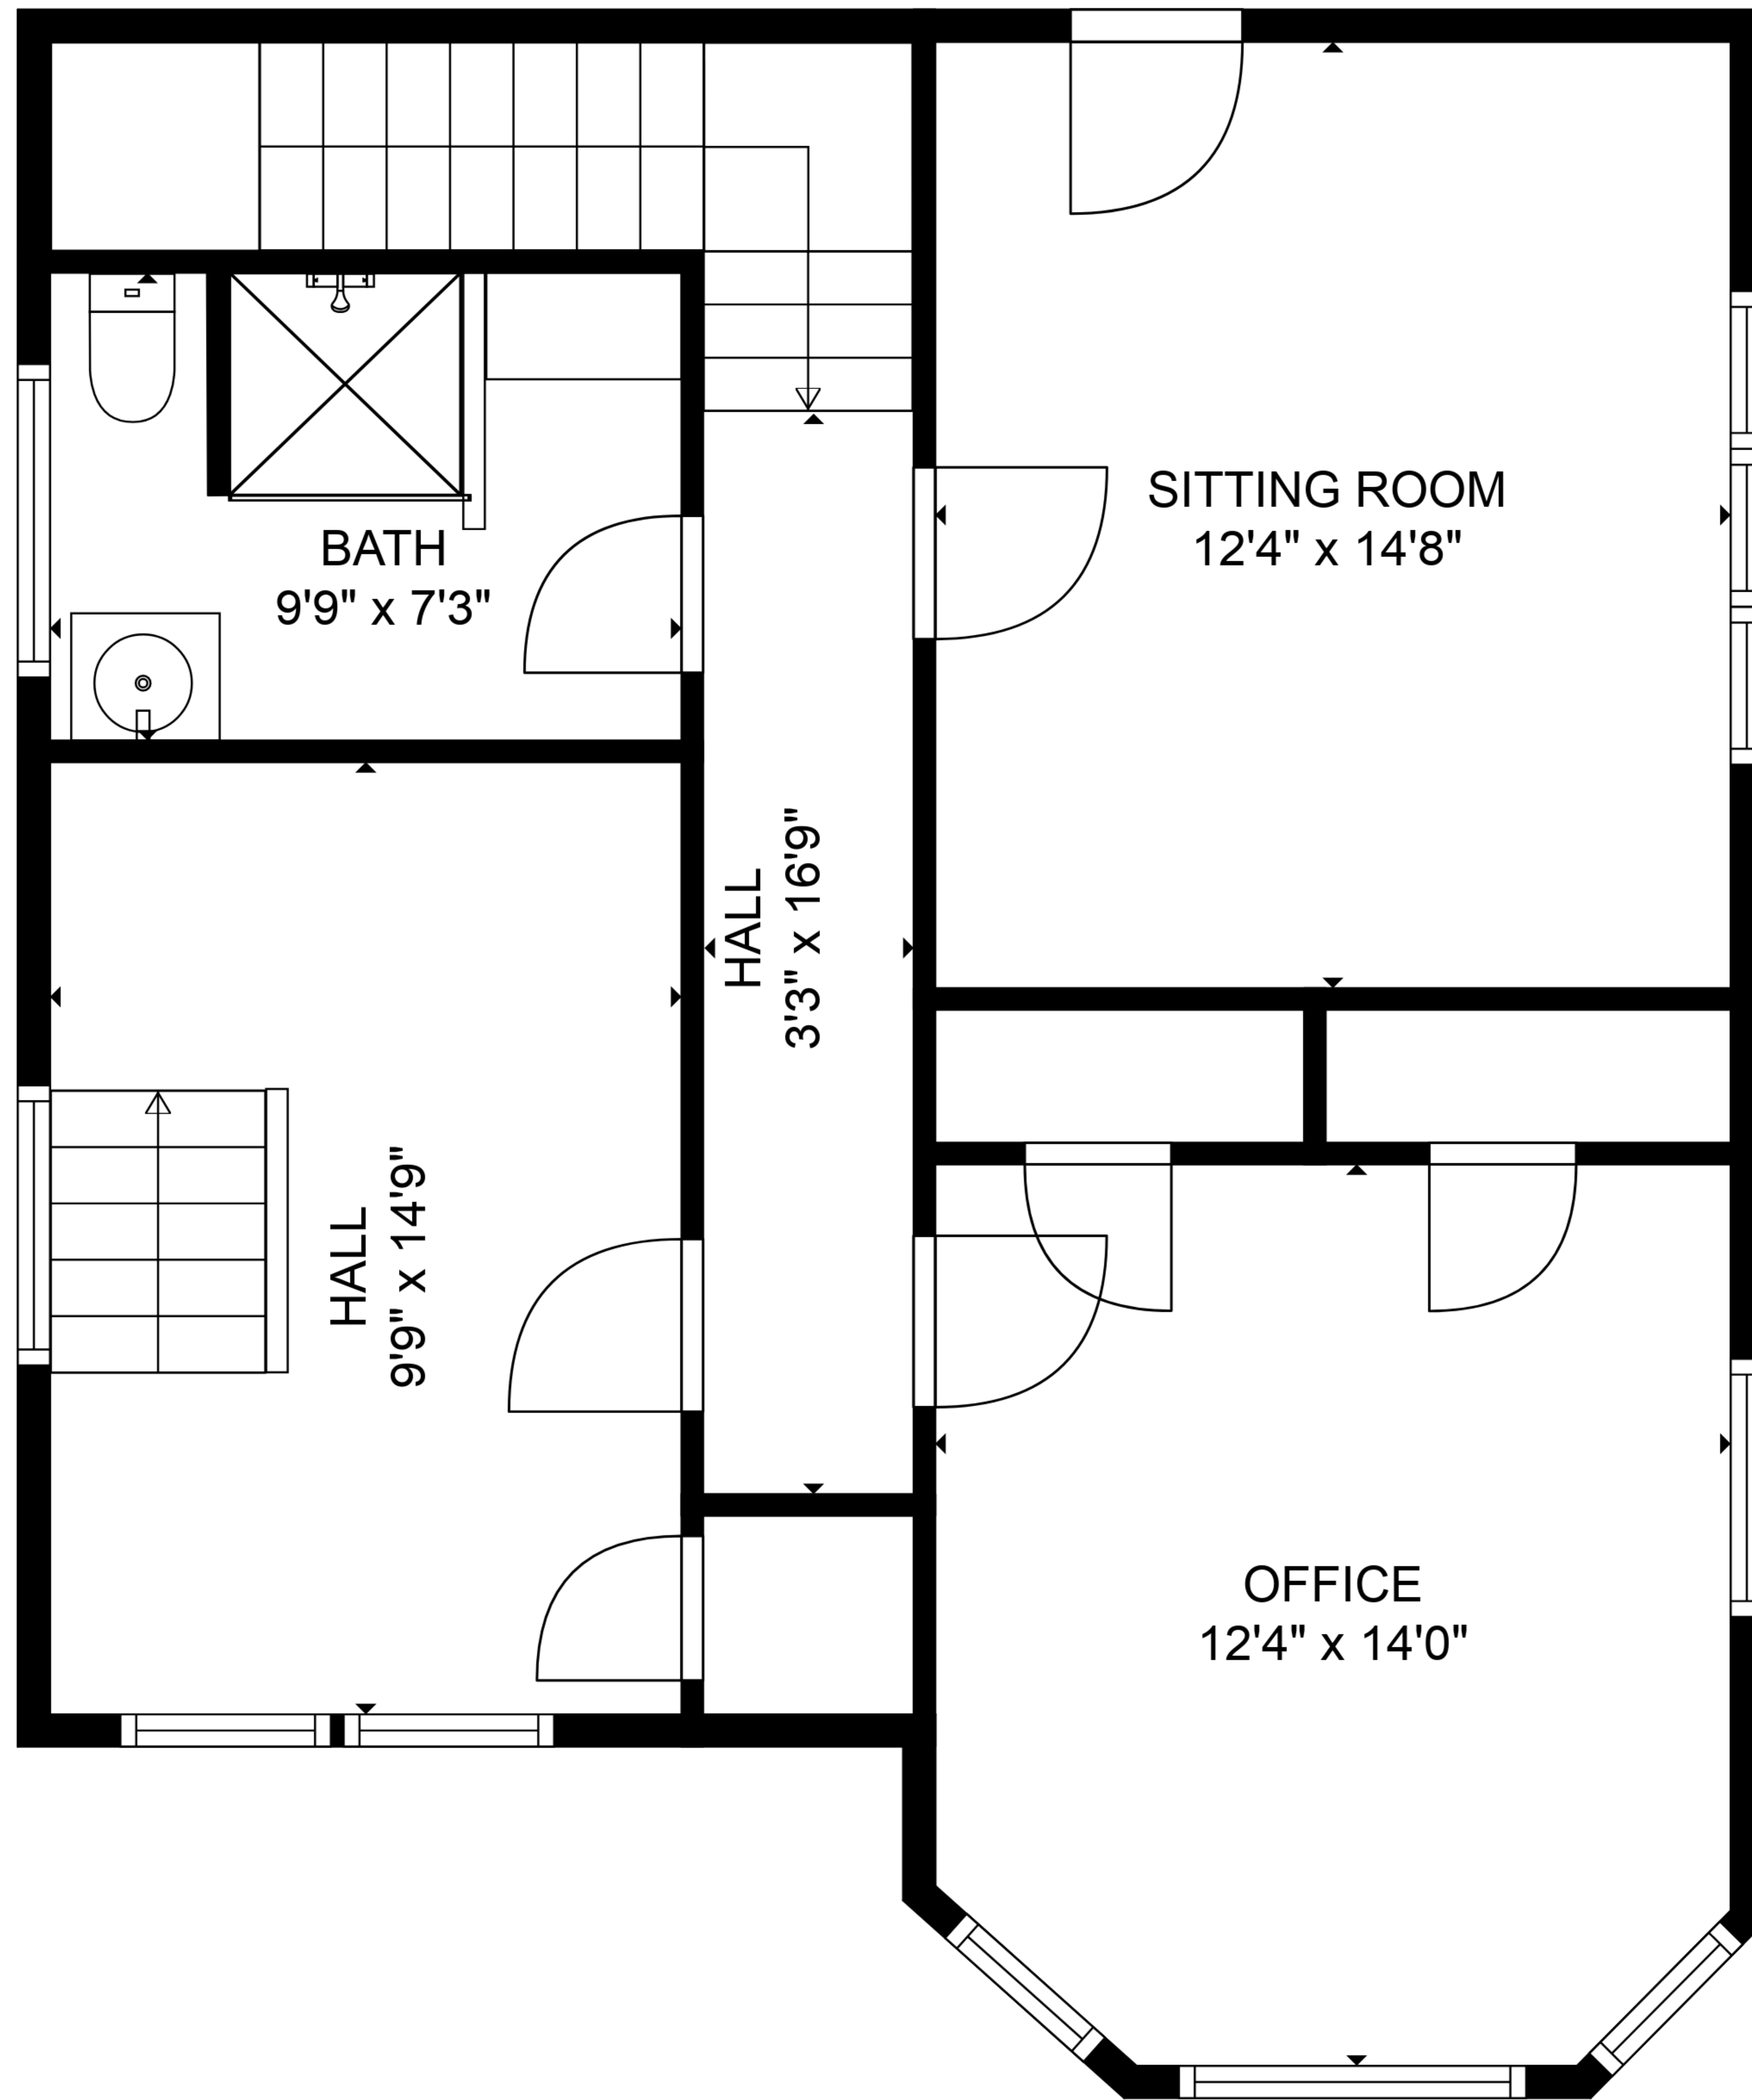

TOTAL: 2332 sq. ft

FLOOR 1: 1159 sq. ft, FLOOR 2: 735 sq. ft, FLOOR 3: 438 sq. ft

EXCLUDED AREAS: LOW CEILING: 192 sq. ft

WALLS: 194 sq. ft

TOTAL: 2332 sq. ft
FLOOR 1: 1159 sq. ft, FLOOR 2: 735 sq. ft, FLOOR 3: 438 sq. ft
EXCLUDED AREAS: LOW CEILING: 192 sq. ft
WALLS: 194 sq. ft

TOTAL: 2332 sq. ft
FLOOR 1: 1159 sq. ft, FLOOR 2: 735 sq. ft, FLOOR 3: 438 sq. ft
EXCLUDED AREAS: LOW CEILING: 192 sq. ft
WALLS: 194 sq. ft

FLOOR 2

FLOOR 3

FLOOR 1

TOTAL: 2332 sq. ft
 FLOOR 1: 1159 sq. ft, FLOOR 2: 735 sq. ft, FLOOR 3: 438 sq. ft
 EXCLUDED AREAS: LOW CEILING: 192 sq. ft
 WALLS: 194 sq. ft