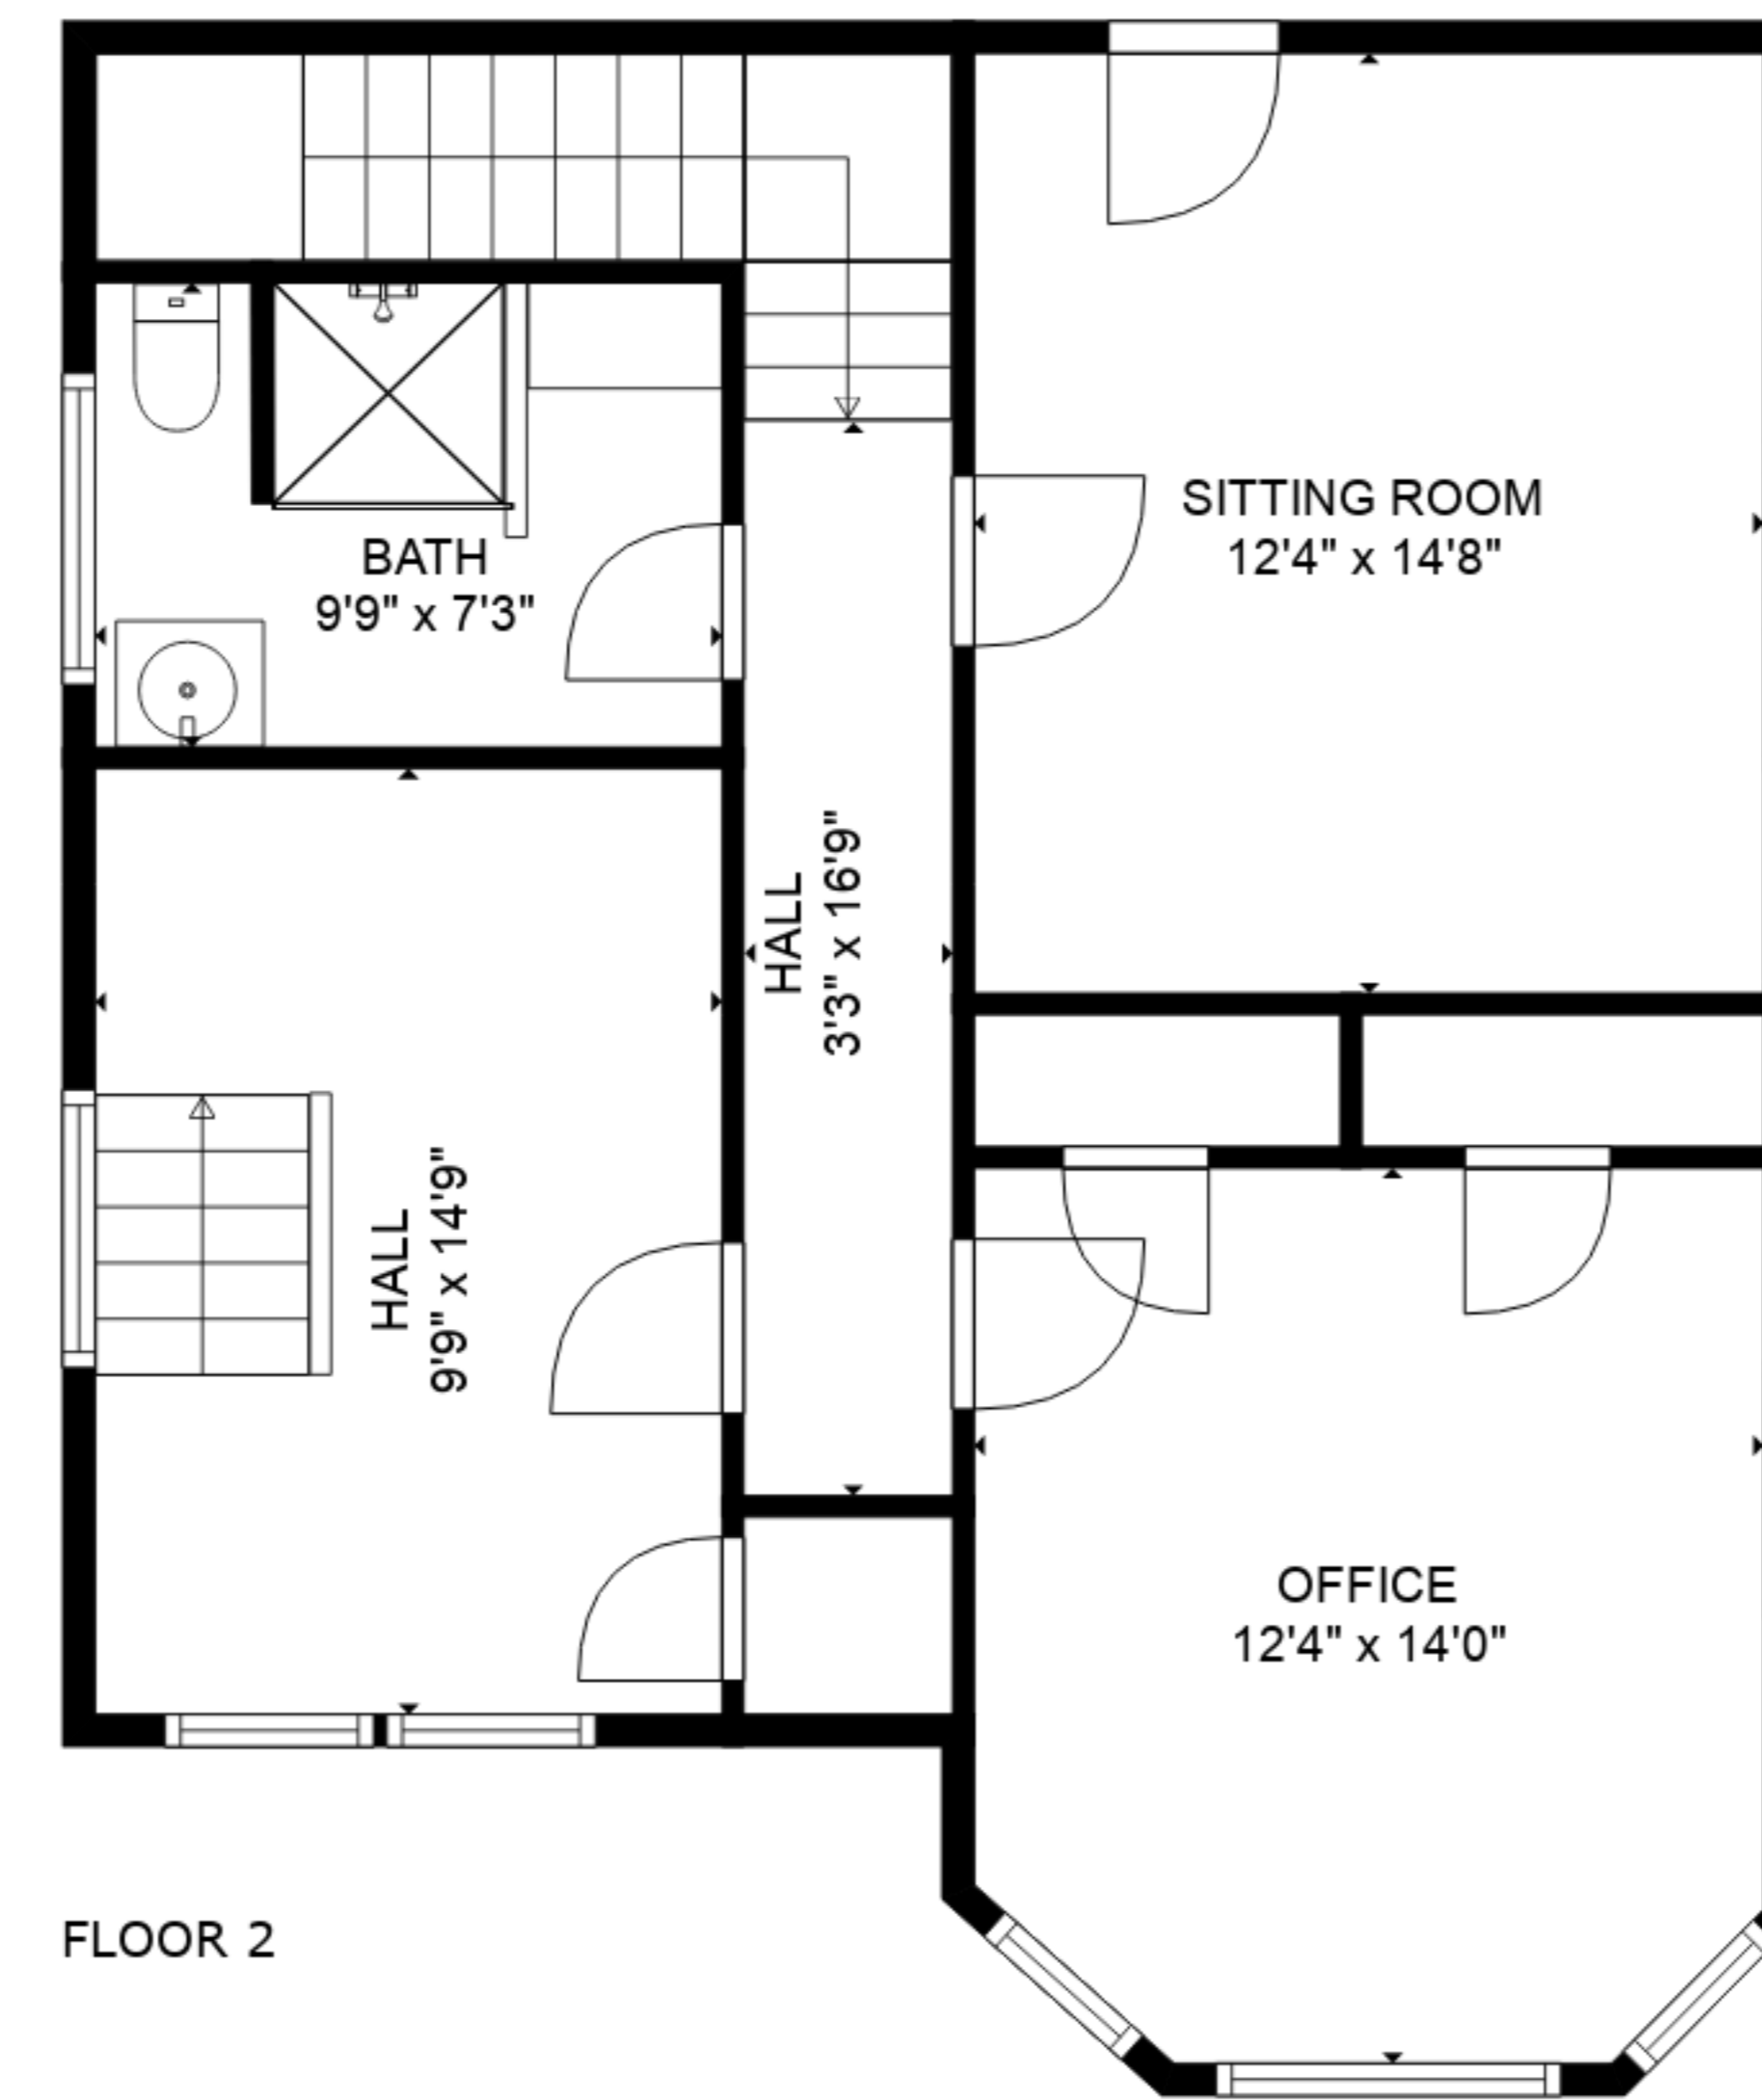

TOTAL: 2332 sq. ft

FLOOR 1: 1159 sq. ft, FLOOR 2: 735 sq. ft, FLOOR 3: 438 sq. ft

EXCLUDED AREAS: LOW CEILING: 192 sq. ft

WALLS: 194 sq. ft

TOTAL: 2332 sq. ft
FLOOR 1: 1159 sq. ft, FLOOR 2: 735 sq. ft, FLOOR 3: 438 sq. ft
EXCLUDED AREAS: LOW CEILING: 192 sq. ft
WALLS: 194 sq. ft

TOTAL: 2332 sq. ft
FLOOR 1: 1159 sq. ft, FLOOR 2: 735 sq. ft, FLOOR 3: 438 sq. ft
EXCLUDED AREAS: LOW CEILING: 192 sq. ft
WALLS: 194 sq. ft

FLOOR 2

FLOOR 3

FLOOR 1

TOTAL: 2332 sq. ft
 FLOOR 1: 1159 sq. ft, FLOOR 2: 735 sq. ft, FLOOR 3: 438 sq. ft
 EXCLUDED AREAS: LOW CEILING: 192 sq. ft
 WALLS: 194 sq. ft