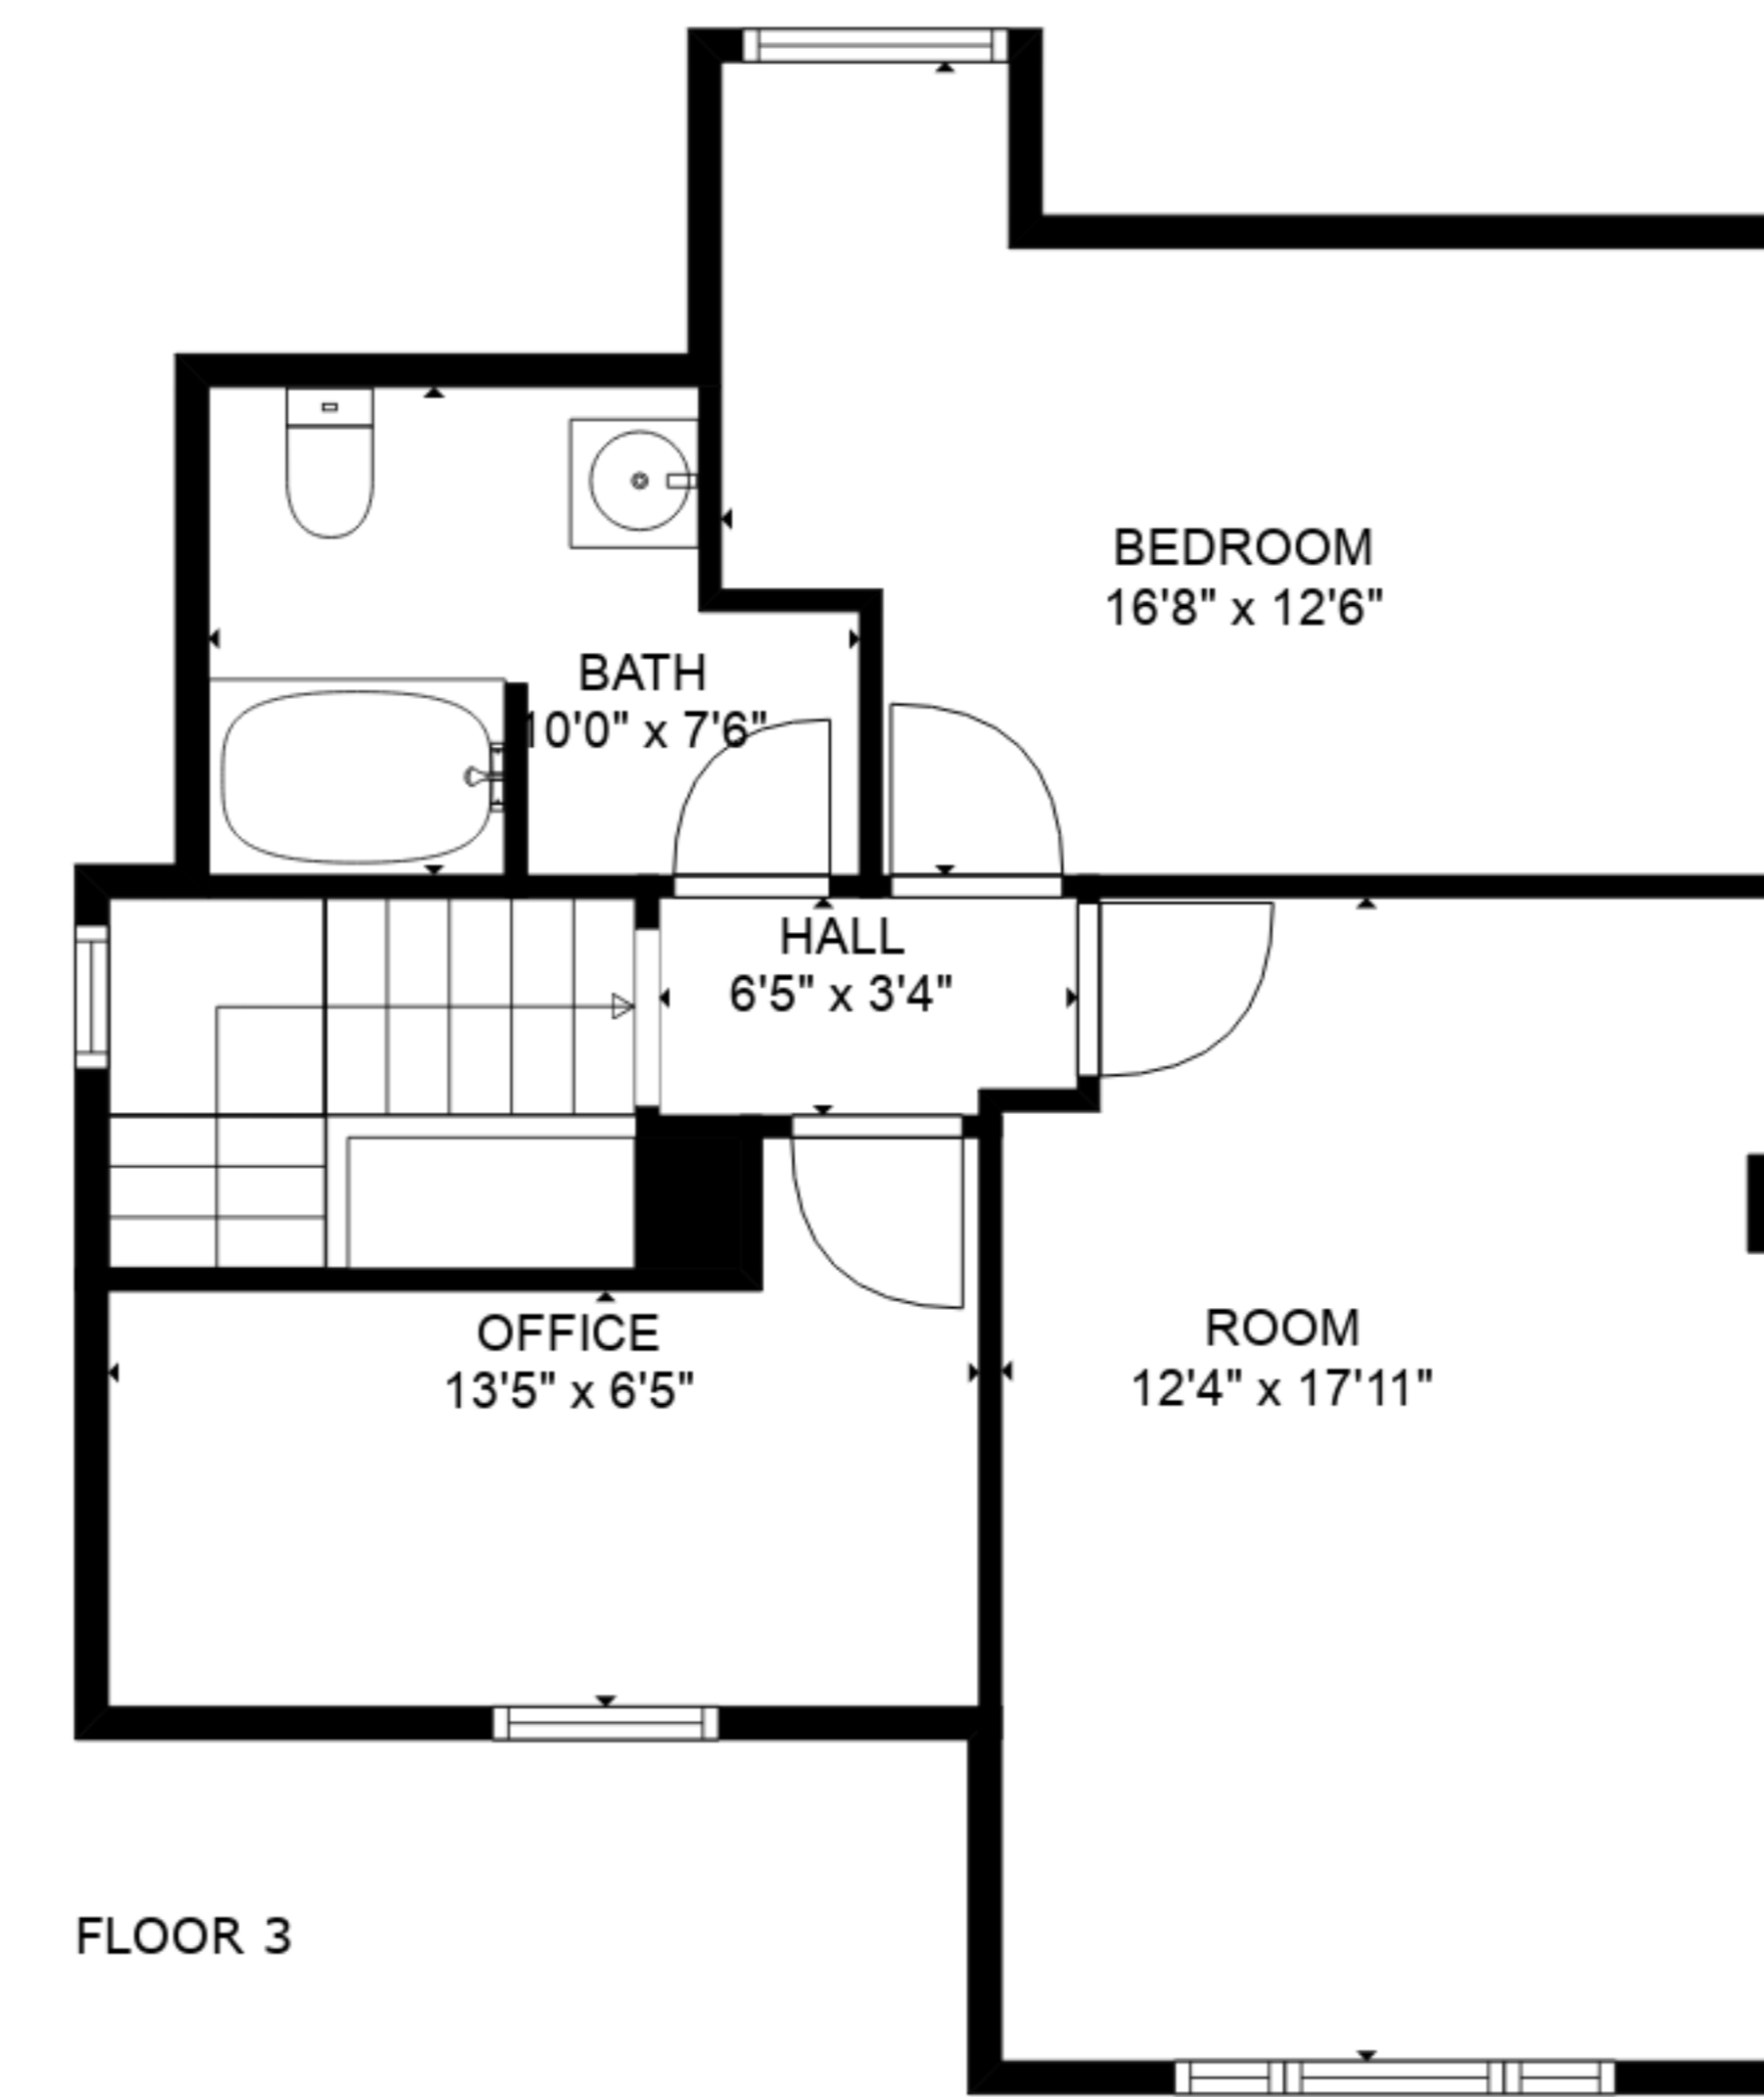

TOTAL: 2332 sq. ft

FLOOR 1: 1159 sq. ft, FLOOR 2: 735 sq. ft, FLOOR 3: 438 sq. ft

EXCLUDED AREAS: LOW CEILING: 192 sq. ft

WALLS: 194 sq. ft

TOTAL: 2332 sq. ft
FLOOR 1: 1159 sq. ft, FLOOR 2: 735 sq. ft, FLOOR 3: 438 sq. ft
EXCLUDED AREAS: LOW CEILING: 192 sq. ft
WALLS: 194 sq. ft

TOTAL: 2332 sq. ft
FLOOR 1: 1159 sq. ft, FLOOR 2: 735 sq. ft, FLOOR 3: 438 sq. ft
EXCLUDED AREAS: LOW CEILING: 192 sq. ft
WALLS: 194 sq. ft

FLOOR 2

FLOOR 3

FLOOR 1

TOTAL: 2332 sq. ft
 FLOOR 1: 1159 sq. ft, FLOOR 2: 735 sq. ft, FLOOR 3: 438 sq. ft
 EXCLUDED AREAS: LOW CEILING: 192 sq. ft
 WALLS: 194 sq. ft