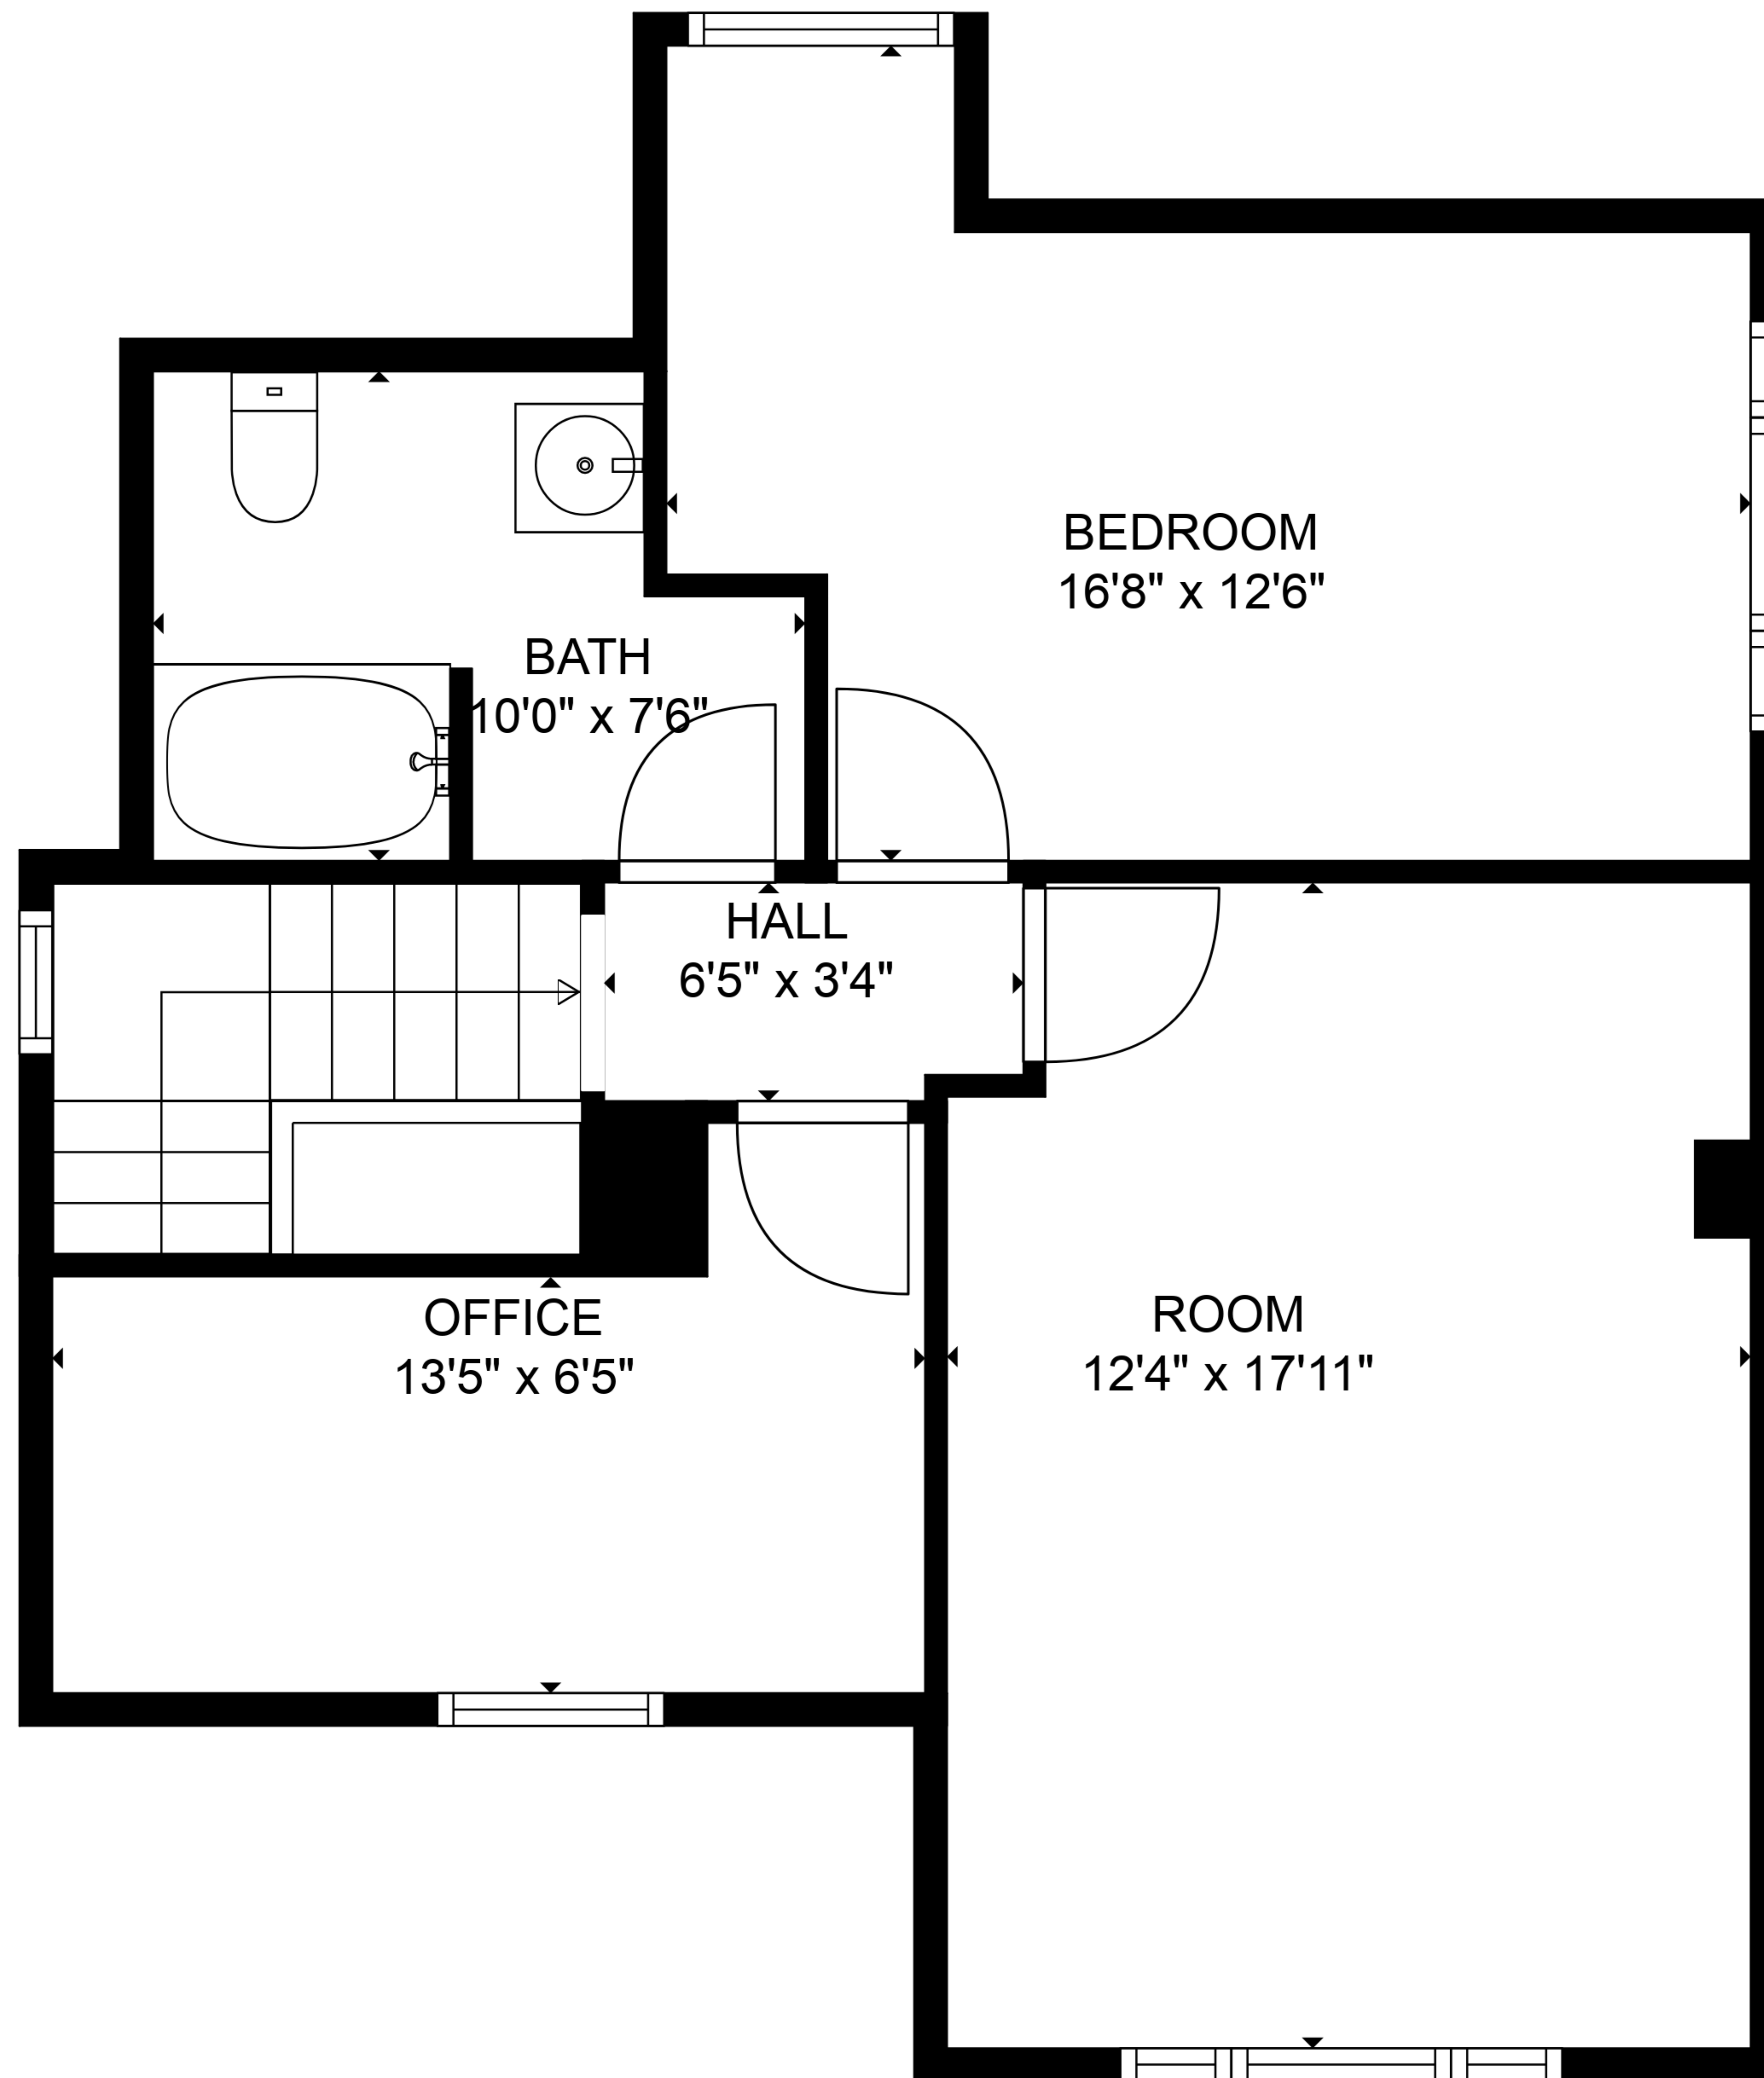

TOTAL: 2332 sq. ft

FLOOR 1: 1159 sq. ft, FLOOR 2: 735 sq. ft, FLOOR 3: 438 sq. ft

EXCLUDED AREAS: LOW CEILING: 192 sq. ft

WALLS: 194 sq. ft

TOTAL: 2332 sq. ft
FLOOR 1: 1159 sq. ft, FLOOR 2: 735 sq. ft, FLOOR 3: 438 sq. ft
EXCLUDED AREAS: LOW CEILING: 192 sq. ft
WALLS: 194 sq. ft

TOTAL: 2332 sq. ft
FLOOR 1: 1159 sq. ft, FLOOR 2: 735 sq. ft, FLOOR 3: 438 sq. ft
EXCLUDED AREAS: LOW CEILING: 192 sq. ft
WALLS: 194 sq. ft

FLOOR 2

FLOOR 3

FLOOR 1

TOTAL: 2332 sq. ft
 FLOOR 1: 1159 sq. ft, FLOOR 2: 735 sq. ft, FLOOR 3: 438 sq. ft
 EXCLUDED AREAS: LOW CEILING: 192 sq. ft
 WALLS: 194 sq. ft