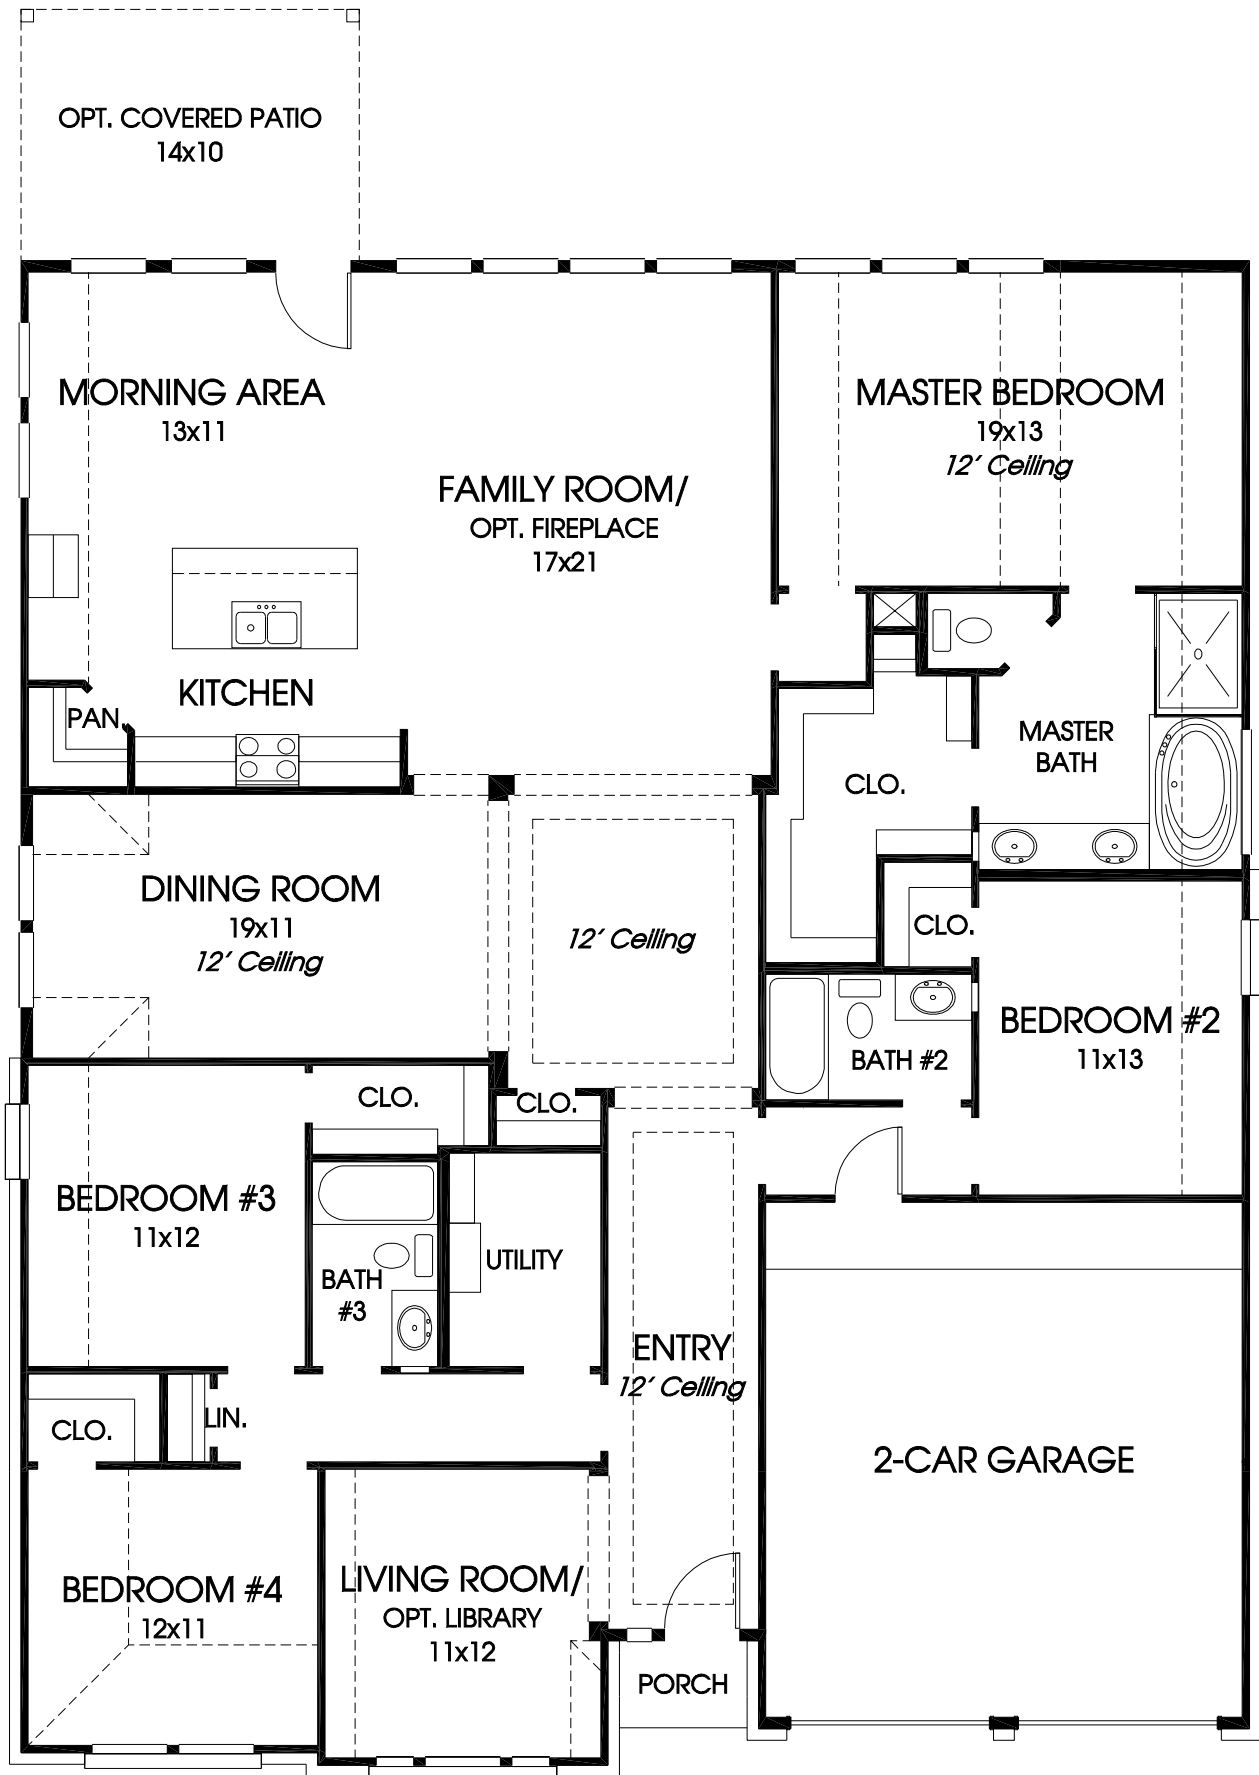

DESIGNS

Plan 2501W

This home contains approximately 2,501 square feet and includes four bedrooms and three baths.

Not included: inside keyed deadbolt locks, refrigerators, furnishings, drapery, plants, decorator items and all other personal property being used in model homes. Builder reserves the right to make changes in the plans and specifications, and to substitute material of similar quality. Room dimensions indicate approximate inside area measurements.

Note: Any options listed on this brochure are available at an additional cost.

03/01/2011 - Perry Homes (60' CL)

PERRY HOMES

Some of the elevations shown may not be available in all communities.

PLAN 2501W E-1

PLAN 2501W E-2

PLAN 2501W E-30