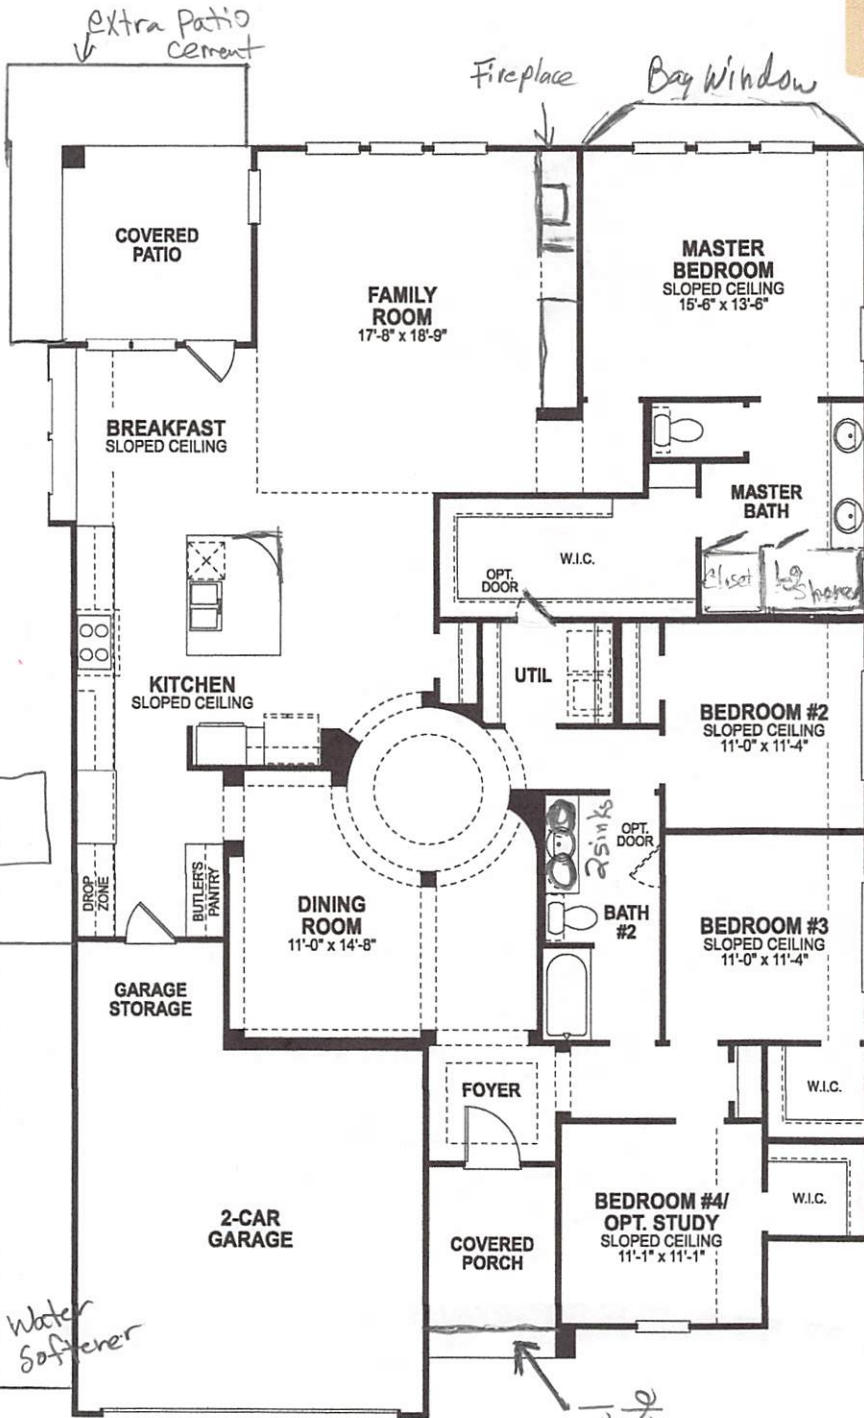

Floor Plan

Elevations

ZOOM

DISPLAY OPTIONS

- REVERSE PLAN
- FURNITURE PLANNER

Options

14505 - Molly

0 Sq. Ft., 0 Bedroom

Floors

Plan Options

Print

Large Shower w/ Seat

5ft Garage extension