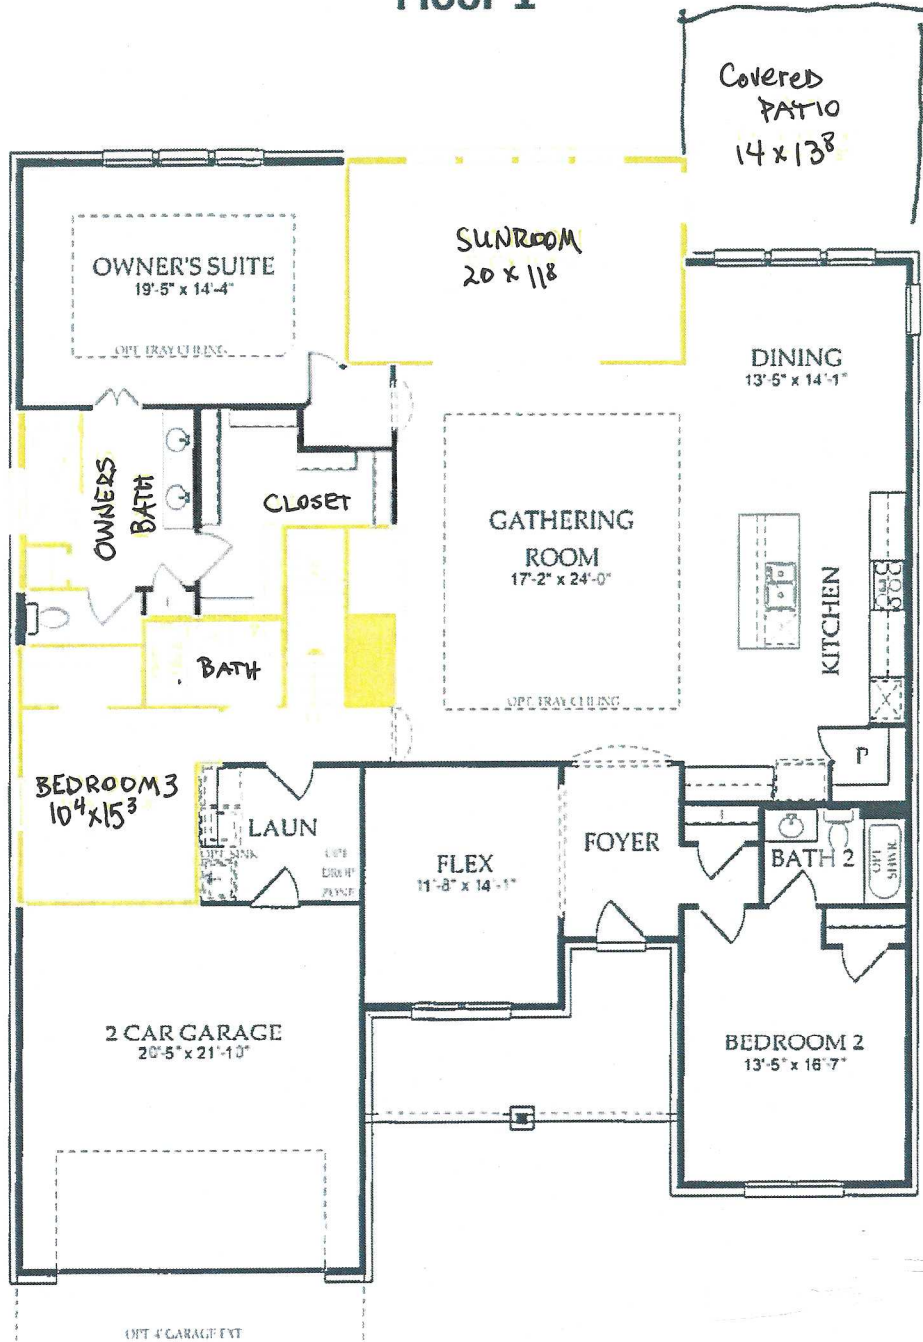

Del Webb – The Woodlands® - Plan 0972 - Magnolia

Del Webb

Floor 1

Selected Options: Sunroom, Owner's Bath 2, Stairs to Loft w/Bedroom & Bath, Bedroom 3, Loft w/Bedroom & Bath.

The following options are available but not selected: Golf Cart Garage, Extended Covered Patio, Study, Mud Bench at Laundry, Owner's Bath 1, Dual Owner's

Del Webb – The Woodlands® - Plan 0972 - Magnolia

Del Webb*

Optional Second Floor

Selected Options: Sunroom, Owner's Bath 2, Stairs to Loft w/Bedroom & Bath, Bedroom 3, Loft w/Bedroom & Bath

The following options are available but not selected: Golf Cart Garage, Extended Covered Patio, Study, Mud Bench at Laundry, Owner's Bath 1, Dual Owner's