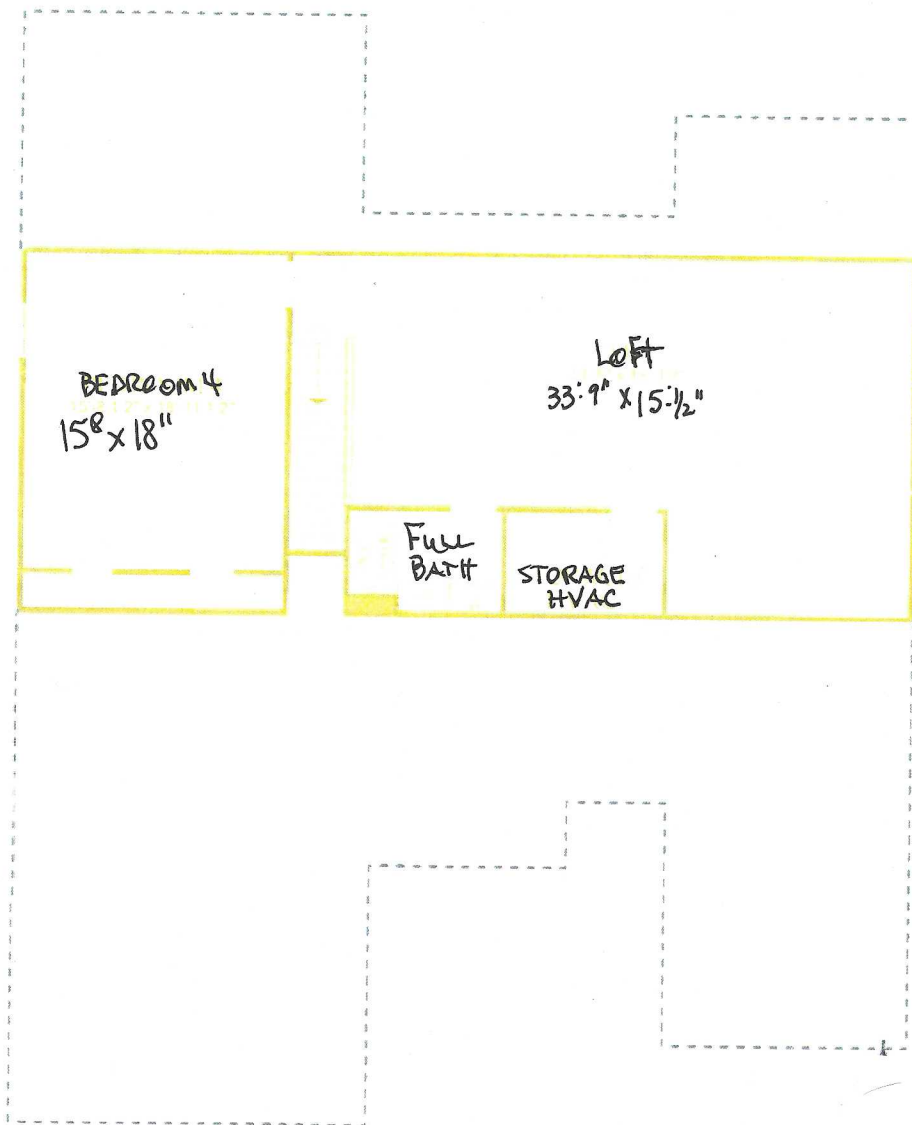

Del Webb – The Woodlands® - Plan 0972 - Magnolia

Del Webb

Floor 1

Selected Options: Sunroom, Owner's Bath 2, Stairs to Loft w/Bedroom & Bath, Bedroom 3, Loft w/Bedroom & Bath.

The following options are available but not selected: Golf Cart Garage, Extended Covered Patio, Study, Mud Bench at Laundry, Owner's Bath 1, Dual Owner's

Del Webb – The Woodlands® - Plan 0972 - Magnolia

Del Webb*

Optional Second Floor

Selected Options: Sunroom, Owner's Bath 2, Stairs to Loft w/Bedroom & Bath, Bedroom 3, Loft w/Bedroom & Bath

The following options are available but not selected: Golf Cart Garage, Extended Covered Patio, Study, Mud Bench at Laundry, Owner's Bath 1, Dual Owner's