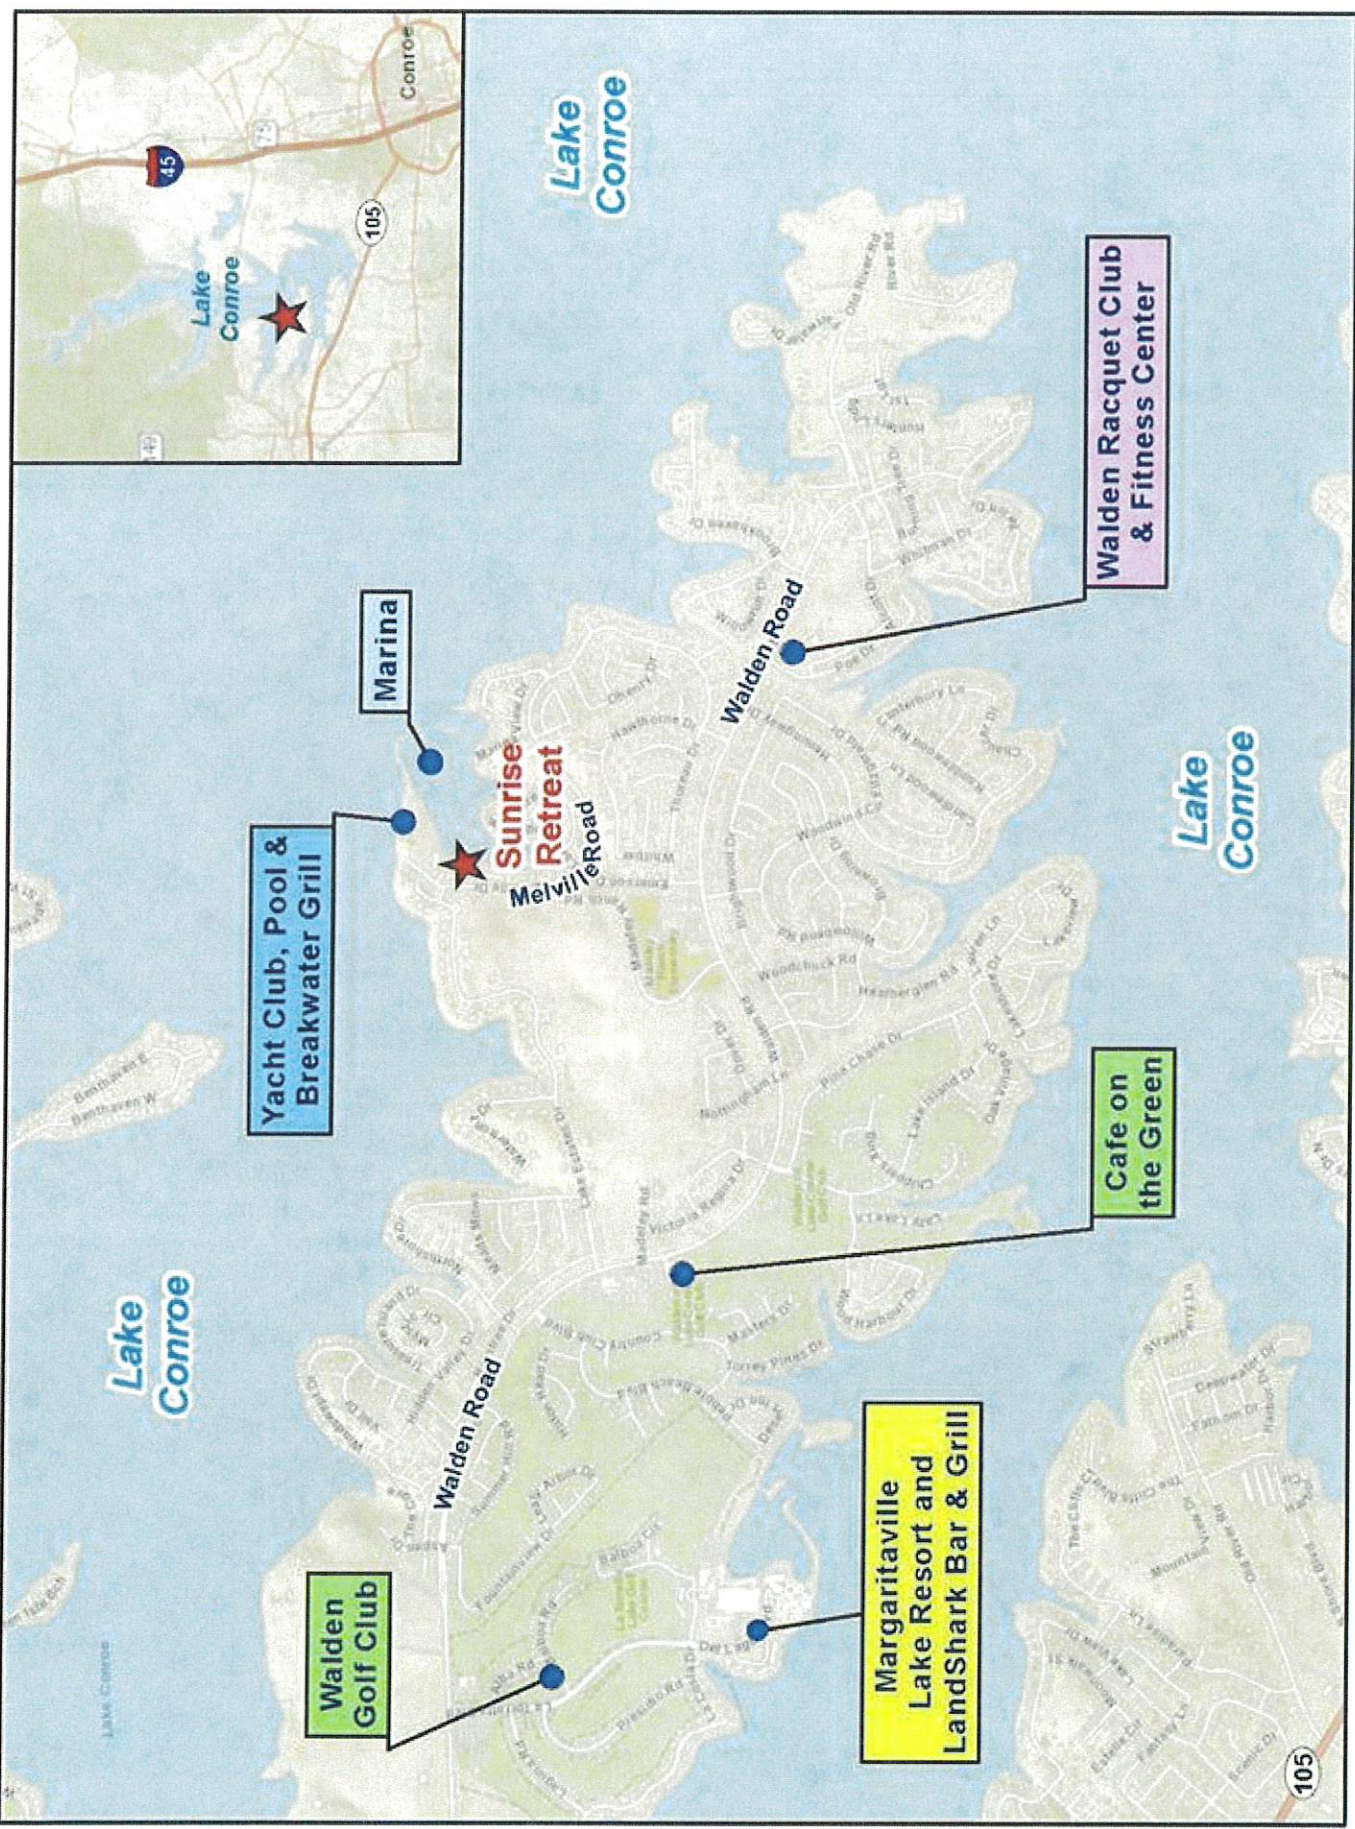

Henry Dr

Hawthorne Dr

Thoreau Dr

Village Dr

Brightwood Dr

Longfellow Dr

Blowing Rock Dr

Walden Rd

Baker Dr

Pine Chase Dr

Lake Island Dr

Chippewa King

Old River Rd

Walden Rd

Whitman Dr

Alcott Dr

Poe Dr

Canterbury Ln

Rambowood Rd

Hemingway Dr

Elizabeth Dr

Lakeshore Dr

Lake Island Dr

Chippewa King

Pine Chase Dr

Walden Rd

Baker Dr

Pine Chase Dr

Yacht Club, Pool & Breakwater Grill

Marina

Sunrise Retreat

Cafe on the Green